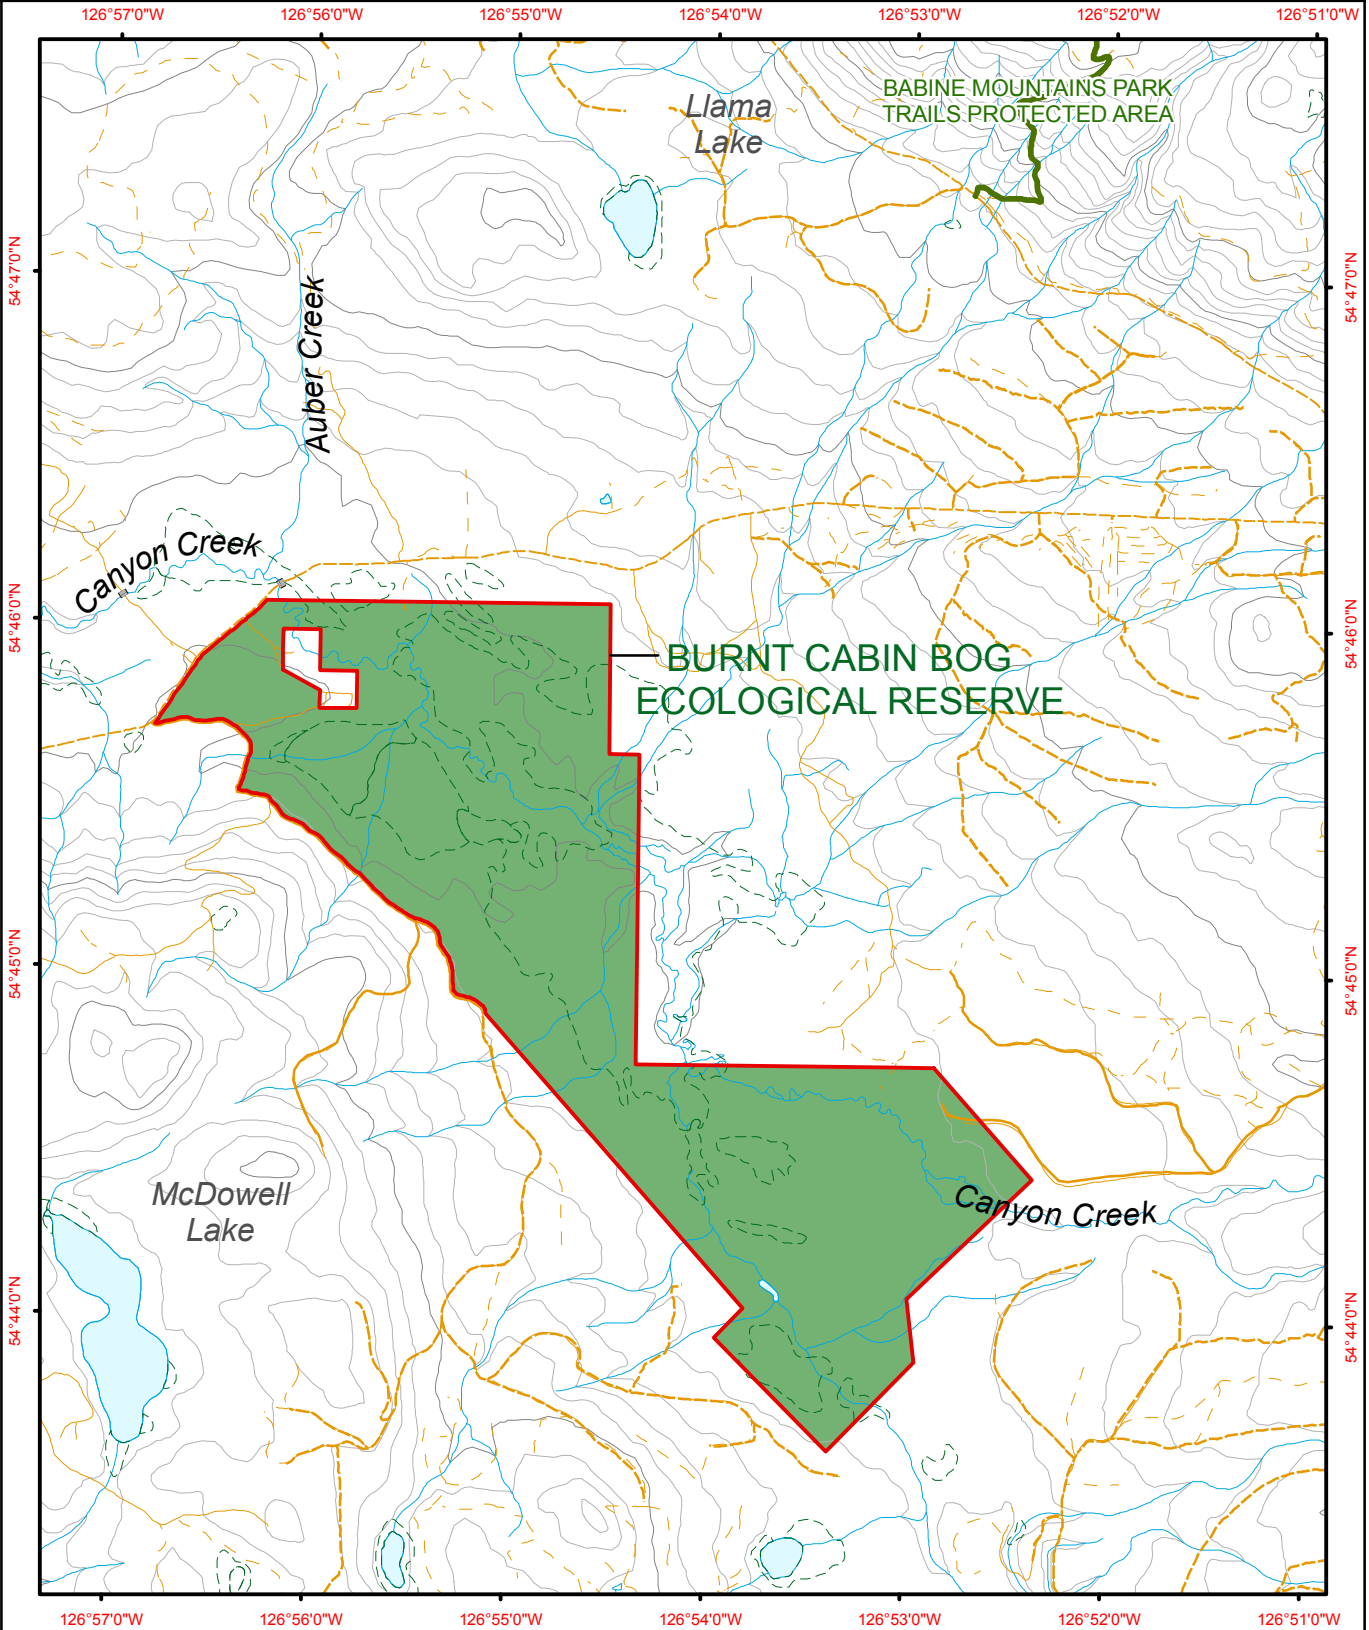

Burnt Cabin Bog Ecological Reserve

- Ecological Reserve
- Other Protected Area

- Contour - 100 m
- Contour - 20 m
- Forest Service Road
- Road Permit

- River or Stream
- Marsh or Swamp
- Lake

Project File: protected_area_template
Date: September 14, 2010