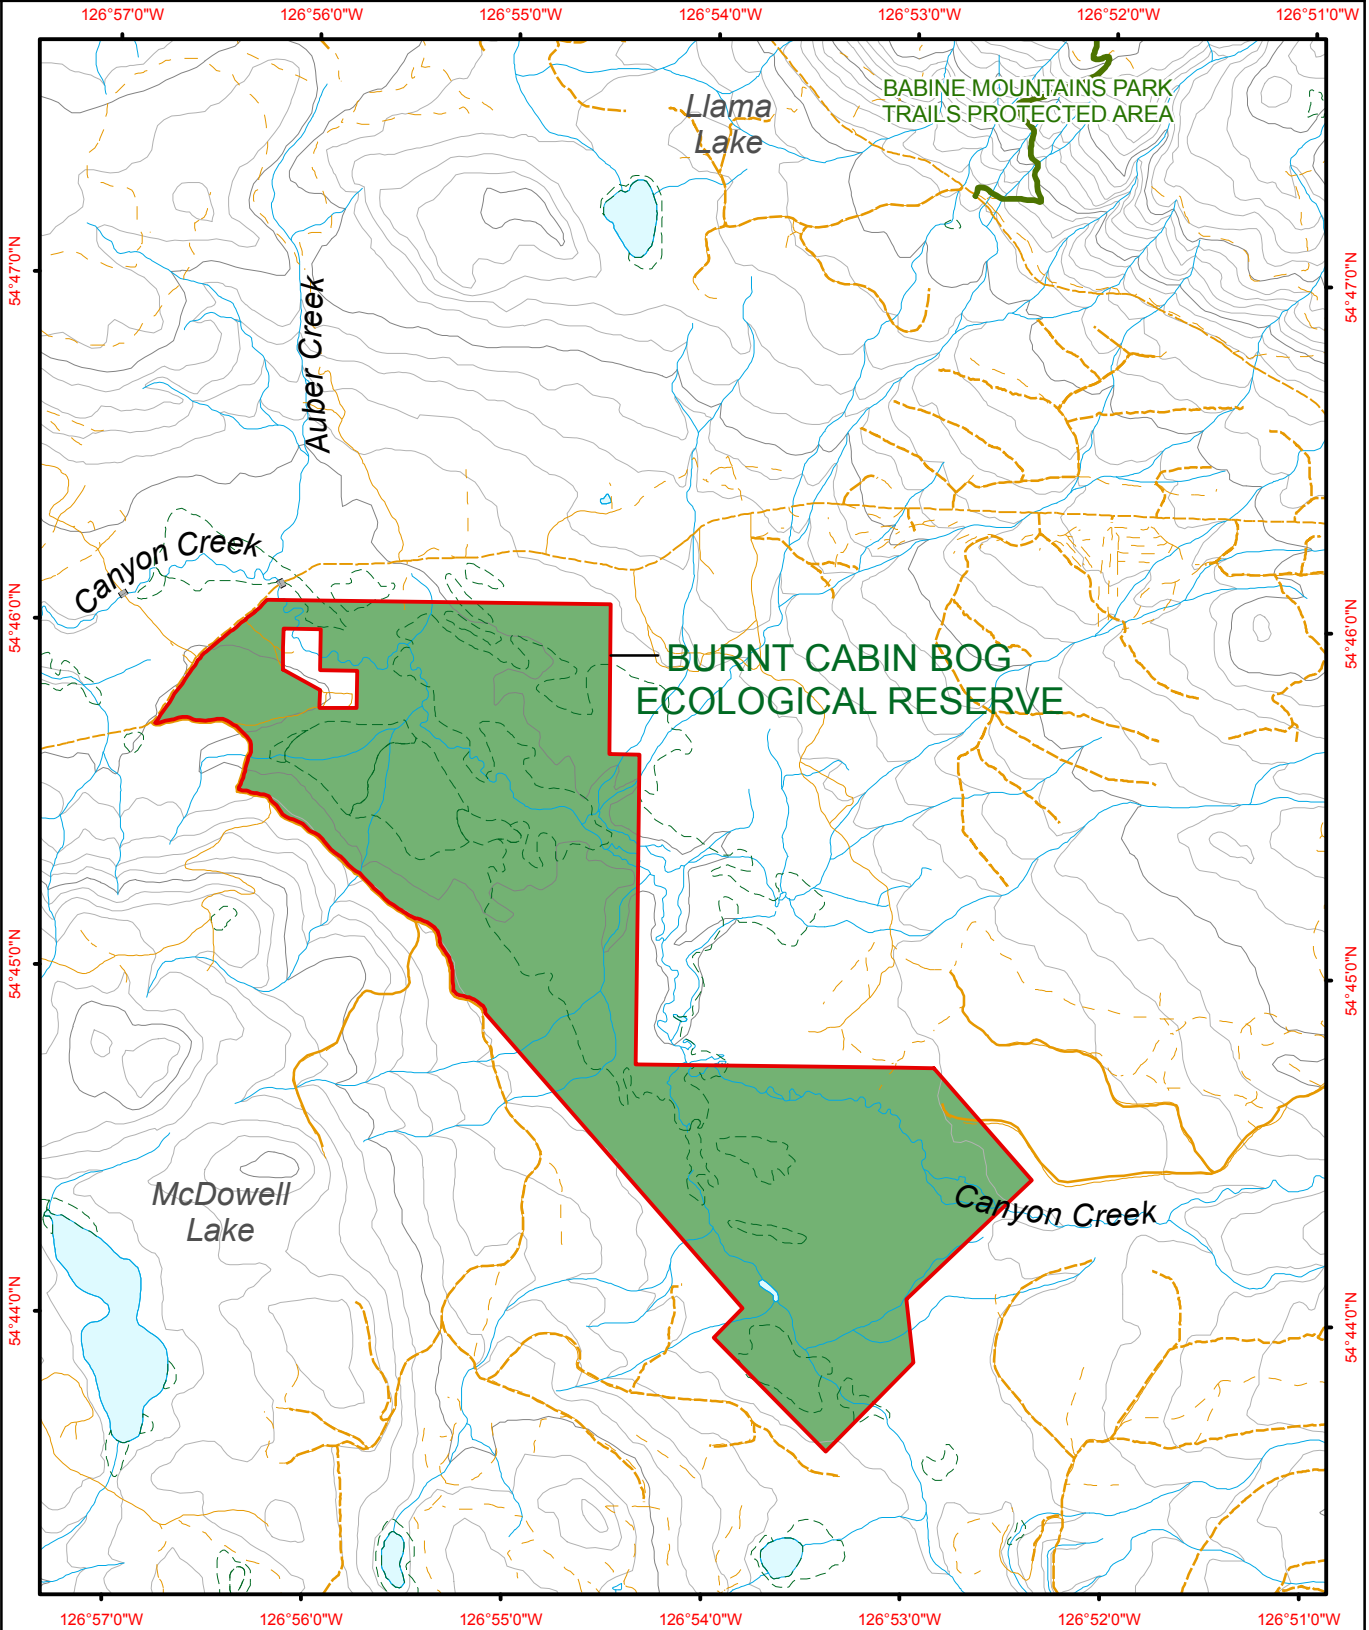

Burnt Cabin Bog Ecological Reserve

 BRITISH COLUMBIA The Best Place on Earth		 Ecological Reserve	 Contour - 100 m	 River or Stream	
		 Other Protected Area	 Contour - 20 m	 Marsh or Swamp	
		 Forest Service Road	 Lake		
		 Road Permit	 0 200 400 600 800 1,000 Metres		Project File: protected_area_template Date: September 14, 2010