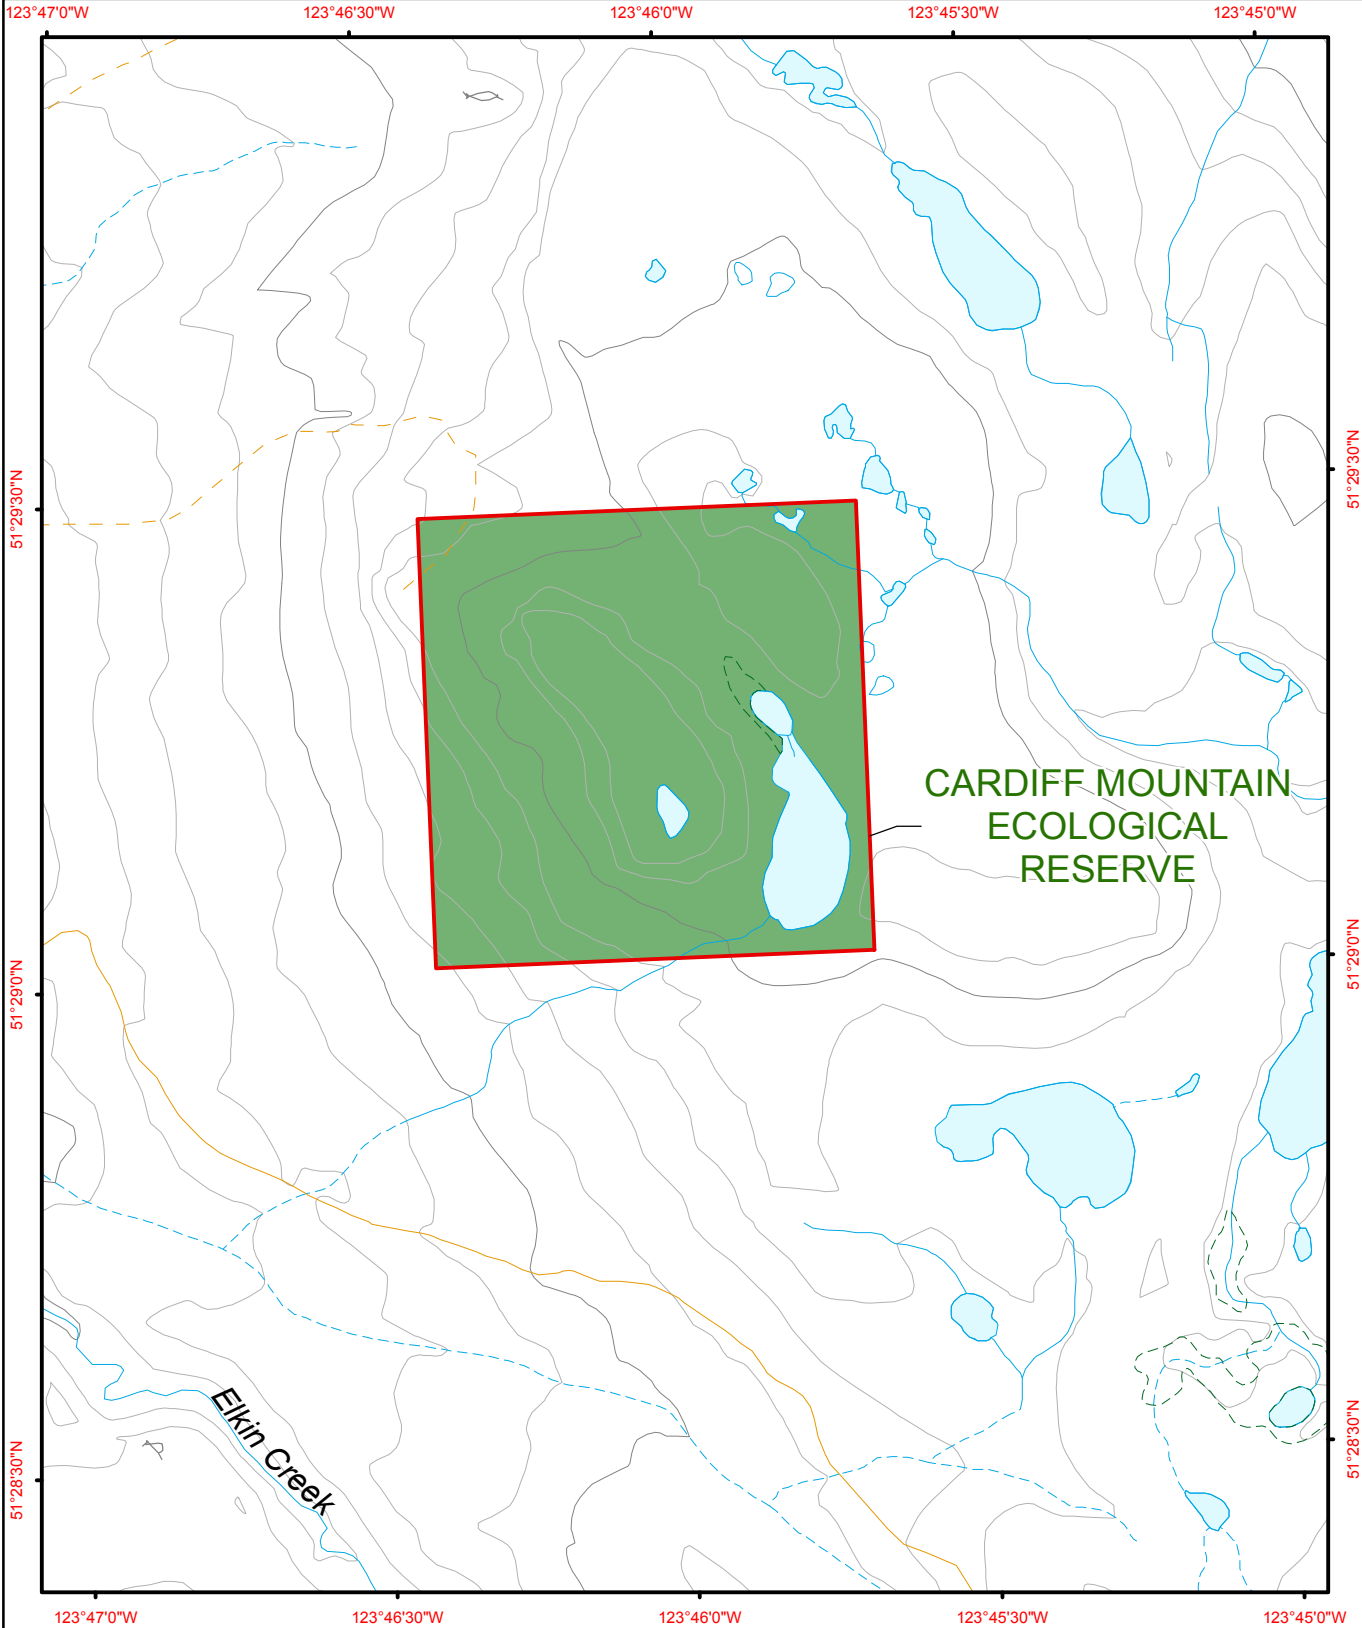

Cardiff Mountain Ecological Reserve

CARDIFF MOUNTAIN
ECOLOGICAL
RESERVE

Elkin Creek

BCParks

- Ecological Reserve
- Other Protected Area

- Contour - 100 m
- Contour - 20 m
- Forest Service Road
- Road Permit

- River or Stream
- Marsh or Swamp
- Lake or Ocean

Project File: protected_area_template
Date: September 14, 2010