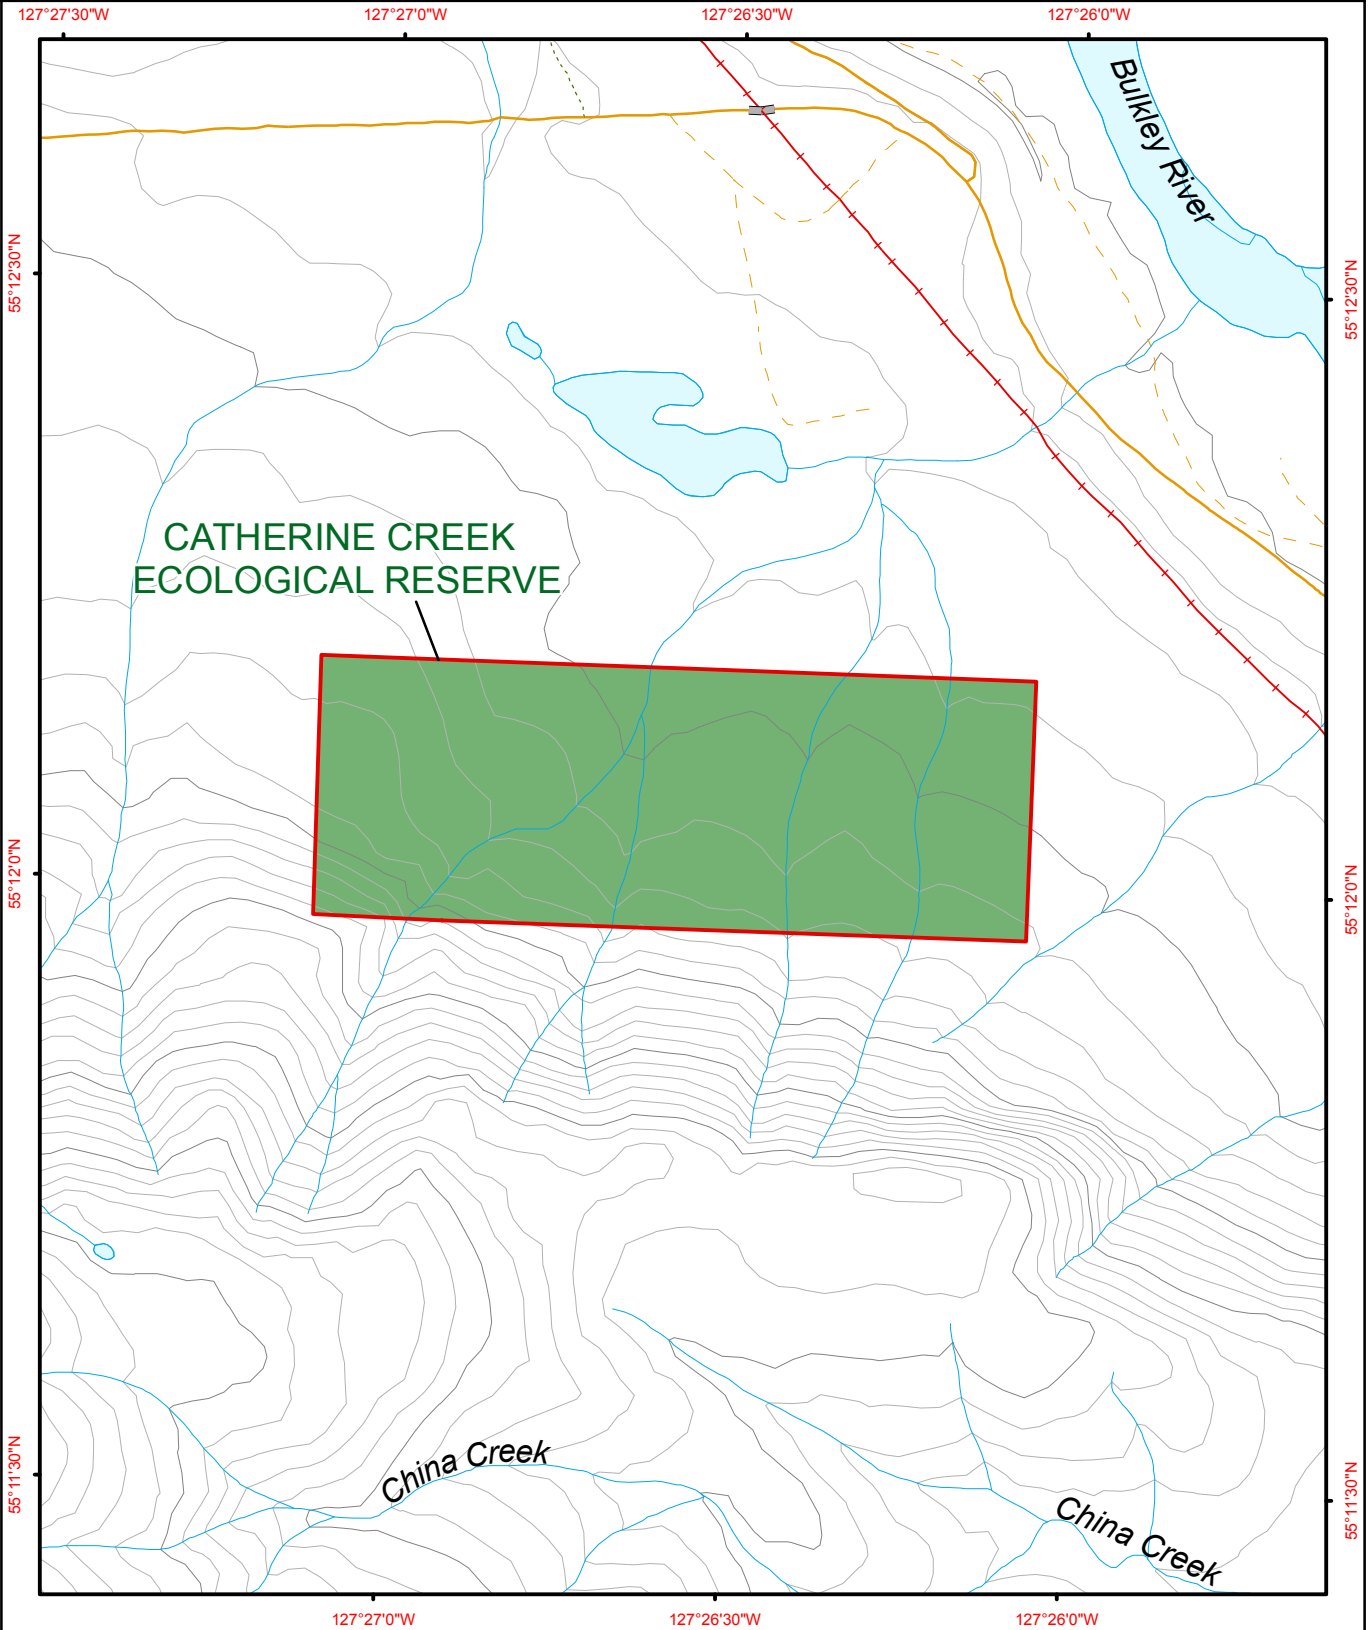

Catherine Creek Ecological Reserve

 <p>BRITISH COLUMBIA The Best Place on Earth</p>	 <p>BC Parks</p>	 Ecological Reserve	 Contour - 100 m	 River or Stream	
		 Other Protected Area	 Contour - 20 m	 Marsh or Swamp	
		 Forest Service Road	 Lake or Ocean		
		 Road Permit			
		 <p>0 100 200 300 400 500 Metres</p>		<p>Project File: protected_area_template Date: September 14, 2010</p>	