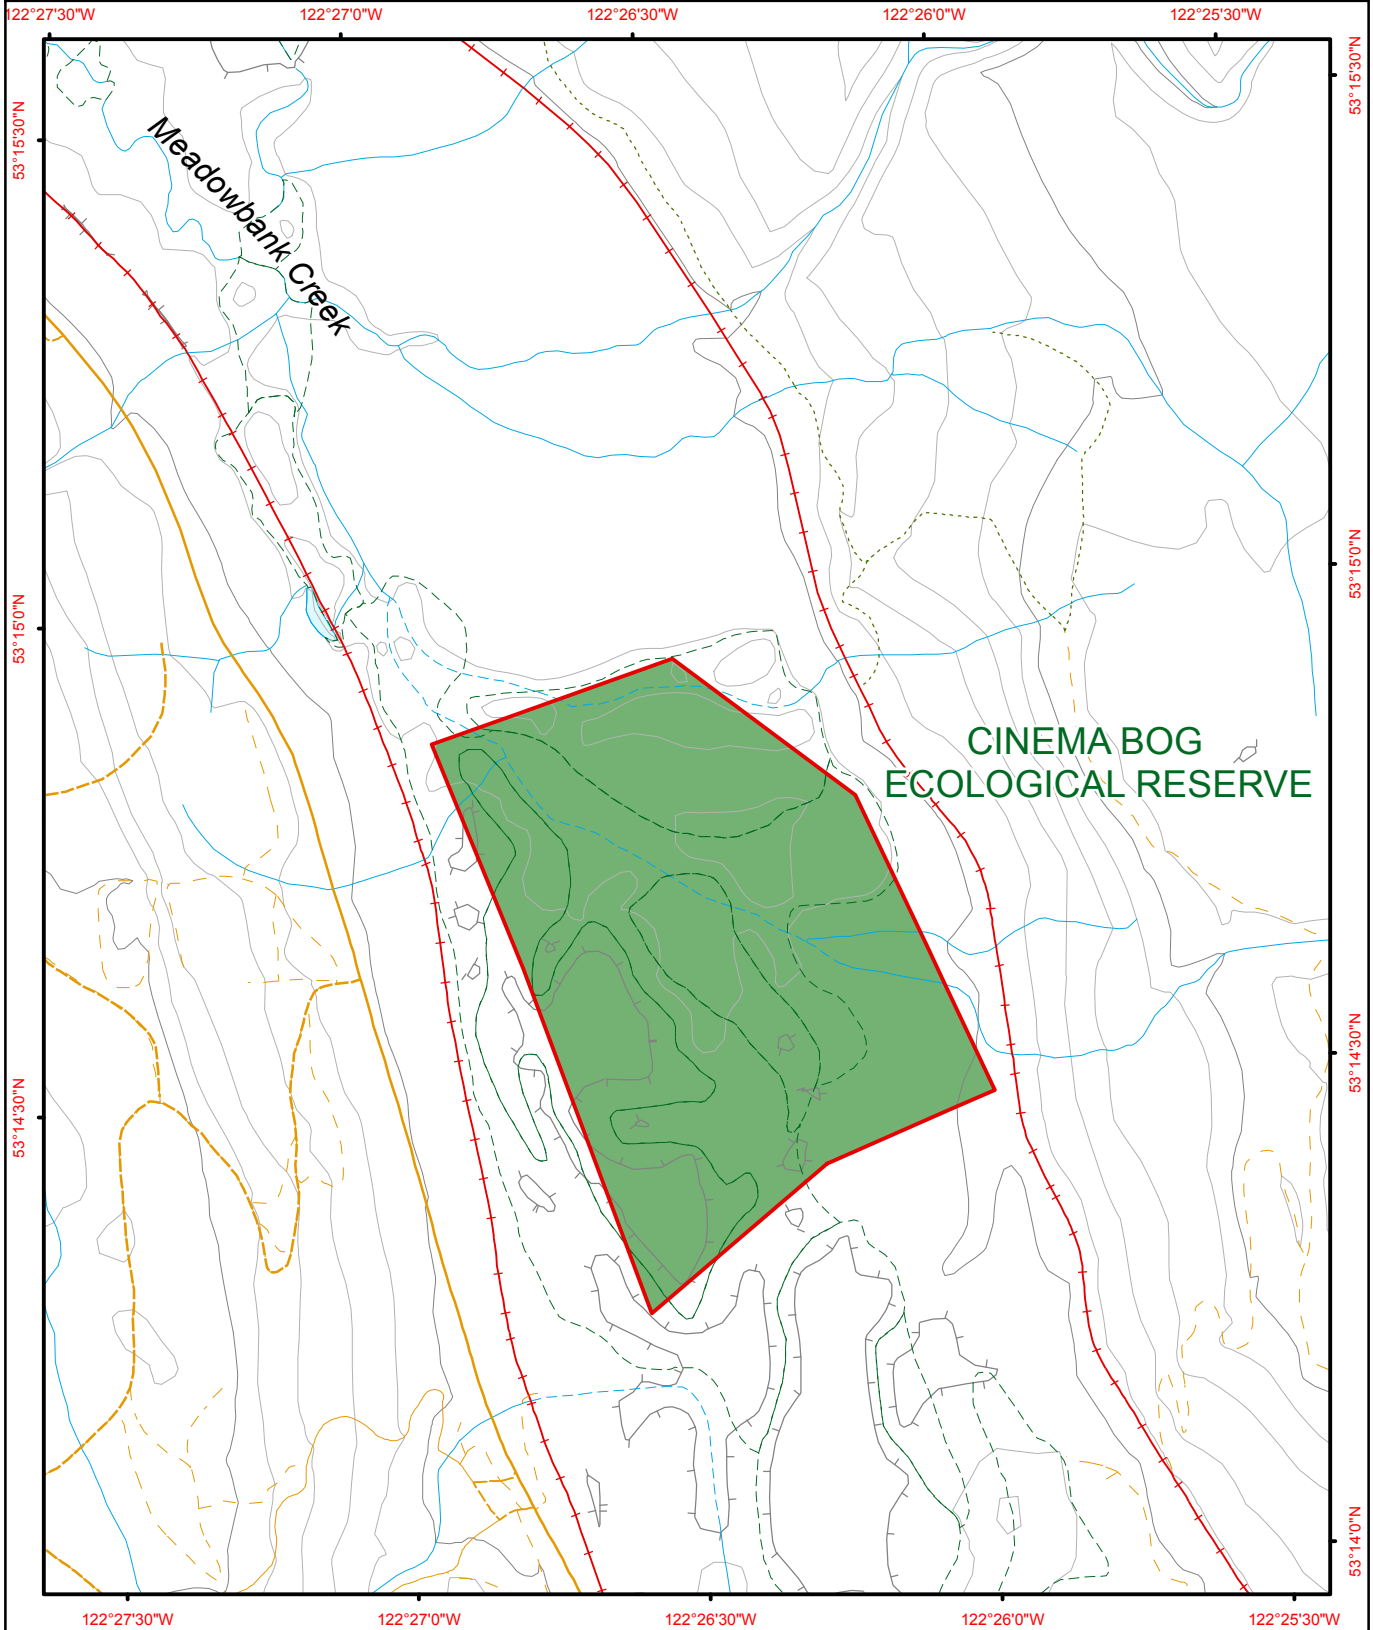

Cinema Bog Ecological Reserve

- Ecological Reserve
- Other Protected Area

- Contour - 100 m
- Contour - 20 m
- Forest Service Road
- Road Permit

- River or Stream
- Marsh or Swamp
- Lake or Ocean

Project File: protected_area_template
Date: September 14, 2010