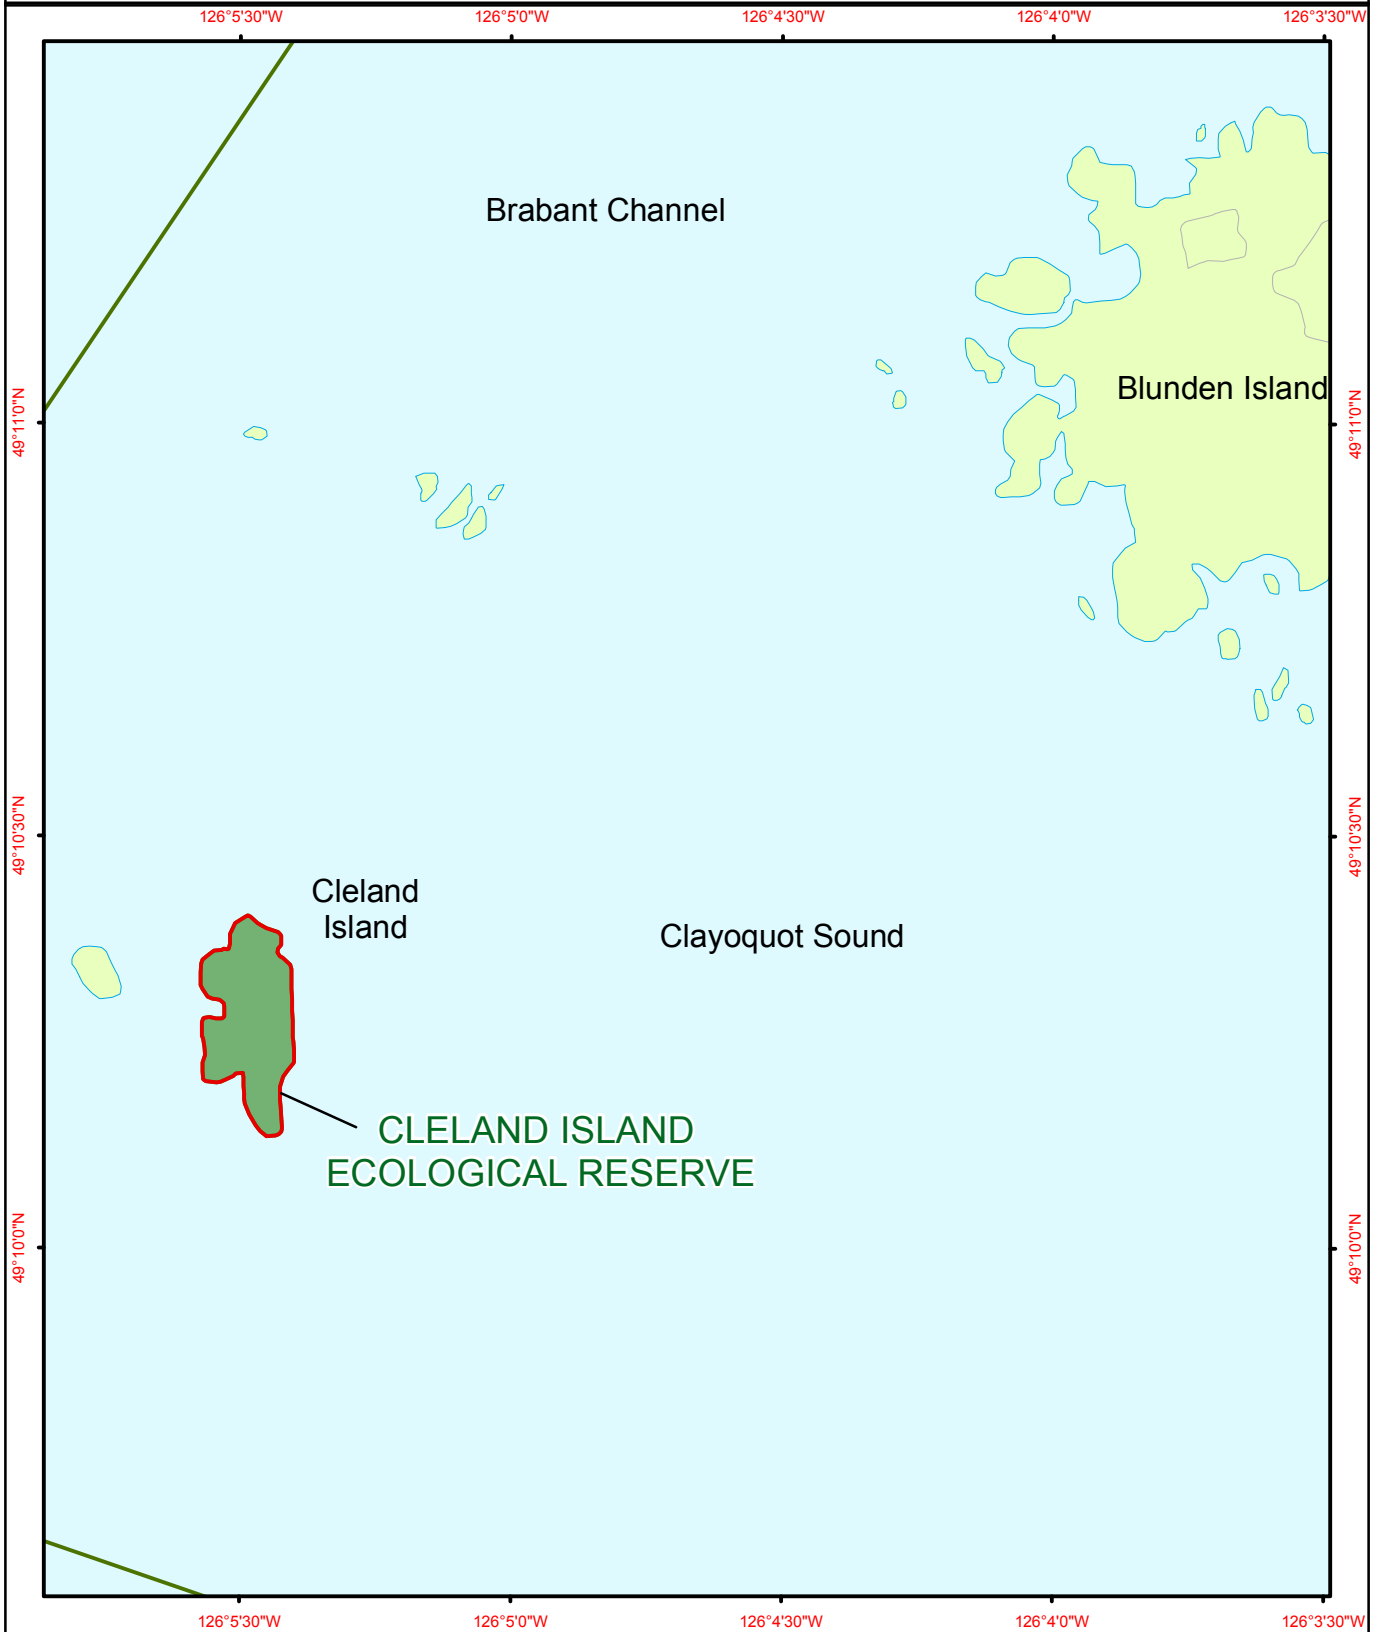

# Cleland Island Ecological Reserve

- Ecological Reserve
- Other Protected Area

- Contour - 100 m
- Contour - 20 m
- Forest Service Road
- Road Permit

- River or Stream
- Marsh or Swamp
- Lake or Ocean

Project File: protected\_area\_template  
Date: September 14, 2010

**BCParks**