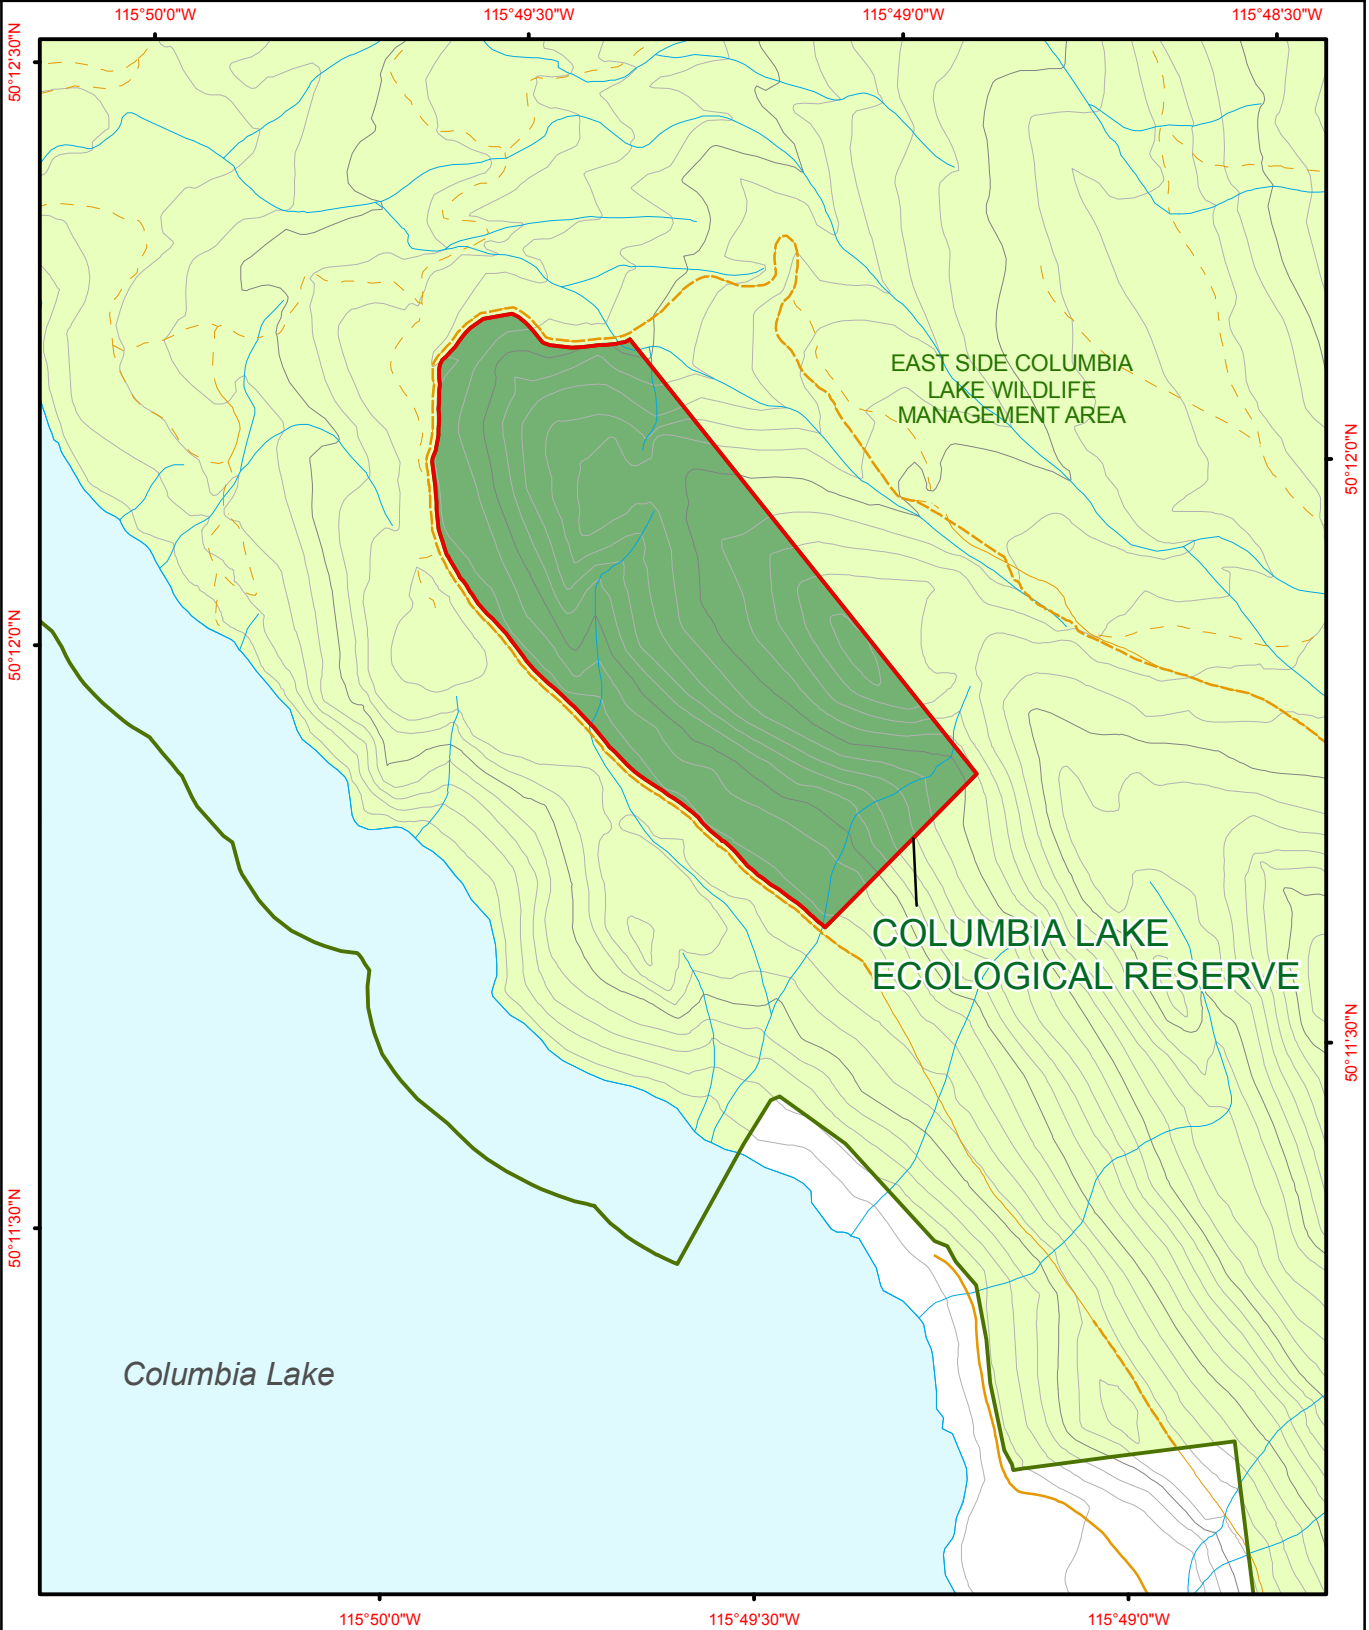

Columbia Lake Ecological Reserve

 BRITISH COLUMBIA The Best Place on Earth		 Ecological Reserve	 Contour - 100 m	 River or Stream	
		 Other Protected Area	 Contour - 20 m	 Marsh or Swamp	

 Forest Service Road
 Road Permit
 Lake or Ocean

0 100 200 300 400 500
 Metres

Project File: protected_area_template
 Date: September 14, 2010