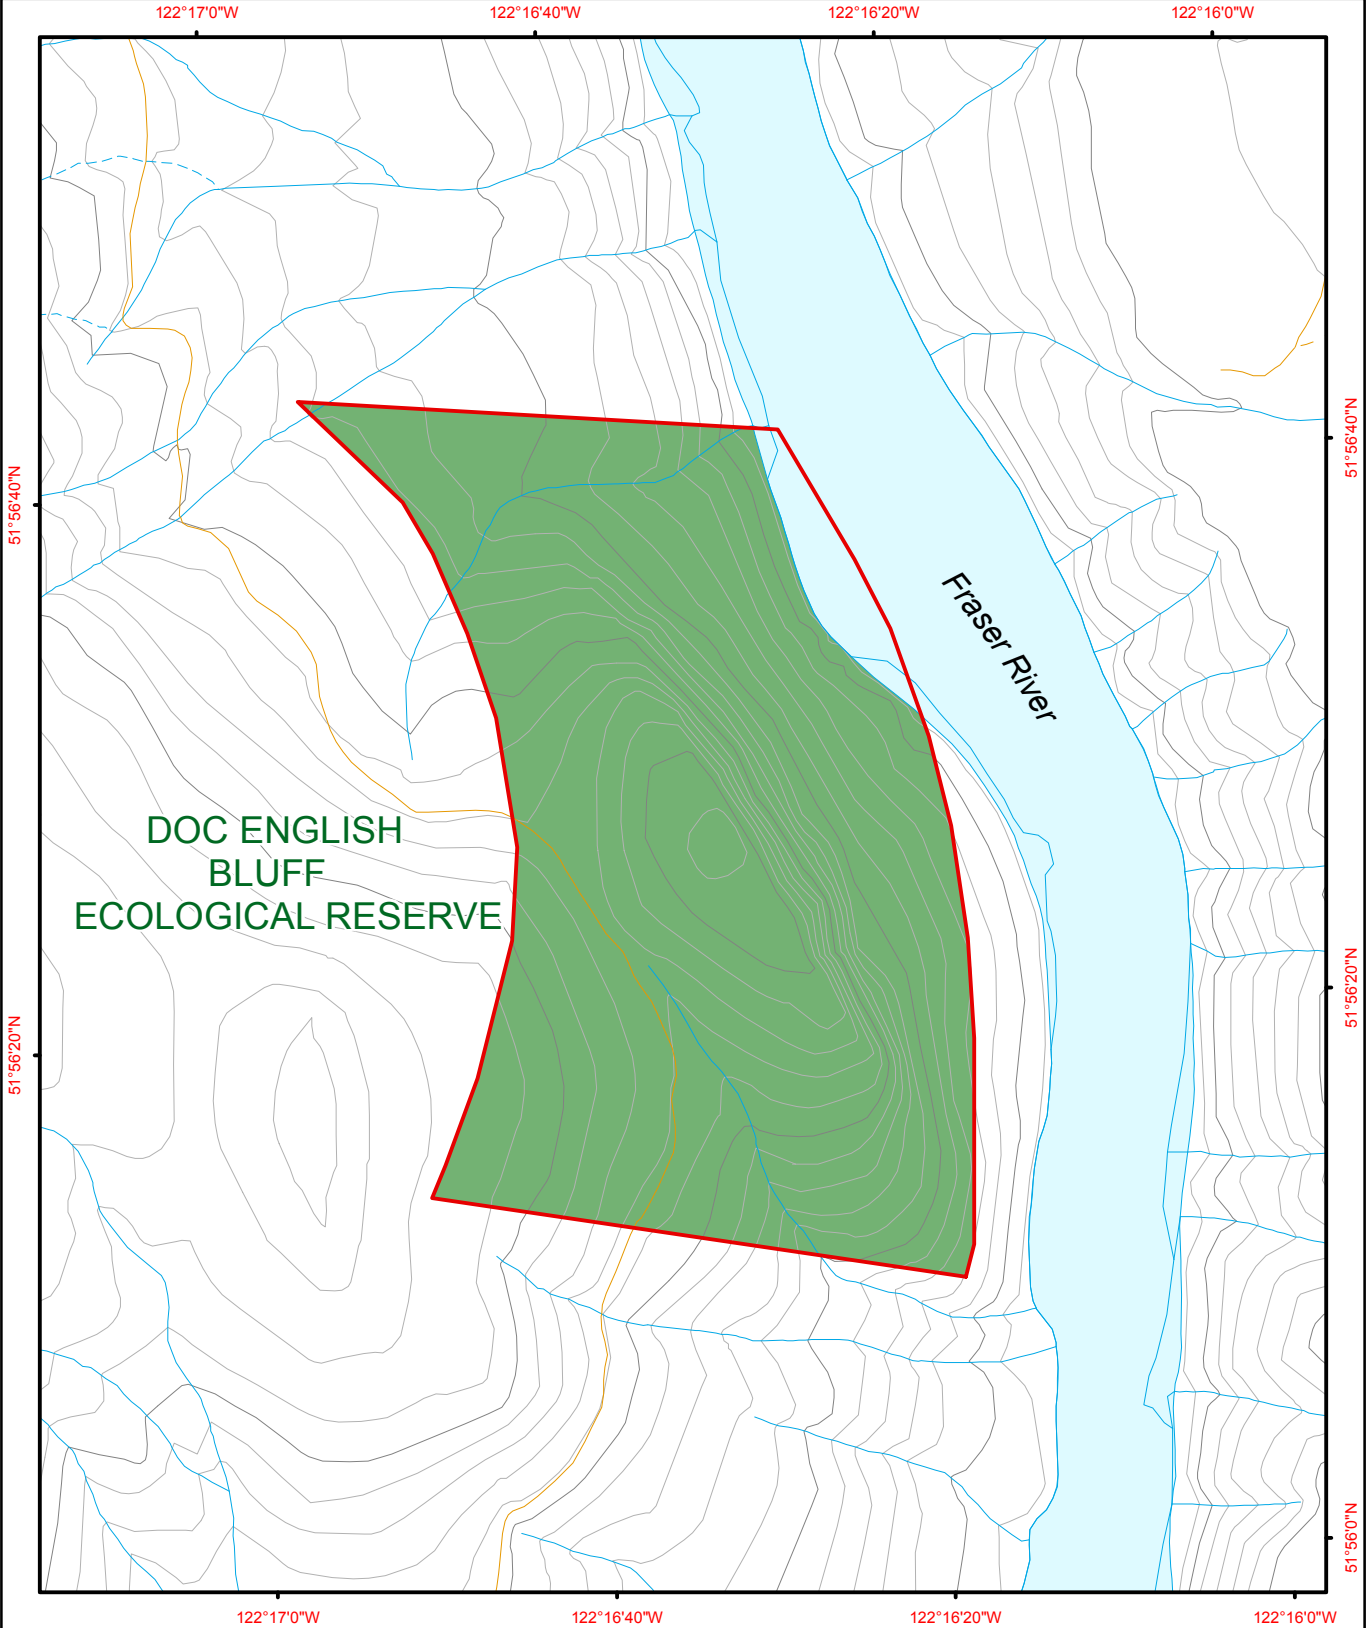

Doc English Bluff Ecological Reserve

DOC ENGLISH
BLUFF
ECOLOGICAL RESERVE

Fraser River

 BRITISH COLUMBIA The Best Place on Earth		 Ecological Reserve	 Contour - 100 m	 River or Stream		
		 Other Protected Area	 Contour - 20 m	 Marsh or Swamp		
		 Forest Service Road	 Lake or Ocean			
		 Road Permit				
					Project File: protected_area_template Date: September 14, 2010	