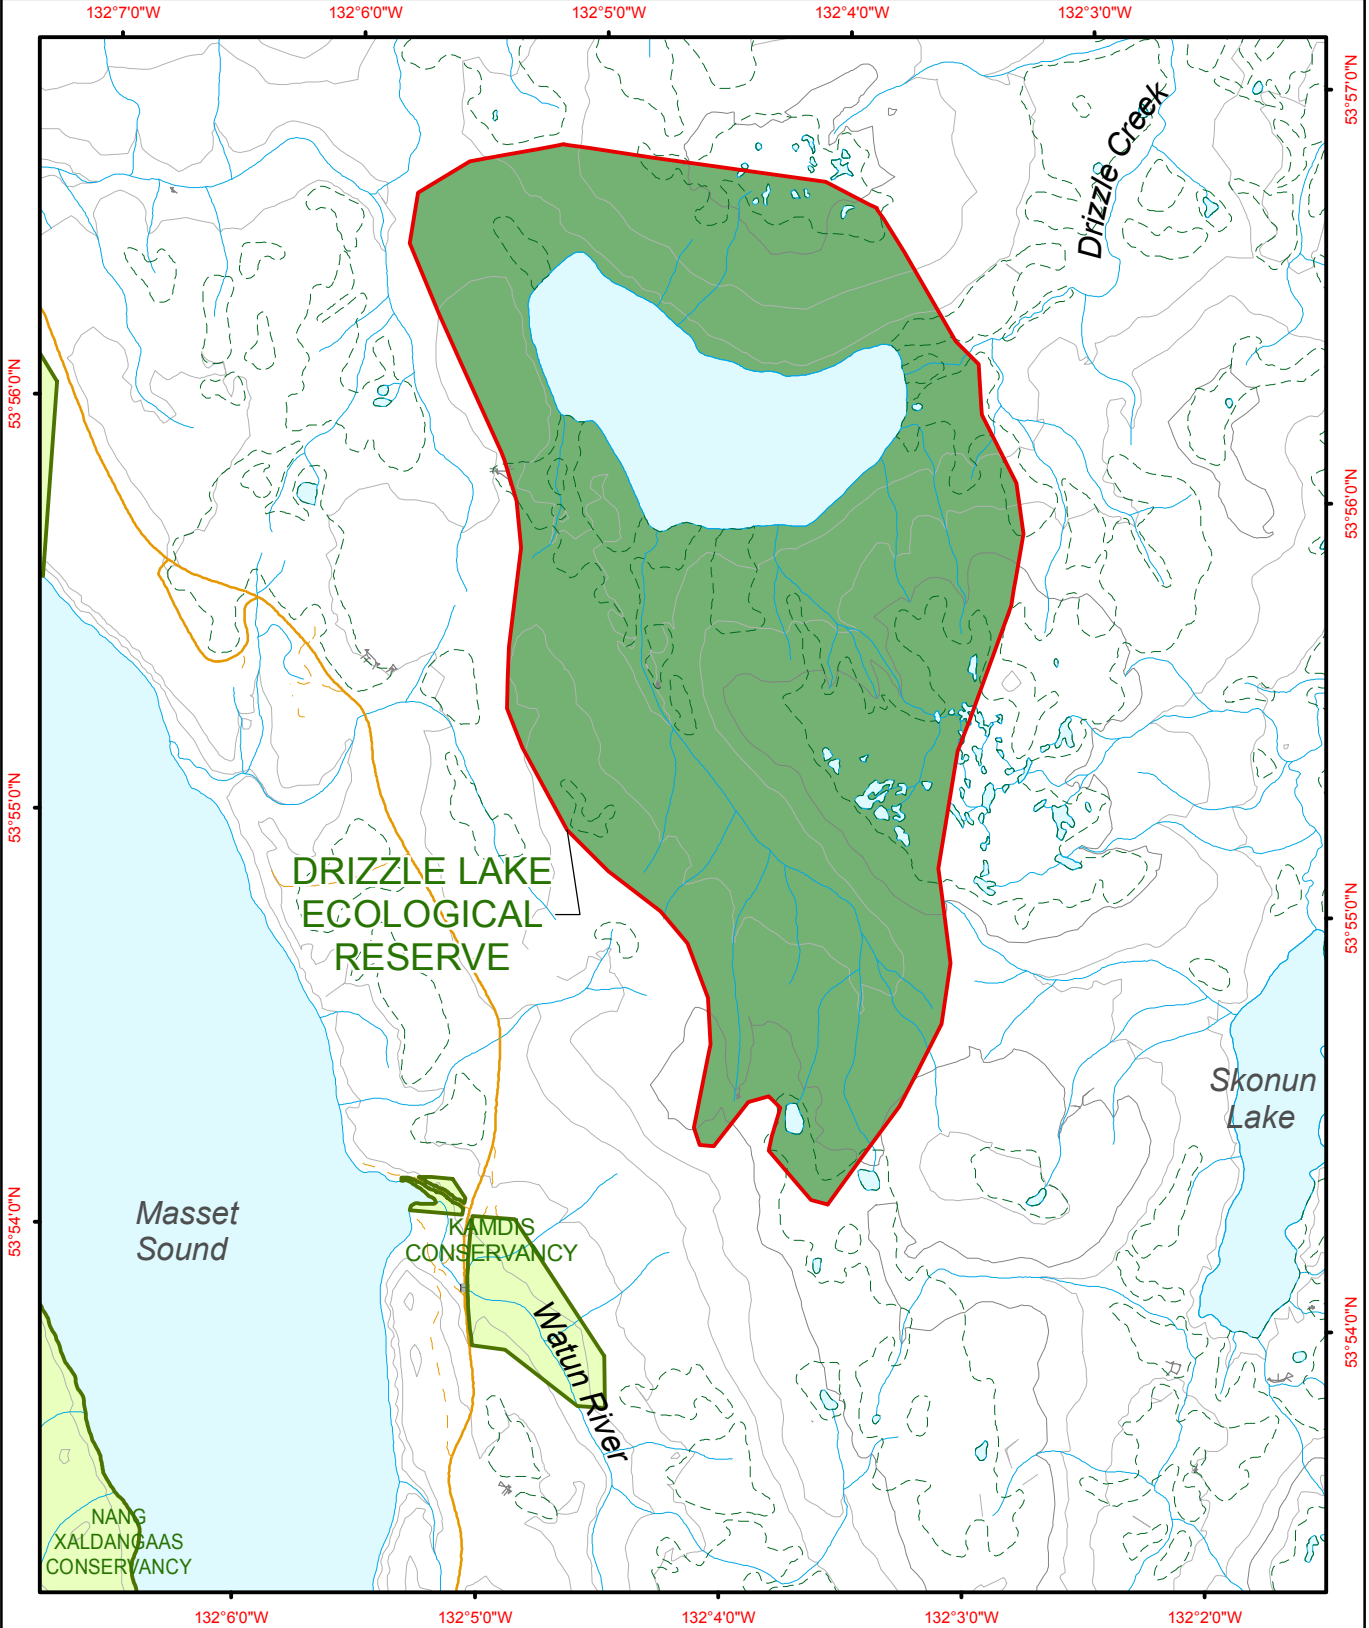

# Drizzle Lake Ecological Reserve

 <p>BRITISH COLUMBIA The Best Place on Earth</p>	 <p>BC Parks</p>	 Ecological Reserve	 Contour - 100 m	 River or Stream	
		 Other Protected Area	 Contour - 20 m	 Marsh or Swamp	
		 Forest Service Road	 Lake or Ocean		
		 Road Permit	 <p>0 200 400 600 800 1,000 Metres</p>		<p>Project File: protected_area_template Date: September 14, 2010</p>