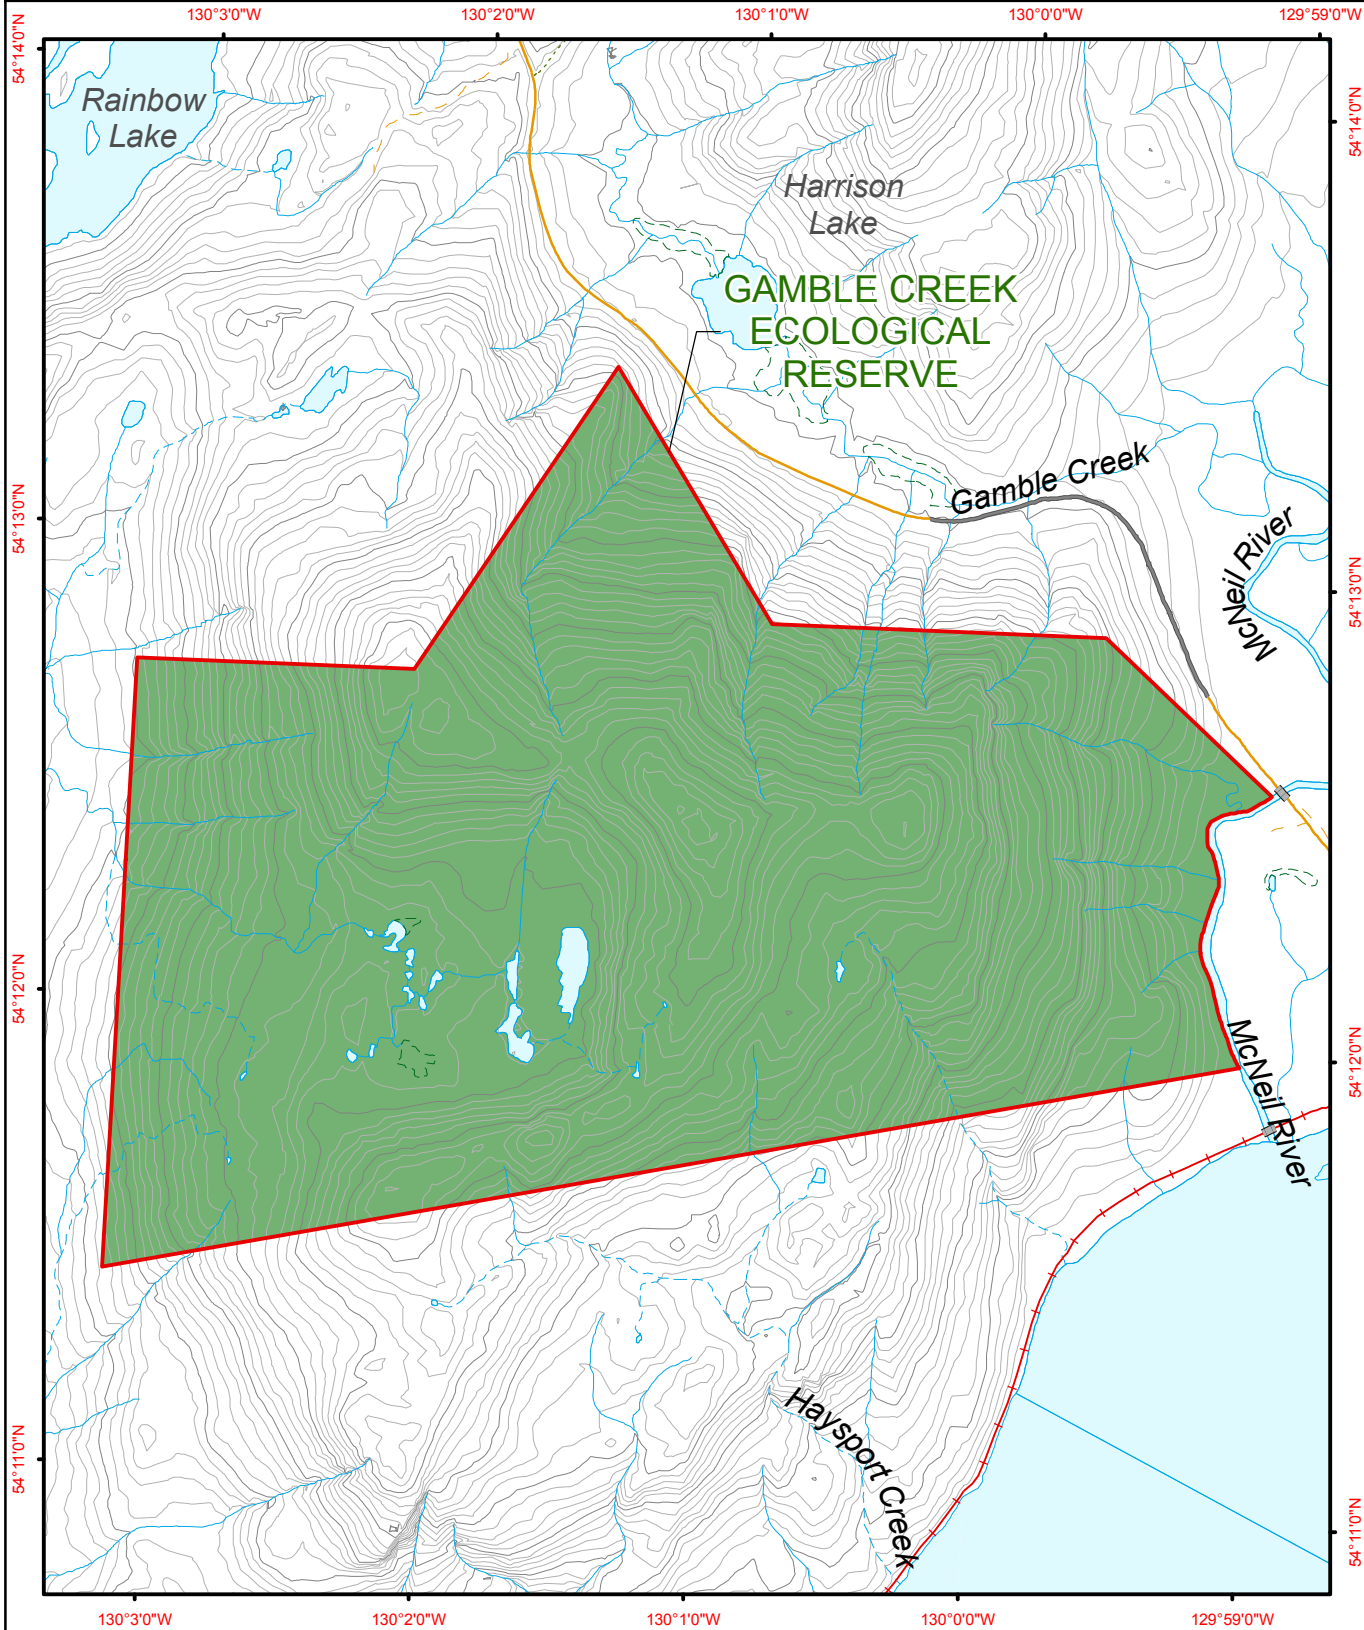

Gamble Creek Ecological Reserve

- Ecological Reserve
- Other Protected Area

- Contour - 100 m
- Contour - 20 m
- Forest Service Road
- Road Permit

- River or Stream
- Marsh or Swamp
- Lake or Ocean

Project File: protected_area_template
Date: September 14, 2010