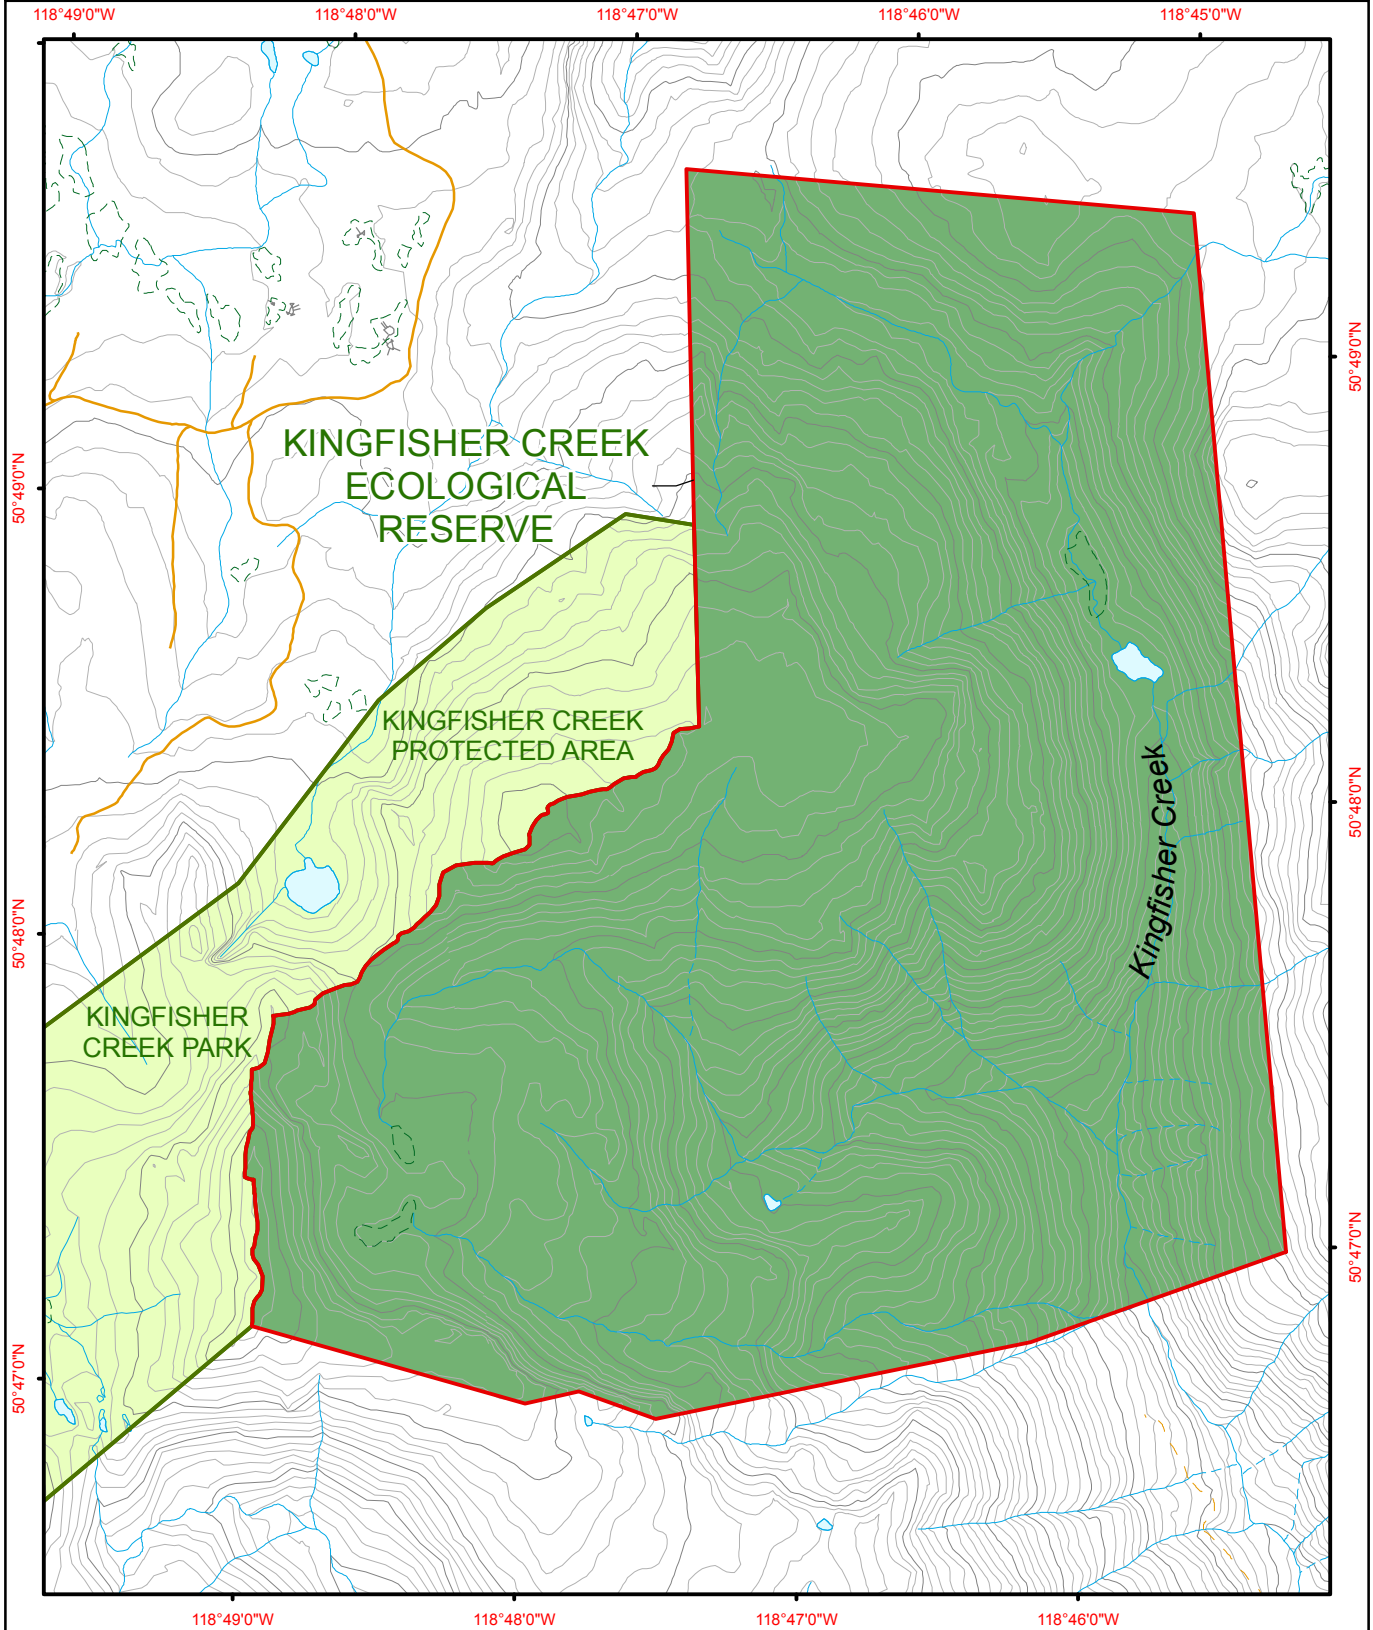

Kingfisher Creek Ecological Reserve

 BRITISH COLUMBIA The Best Place on Earth		 Ecological Reserve	 Contour - 100 m	 River or Stream	
		 Other Protected Area	 Contour - 20 m	 Marsh or Swamp	
		 Forest Service Road	 Lake or Ocean		
		 Road Permit			

 0 200 400 600 800 1,000
 Metres

Project File: protected_area_template
 Date: September 14, 2010