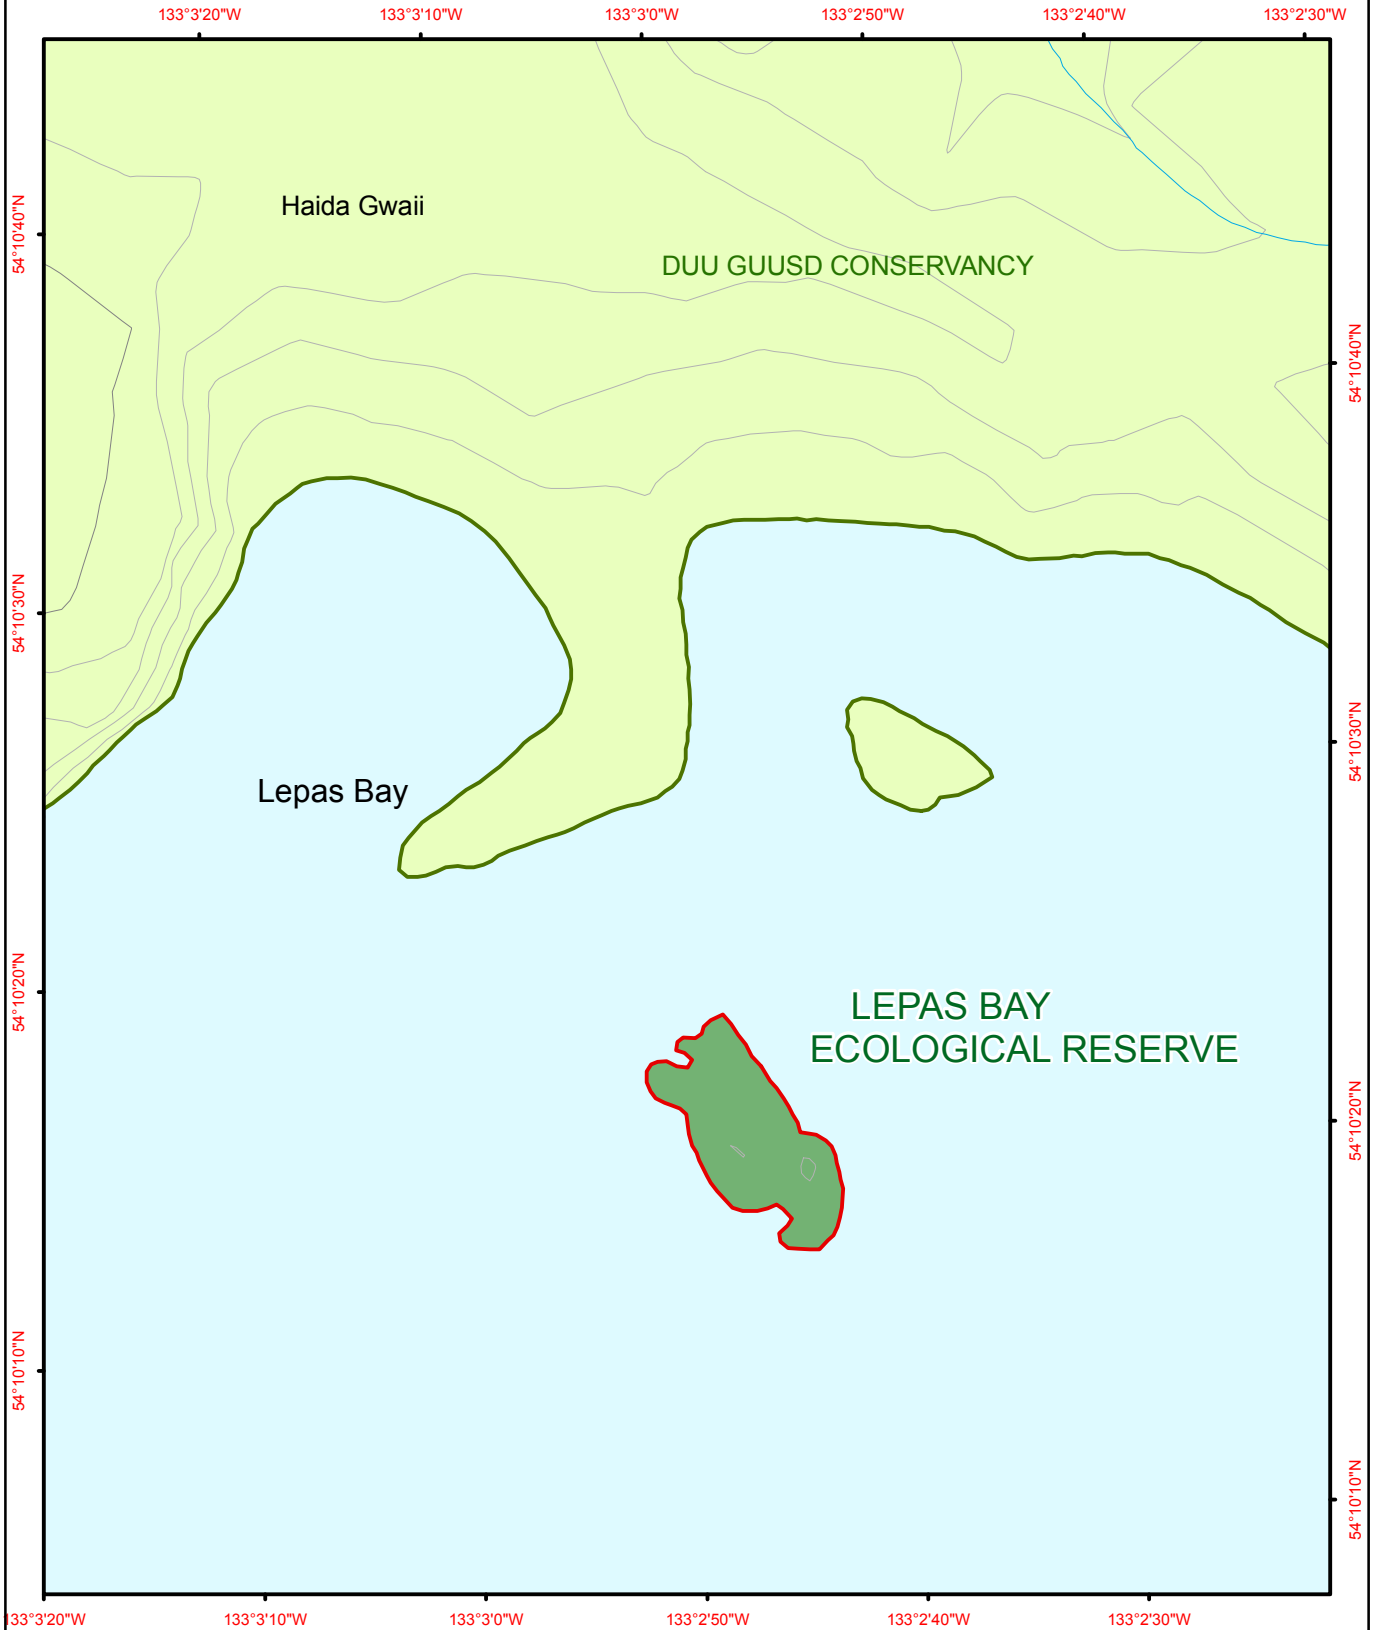

Lepas Bay Ecological Reserve

 <p>BRITISH COLUMBIA The Best Place on Earth</p>	 <p>BC Parks</p>	 Ecological Reserve	 Contour - 100 m	 River or Stream	
		 Other Protected Area	 Contour - 20 m	 Marsh or Swamp	
		 Forest Service Road	 Lake or Ocean		
		 Road Permit			

 0 50 100 150 200 250
 Metres

Project File: protected_area_template
 Date: September 14, 2010