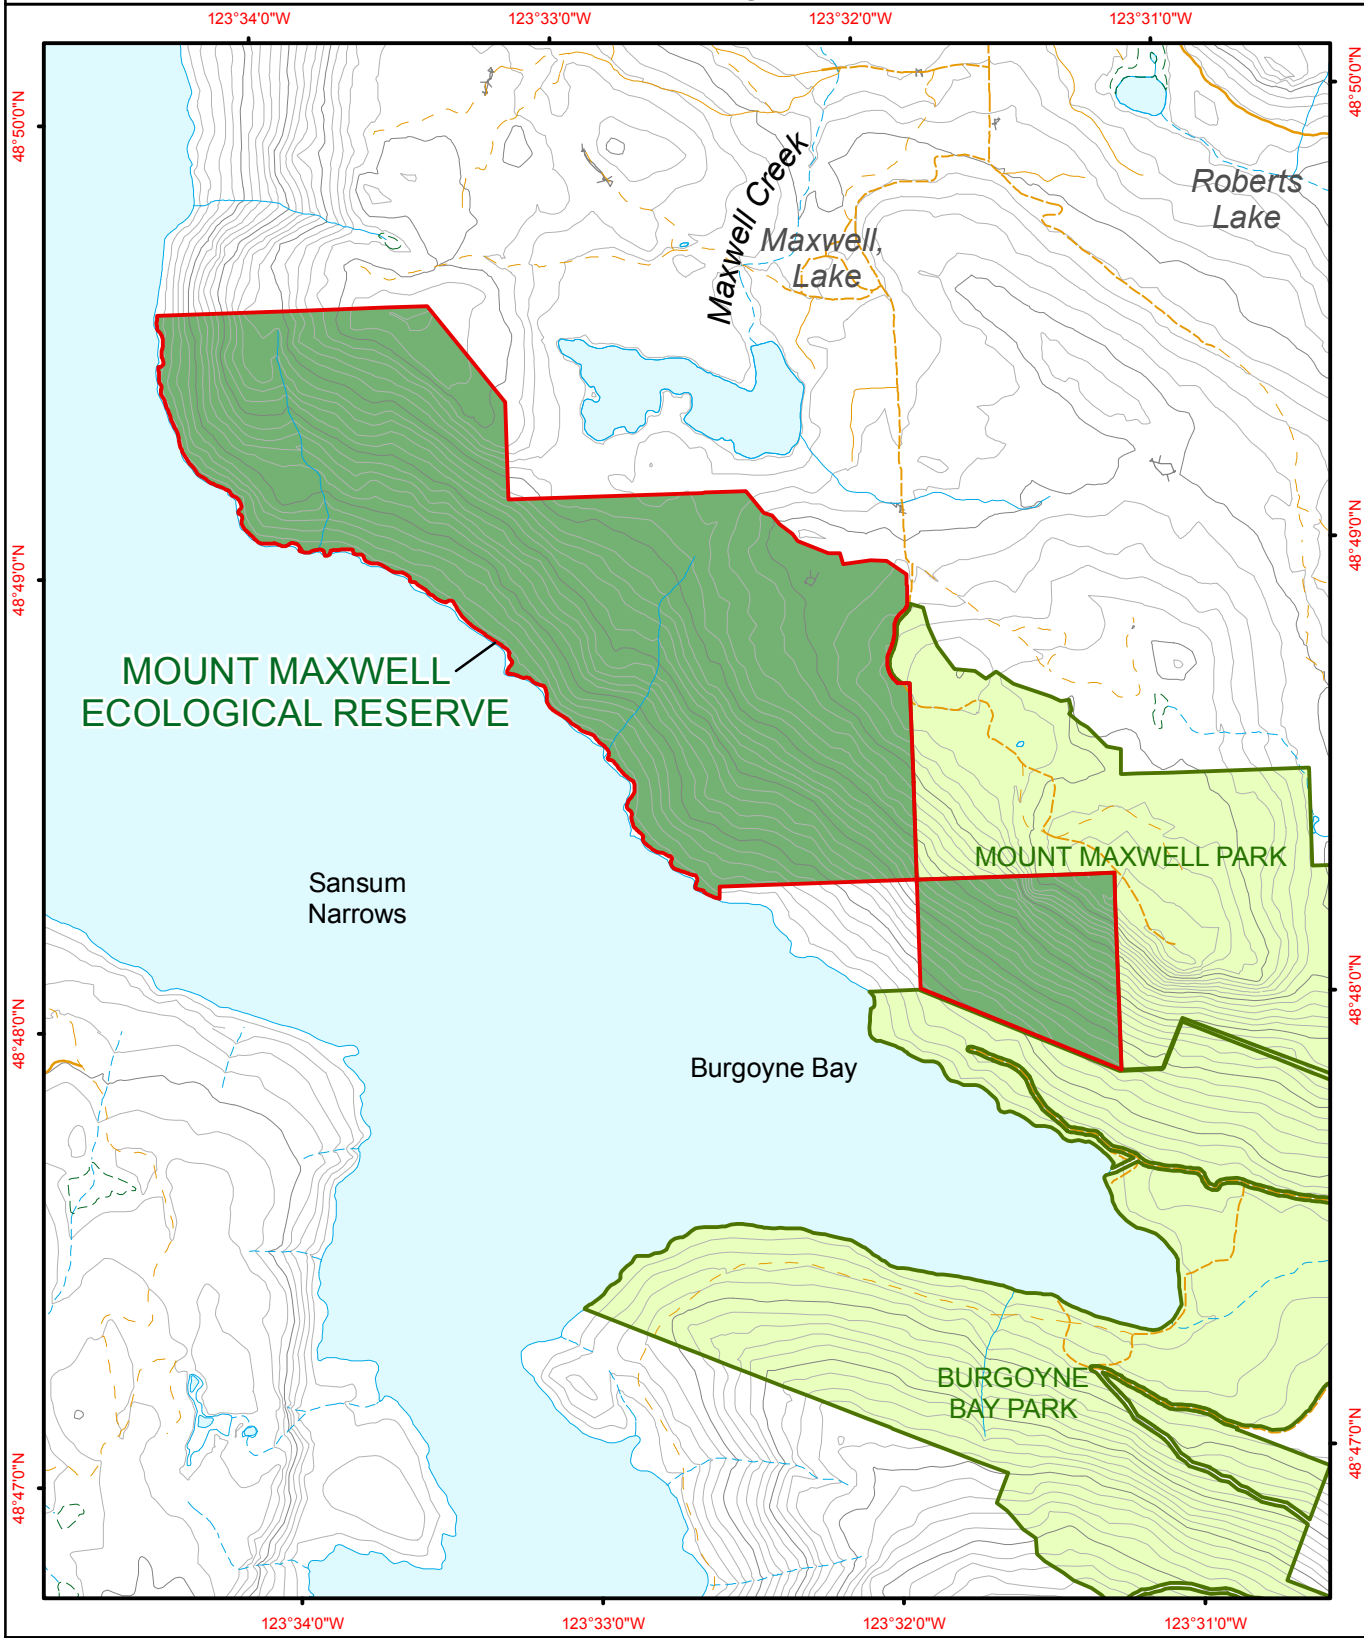

# Mount Maxwell Ecological Reserve

- Ecological Reserve
- Other Protected Area

- Contour - 100 m
- Contour - 20 m
- Forest Service Road
- Road Permit

- River or Stream
- Marsh or Swamp
- Lake or Ocean

Project File: protected\_area\_template  
Date: September 14, 2010

**BCParks**