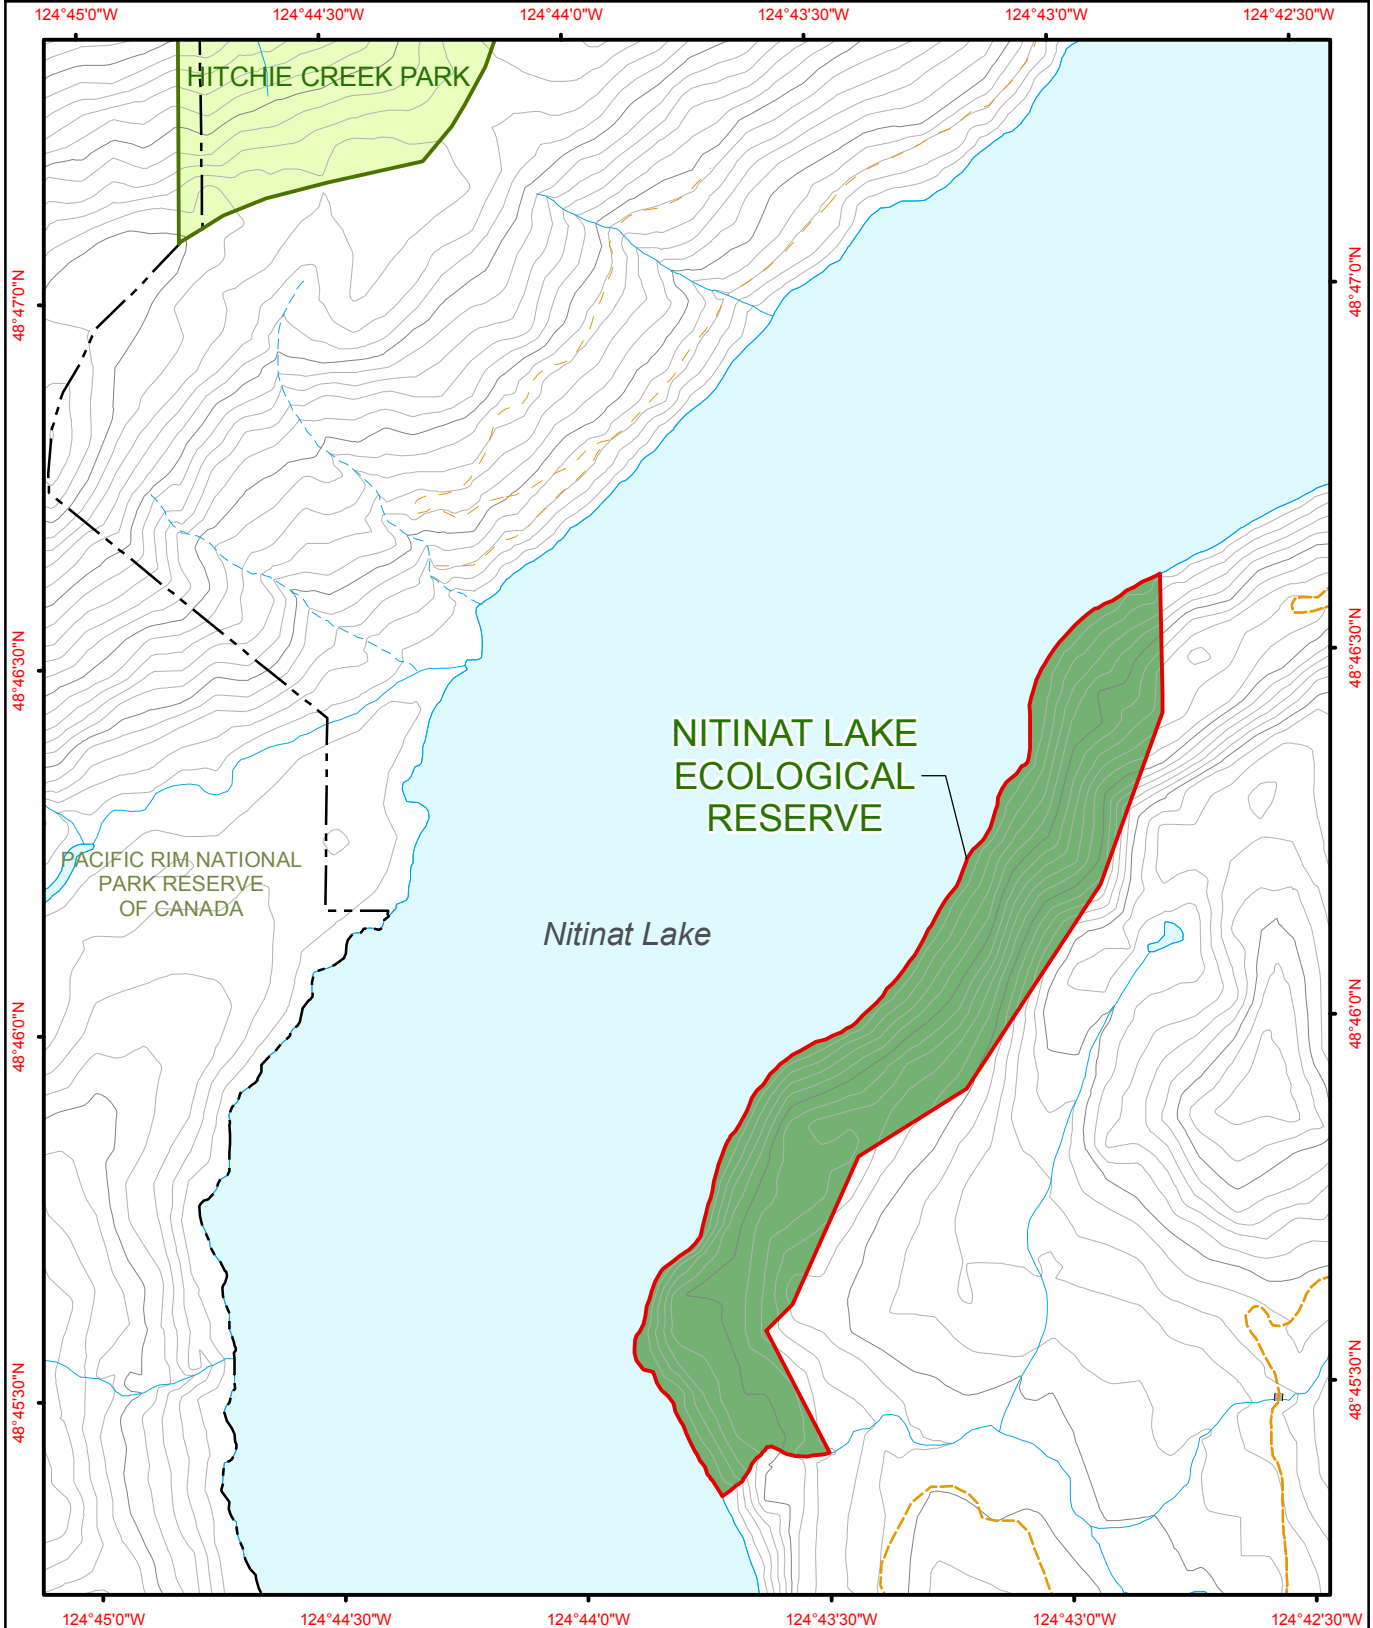

Nitinat Lake Ecological Reserve

<p>BRITISH COLUMBIA The Best Place on Earth</p>	<p>BC Parks</p>	Ecological Reserve	Contour - 100 m	River or Stream	
		Other Protected Area	Contour - 20 m	Marsh or Swamp	
		Forest Service Road	Road Permit		
		<p>0 100 200 300 400 500 Metres</p>		Project File: protected_area_template Date: September 14, 2010	