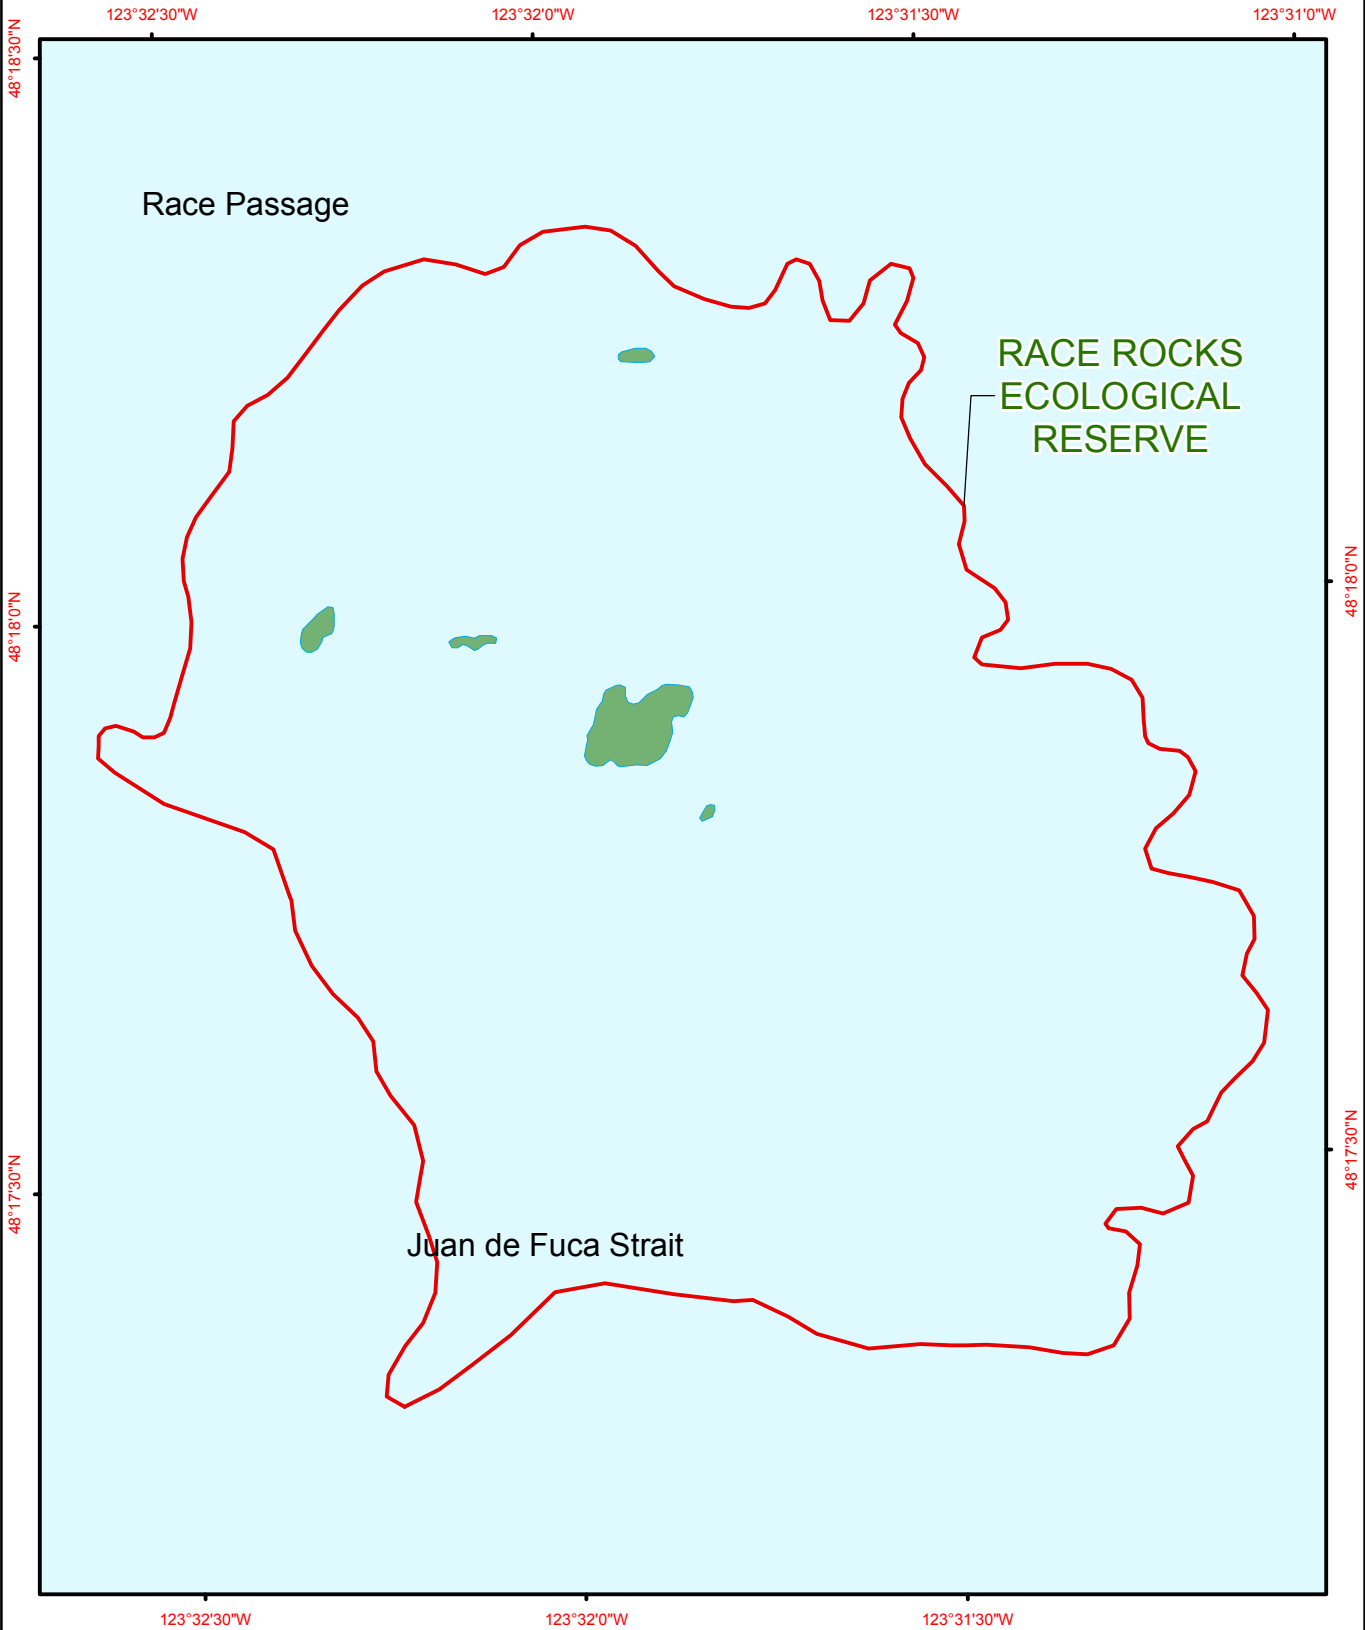

# Race Rocks Ecological Reserve

 <p>BRITISH COLUMBIA The Best Place on Earth</p>		 Ecological Reserve	 Contour - 100 m	 River or Stream	
		 Other Protected Area	 Contour - 20 m	 Marsh or Swamp	
		 Forest Service Road	 Lake or Ocean		
		 Road Permit			

0 100 200 300 400 500  
Metres

Project File: protected\_area\_template  
Date: September 14, 2010