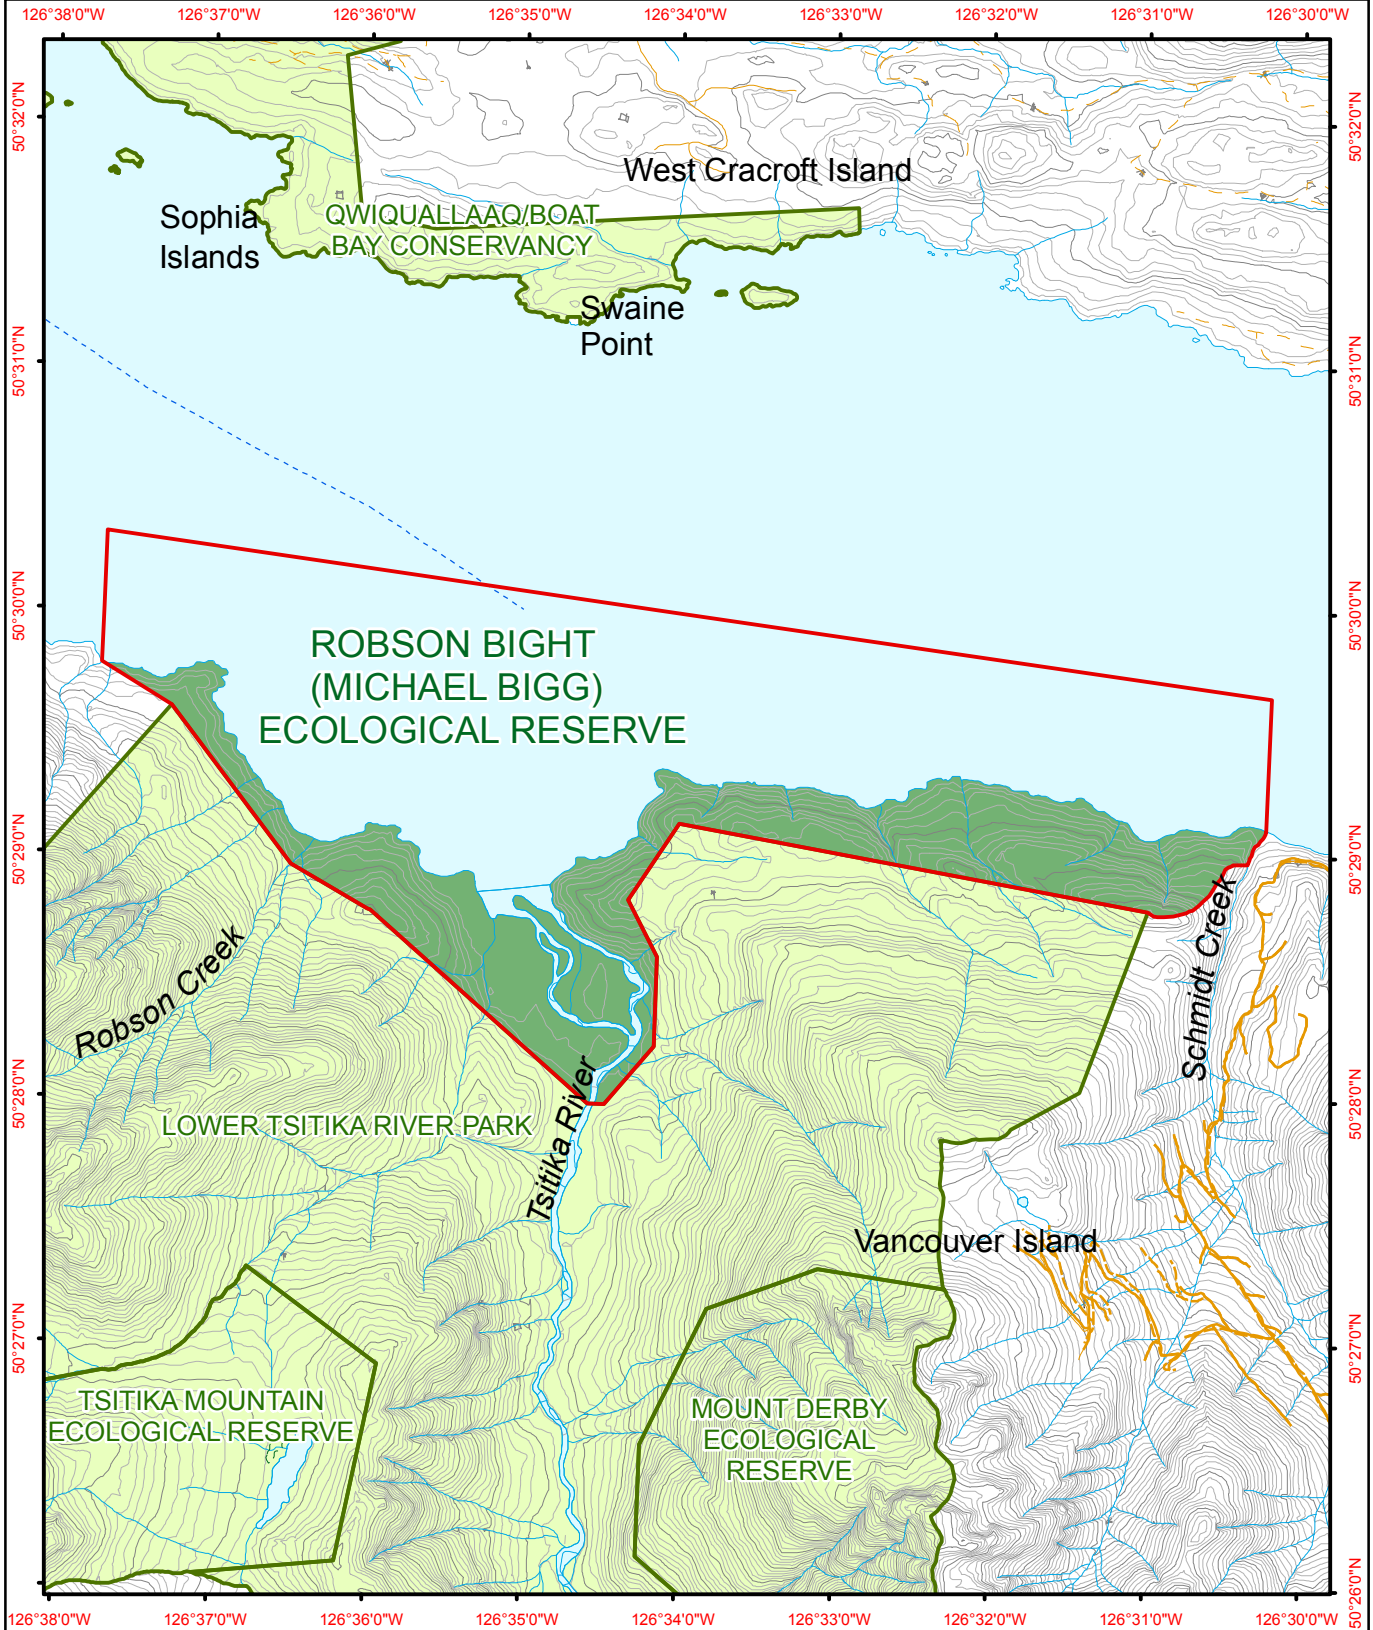

# Robson Bight (Michael Bigg) Ecological Reserve

<p>BRITISH COLUMBIA The Best Place on Earth</p>	<p>BC Parks</p>	Ecological Reserve	Contour - 100 m	River or Stream	
		Other Protected Area	Contour - 20 m	Marsh or Swamp	
		Forest Service Road	Road Permit	Lake or Ocean	
		<p>0 250 500 750 1,000 1,250 Metres</p>		Project File: protected_area_template Date: September 14, 2010	