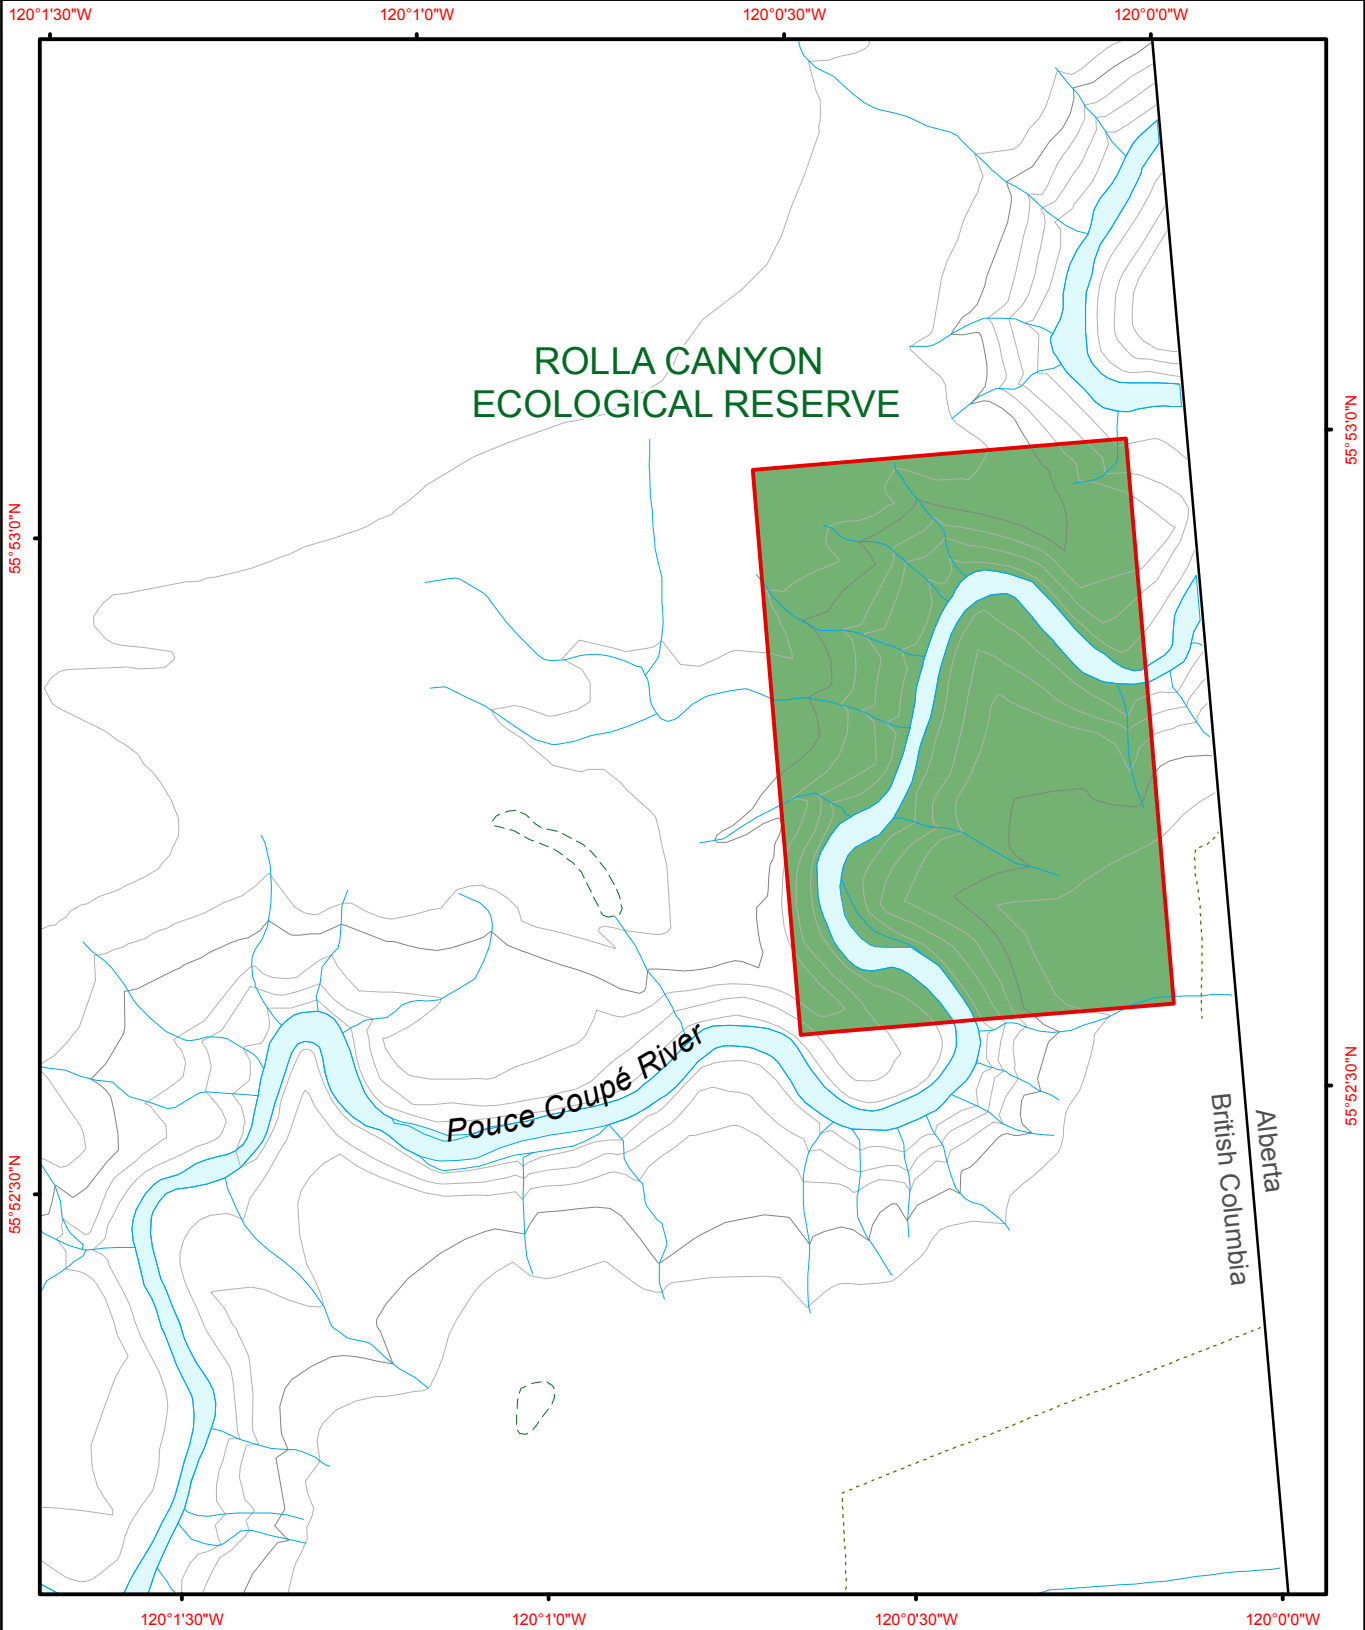

Rolla Canyon Ecological Reserve

 BRITISH COLUMBIA The Best Place on Earth		 Ecological Reserve	 Contour - 100 m	 River or Stream	
		 Other Protected Area	 Contour - 20 m	 Marsh or Swamp	
		 Forest Service Road	 Lake or Ocean		
		 Road Permit			
					Project File: protected_area_template Date: September 14, 2010