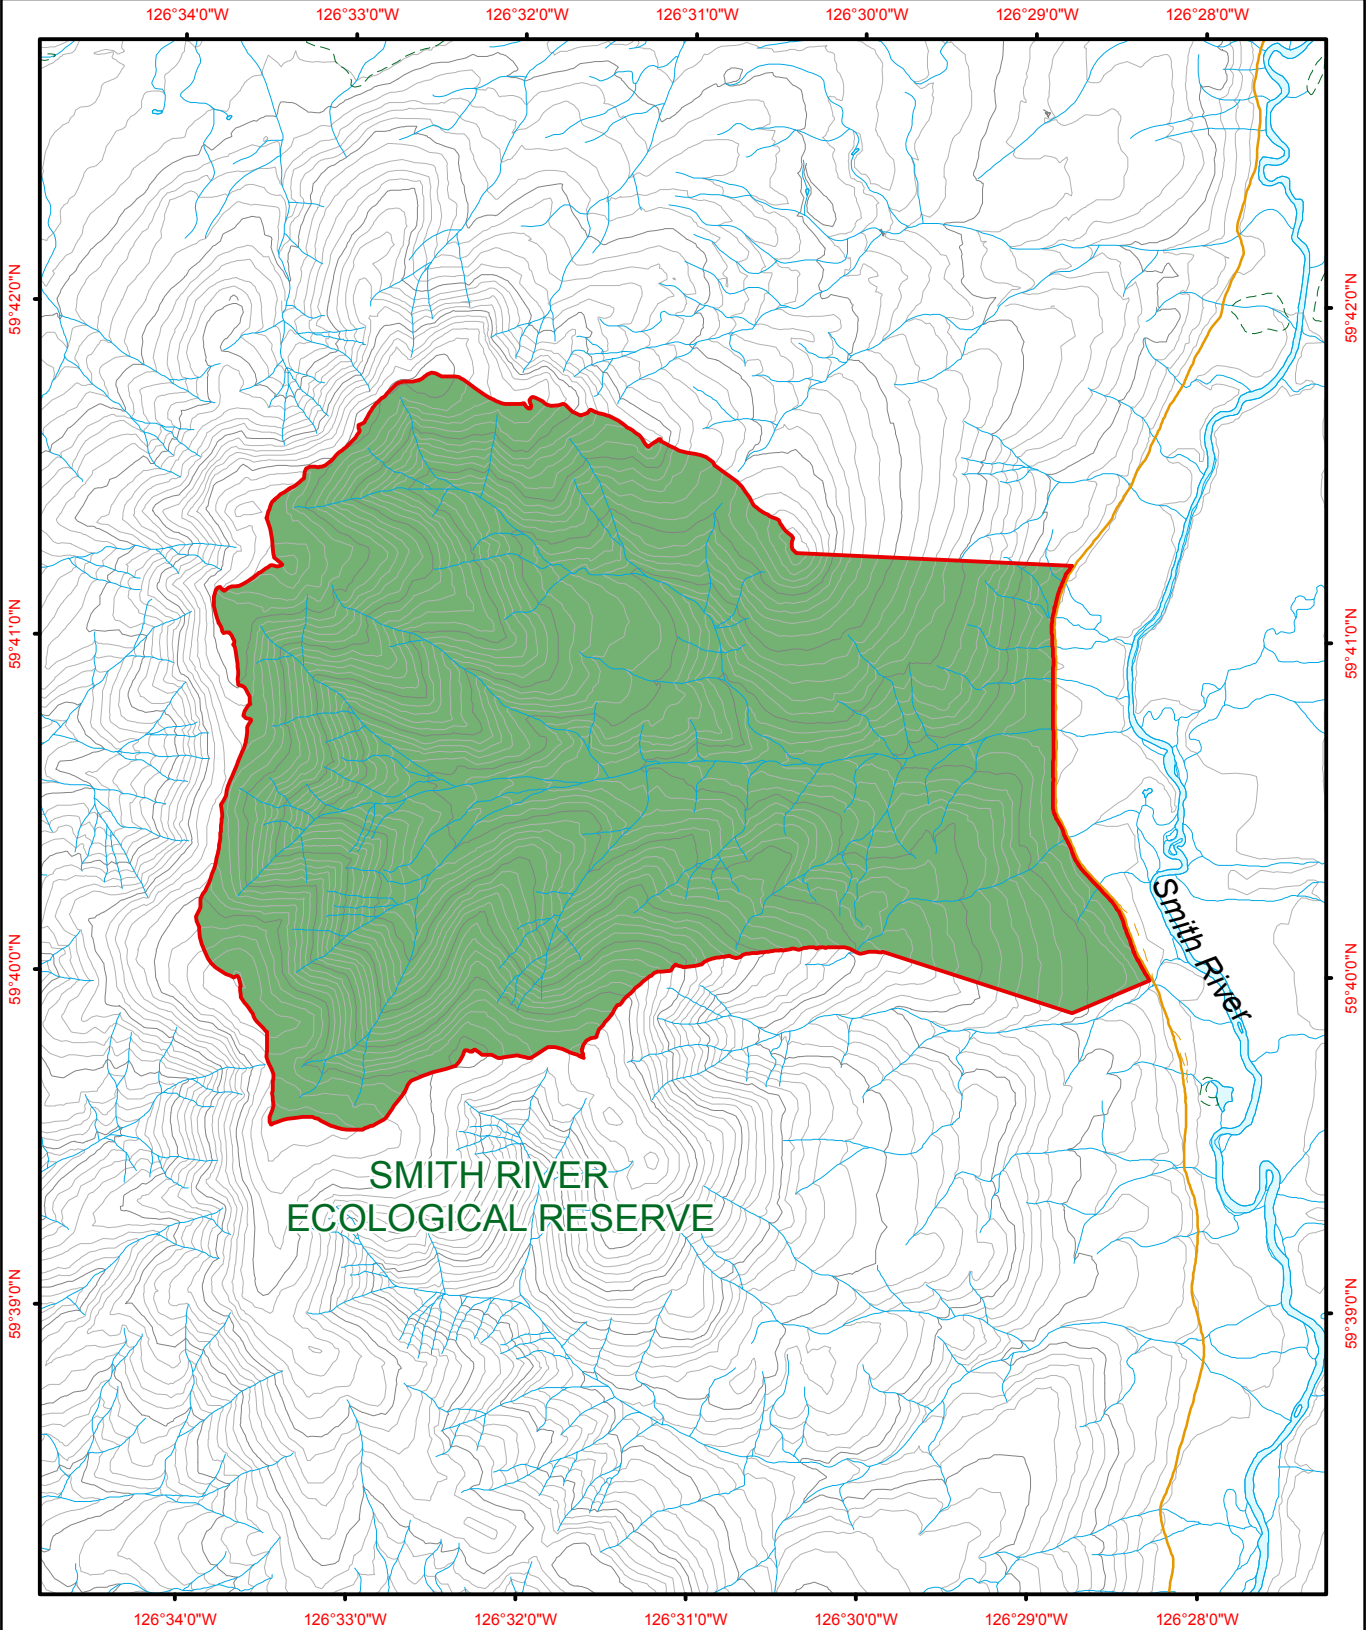

Smith River Ecological Reserve

	Ecological Reserve		Contour - 100 m		River or Stream
	Other Protected Area		Contour - 20 m		Marsh or Swamp
			Forest Service Road		Lake or Ocean
			Road Permit		

BRITISH COLUMBIA
The Best Place on Earth

0 200 400 600 800 1,000
Metres

Project File: protected_area_template
Date: September 14, 2010