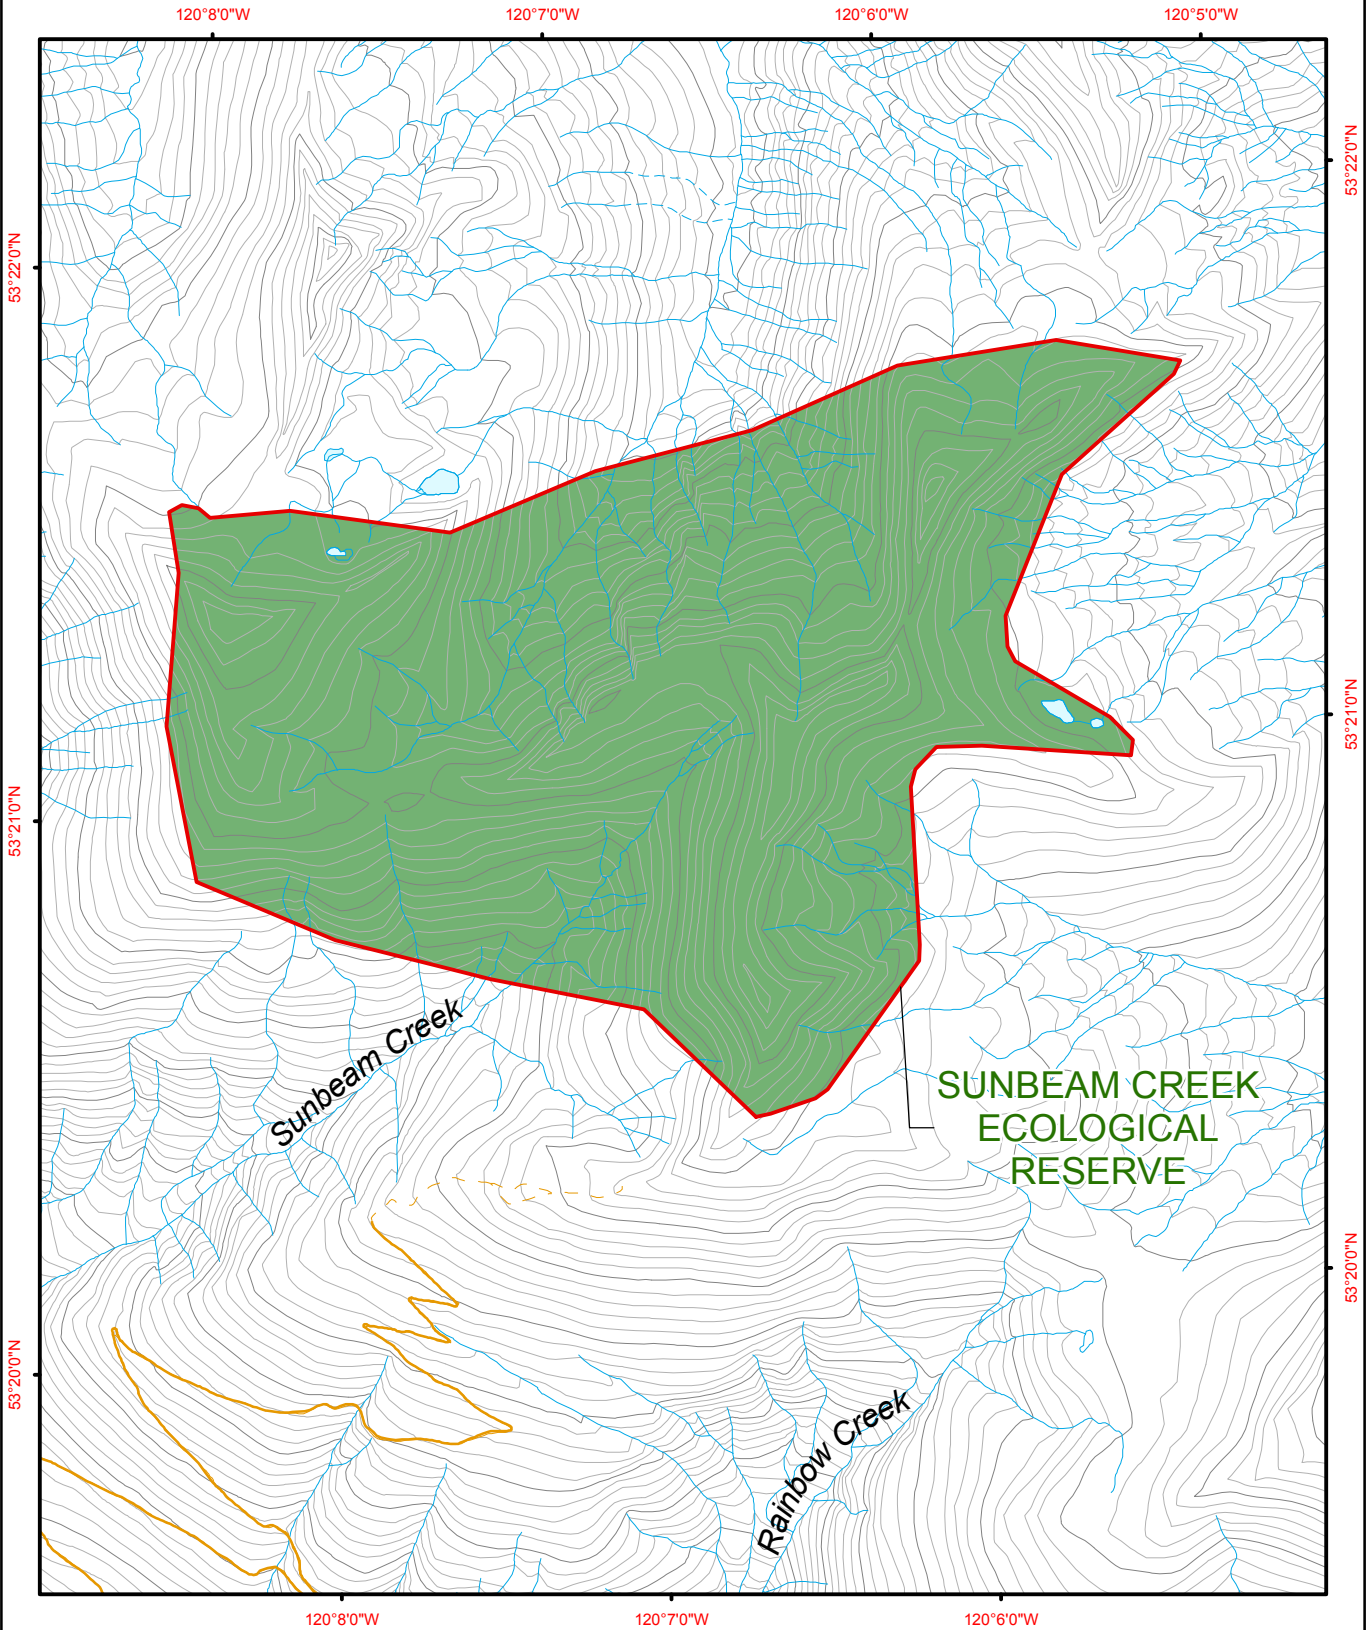

Sunbeam Creek Ecological Reserve

**SUNBEAM CREEK
ECOLOGICAL
RESERVE**

Sunbeam Creek

Rainbow Creek

 BRITISH COLUMBIA The Best Place on Earth		 Ecological Reserve	 Contour - 100 m	 River or Stream	
		 Other Protected Area	 Contour - 20 m	 Marsh or Swamp	
		 Forest Service Road	 Lake or Ocean		
		 Road Permit			
				Project File: protected_area_template Date: September 14, 2010	