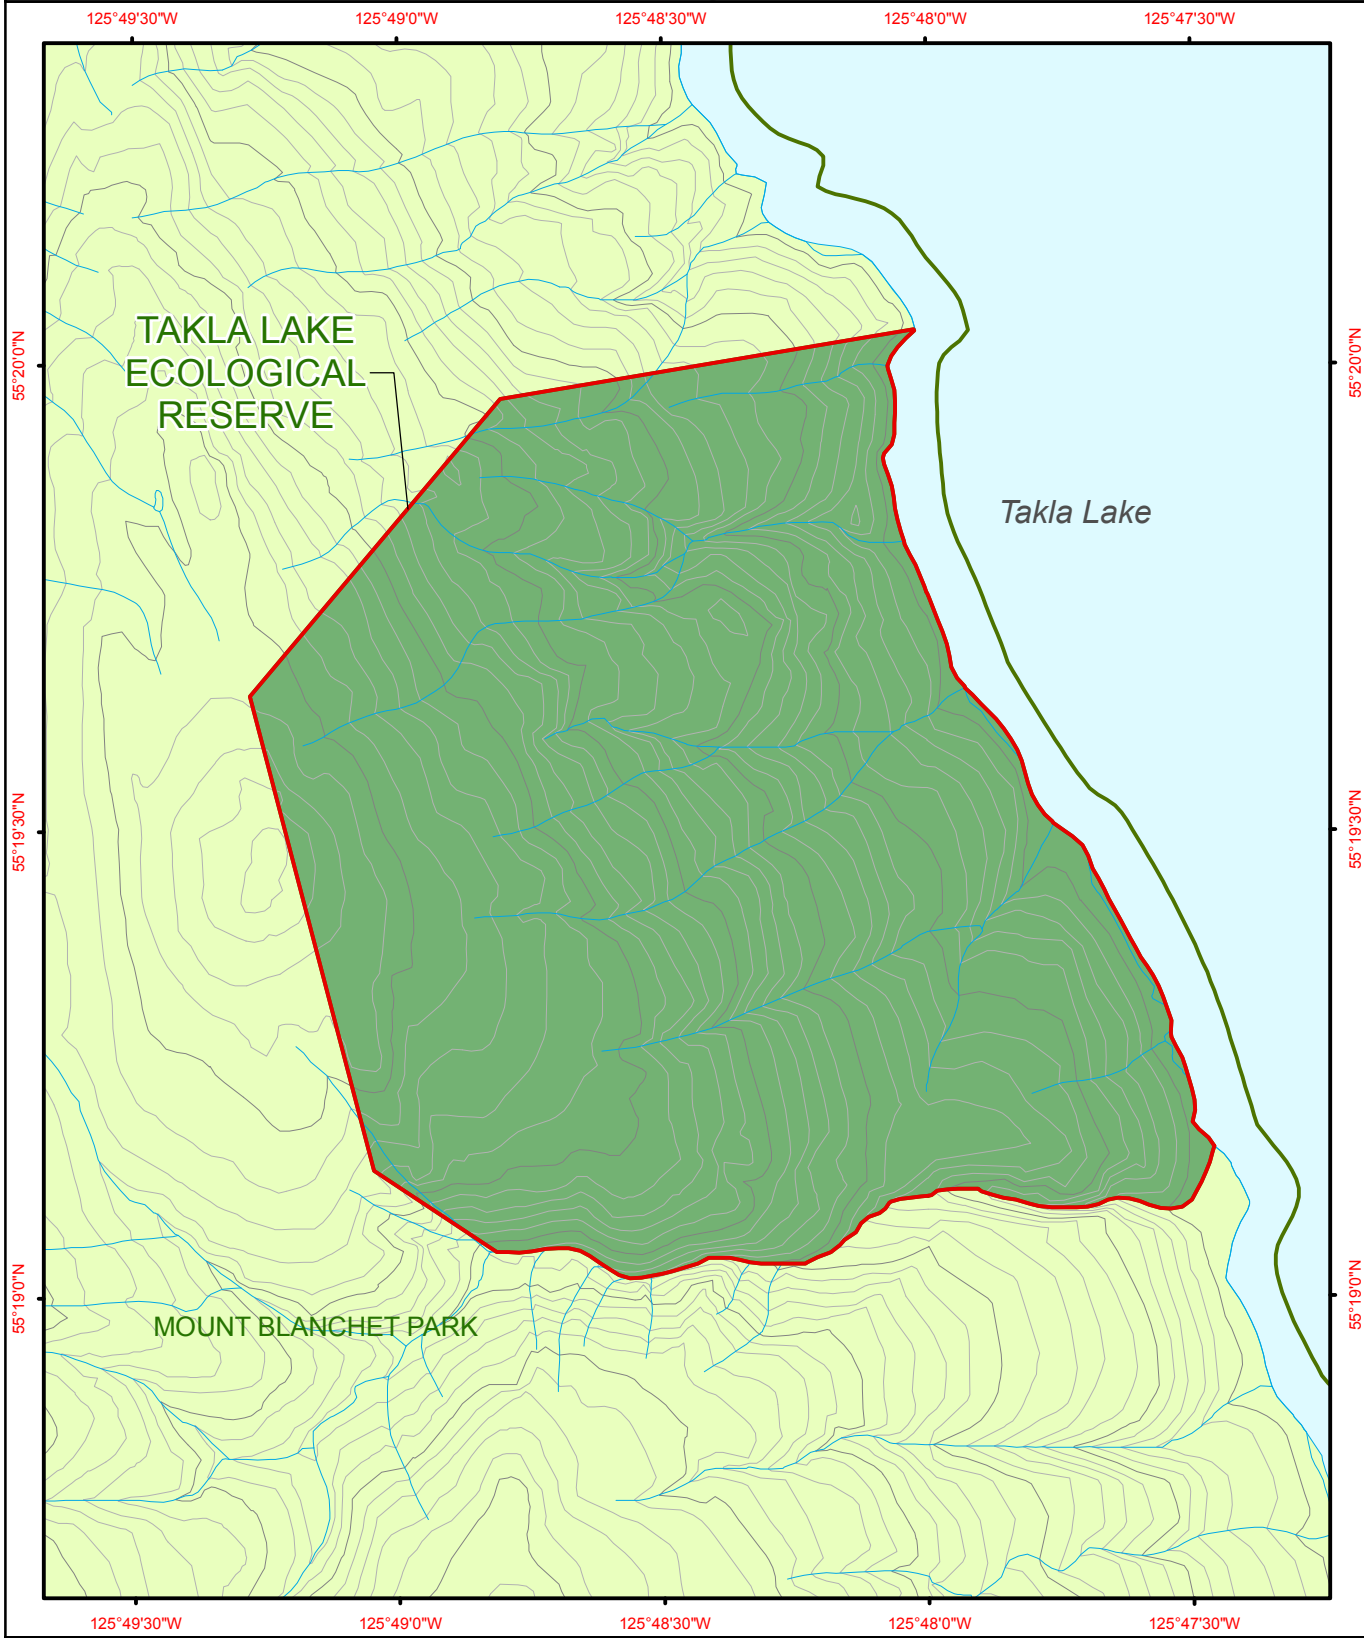

Takla Lake Ecological Reserve

TAKLA LAKE
ECOLOGICAL
RESERVE

Takla Lake

MOUNT BLANCHET PARK

 Ecological Reserve	 Contour - 100 m	 River or Stream	
 Other Protected Area	 Contour - 20 m	 Marsh or Swamp	
	 Forest Service Road	 Lake or Ocean	
	 Road Permit		

BRITISH COLUMBIA
The Best Place on Earth

0 100 200 300 400 500
Metres

Project File: protected_area_template
Date: September 14, 2010