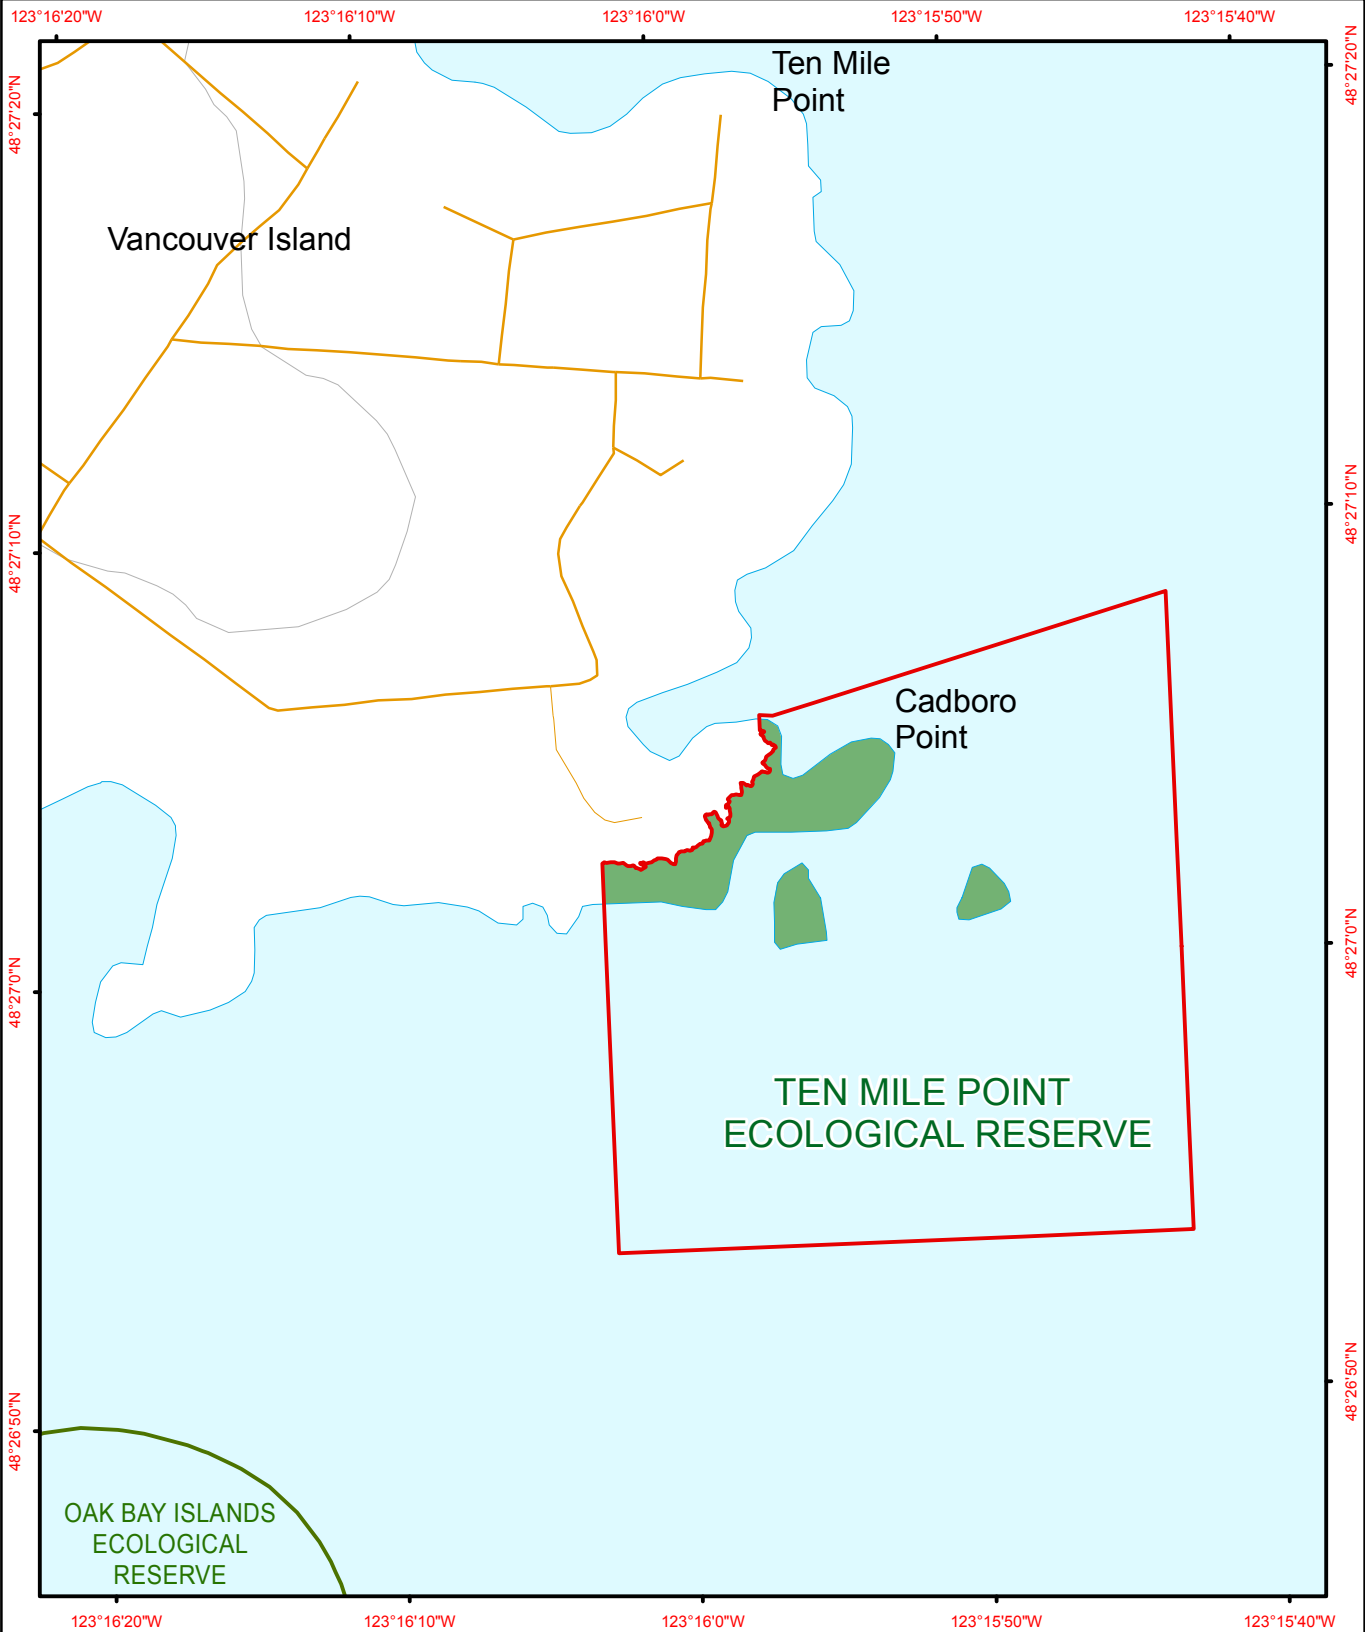

Ten Mile Point Ecological Reserve

BRITISH COLUMBIA
The Best Place on Earth

	Ecological Reserve		Contour - 100 m		River or Stream
	Other Protected Area		Contour - 20 m		Marsh or Swamp
	Forest Service Road		Road Permit		Lake or Ocean

0 50 100 150 200 250
Metres

Project File: protected_area_template
Date: September 14, 2010