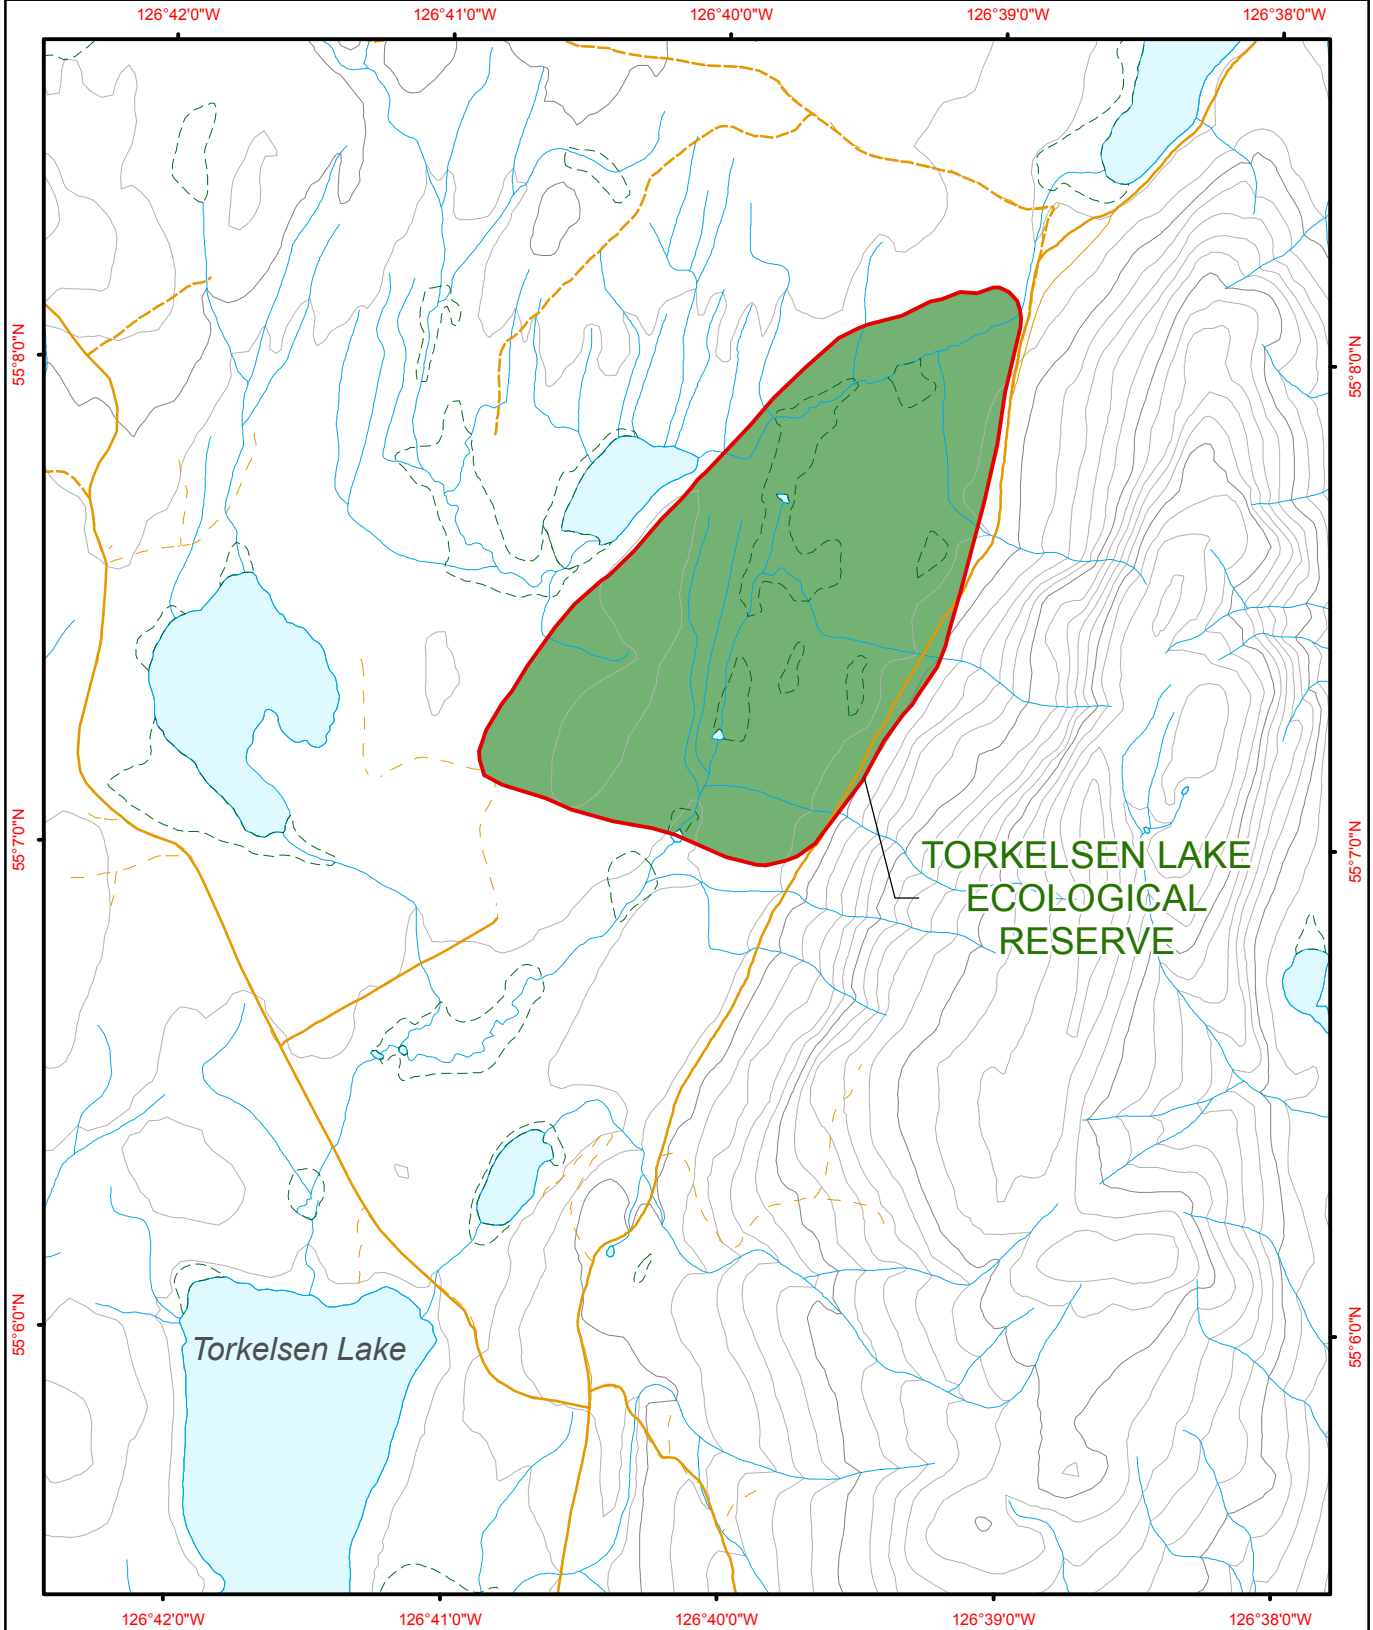

# Torkelsen Lake Ecological Reserve

Ecological Reserve  
Other Protected Area

Contour - 100 m  
Contour - 20 m  
Forest Service Road  
Road Permit

River or Stream  
Marsh or Swamp  
Lake or Ocean

BCParks

Project File: protected\_area\_template  
Date: September 14, 2010