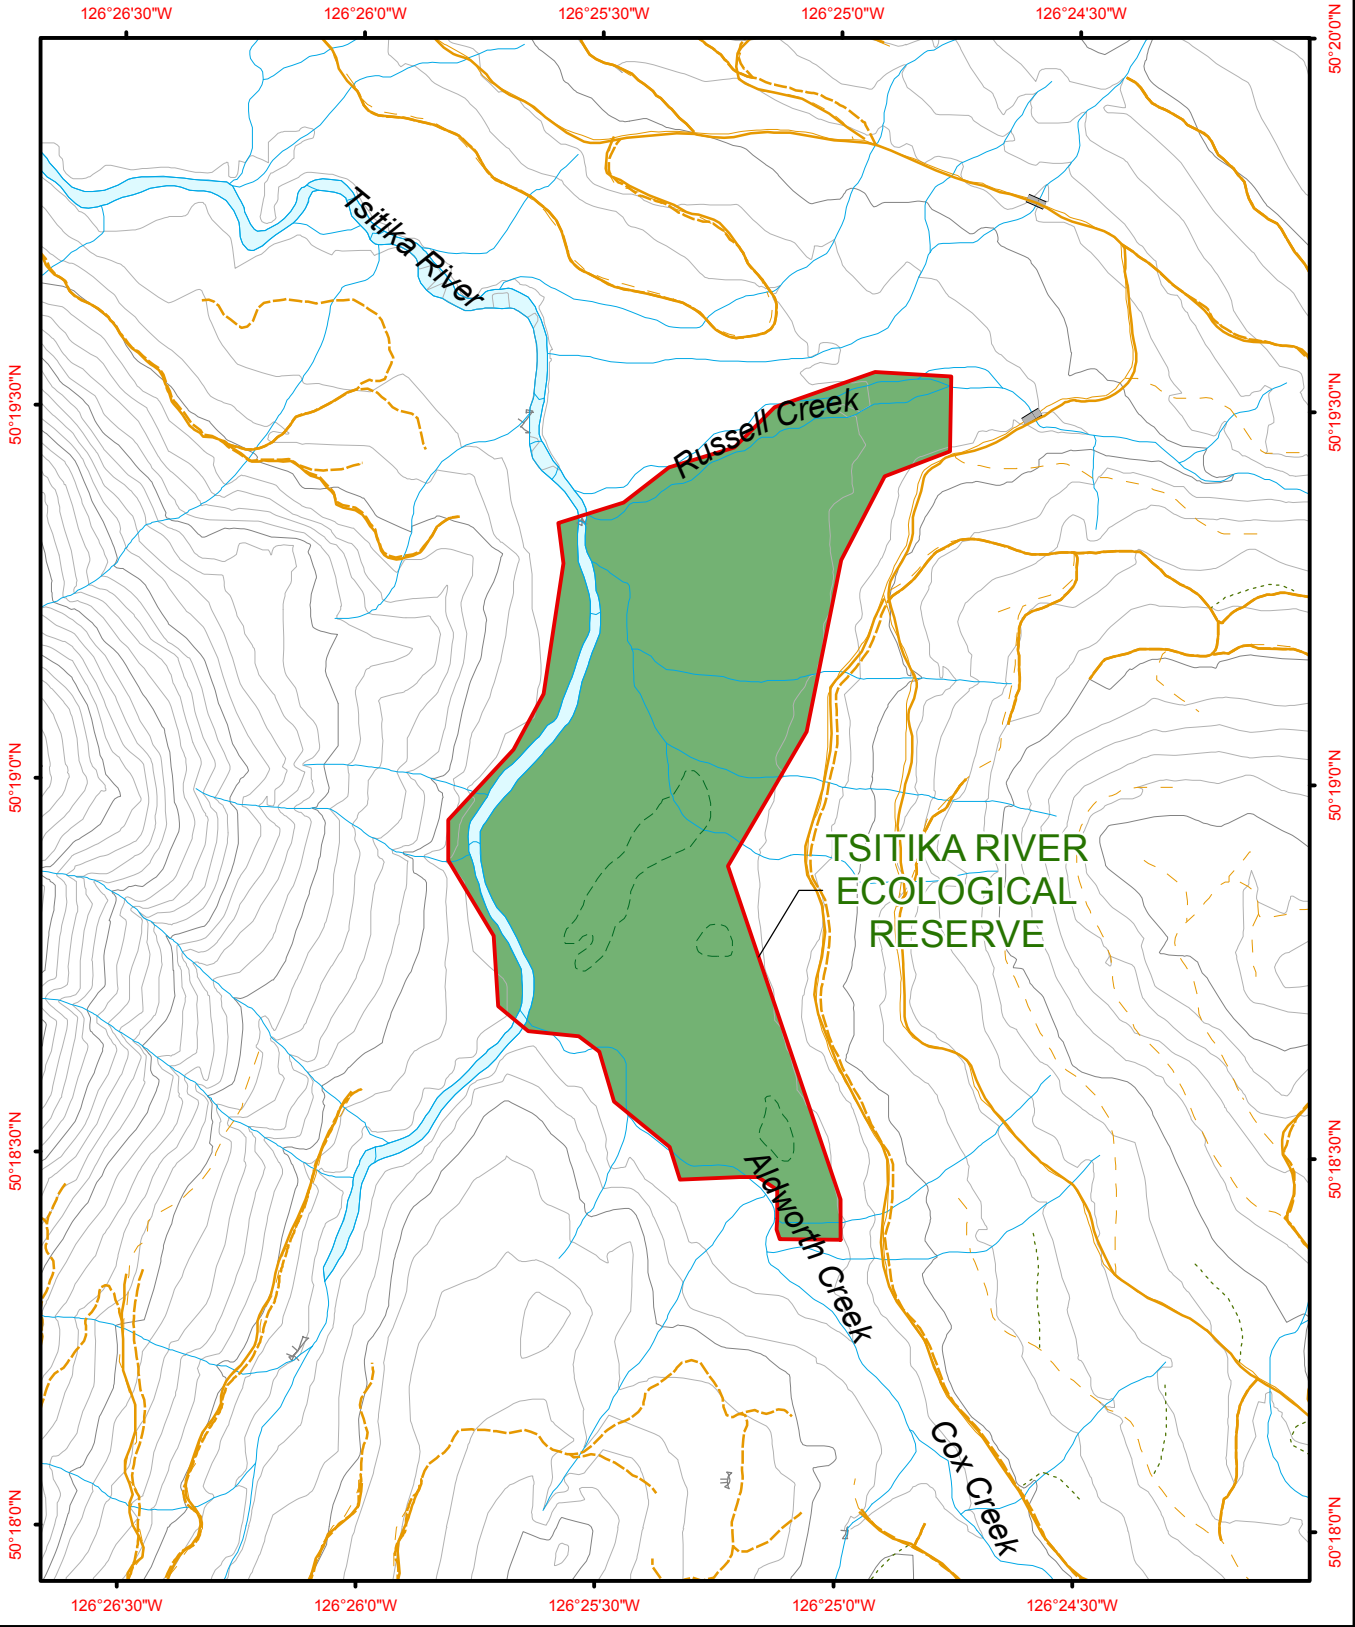

Tsitika River Ecological Reserve

 BRITISH COLUMBIA The Best Place on Earth		 Ecological Reserve	 Contour - 100 m	 River or Stream		
		 Other Protected Area	 Contour - 20 m	 Marsh or Swamp		
		 Forest Service Road	 Lake or Ocean			
		 Road Permit				
		 0 100 200 300 400 500 Metres			Project File: protected_area_template Date: September 14, 2010	