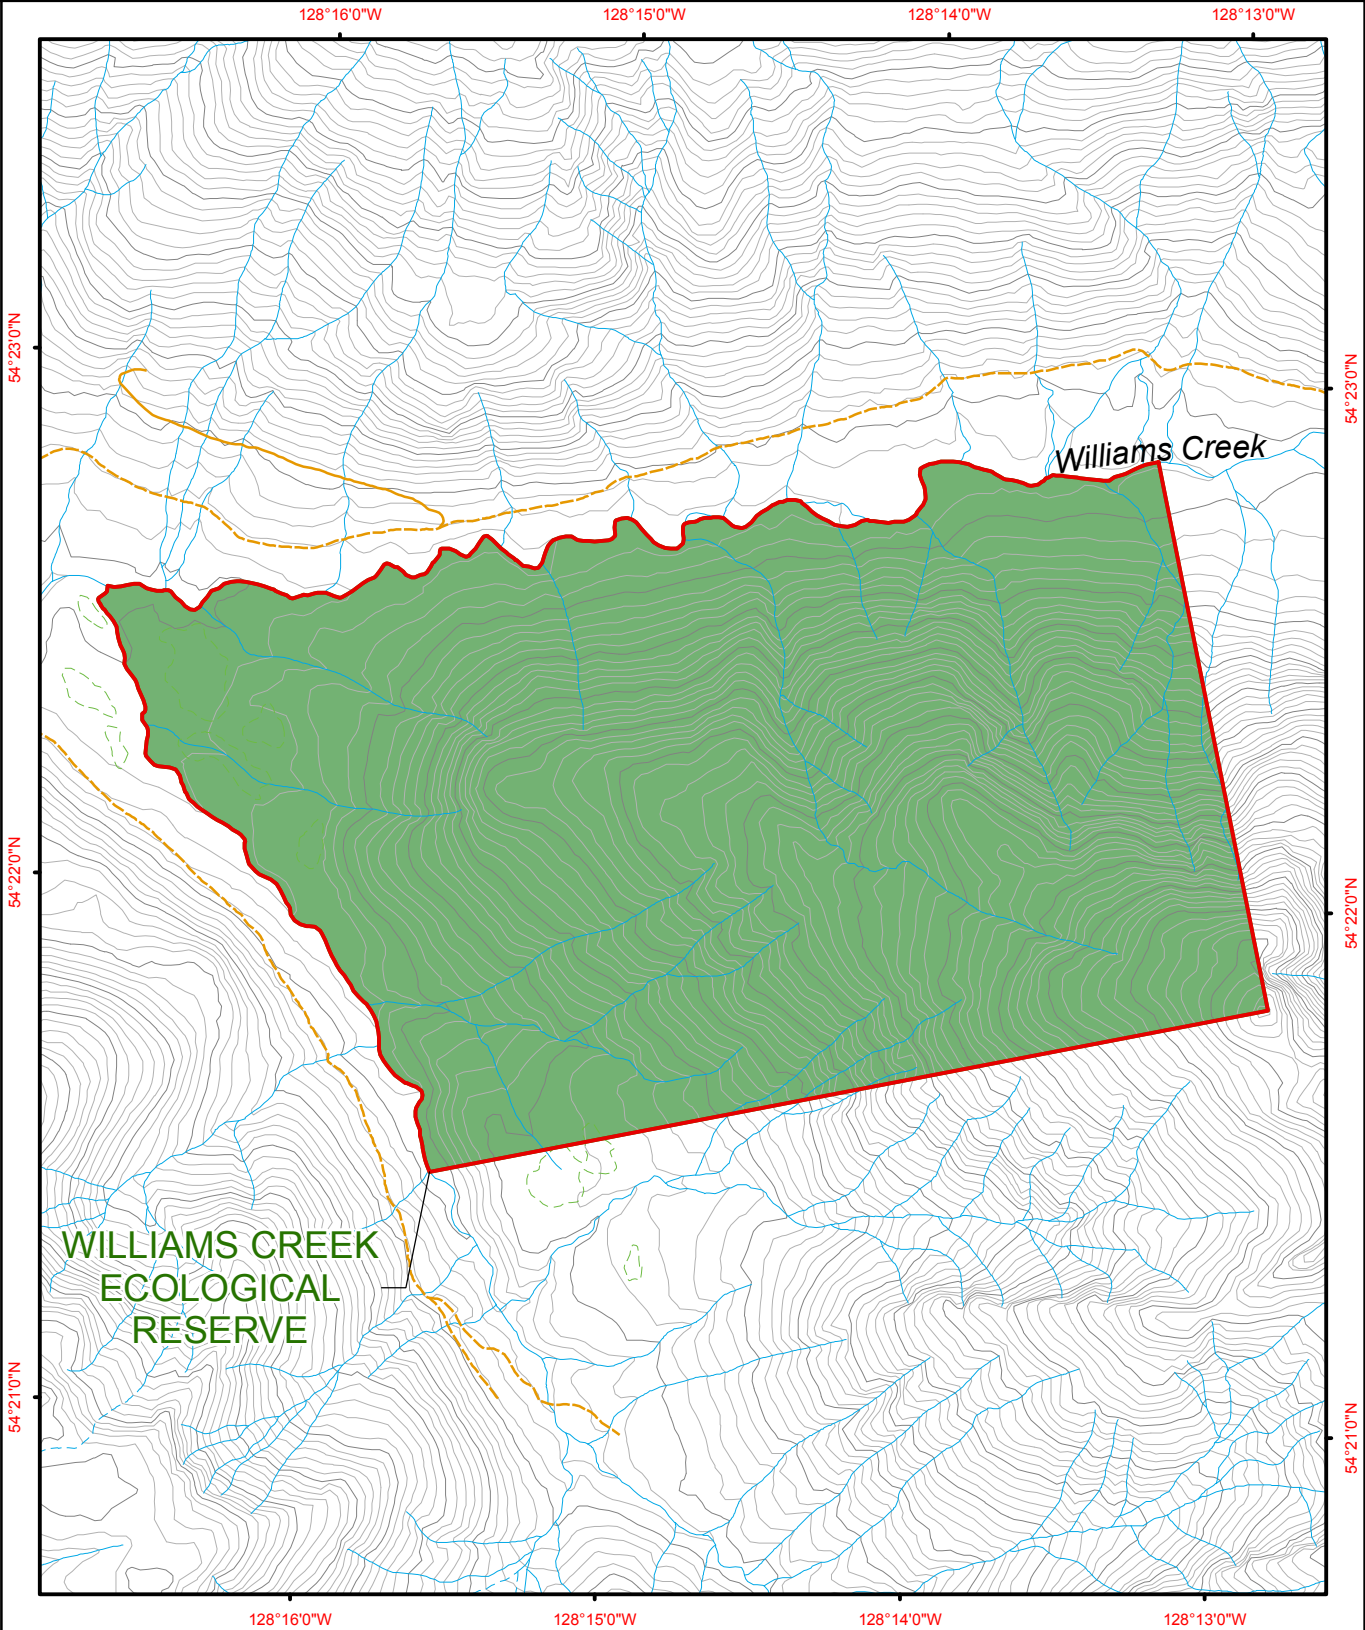

Williams Creek Ecological Reserve

**WILLIAMS CREEK
ECOLOGICAL
RESERVE**

Williams Creek

 BRITISH COLUMBIA The Best Place on Earth		 Ecological Reserve	 Contour - 100 m	 River or Stream		
		 Other Protected Area	 Contour - 20 m	 Marsh or Swamp		
		 Forest Service Road	 Lake			
		 Road Permit				
					Project File: protected_area_template Date: September 14, 2010	