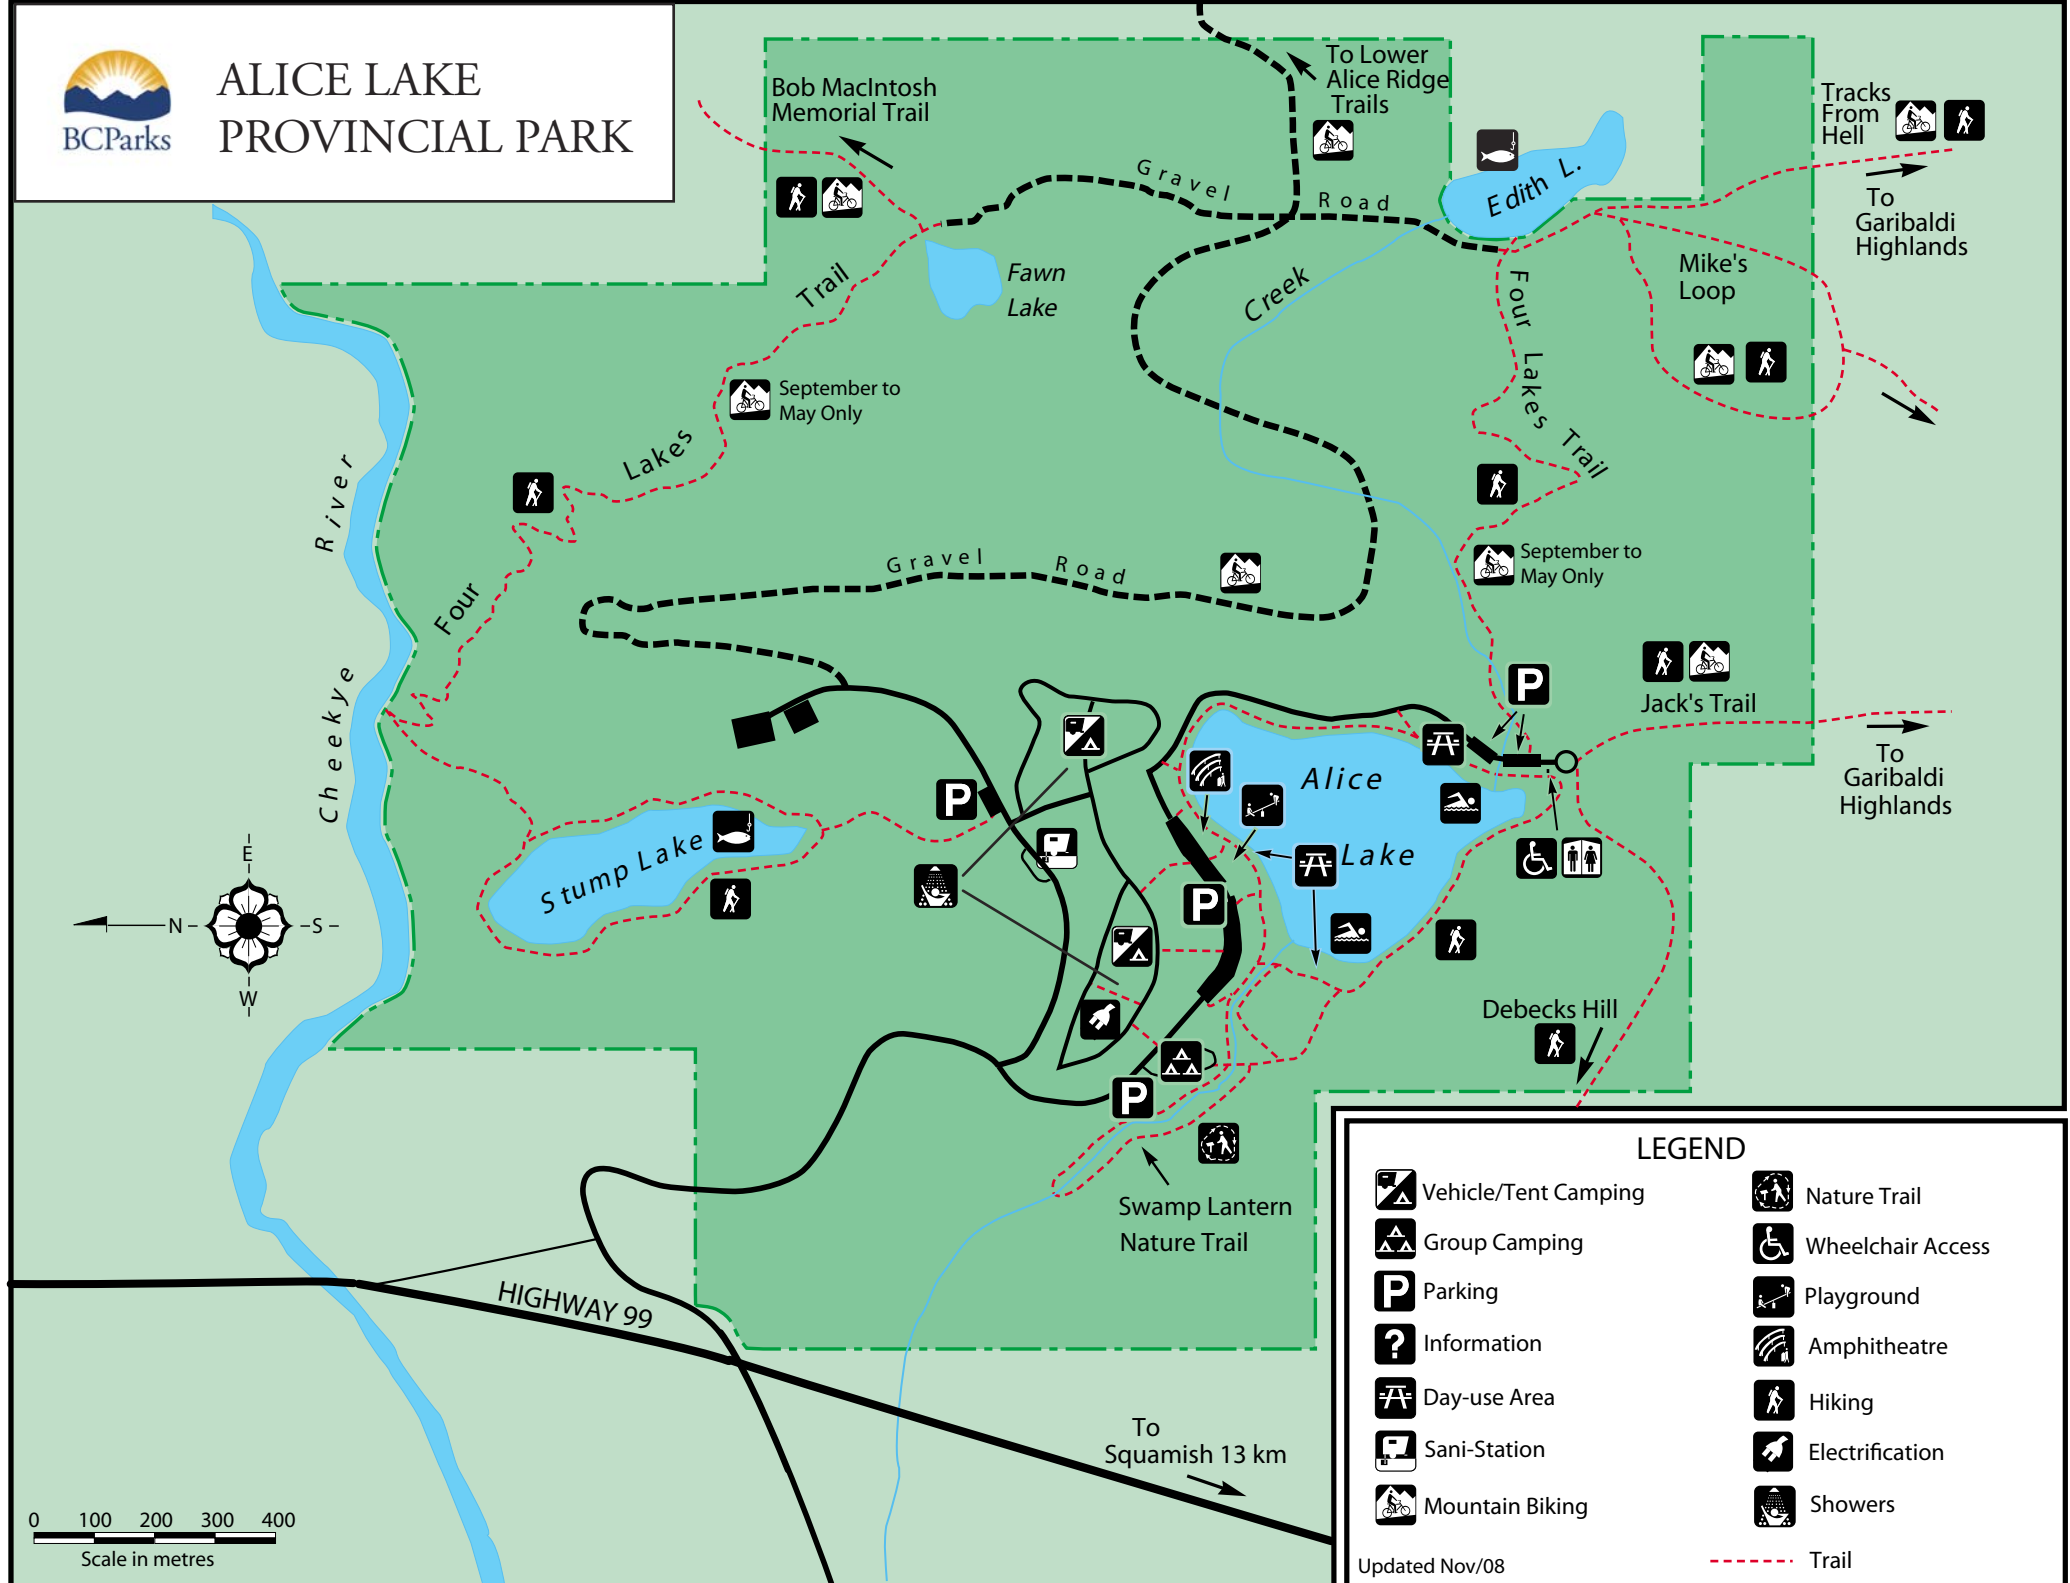

# ALICE LAKE PROVINCIAL PARK

**LEGEND**

	Vehicle/Tent Camping		Nature Trail
	Group Camping		Wheelchair Access
	Parking		Playground
	Information		Amphitheatre
	Day-use Area		Hiking
	Sani-Station		Electrification
	Mountain Biking		Showers
			Trail

Updated Nov/08