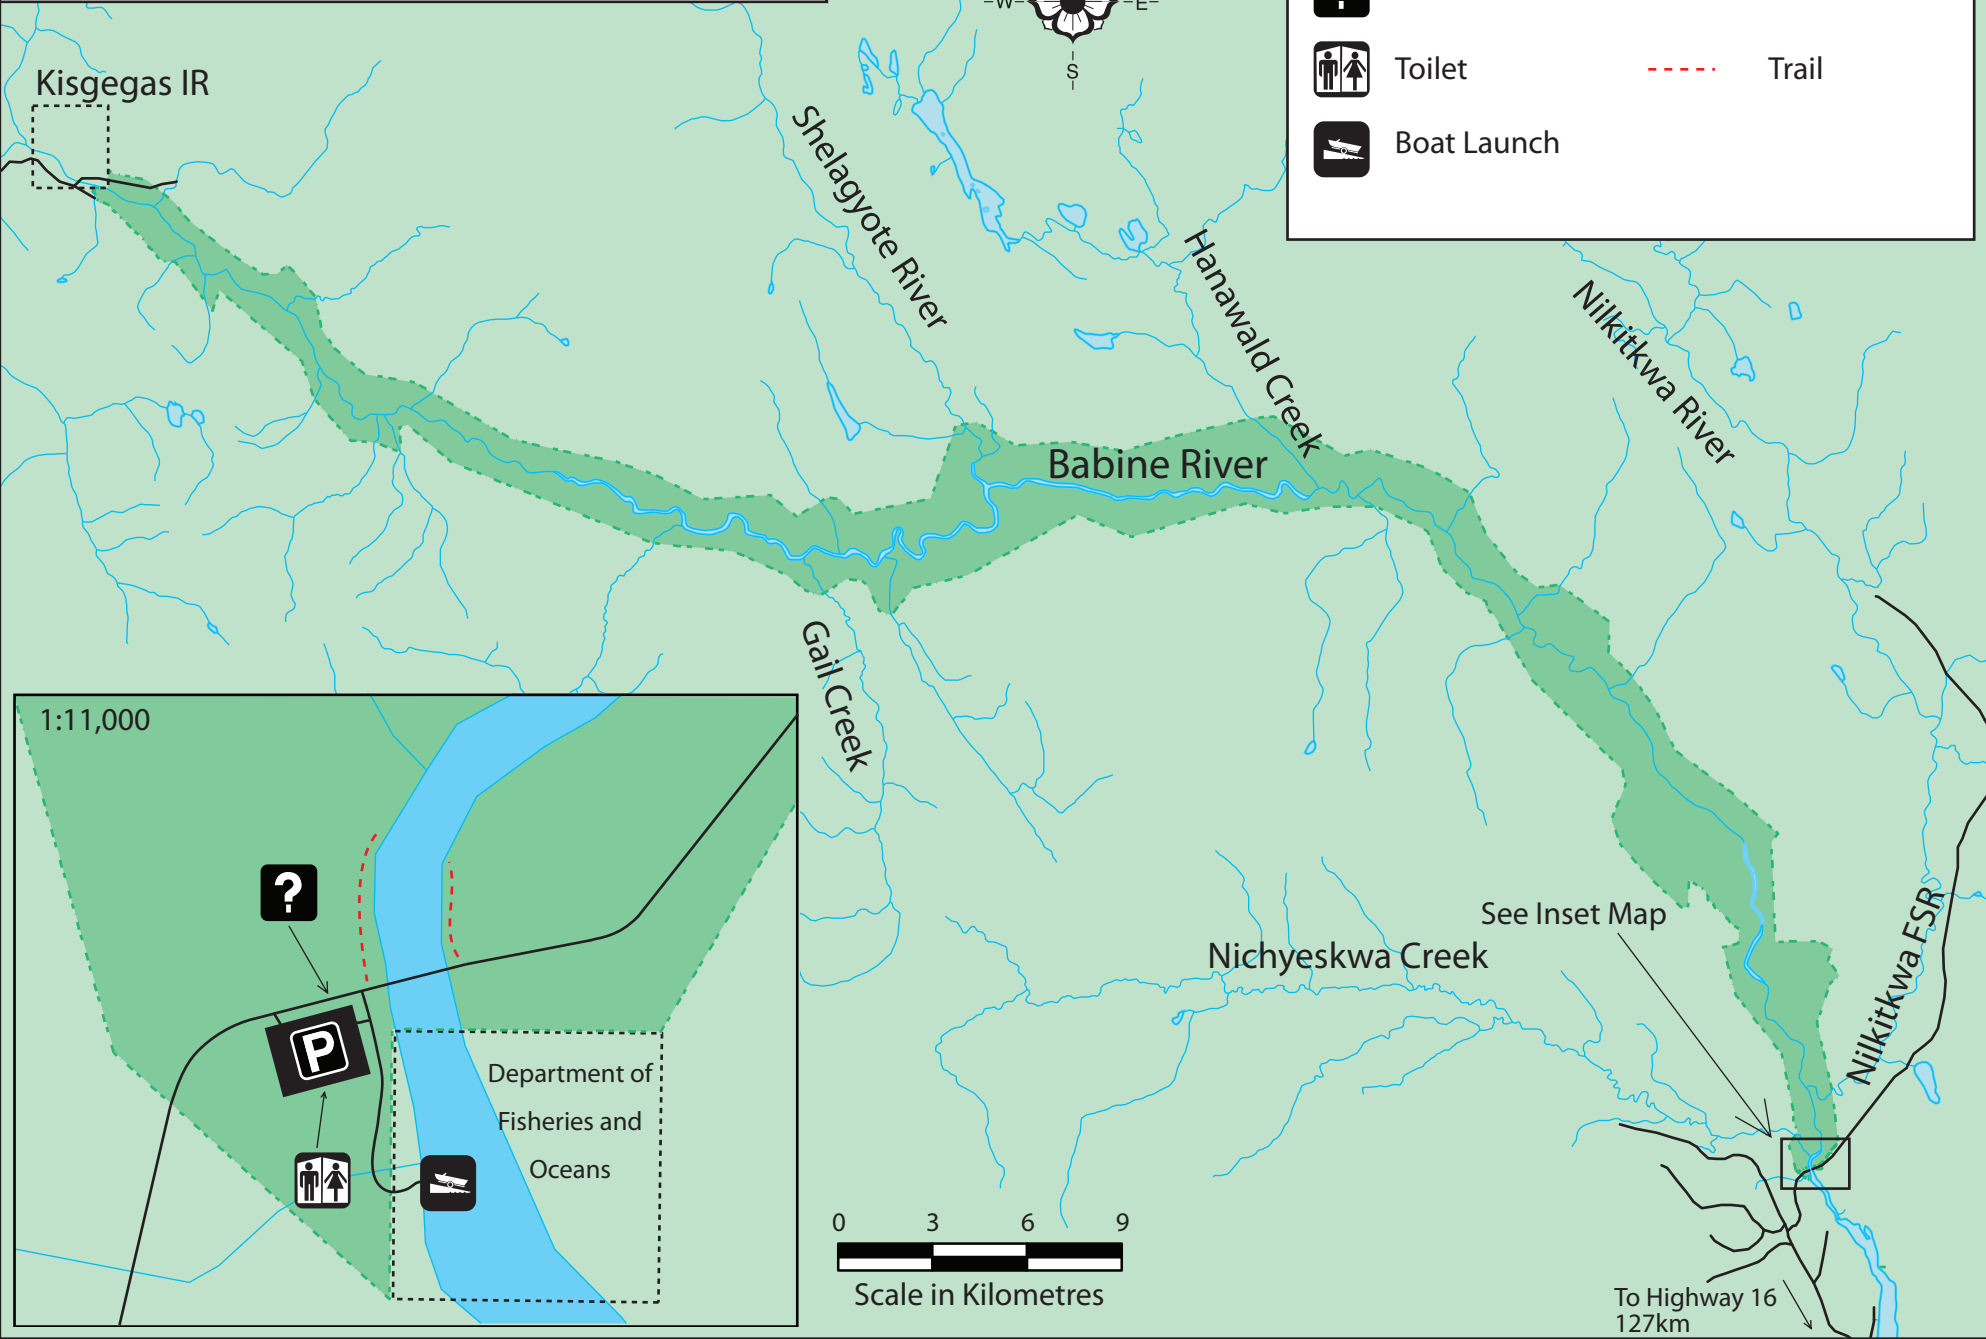

BABINE RIVER CORRIDOR PROVINCIAL PARK

Legend

Parking	Provincial Park
Park Information	Road
Toilet	Trail
Boat Launch	

Kisgegas IR

Shelagyote River

Hanawald Creek

Nilkitkwa River

Babine River

Gail Creek

Nichyeskwa Creek

Nilkitkwa FSR

See Inset Map

0 3 6 9
Scale in Kilometres

To Highway 16
127km