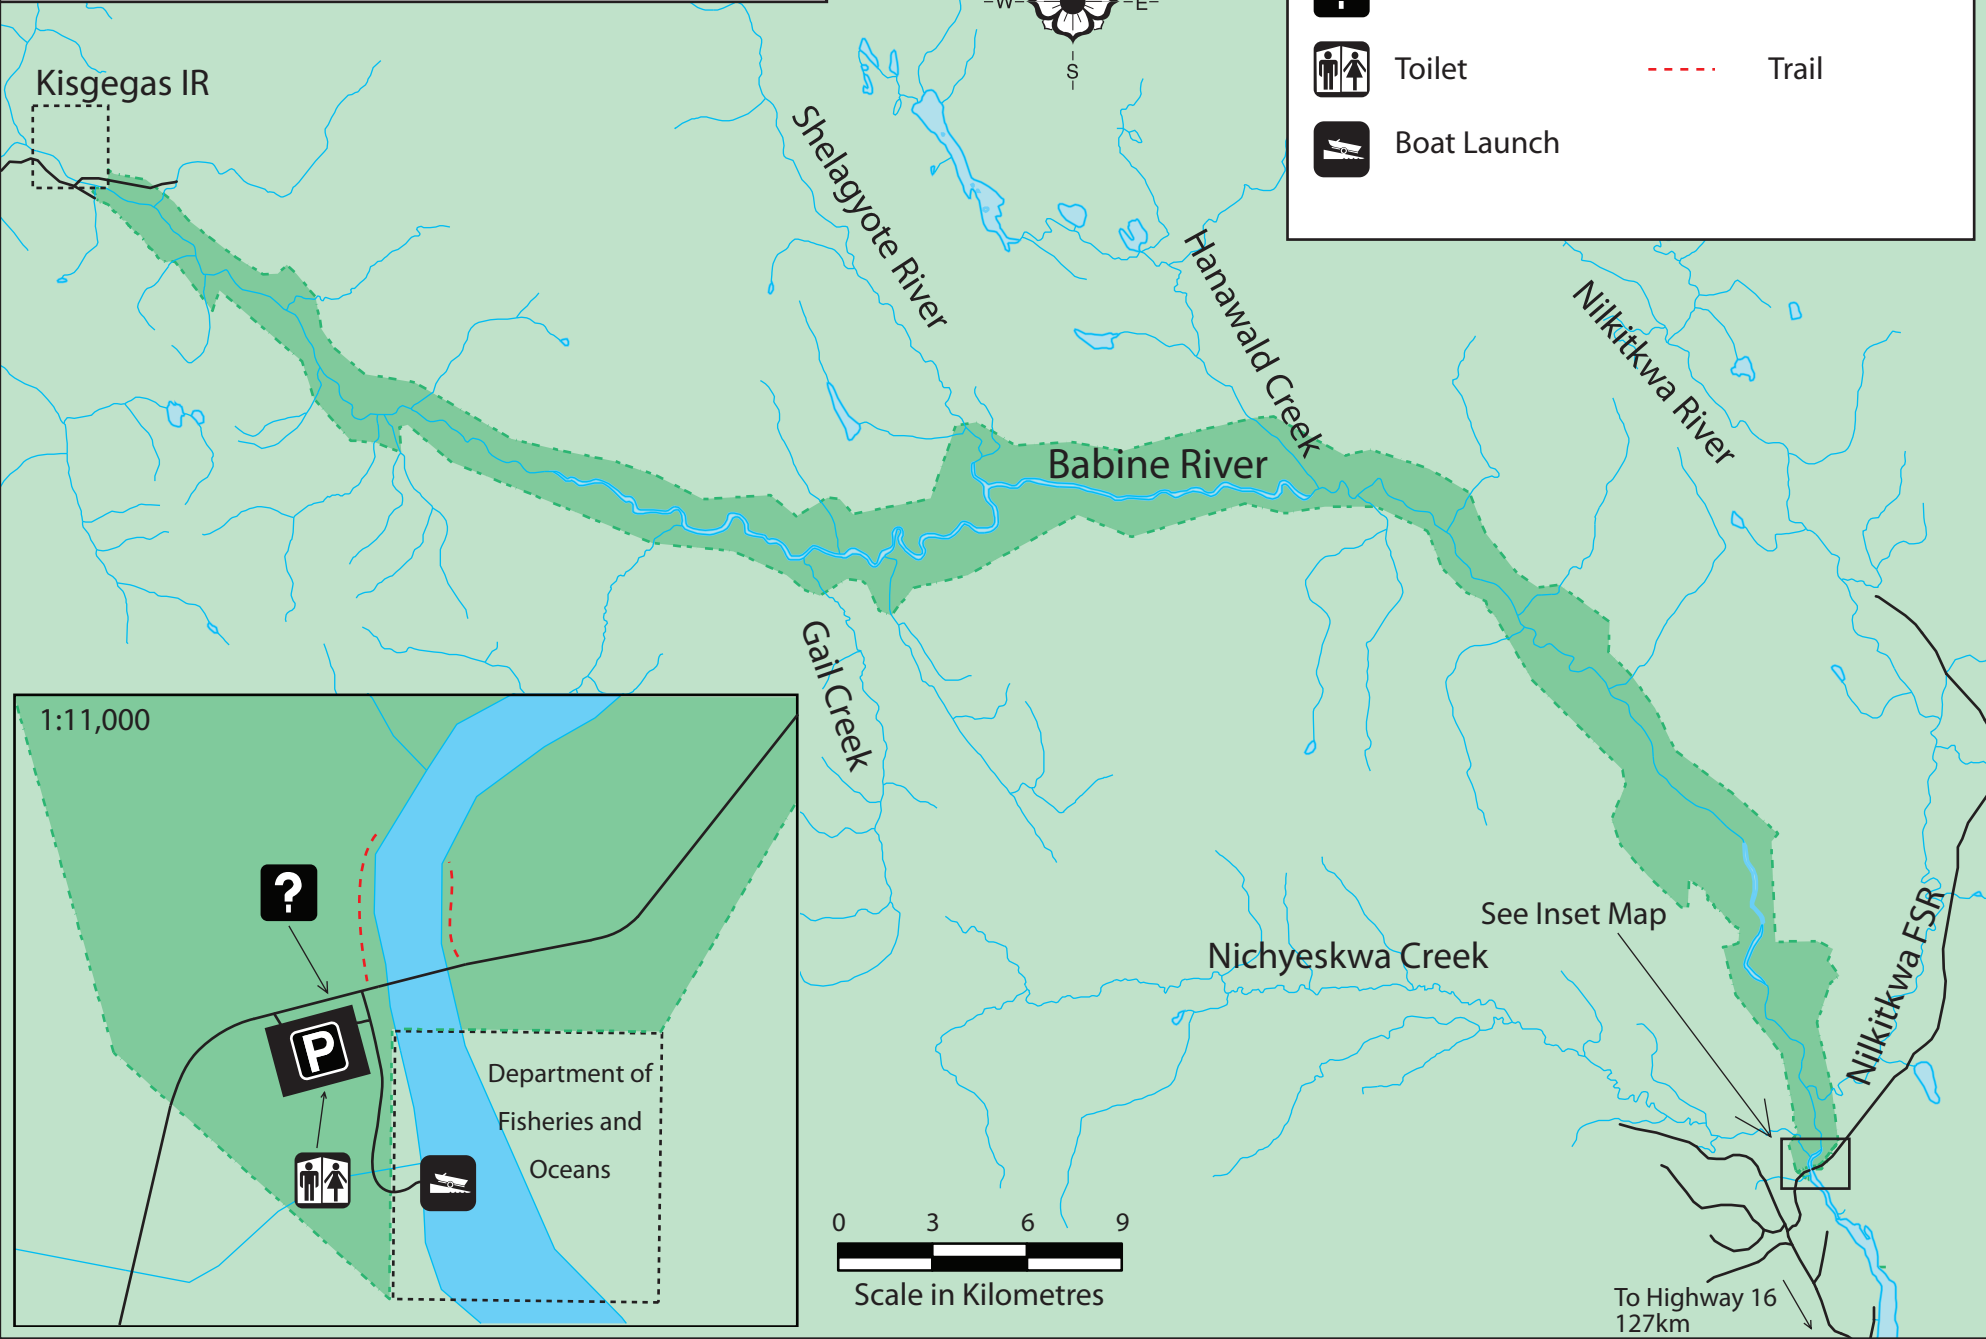

BABINE RIVER CORRIDOR PROVINCIAL PARK

Legend

- Parking
- Park Information
- Toilet
- Boat Launch
- Provincial Park
- Road
- Trail

Kisgegas IR

Shelagyote River

Hanawald Creek

Nilkitkwa River

Babine River

Gail Creek

Nichyeskwa Creek

Nilkitkwa FSR

1:11,000

See Inset Map

Department of
Fisheries and
Oceans

0 3 6 9
Scale in Kilometres

To Highway 16
127km