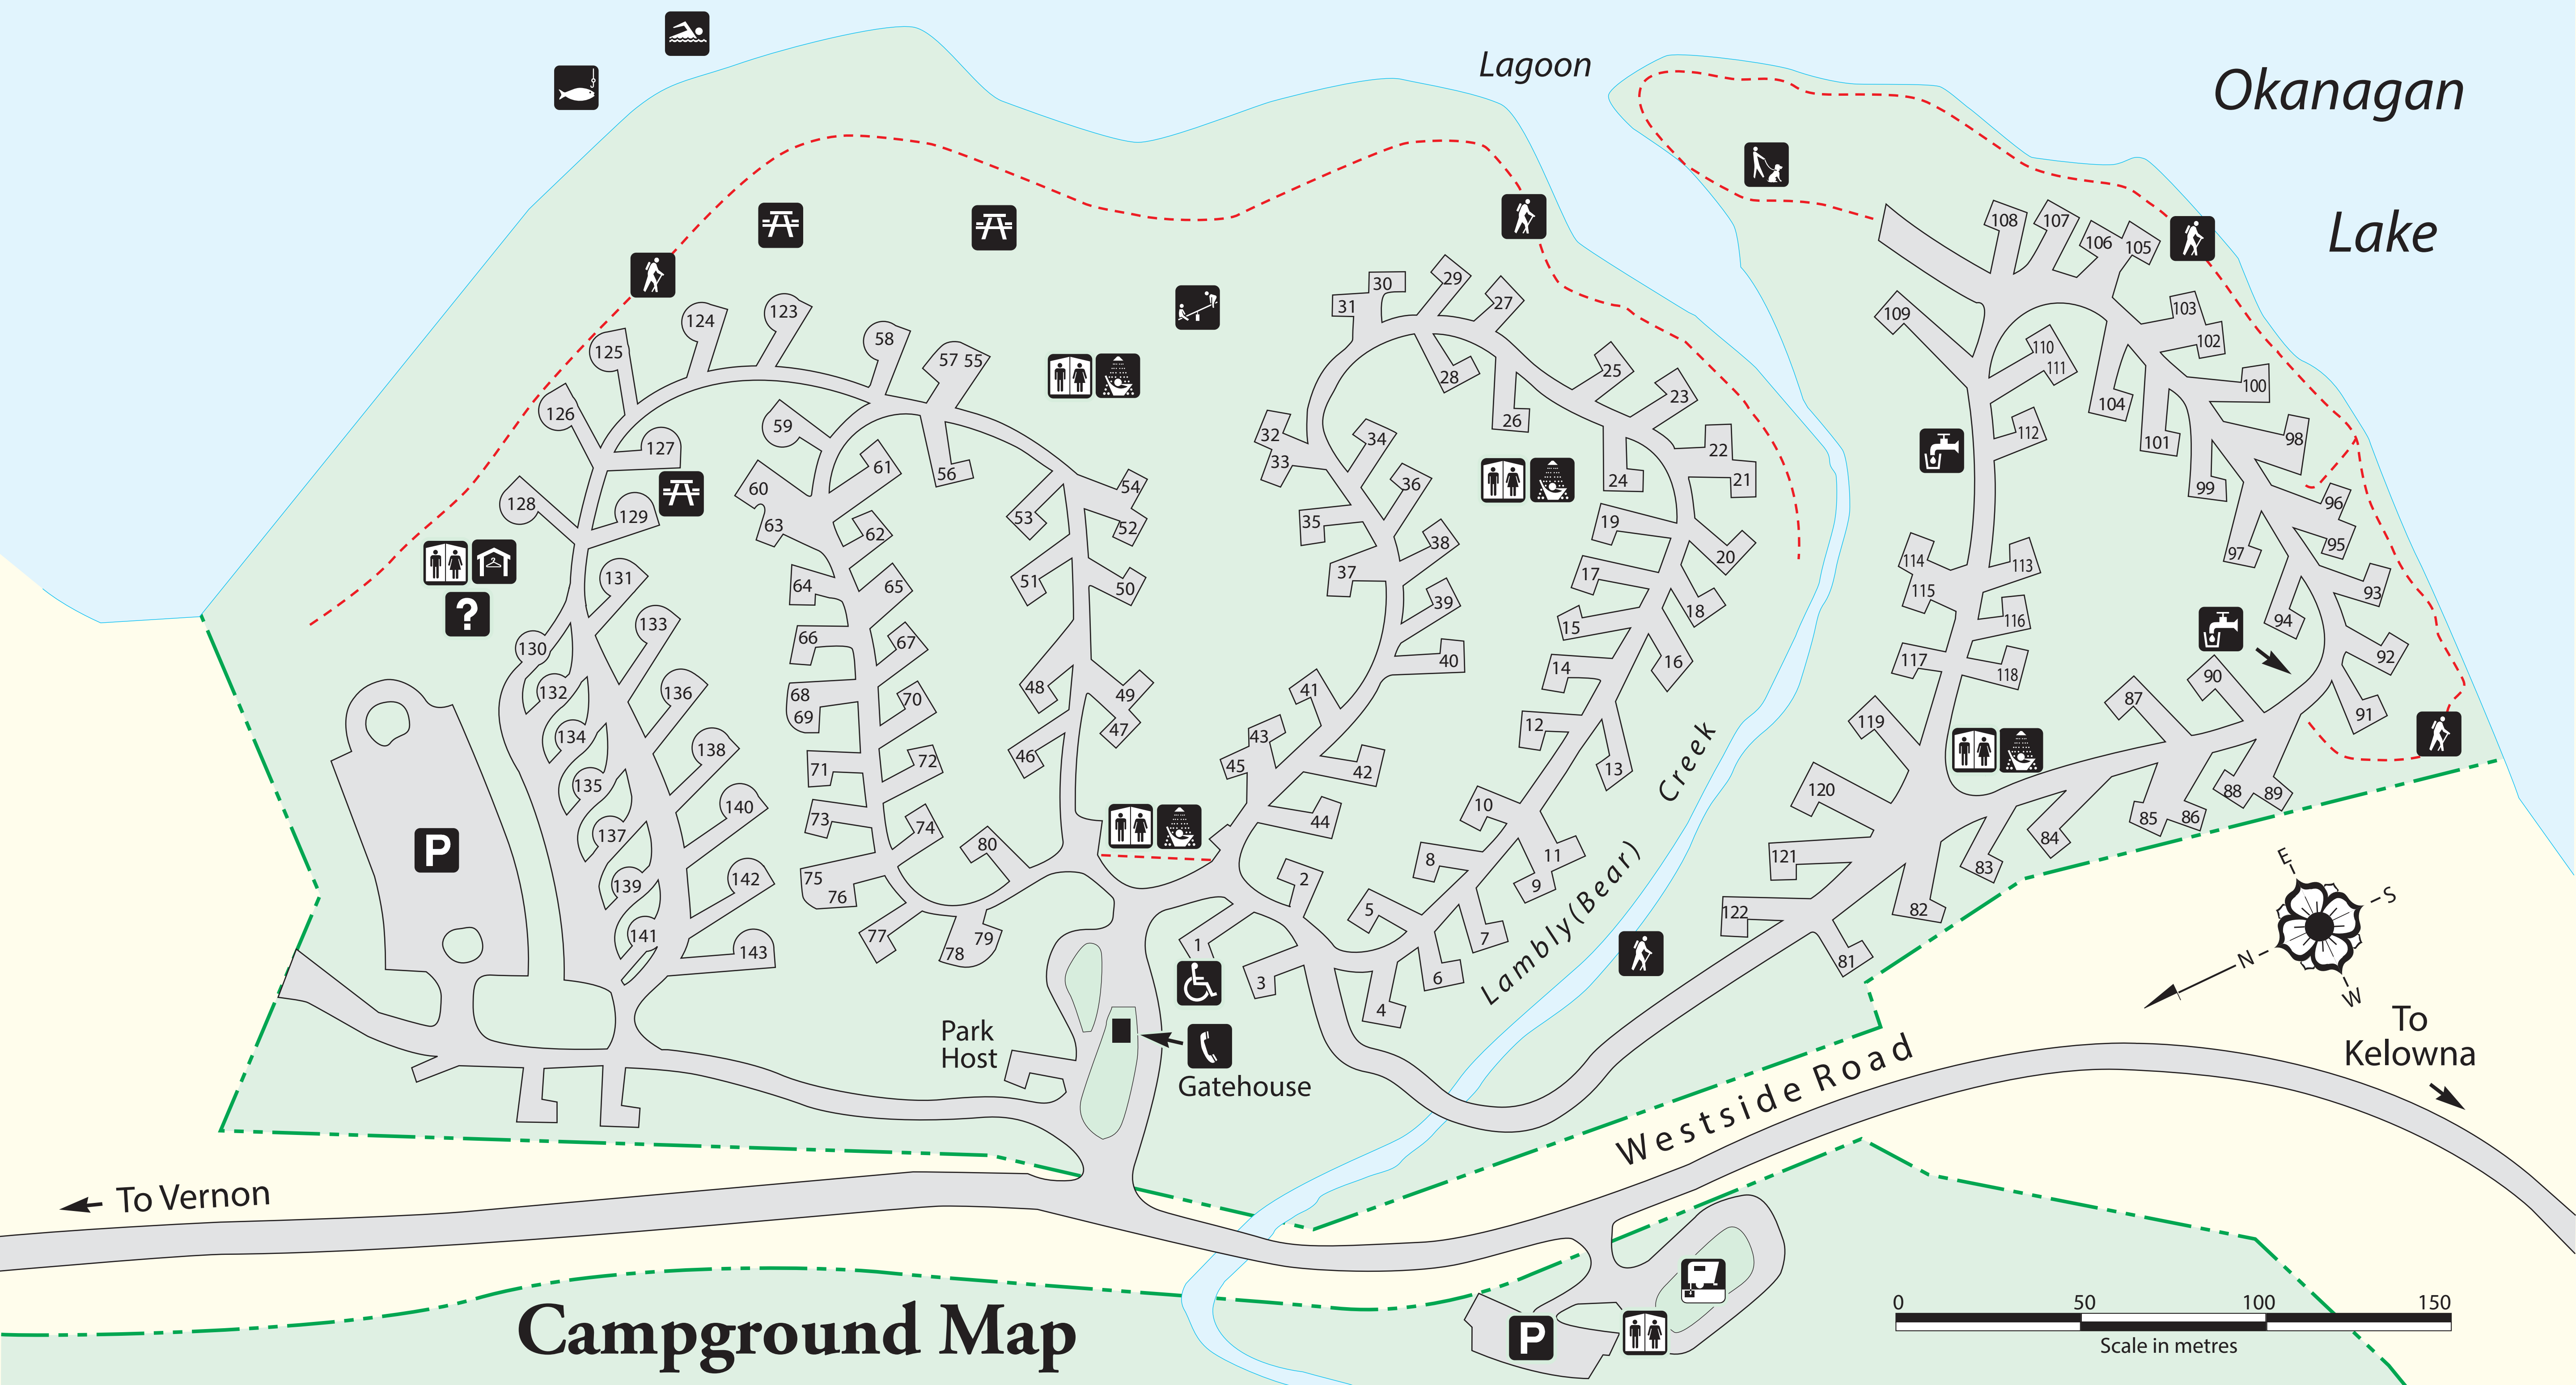

Bear Creek Provincial Park

Legend

	Information
	Parking
	Tent/Vehicle Camping
	Wheelchair Access
	Picnicking
	Fishing
	Swimming
	Nature Trail
	Sani-station
	Changehouse
	Water
	Dogs Permitted on Leash
	Garbage
	Toilets
	Showers
	Playground
	Viewpoint
	Telephone
	Trail
	Park Boundary