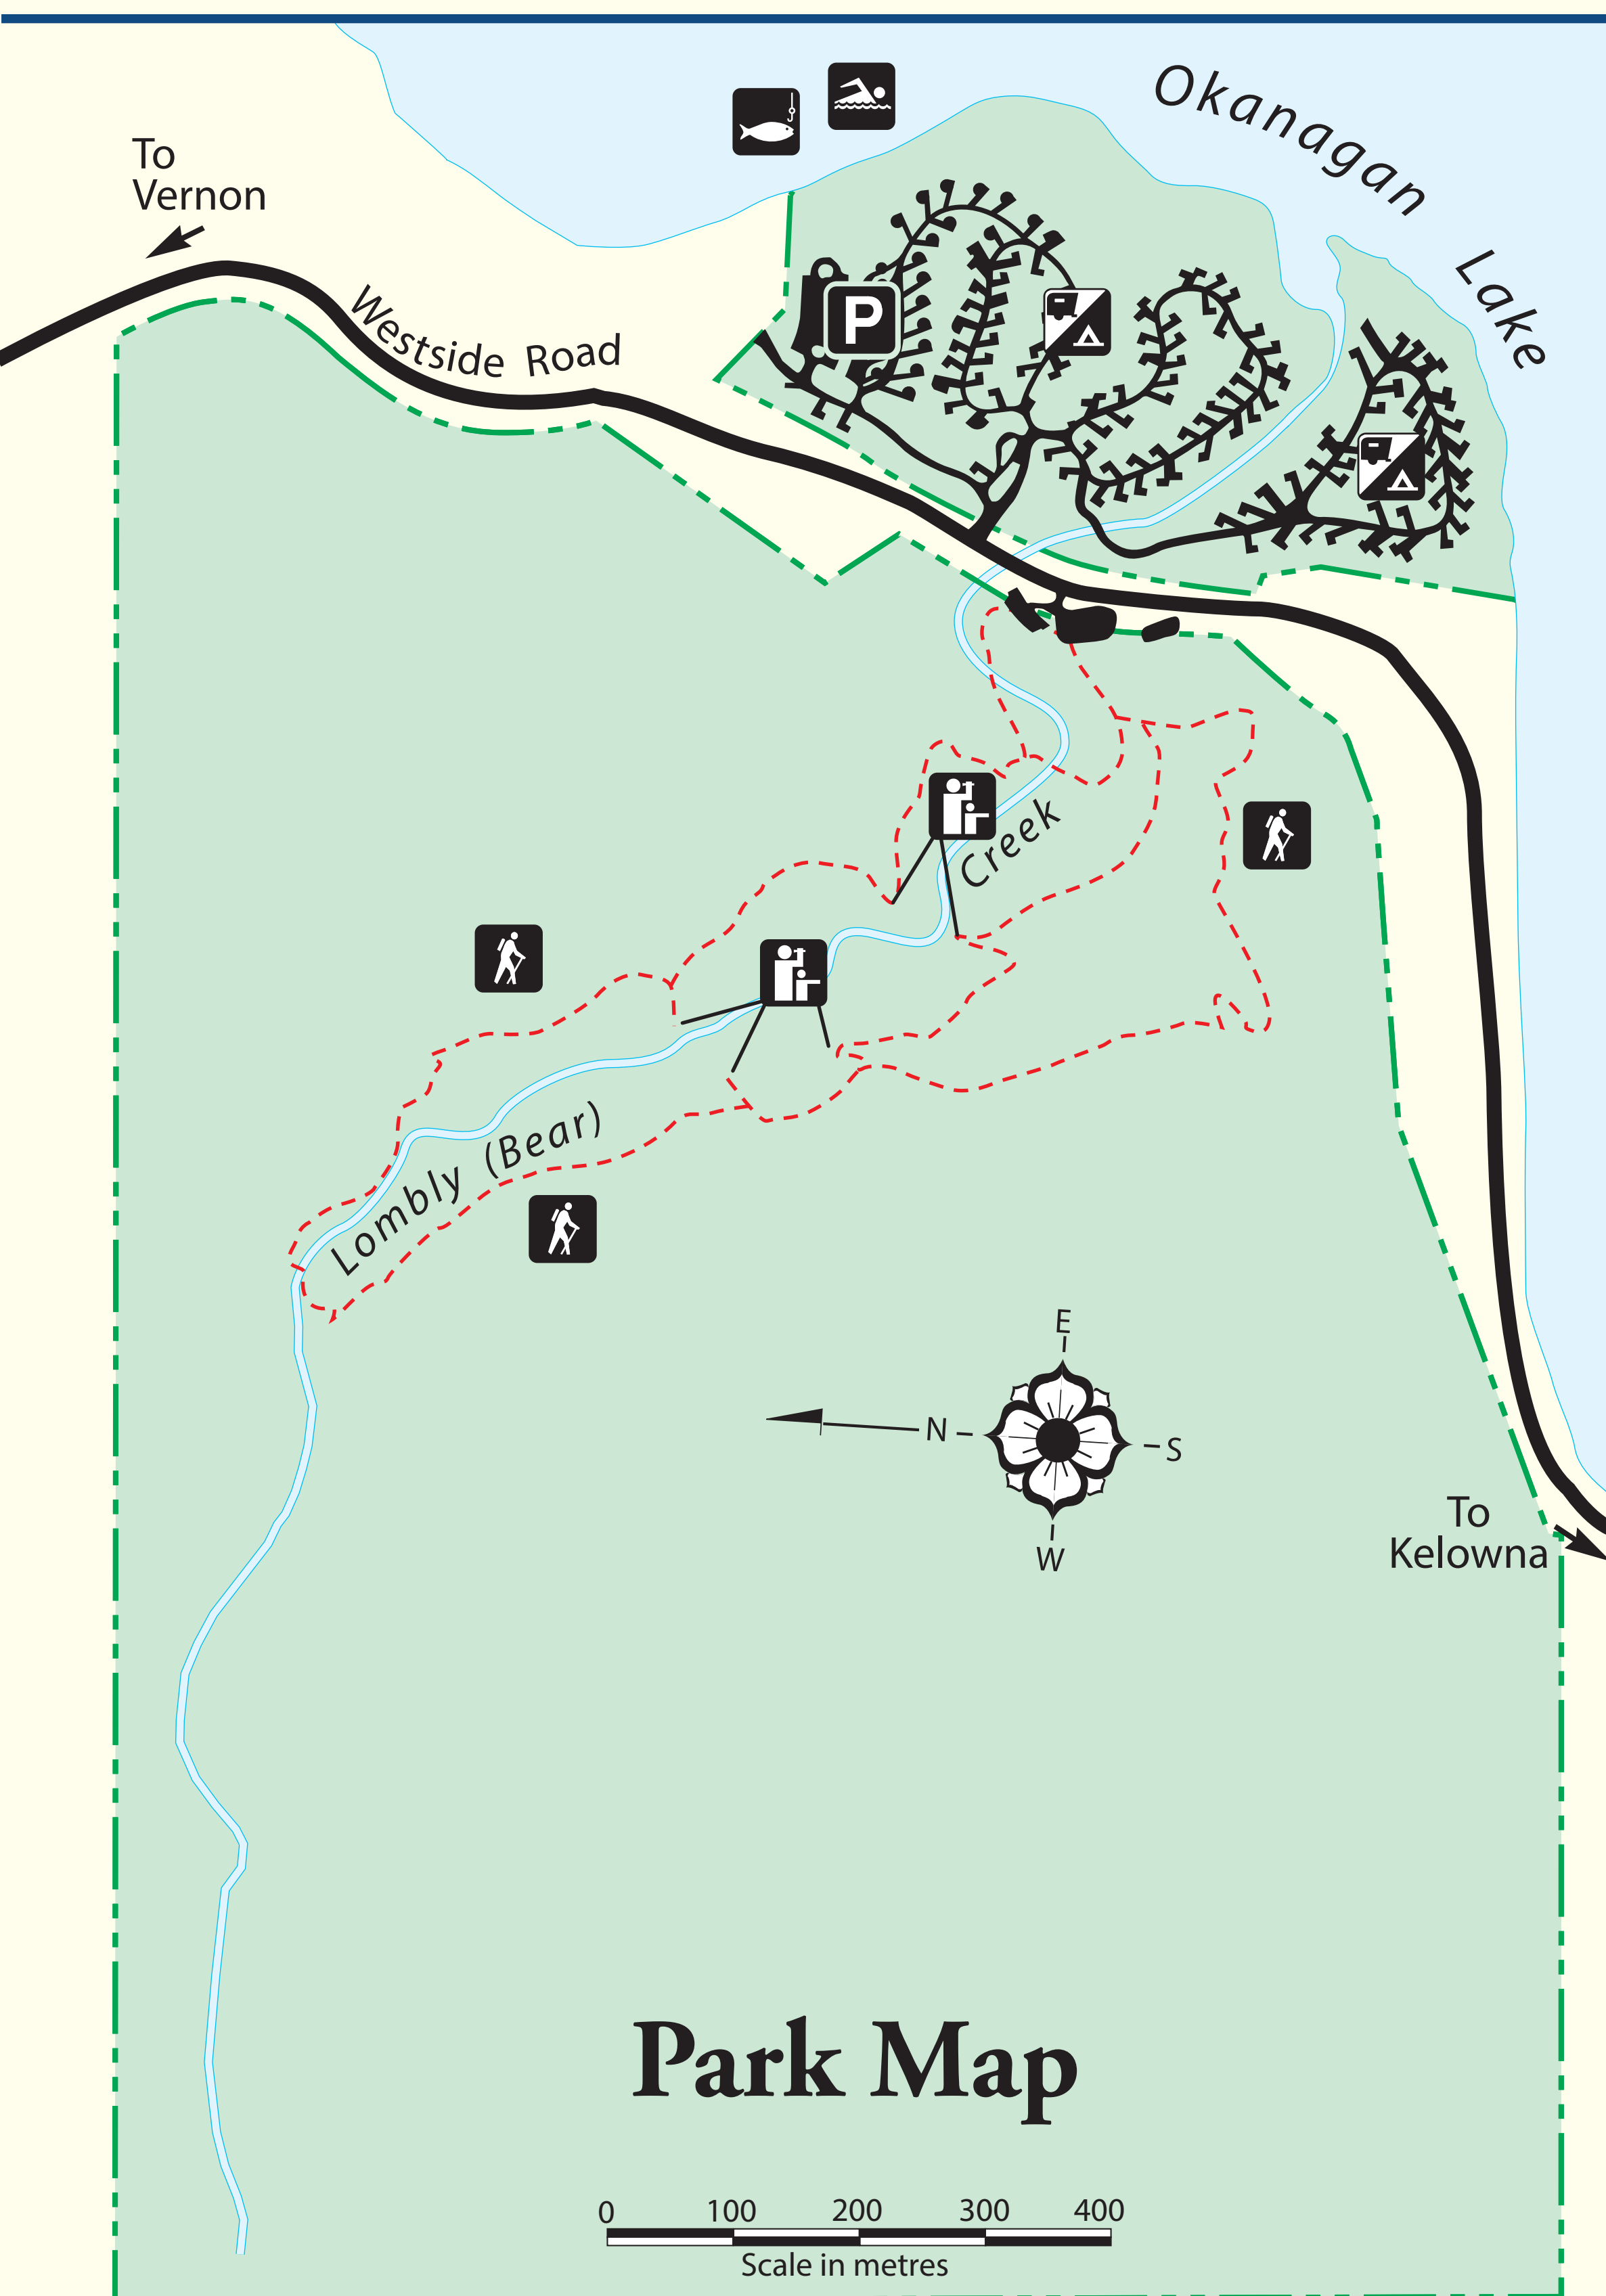

Bear Creek Provincial Park

Legend

	Information
	Parking
	Tent/Vehicle Camping
	Wheelchair Access
	Picnicking
	Fishing
	Swimming
	Nature Trail
	Sani-station
	Changehouse
	Water
	Dogs Permitted on Leash
	Garbage
	Toilets
	Showers
	Playground
	Viewpoint
	Telephone
	Trail
	Park Boundary