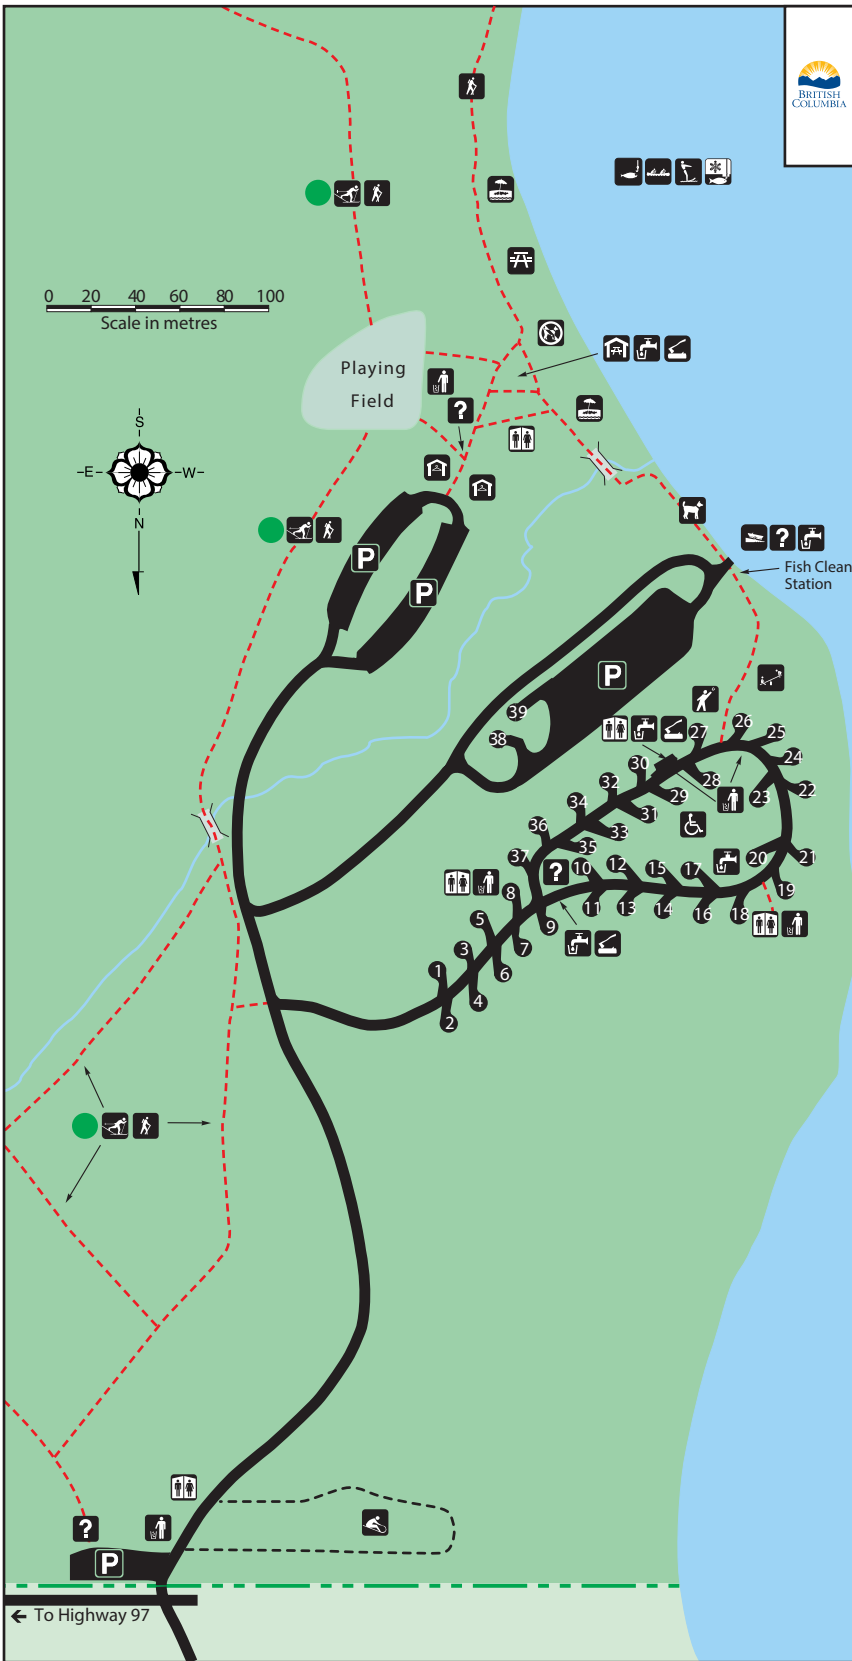

# BEATTON PROVINCIAL PARK

## Charlie Lake

0 20 40 60 80 100  
Scale in metres

### LEGEND

- Hiking
- Playground
- Canoeing
- Water Skiing
- Fishing
- Boat Launch
- Beach
- Cross-Country Skiing
- Tobogganing
- Camping
- Day-use Area
- Toilets
- Changehouse
- Wheelchair Accessible
- Parking
- Water
- Waste Disposal
- No Dogs Allowed
- Dog Beach
- Firewood
- Picnic Shelter
- Horseshoes
- Information
- Ice Fishing
- Beginner Ski Trail
- Intermediate Ski Trail
- Park Boundary
- Trail

← To Highway 97