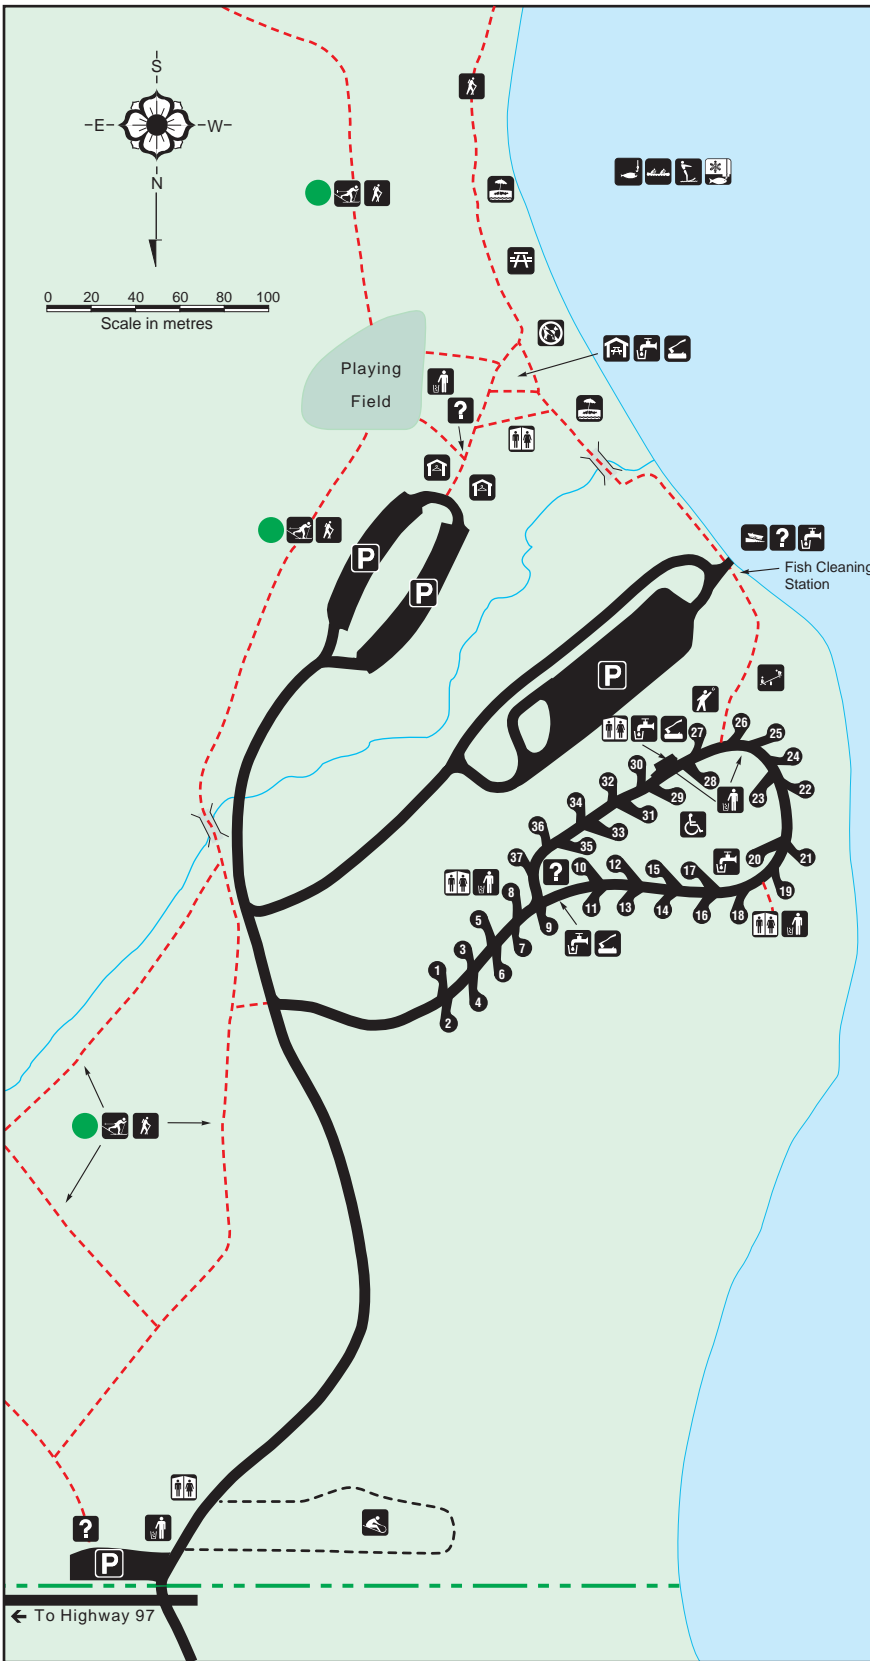

# Beaton

PROVINCIAL PARK

## Charlie Lake

0 20 40 60 80 100  
Scale in metres

### LEGEND

- Hiking
- Playground
- Canoeing
- Water Skiing
- Fishing
- Boat Launch
- Beach
- Cross-Country Skiing
- Tobogganing
- Camping
- Picnic Area
- Toilets
- Changehouse
- Wheelchair Accessible
- Parking
- Water
- Waste Disposal
- No Dogs Allowed
- Firewood
- Picnic Shelter
- Horseshoes
- Information
- Ice Fishing
- Beginner Ski Trail
- Intermediate Ski Trail
- Park Boundary
- Trail