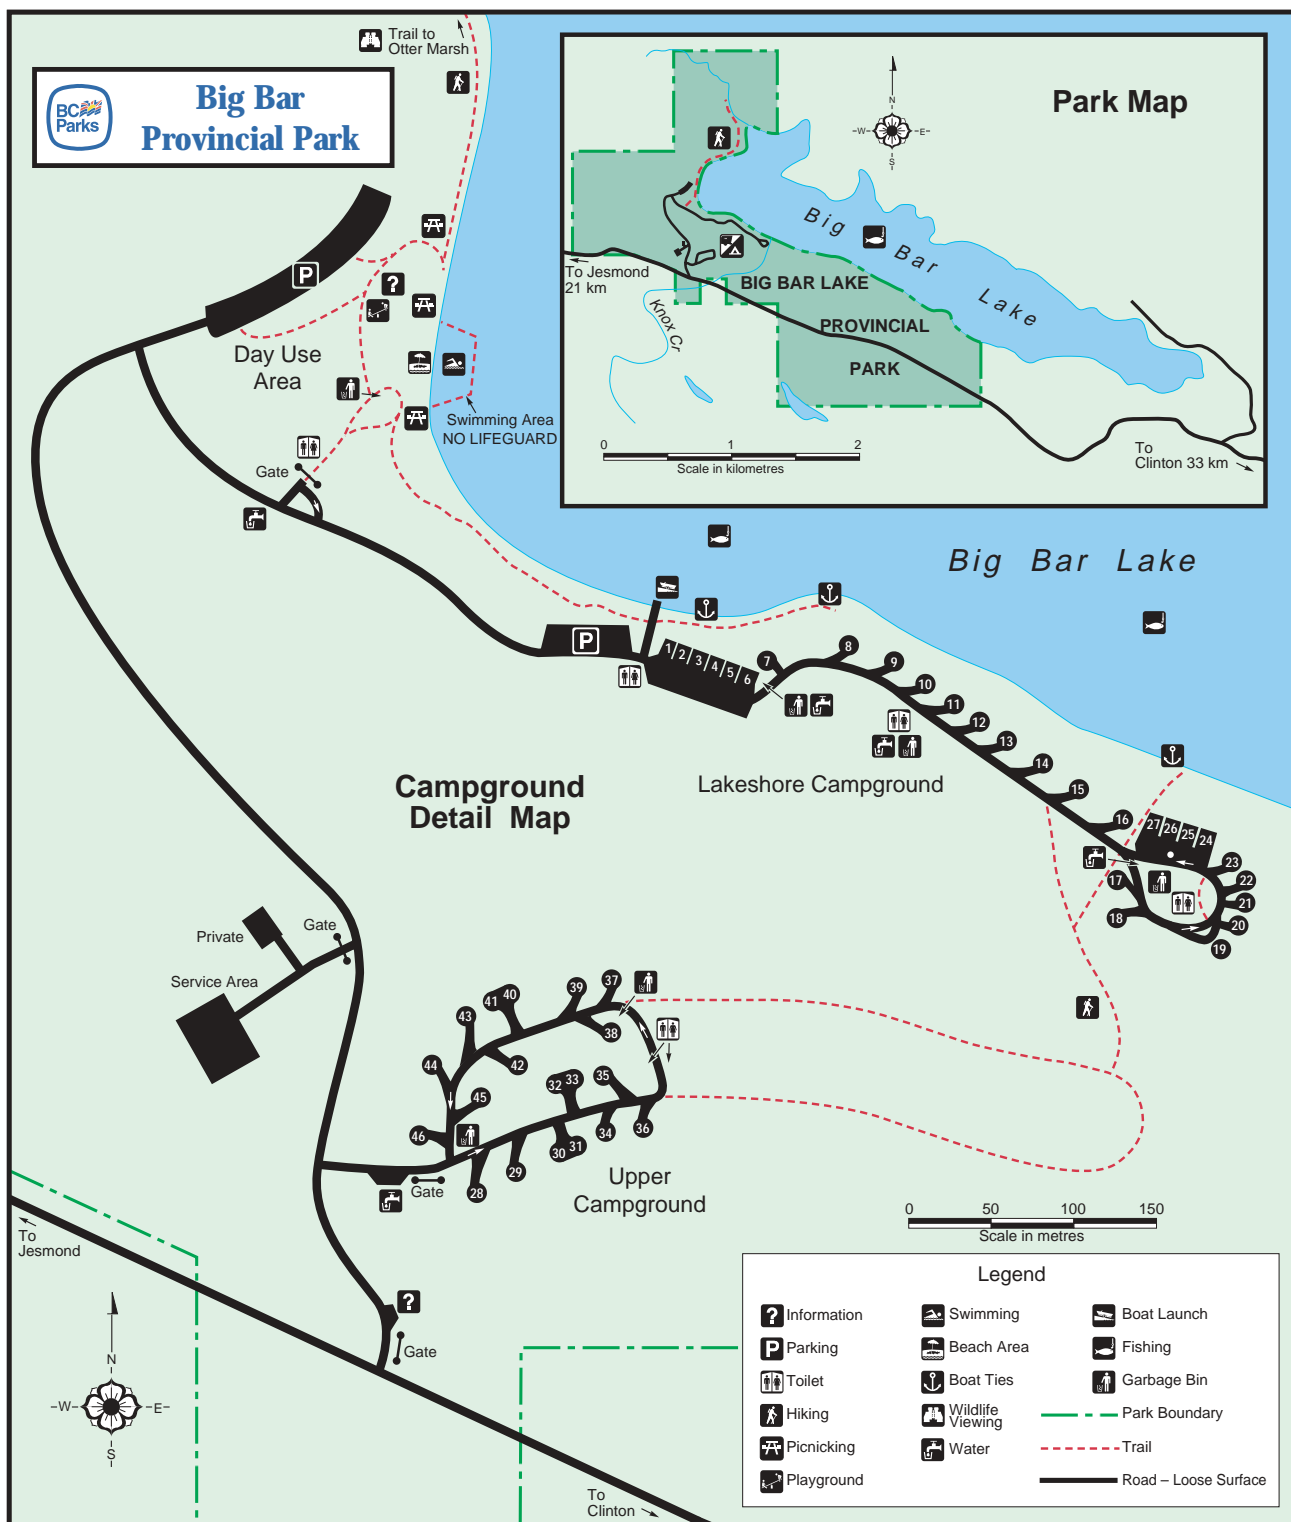

BC Parks
Big Bar Provincial Park

Legend

Information	Swimming	Boat Launch
Parking	Beach Area	Fishing
Toilet	Boat Ties	Garbage Bin
Hiking	Wildlife Viewing	Park Boundary
Picnicking	Water	Trail
Playground		Road - Loose Surface