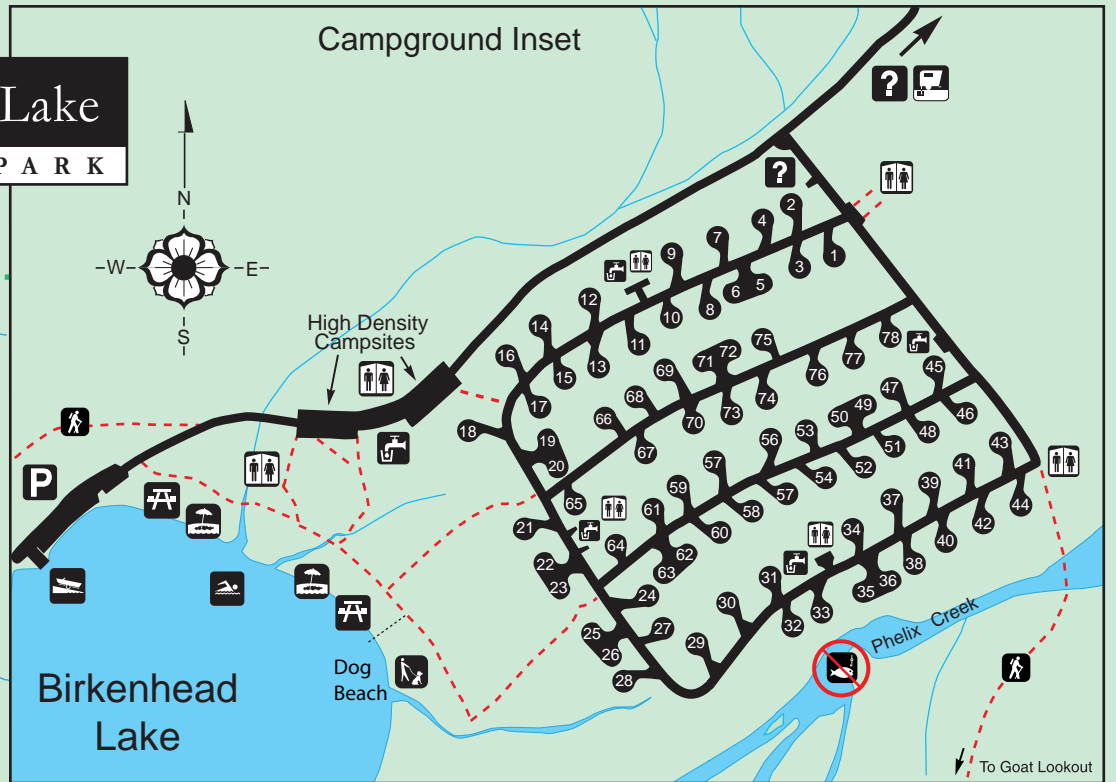

Birkenhead Lake

PROVINCIAL PARK

Campground Inset

Birkenhead Lake

High Density Campsites

Dog Beach

Phelix Creek

To Goat Lookout

Mount John Decker

D'arcy 24 km. Pemberton 54 km.

See Inset

Goat Lookout

Sockeye Creek

Lake

Birkenhead

Birkenhead River

Tailleur Creek

Birkenhead Mountain

LEGEND

- | | | | |
|--|-------------------------|--|-----------------------|
| | Tent/Vehicle Campground | | Parking |
| | Information | | Picnic Area |
| | Boat Launch | | Toilets |
| | Mountain Biking | | Water |
| | Sani-Station | | Hiking |
| | Swimming | | Viewpoint |
| | Road | | No Motor Bikes / ATVs |
| | Trail | | Park Boundary |