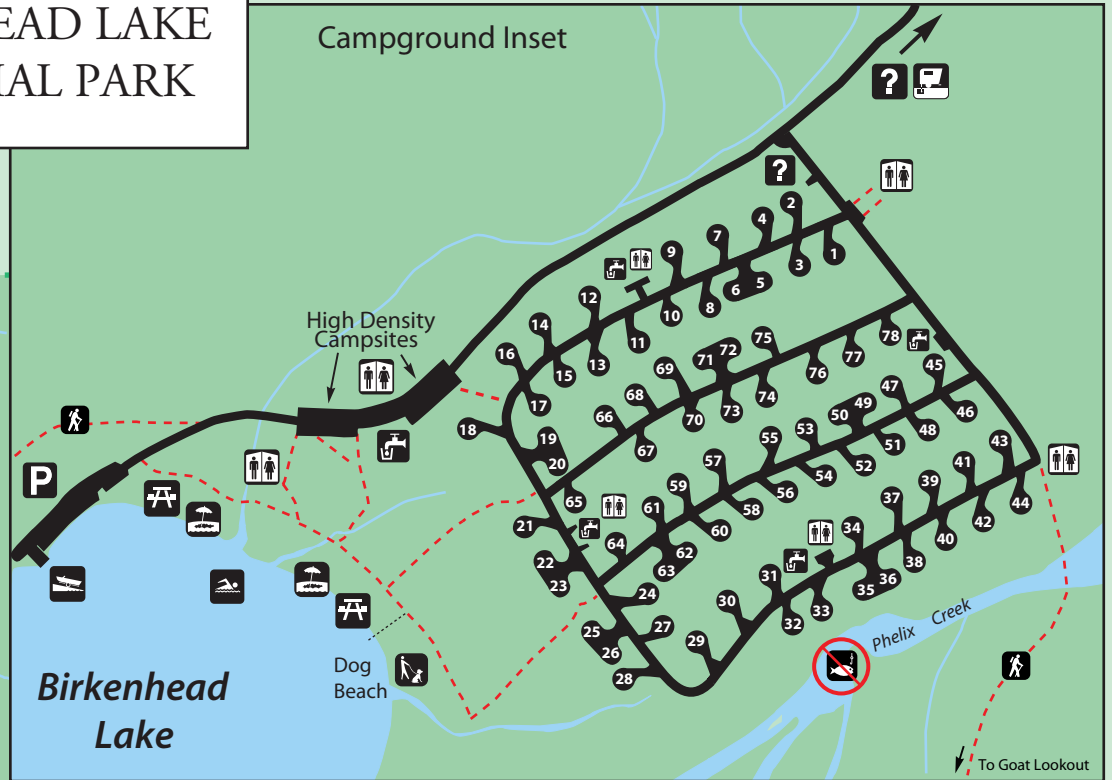

BIRKENHEAD LAKE PROVINCIAL PARK

Campground Inset

Birkenhead Lake

High Density Campsites

Dog Beach

Mount John Decker

D'arcy 24 km
Pemberton 54 km

See Inset

Goat Lookout

LEGEND

- | | | | |
|--|-------------------------|--|-----------------------|
| | Tent/Vehicle Campground | | Parking |
| | Information | | Day-use Area |
| | Boat Launch | | Toilets |
| | Mountain Biking | | Water |
| | Sani-Station | | Hiking |
| | Swimming | | Point of Interest |
| | Road | | No Motor Bikes / ATVs |
| | Trail | | Park Boundary |

0 0.5 1 1.5 2
Scale in kilometres

Birkenhead Mountain