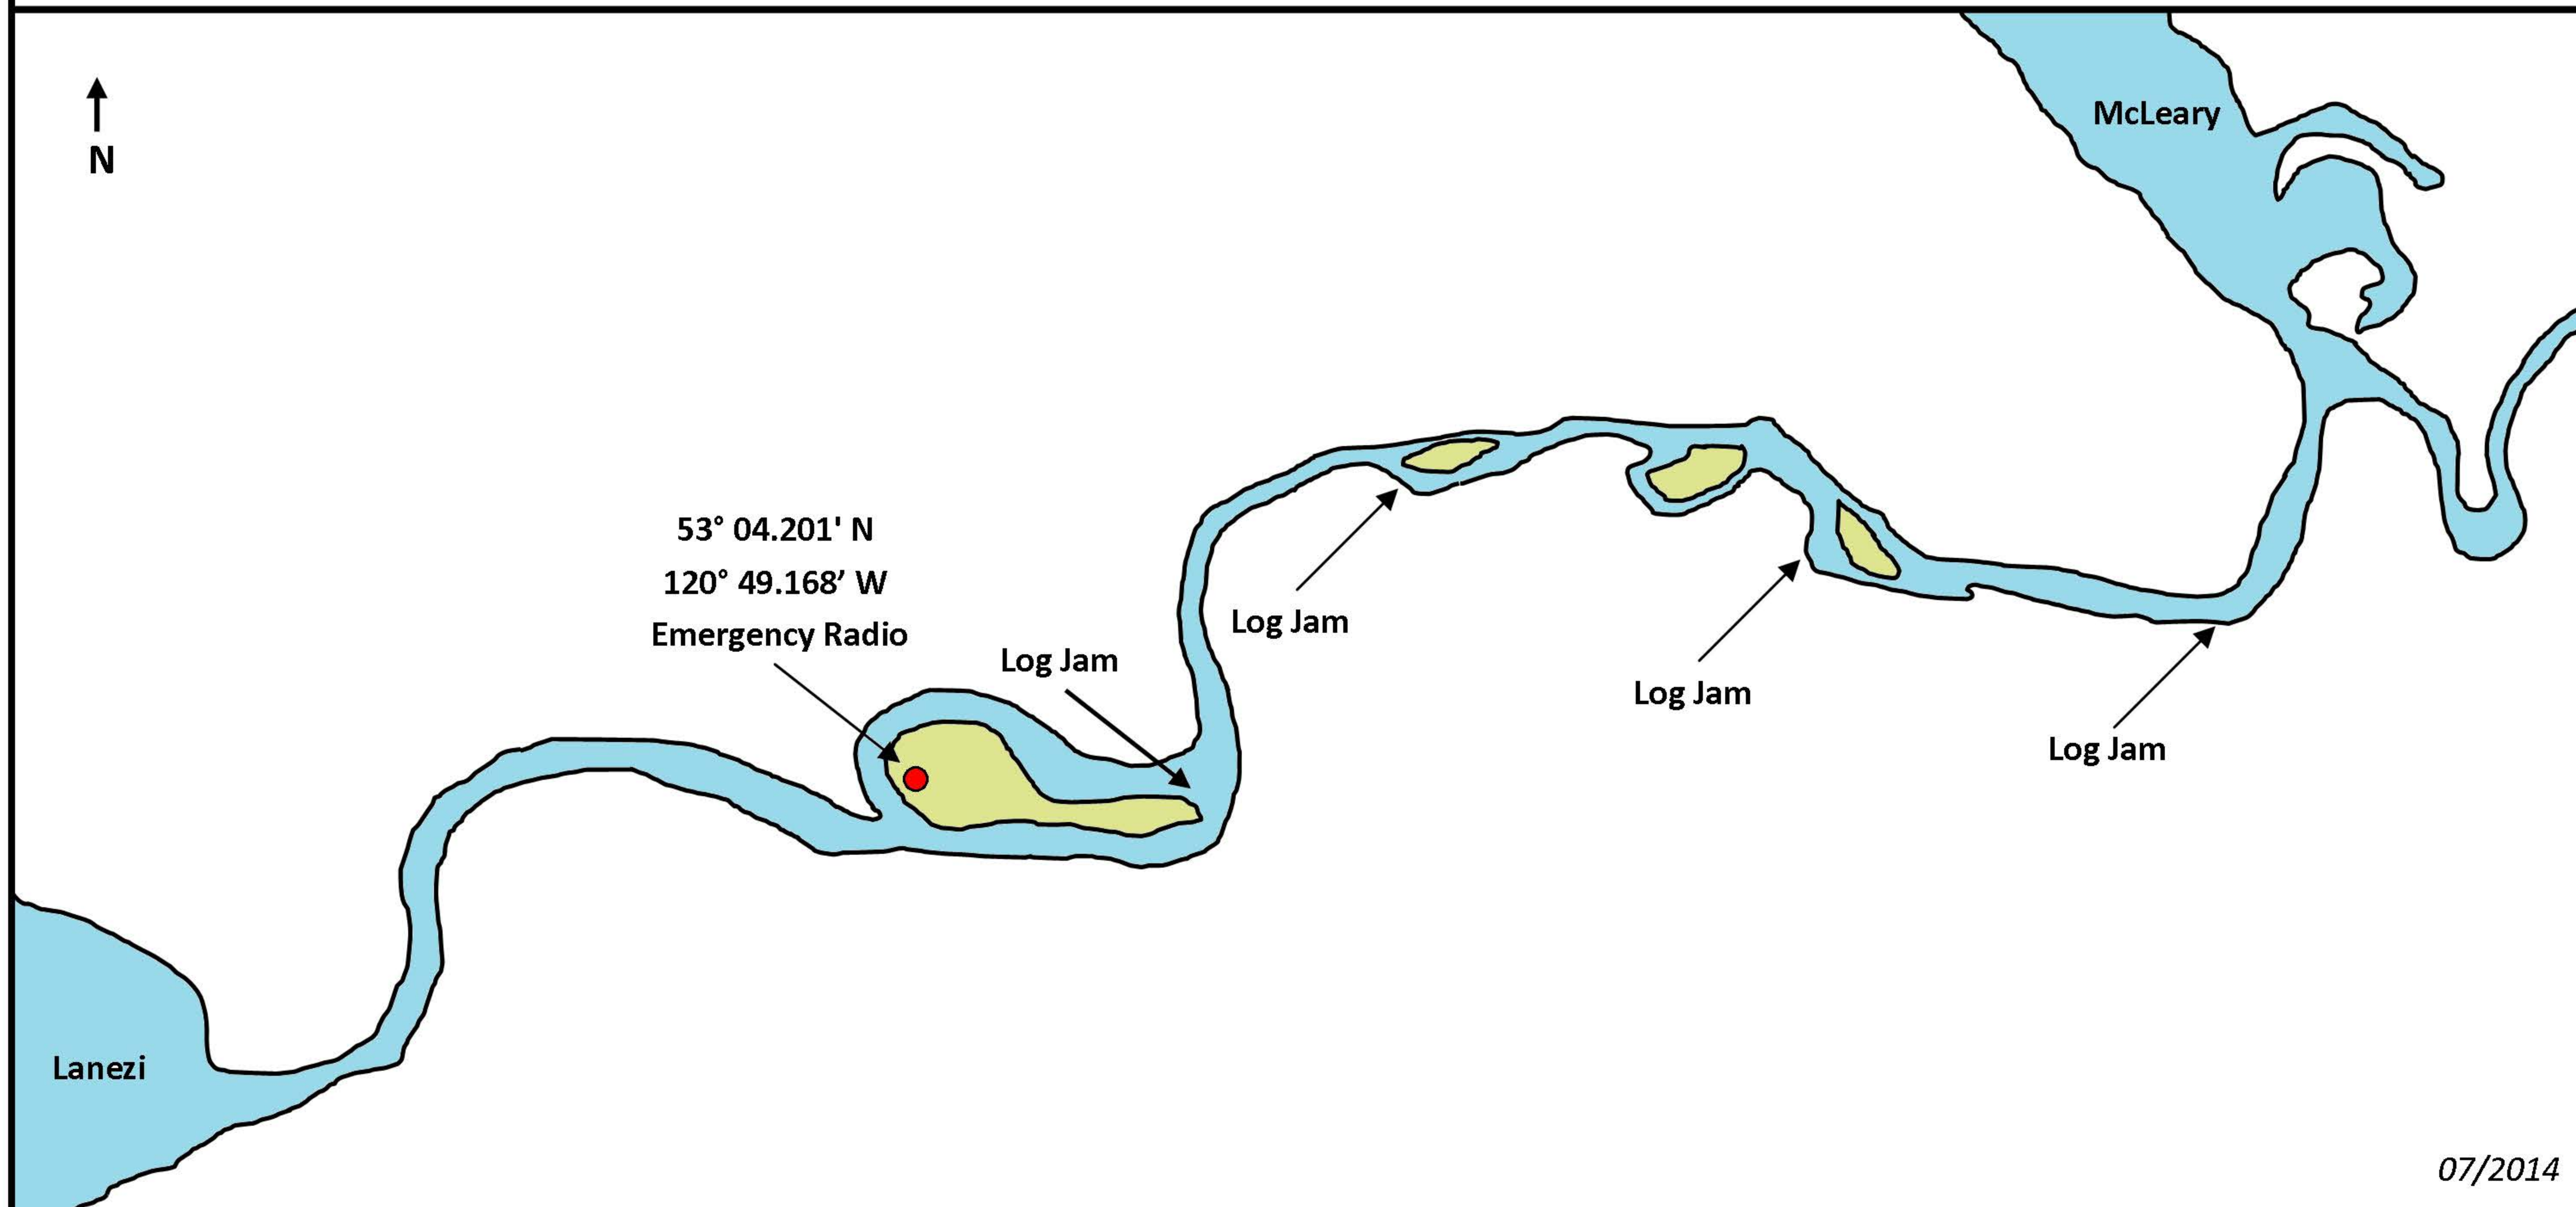

BC Parks

Bowron Lake Provincial Park Cariboo River System

07/2014

LEGEND:

Emergency Radio
Important Points

ATTENTION:

Use caution as river hazards can change frequently.
Canoeists must remain alert for sweepers, deadheads, and other natural hazards at all times.