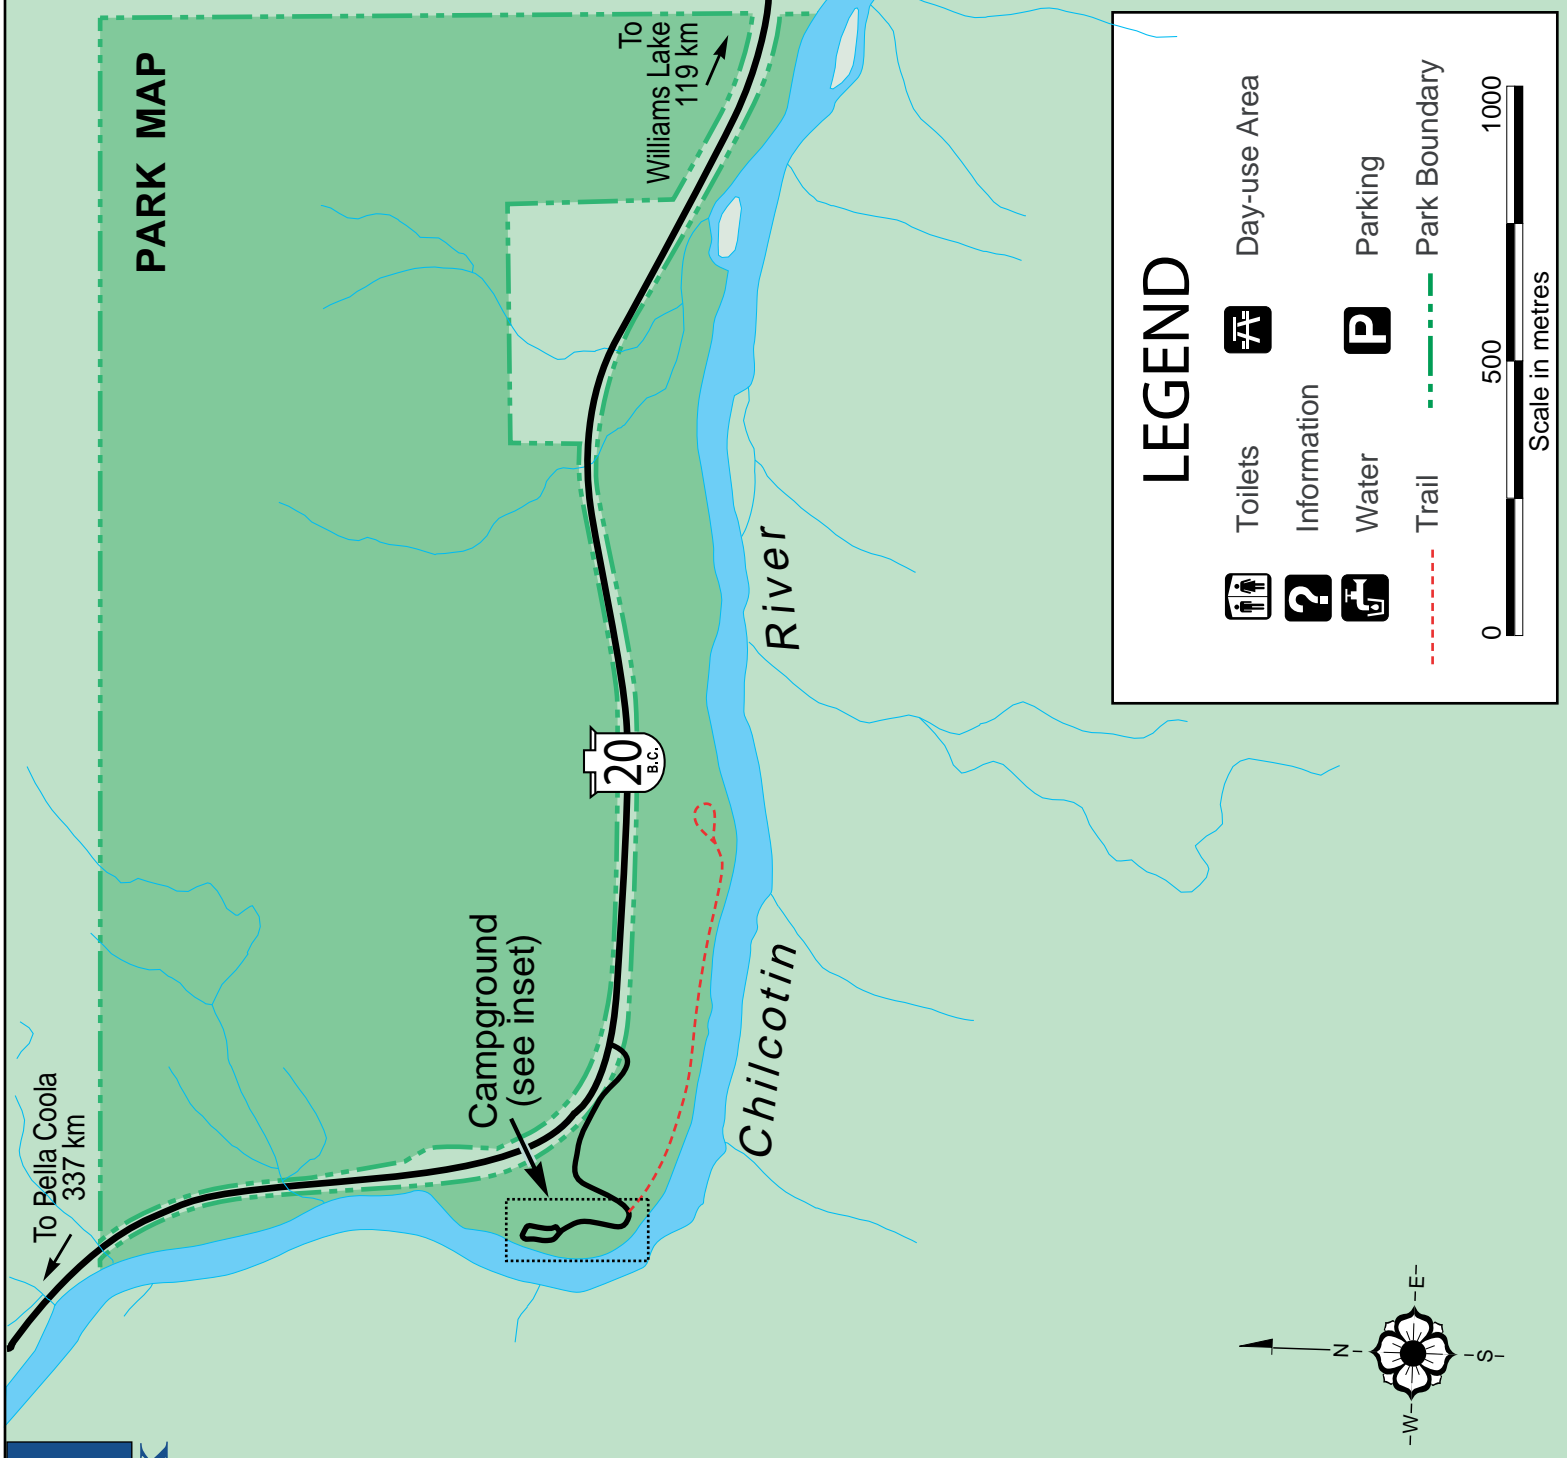

Bull Canyon

PROVINCIAL PARK

CAMPGROUND INSET

PARK MAP

LEGEND

- Toilets
- Information
- Water
- Parking
- Day-use Area
- Trail
- Park Boundary