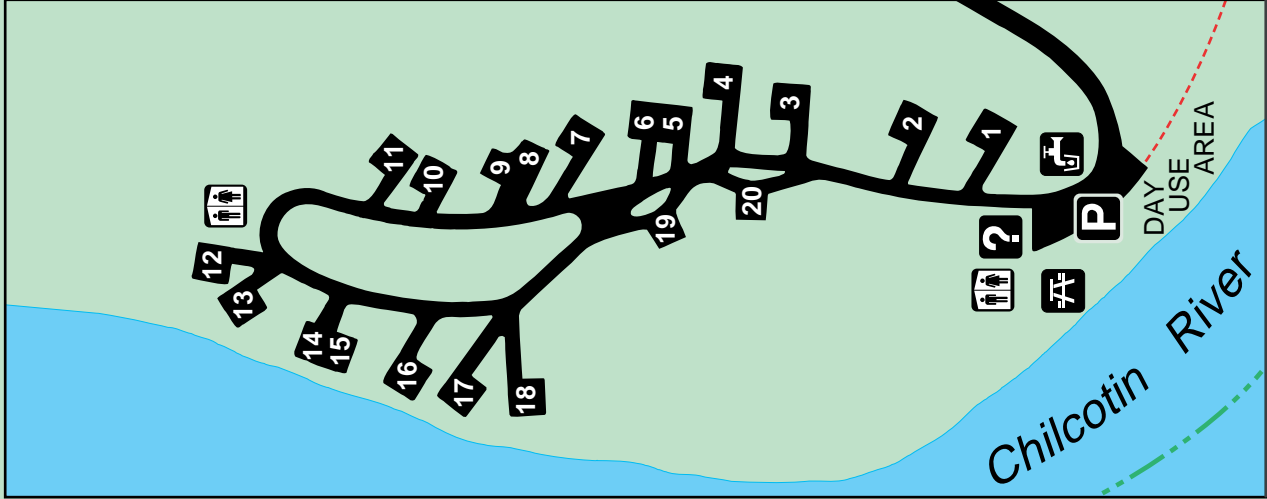

Bull Canyon

PROVINCIAL PARK

CAMPGROUND INSET

PARK MAP

LEGEND

- Toilets
- Information
- Water
- Parking
- Day-use Area
- Trail
- Park Boundary