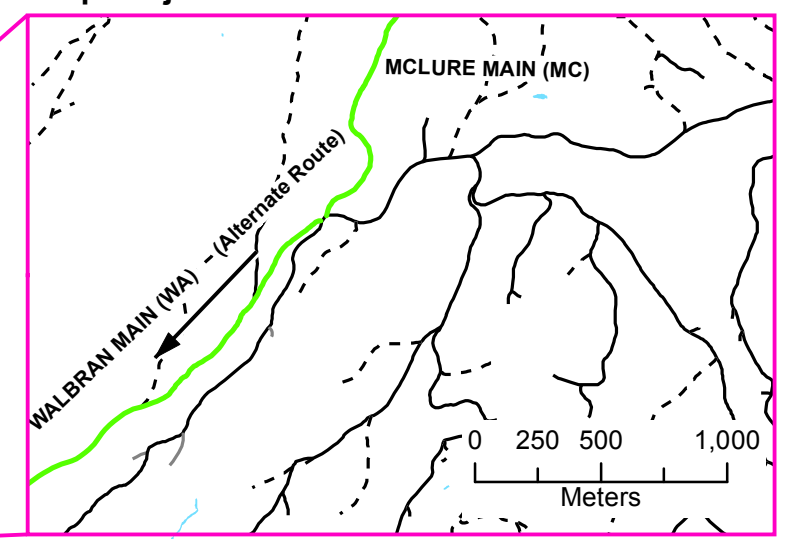

Inset Map: Major Junction near south end of McClure Lake