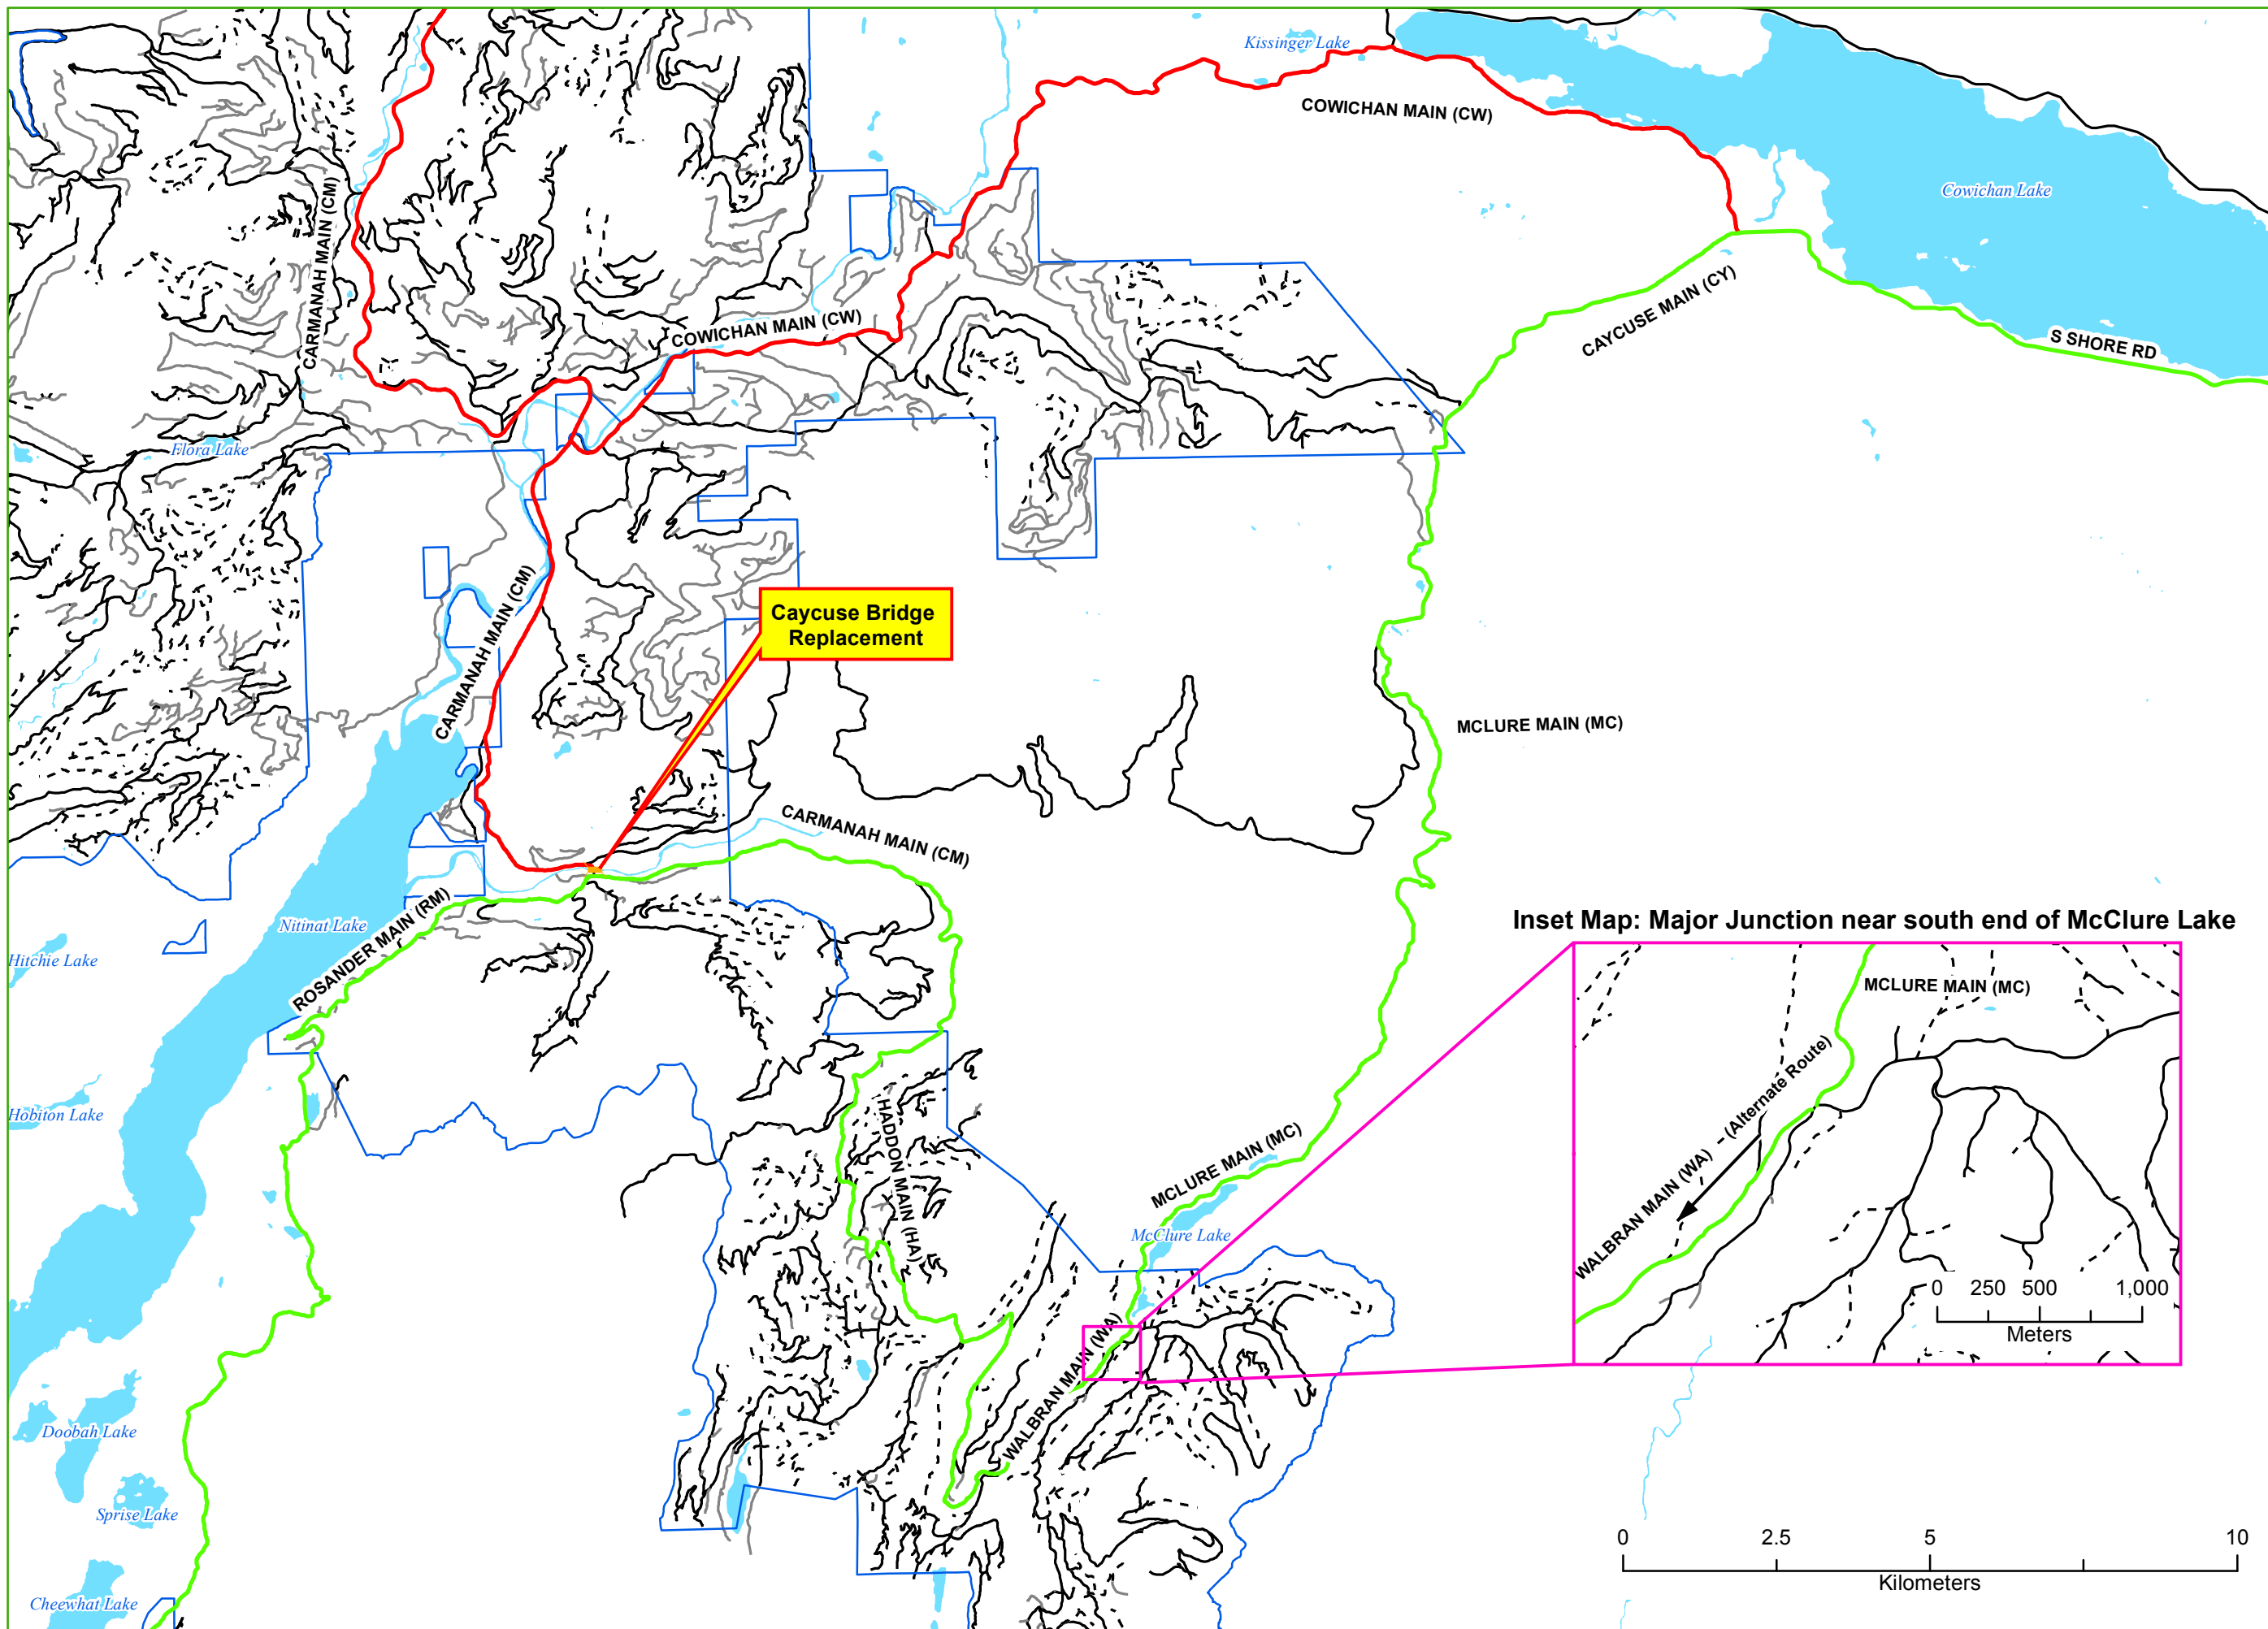

Western Forest Products Inc.
DEFINING A HIGHER STANDARD™

OVERVIEW

Forest Region: Coast
Forest District: South Island
Land District: Barclay
Cascades: West C
Tenure: TFL44

Map Author: mdgreen
Map Date: July-21-17

1:100,000

Legend

- Caycuse Bridge
- Route Blocked at Caycuse Bridge
- Alternate Route
- TFL44 Defined Forest Area
- Road - Unknown
- Road - Constructed
- Road - Deactivated
- Oceans & Lakes