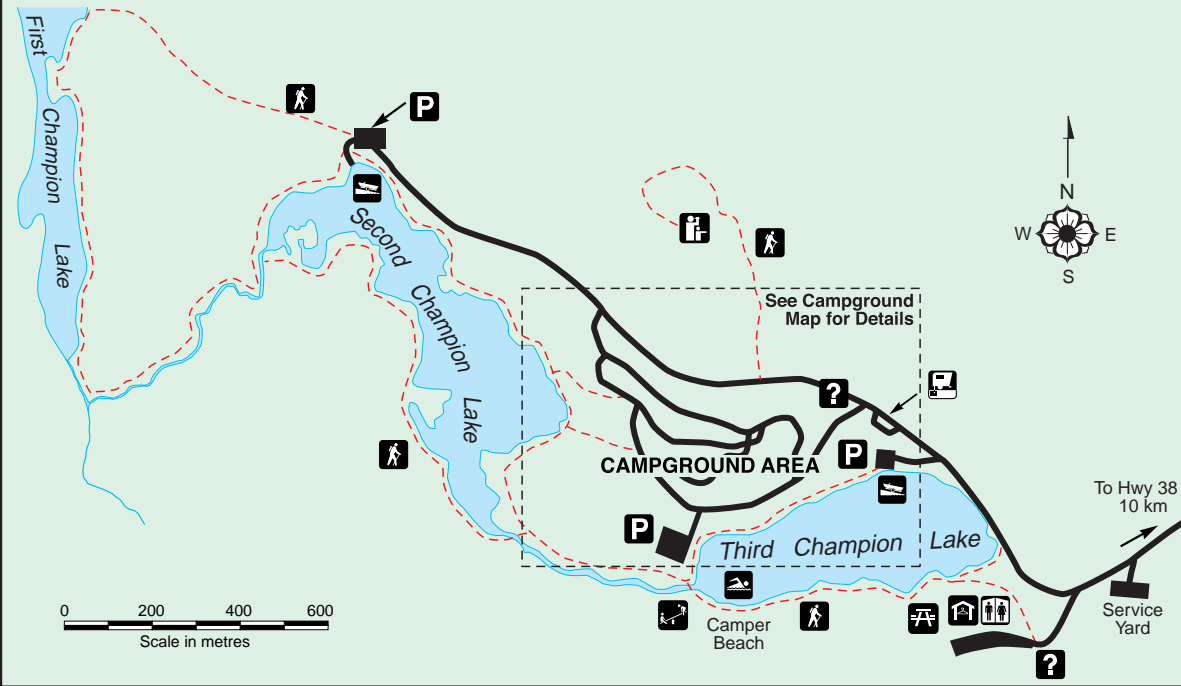

Champion Lakes

PROVINCIAL PARK

LEGEND

- Parking
- Information
- Toilets
- Changehouse
- Amphitheatre
- Boat Launch (No Motors)
- Sani-Station
- Playground
- Lookout
- Picnic Area
- Swimming
- Water
- Waste Disposal
- Hiking Trail

CAMPGROUND MAP