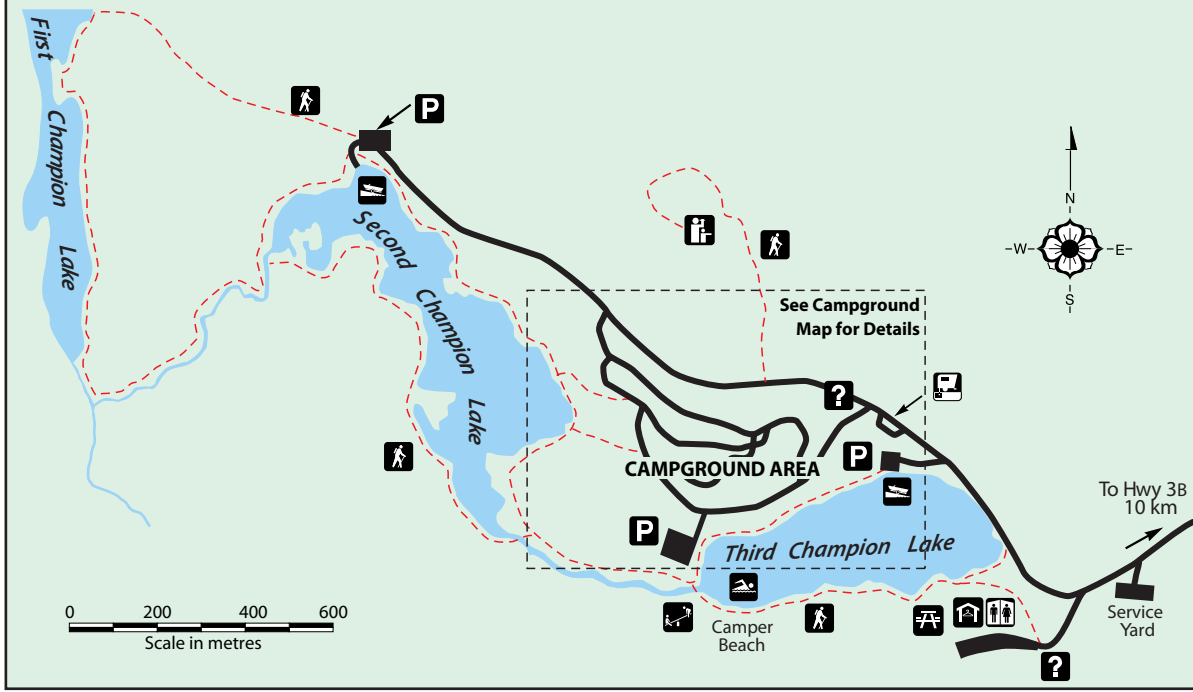

CHAMPION LAKES PROVINCIAL PARK

LEGEND

- Parking
- Information
- Toilets
- Changehouse
- Amphitheatre
- Boat Launch (No Motors)
- Sani-Station
- Playground
- Point of Interest
- Picnic Area
- Swimming
- Water
- Waste Disposal
- Hiking Trail