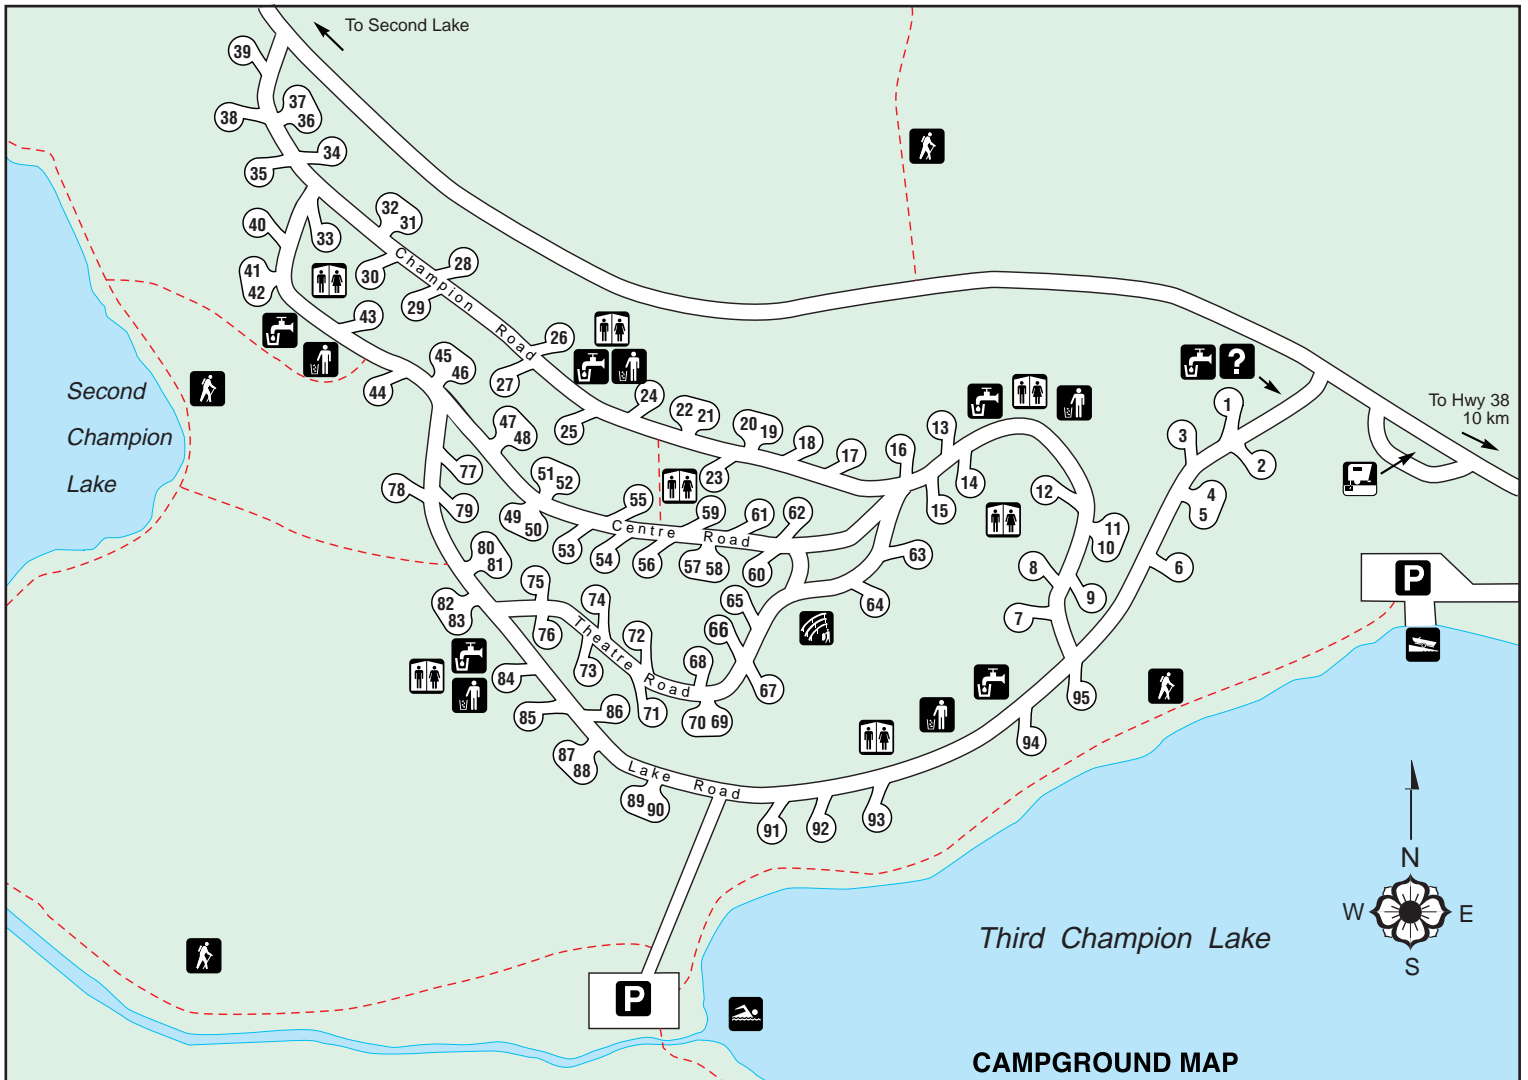

Champion Lakes

PROVINCIAL PARK

LEGEND

- Parking
- Information
- Toilets
- Changehouse
- Amphitheatre
- Boat Launch (No Motors)
- Sani-Station
- Playground
- Lookout
- Picnic Area
- Swimming
- Water
- Waste Disposal
- Hiking Trail

CAMPGROUND MAP