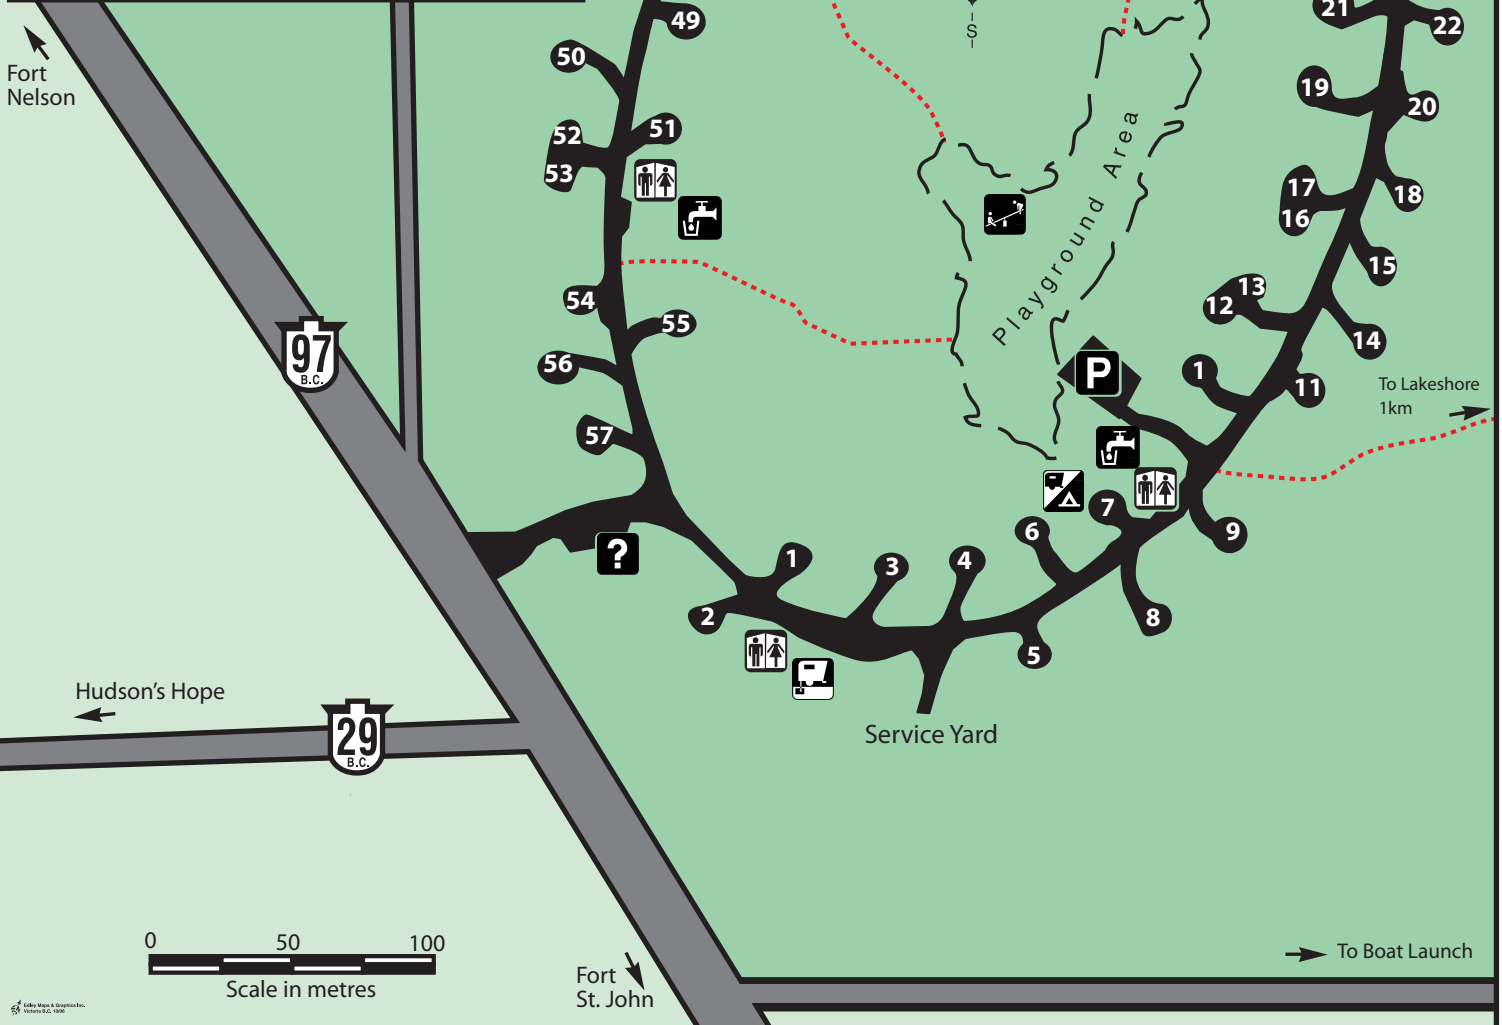

LEGEND					
	Vehicle/Tent Camping		Toilets		Fishing
	Boat Launch		Playground		Trail
	Sani-station		Information		Park Boundary
	Parking		Drinking Water		Road

Fort St. John

To Boat Launch