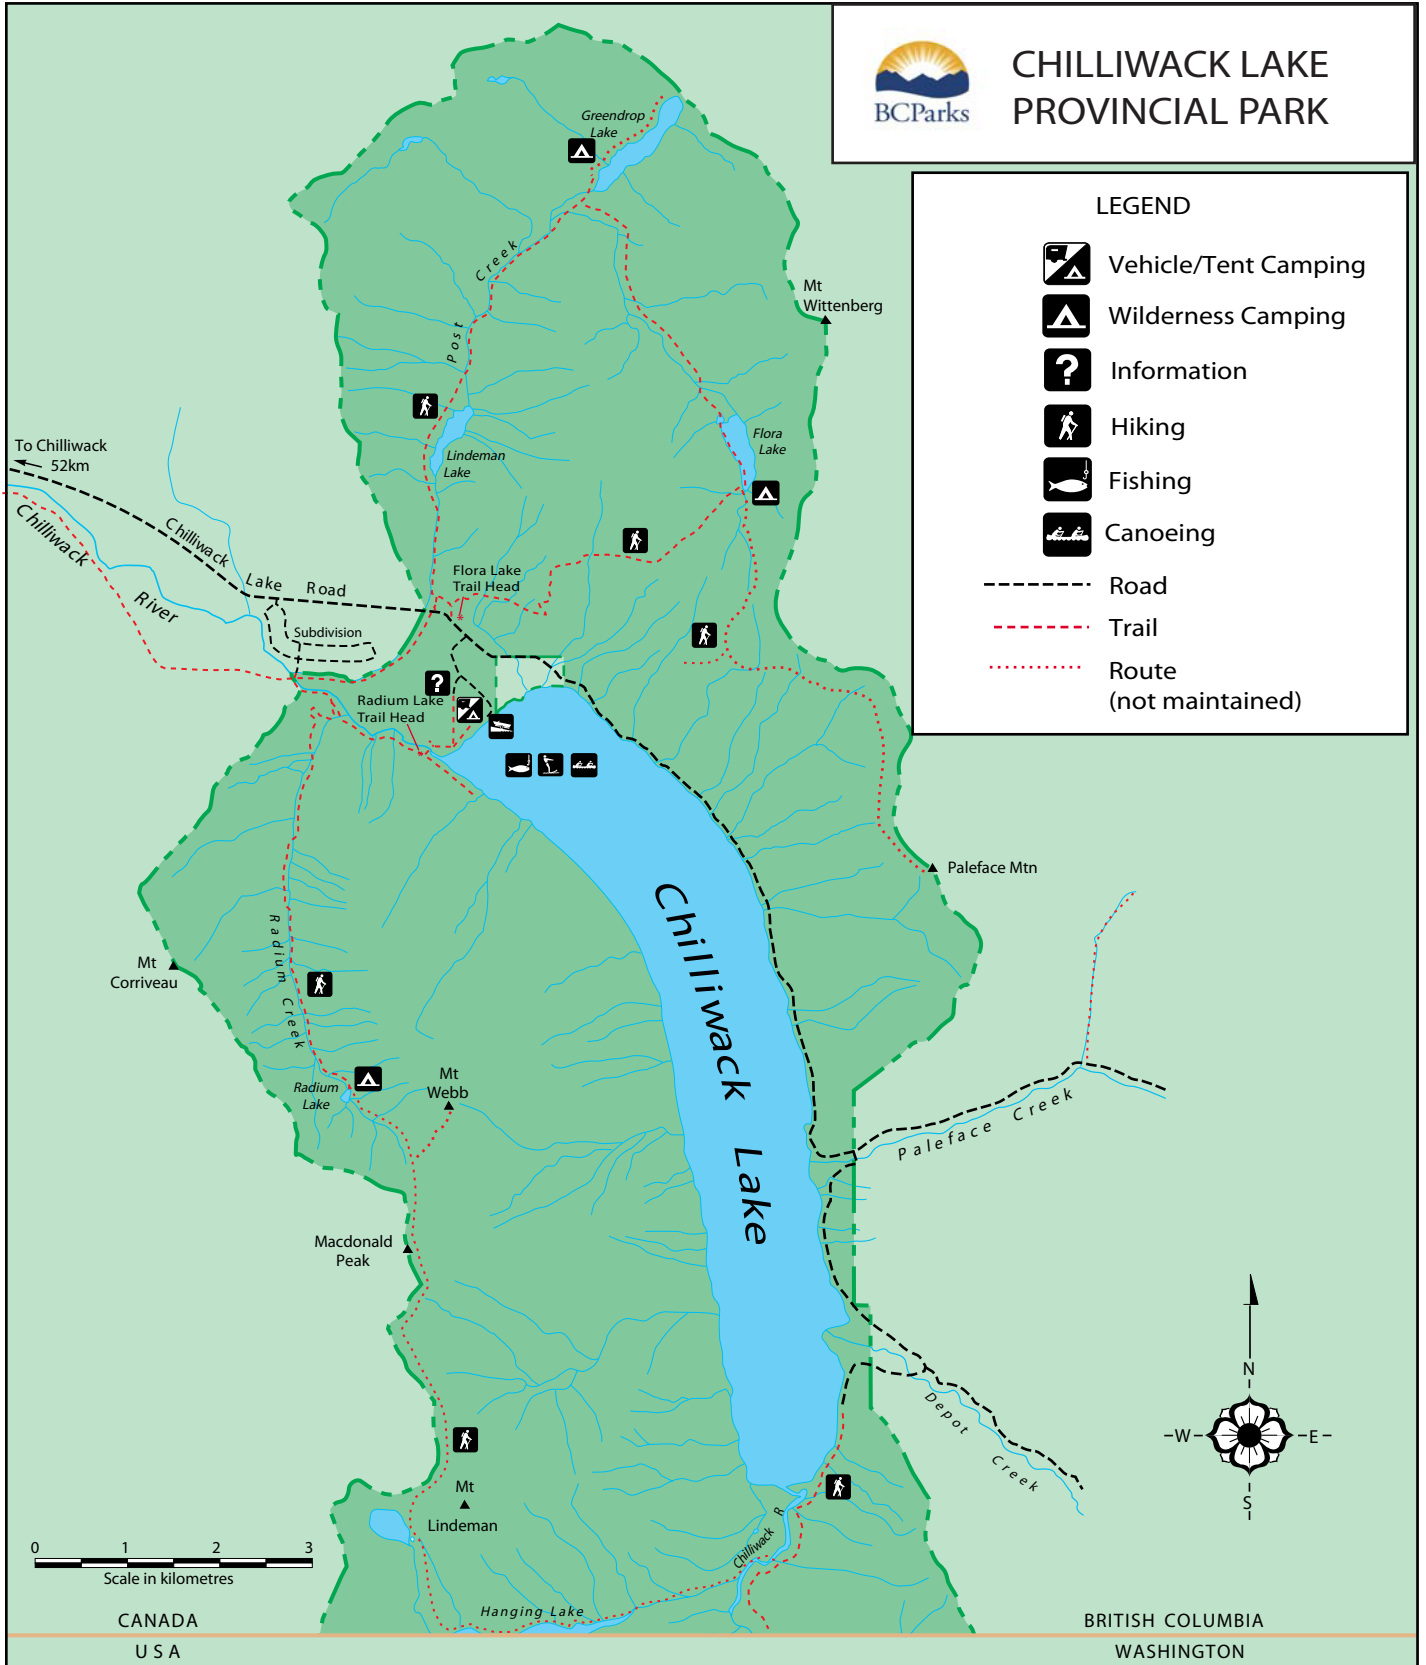

# CHILLIWACK LAKE PROVINCIAL PARK

## LEGEND

- Vehicle/Tent Camping
- Wilderness Camping
- Information
- Hiking
- Fishing
- Canoeing

- Road
- Trail
- Route (not maintained)

To Chilliwack  
← 52km

0 1 2 3  
Scale in kilometres

CANADA  
U S A

BRITISH COLUMBIA  
WASHINGTON