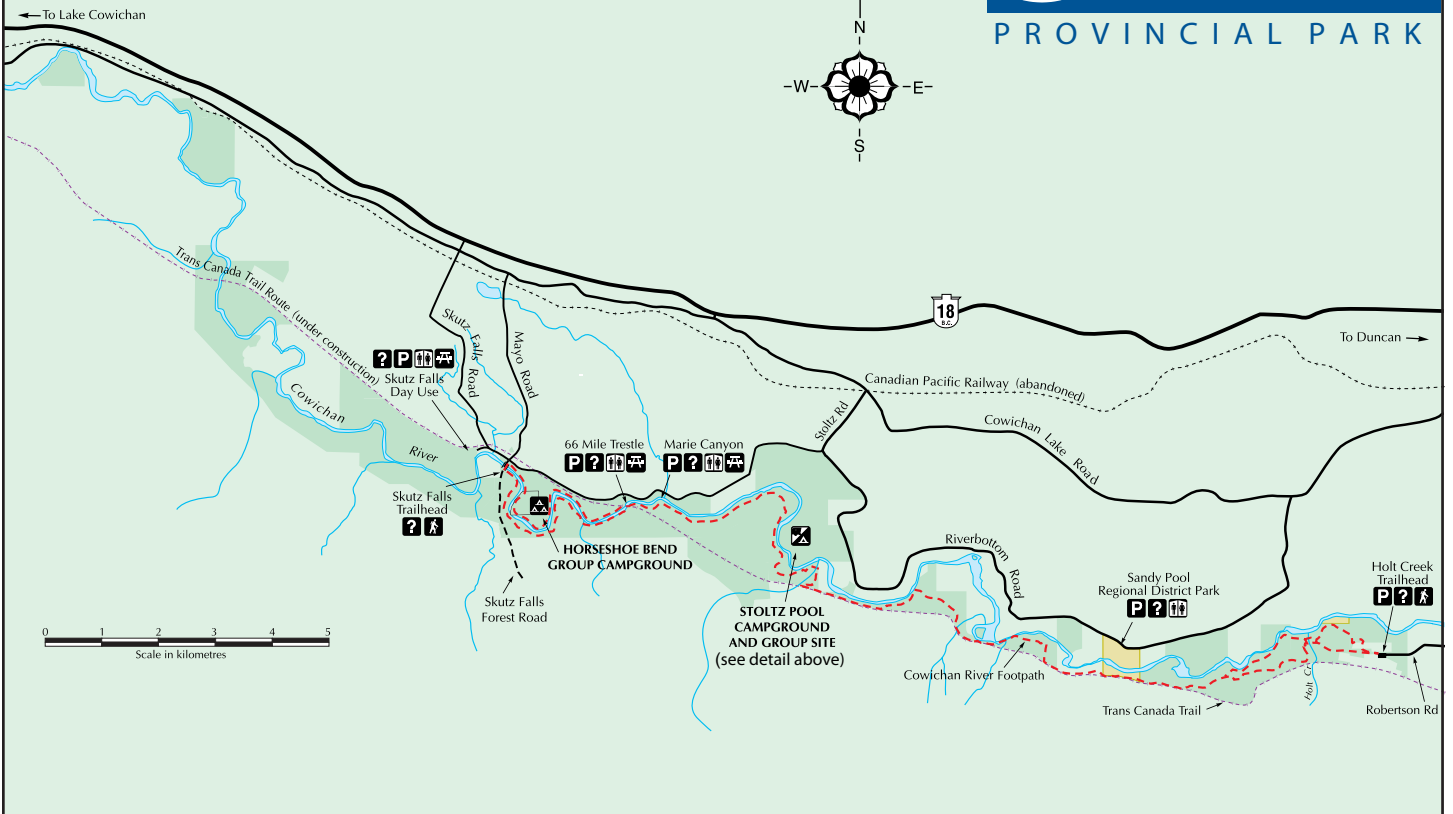

# Park Area Map

# Stoltz Pool Campground and Day Use Area

**Legend**

- Information
- Parking
- Picnic Area
- Picnic Shelter
- Toilets
- Campground
- Hiking
- Boat Launch
- Recycling Bin
- Water
- Group Fire Ring
- Trail
- Provincial Park Area