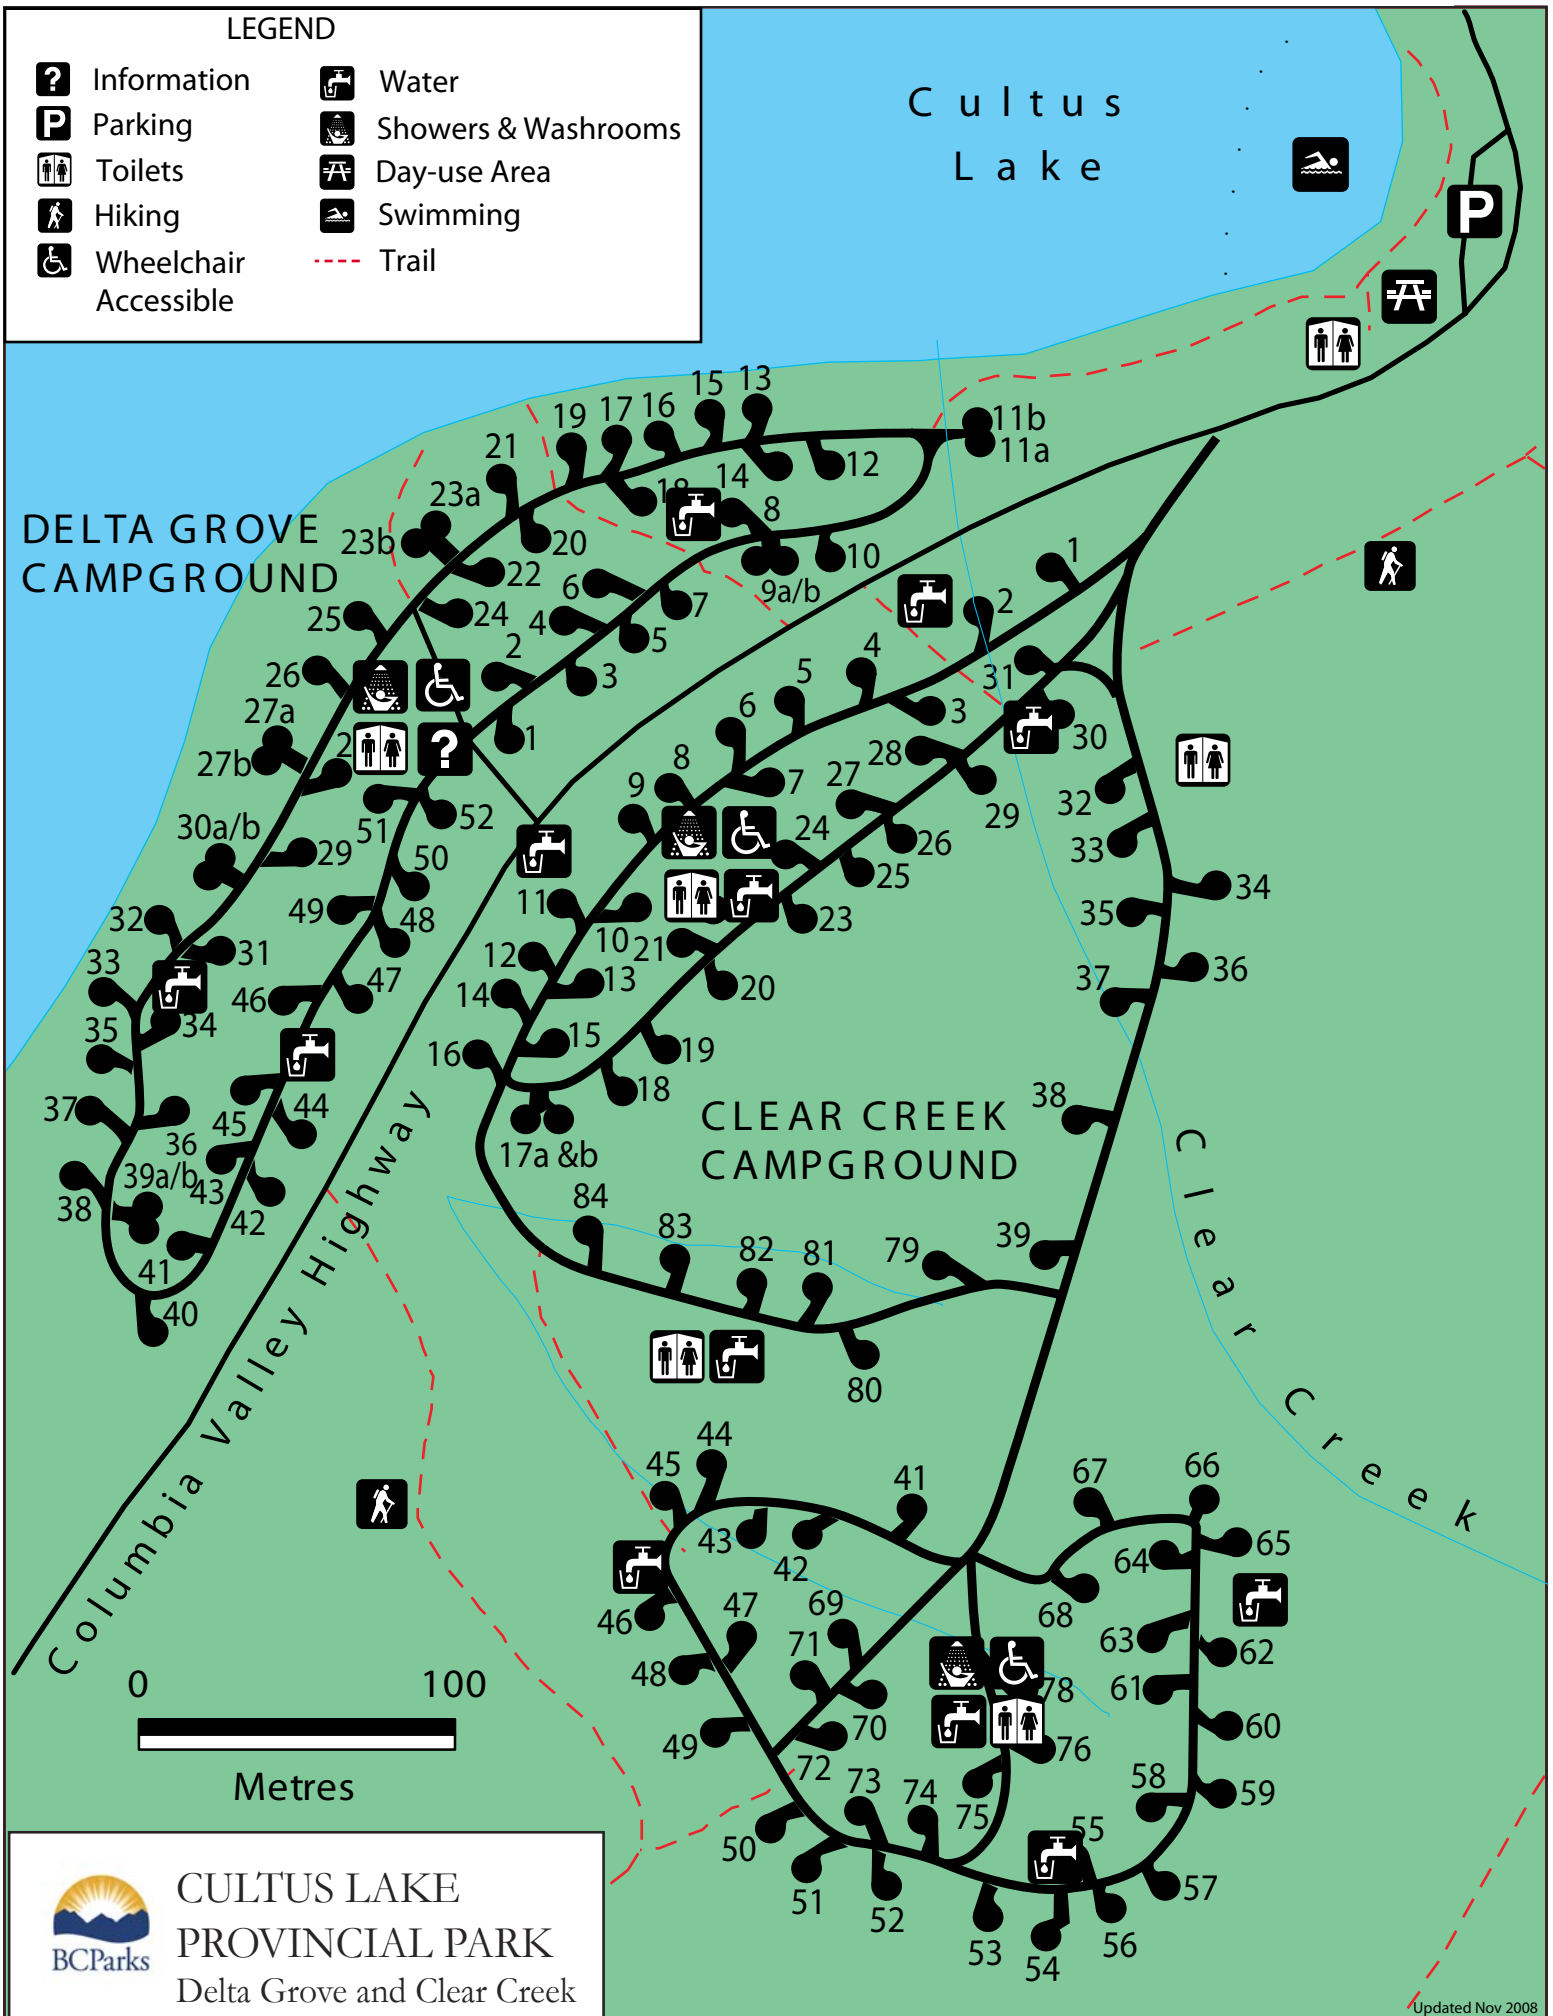

LEGEND

- | | |
|-----------------------|---------------------|
| Information | Water |
| Parking | Showers & Washrooms |
| Toilets | Day-use Area |
| Hiking | Swimming |
| Wheelchair Accessible | Trail |

CULTUS LAKE
PROVINCIAL PARK
Delta Grove and Clear Creek