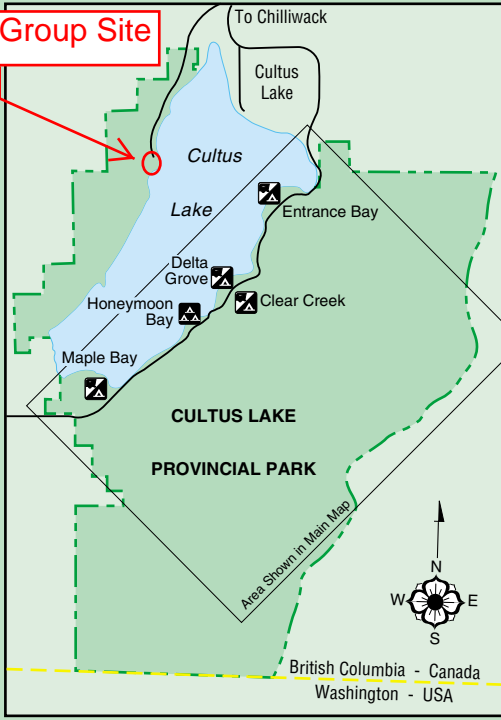

West Side Group Site

**BC Parks** **Cultus Lake Provincial Park**

**LEGEND**

- Horse Riding
- Biking
- Hiking
- Vehicle / Tent Camping
- Group Camping
- Trail
- Park Boundary

0 0.5 1  
Scale in kilometres