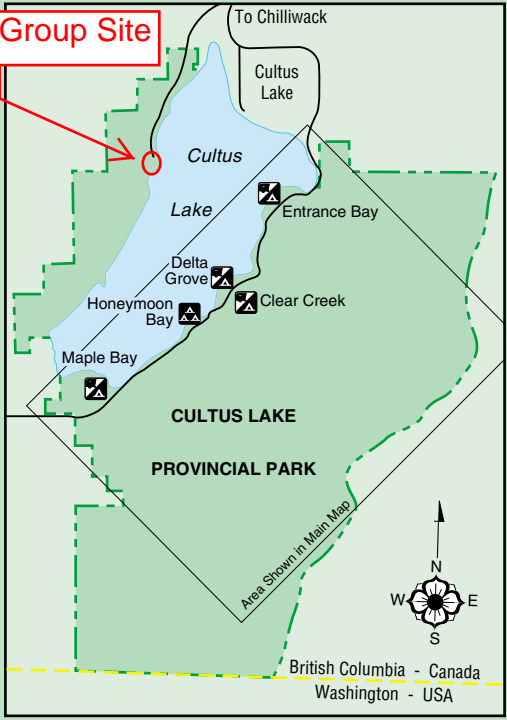

West Side Group Site

**BC Parks** **Cultus Lake Provincial Park**

**LEGEND**

Horse Riding	Group Camping
Biking	Trail
Hiking	Park Boundary
Vehicle / Tent Camping	

0 0.5 1  
Scale in kilometres