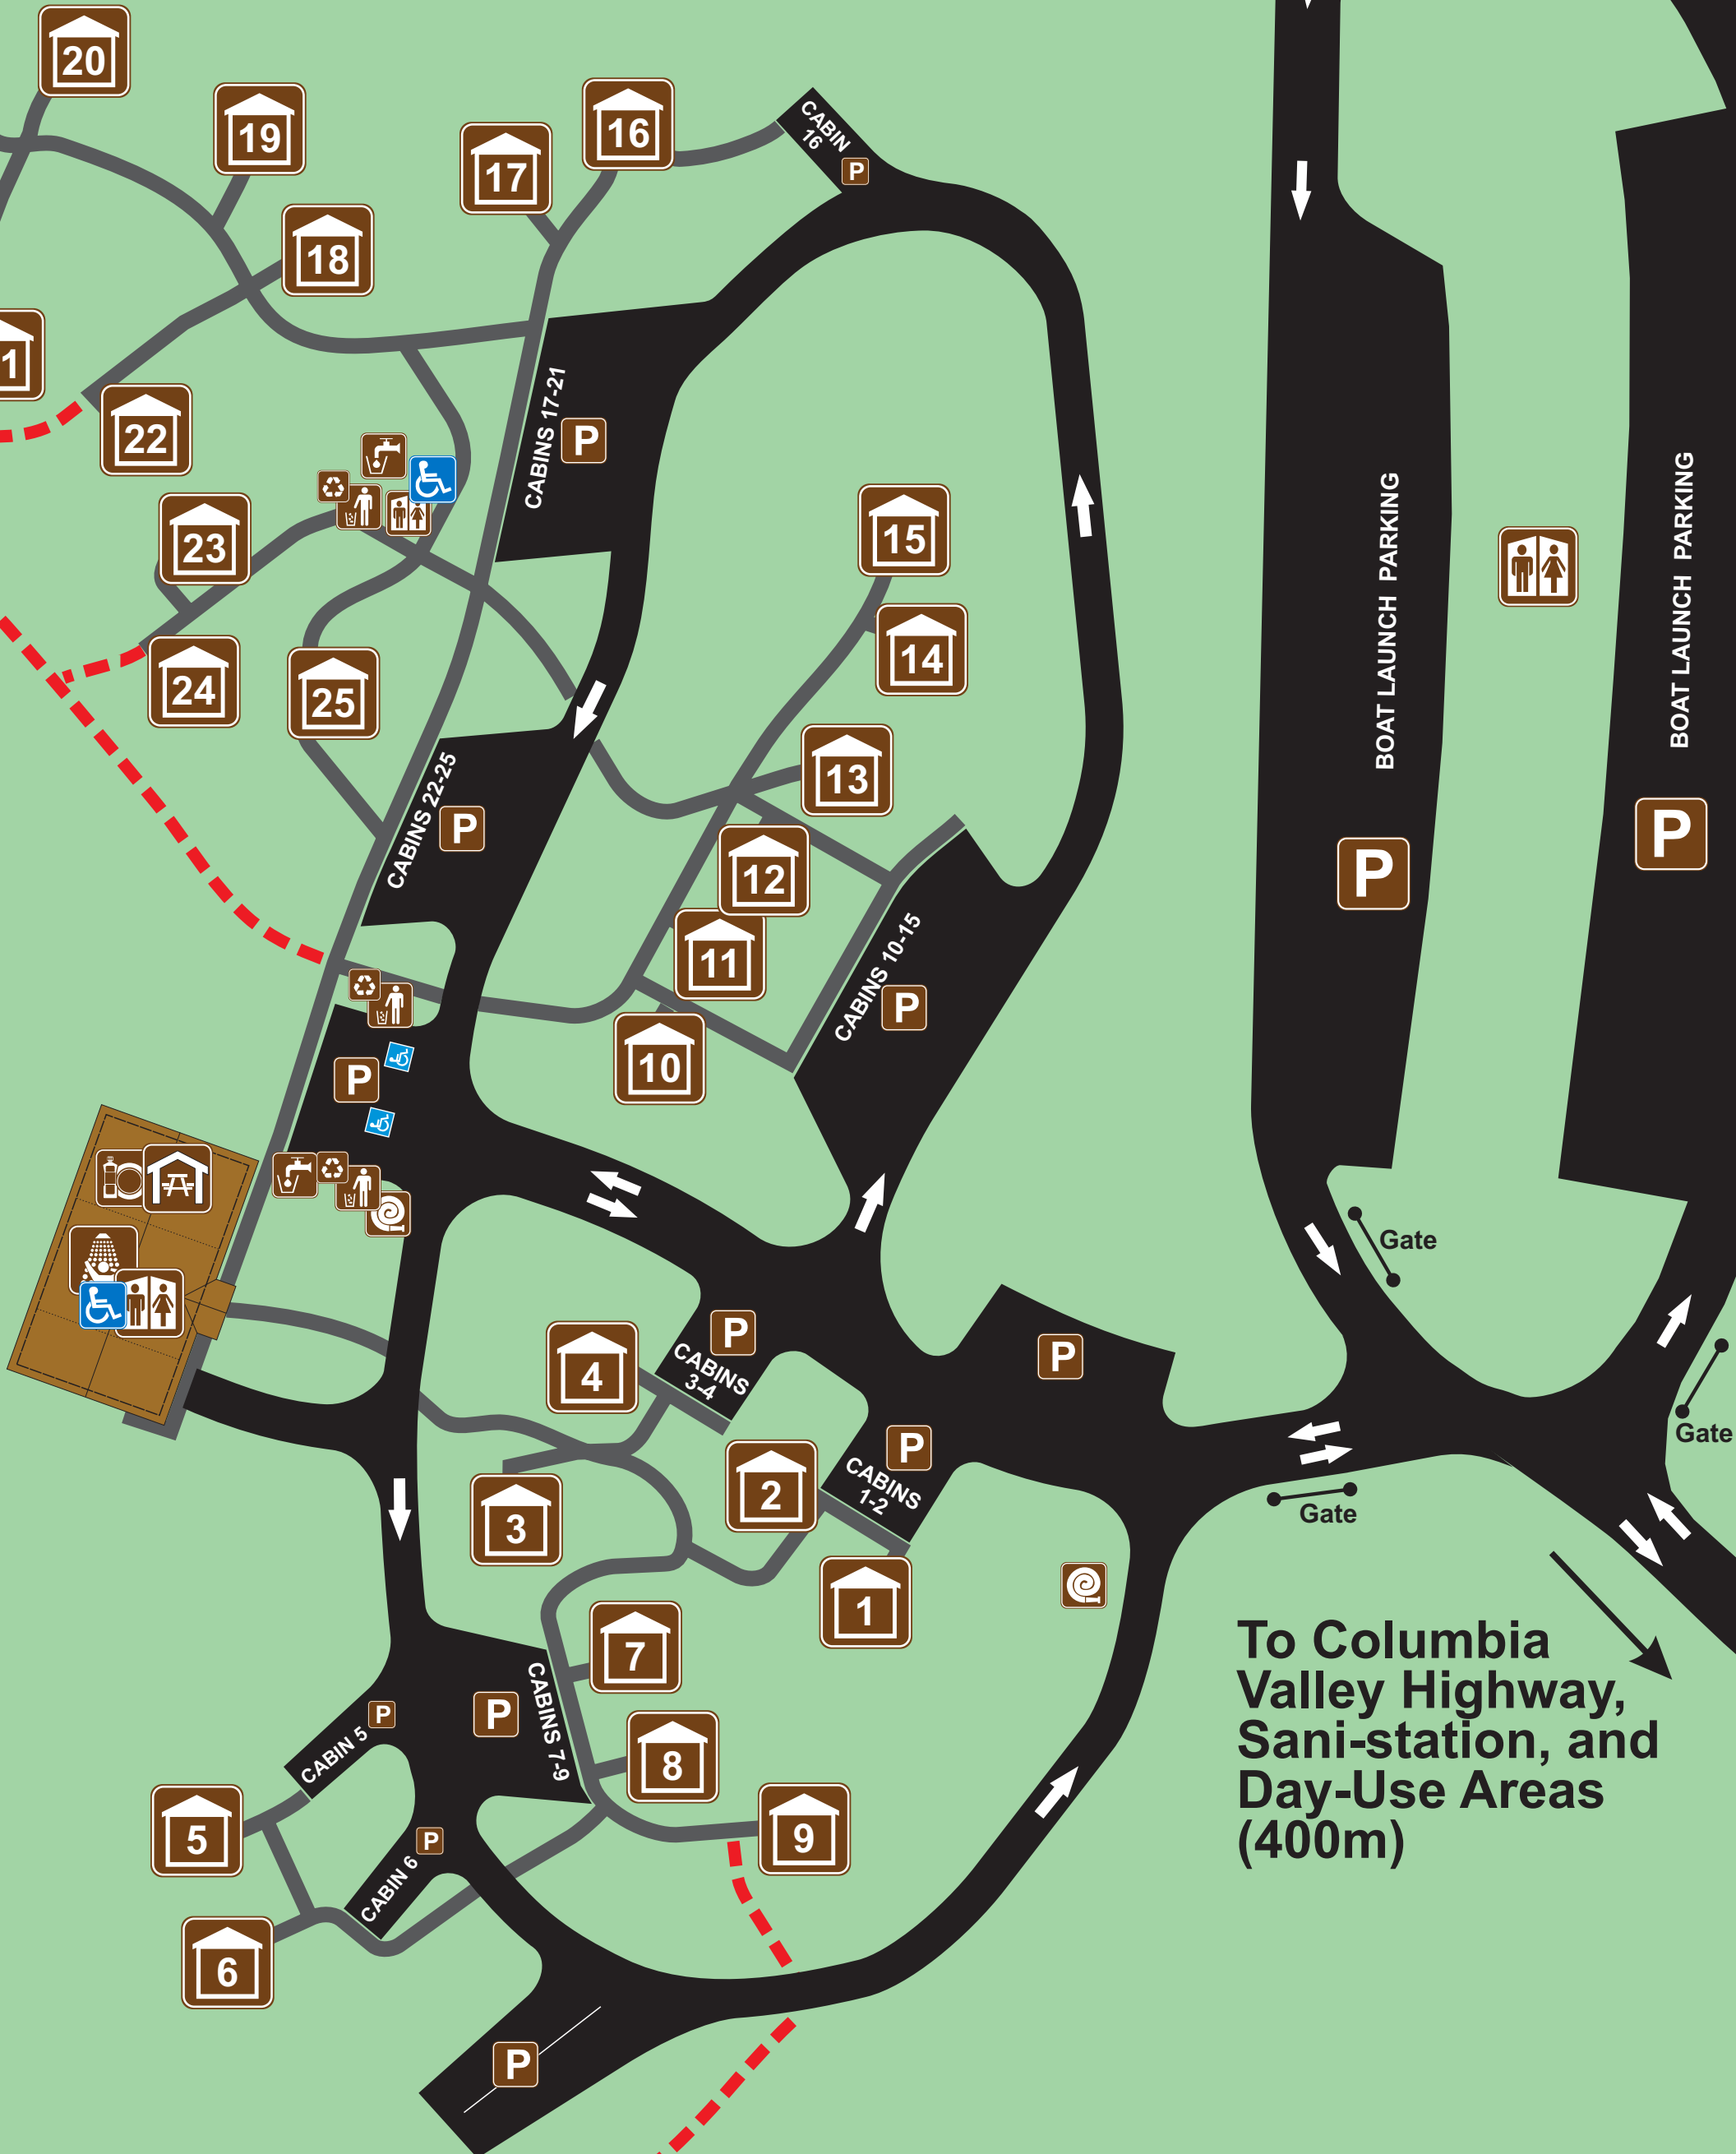

CULTUS LAKE PROVINCIAL PARK Maple Bay Cabins Map

CULTUS LAKE

LEGEND

- Cabins (accessible)
- Washrooms (accessible where shown)
- Showers
- Water Tap
- Hydrant
- Garbage/Recycling
- Picnic Shelter
- Dishwashing Station
- Accessible Pathways
- Other Pathways
- Parking (designated by cabin number where shown. All cabin parking accessible. Parking shown with suitable for side lifts)

To Columbia Valley Highway, Sani-station, and Day-Use Areas (400m)