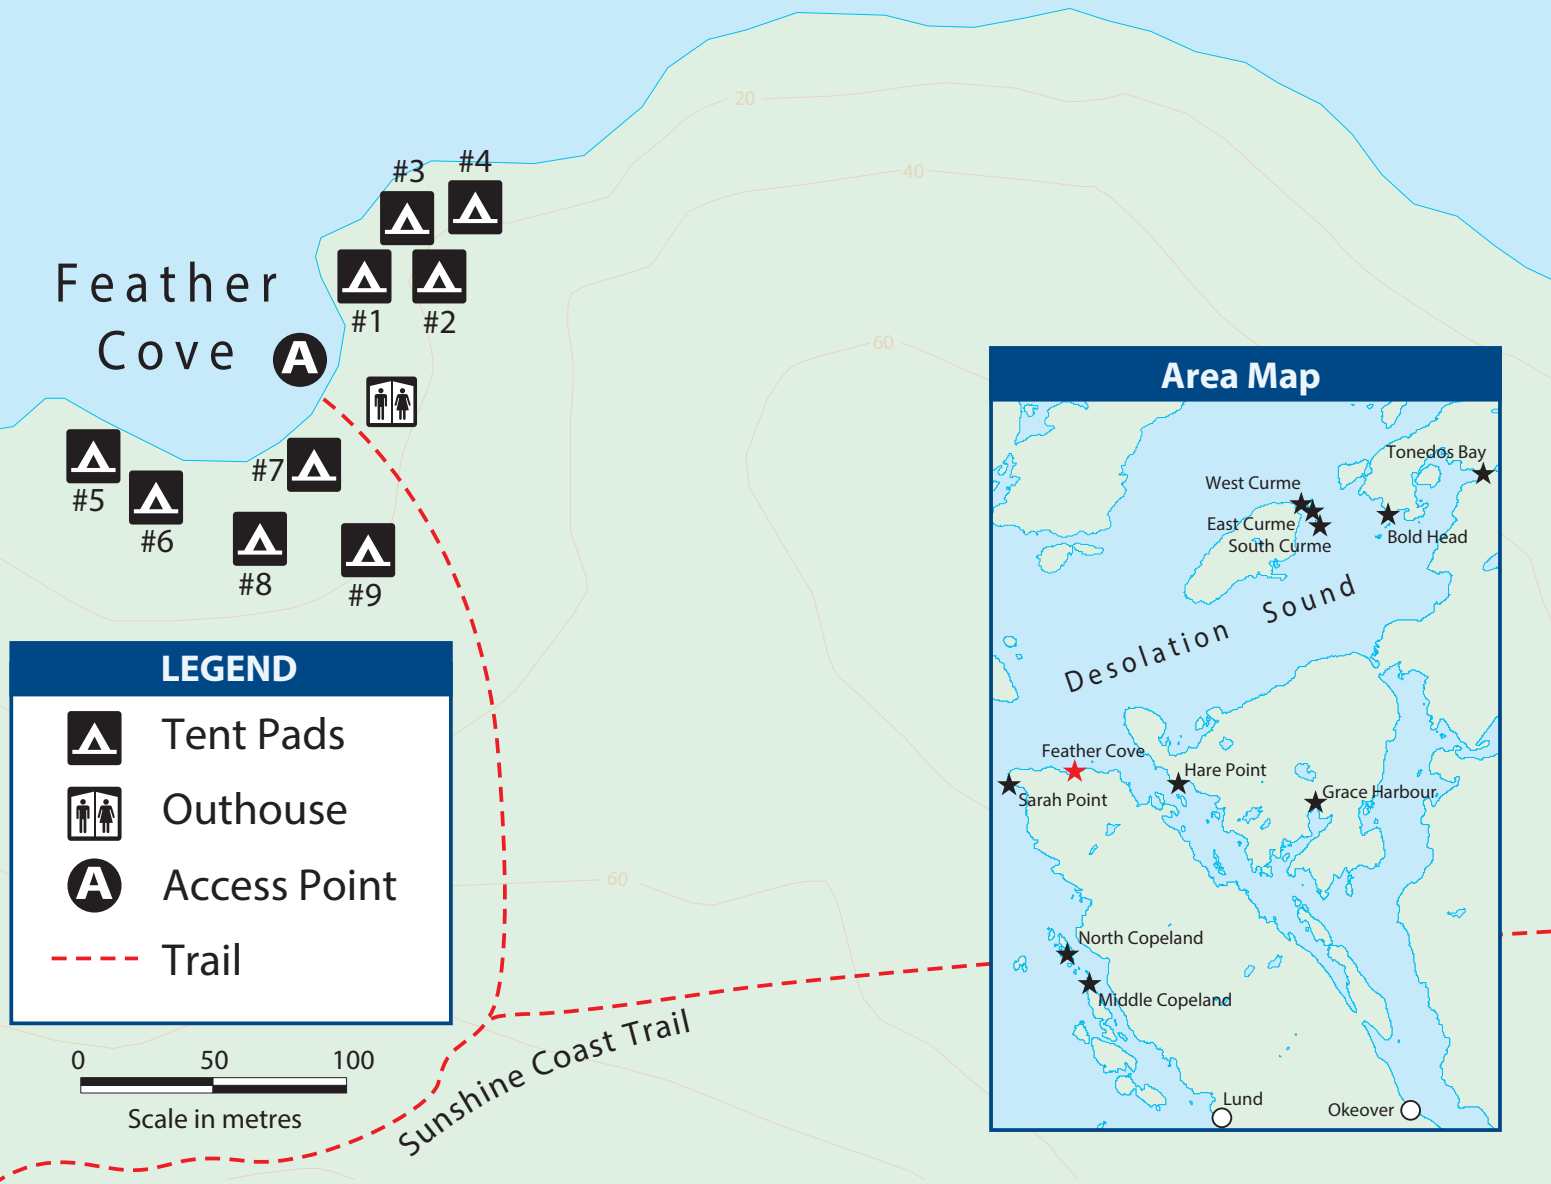

Feather Cove - sawʊsʔamən

Secluded Beach

Designated Campsites

Malaspina Inlet

Feather Cove

LEGEND

- Tent Pads
- Outhouse
- Access Point
- Trail