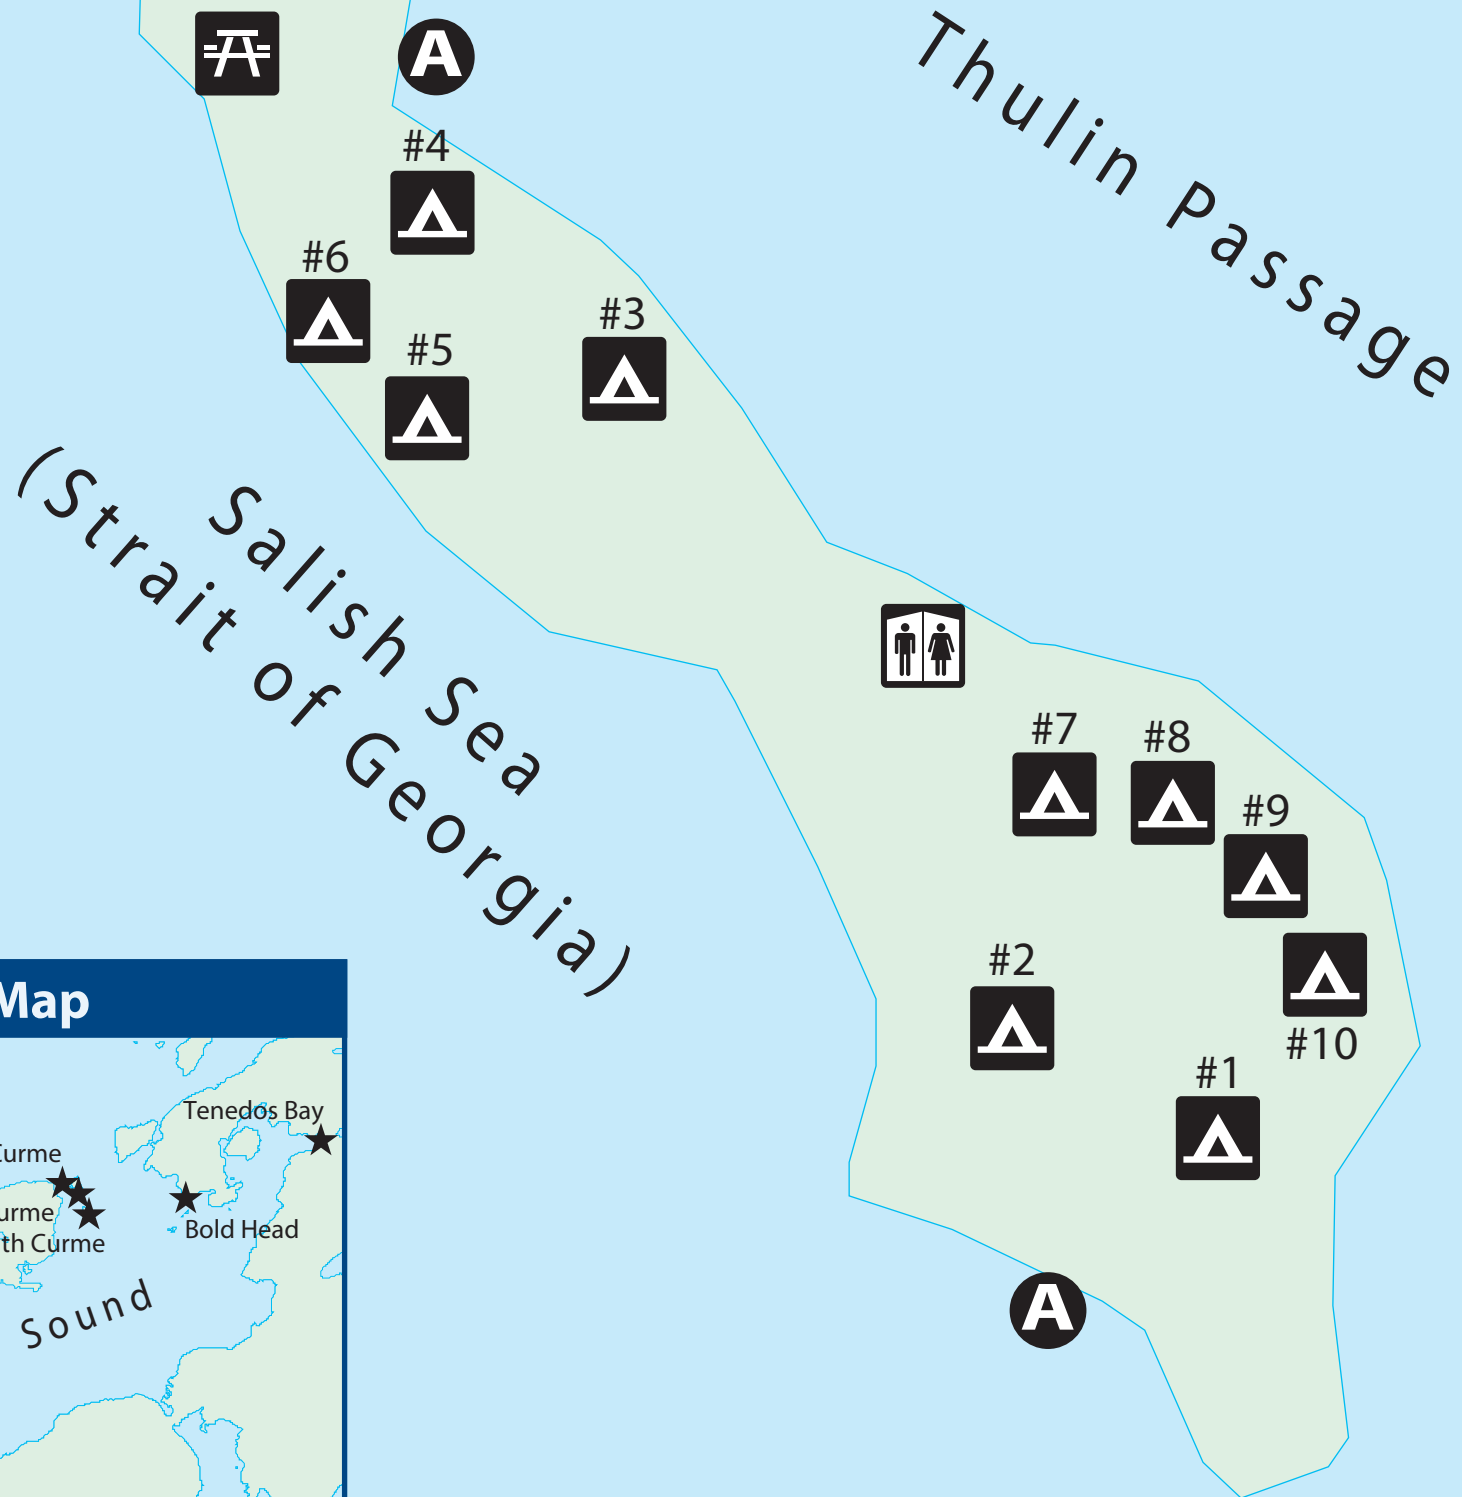

# Middle Copeland Island - nōχ<sup>w</sup> ōm

## Designated Campsites

### LEGEND

	Tent Pads
	Picnic Area
	Outhouse
	Access Point

Copeland Islands