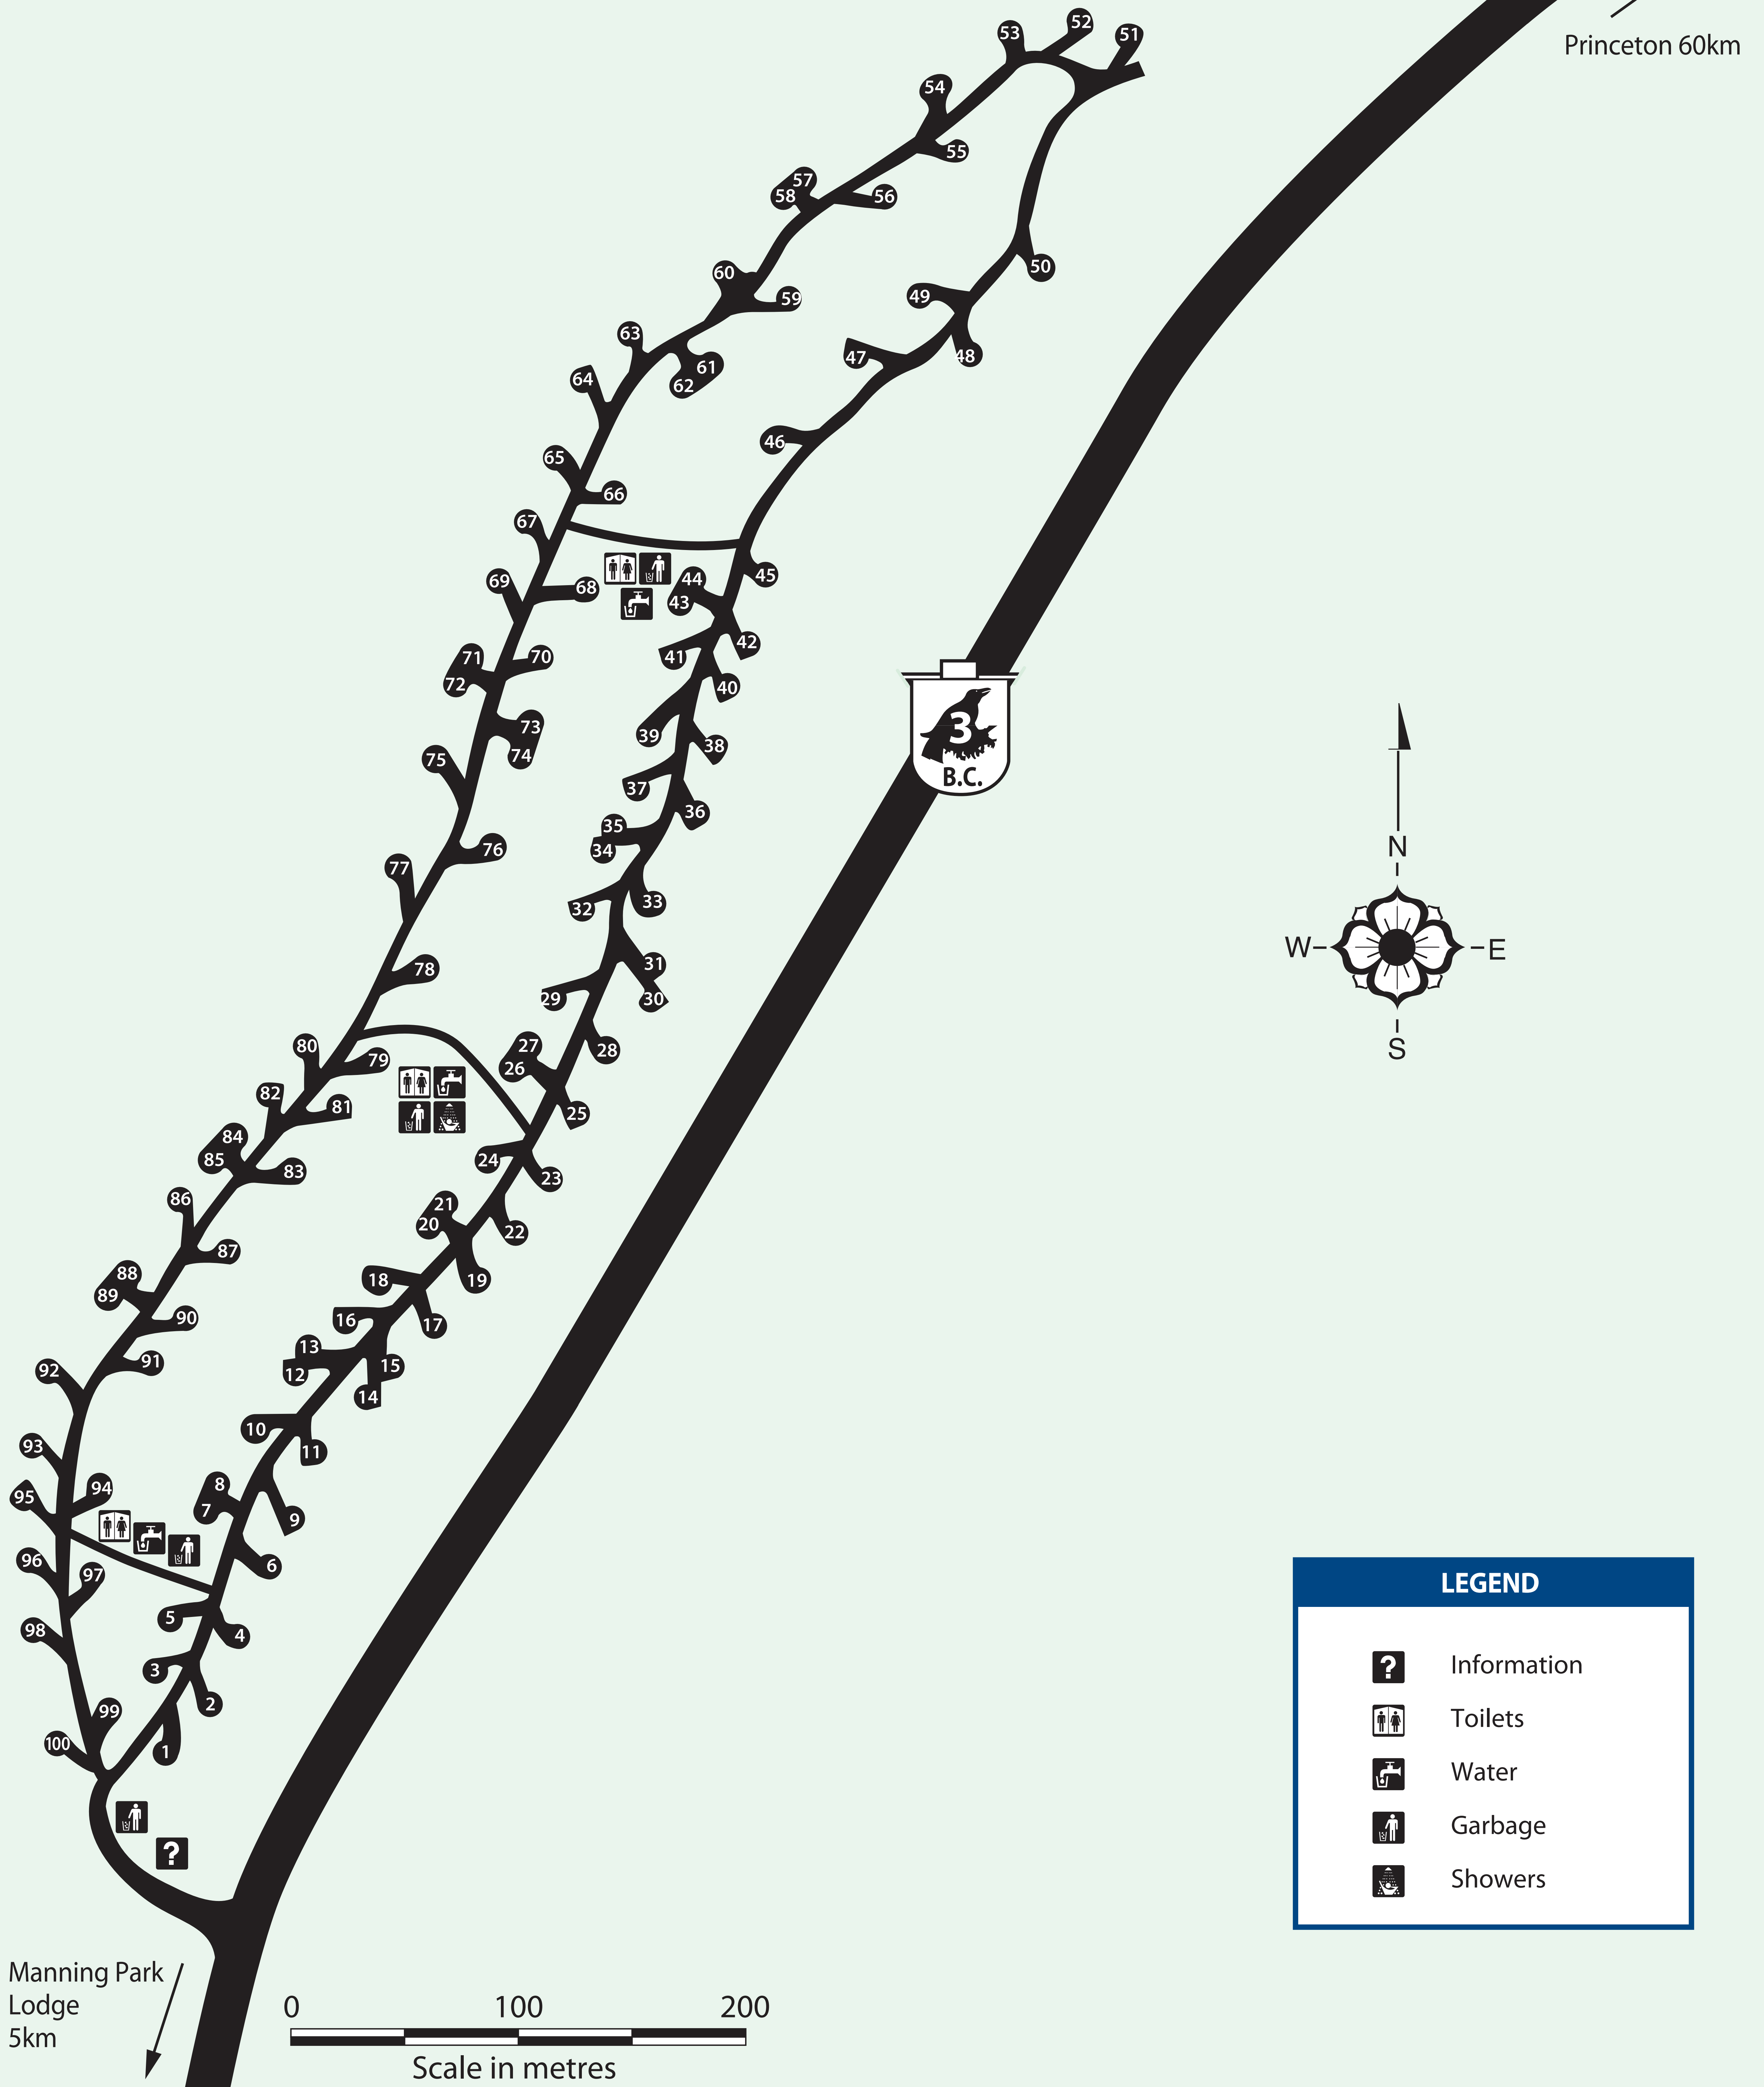

Hampton Campground

E. C. Manning Provincial Park

LEGEND	
	Information
	Toilets
	Water
	Garbage
	Showers