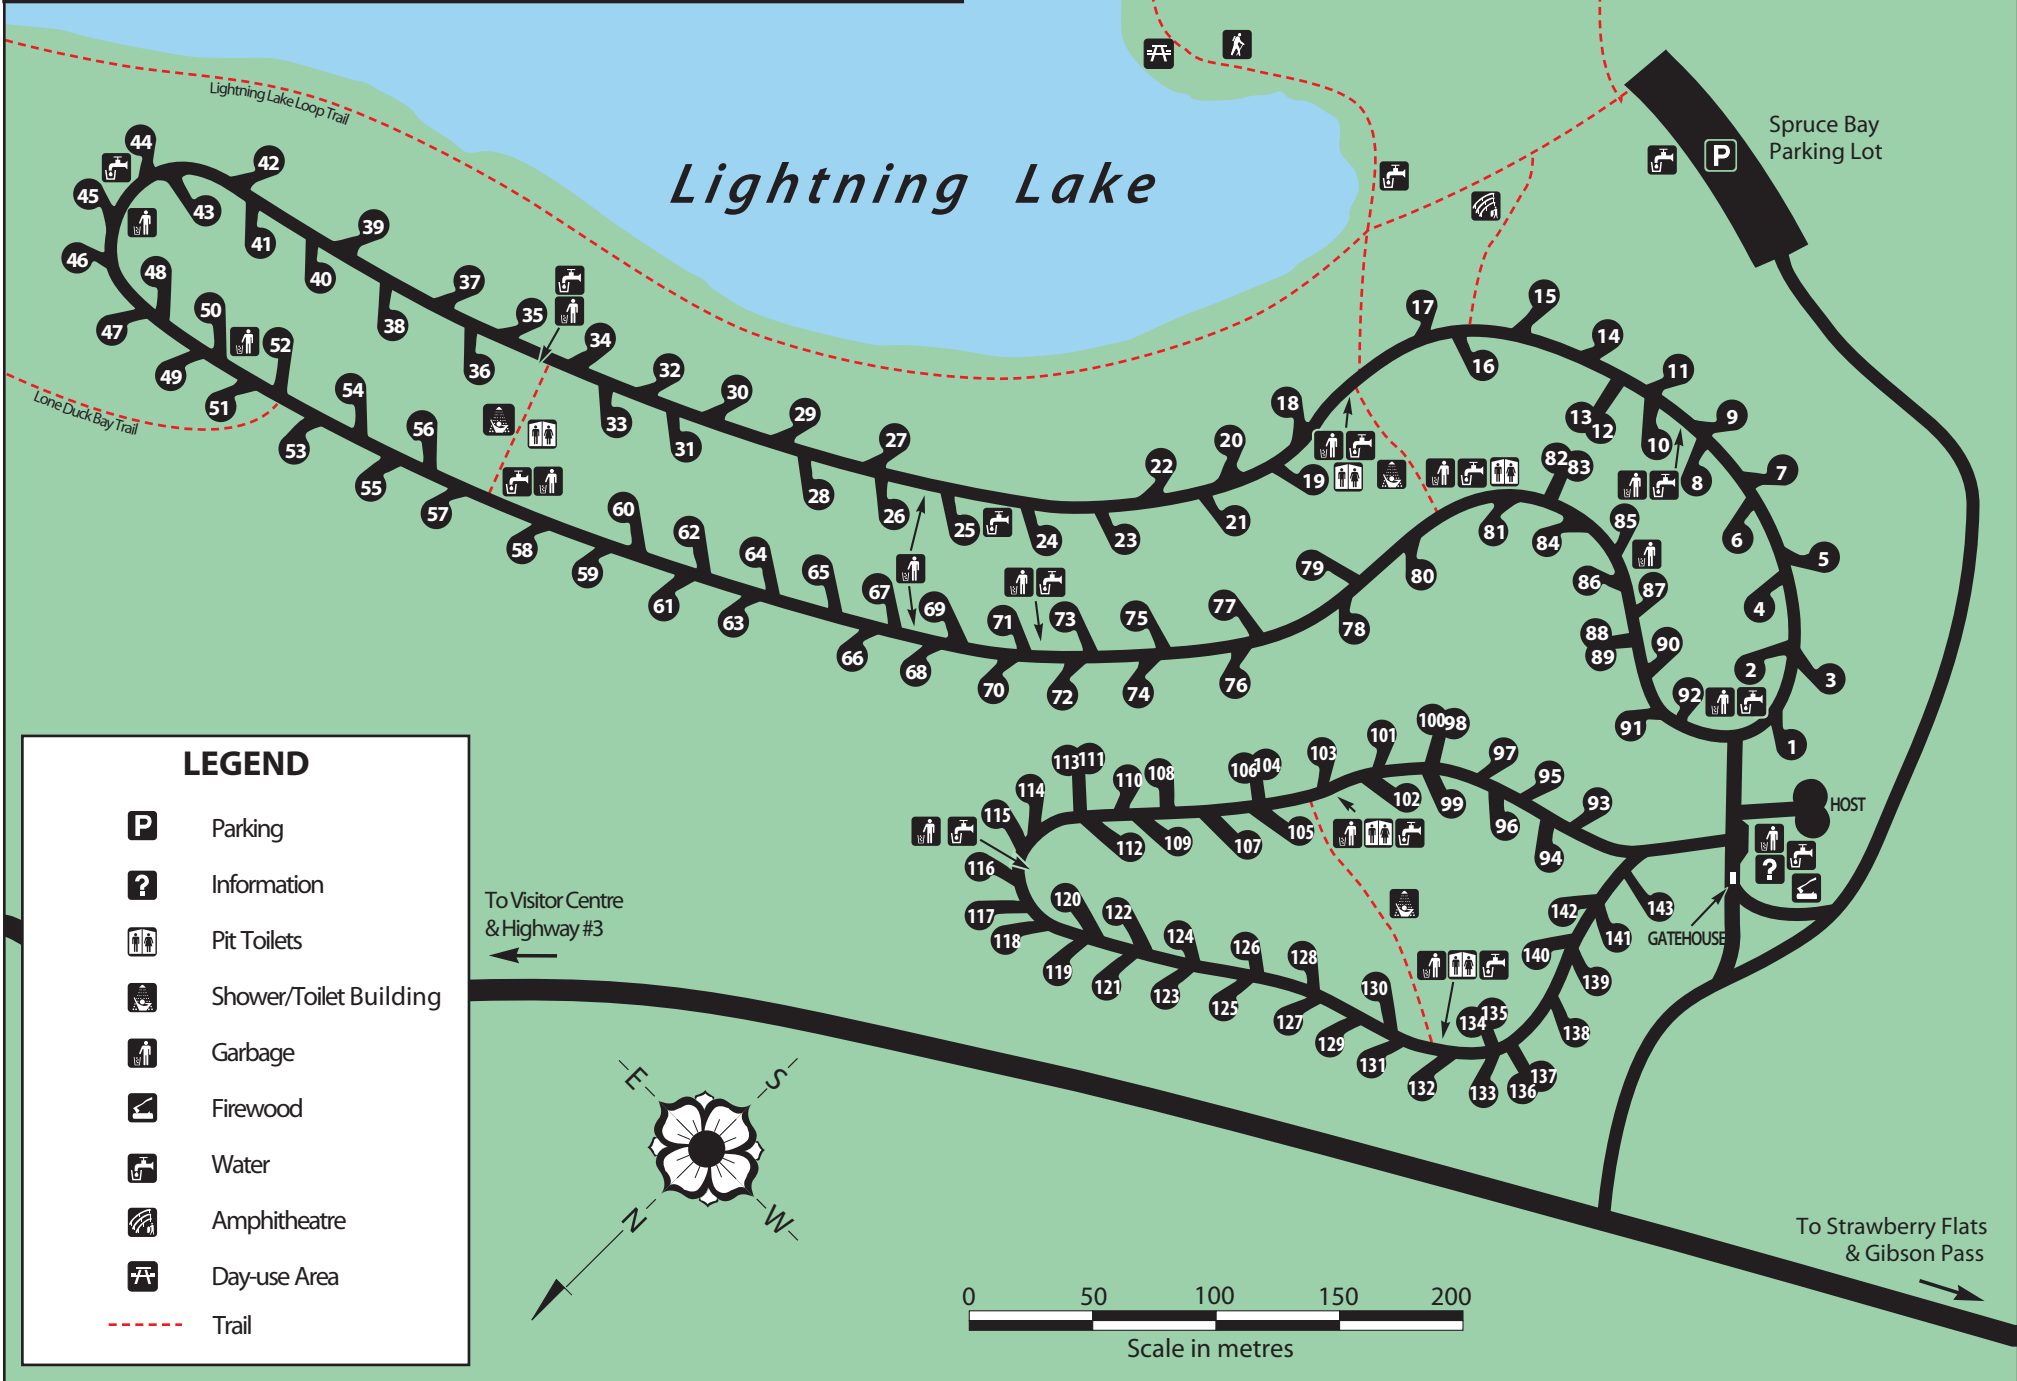

# E.C. MANNING PROVINCIAL PARK

## Lightning Lake Campground

To Skyline Trail  
Flash Lake  
Strike Lake  
& Thunder Lake  
Lightning Lake Loop Trail

### LEGEND

- Parking
- Information
- Pit Toilets
- Shower/Toilet Building
- Garbage
- Firewood
- Water
- Amphitheatre
- Day-use Area
- Trail