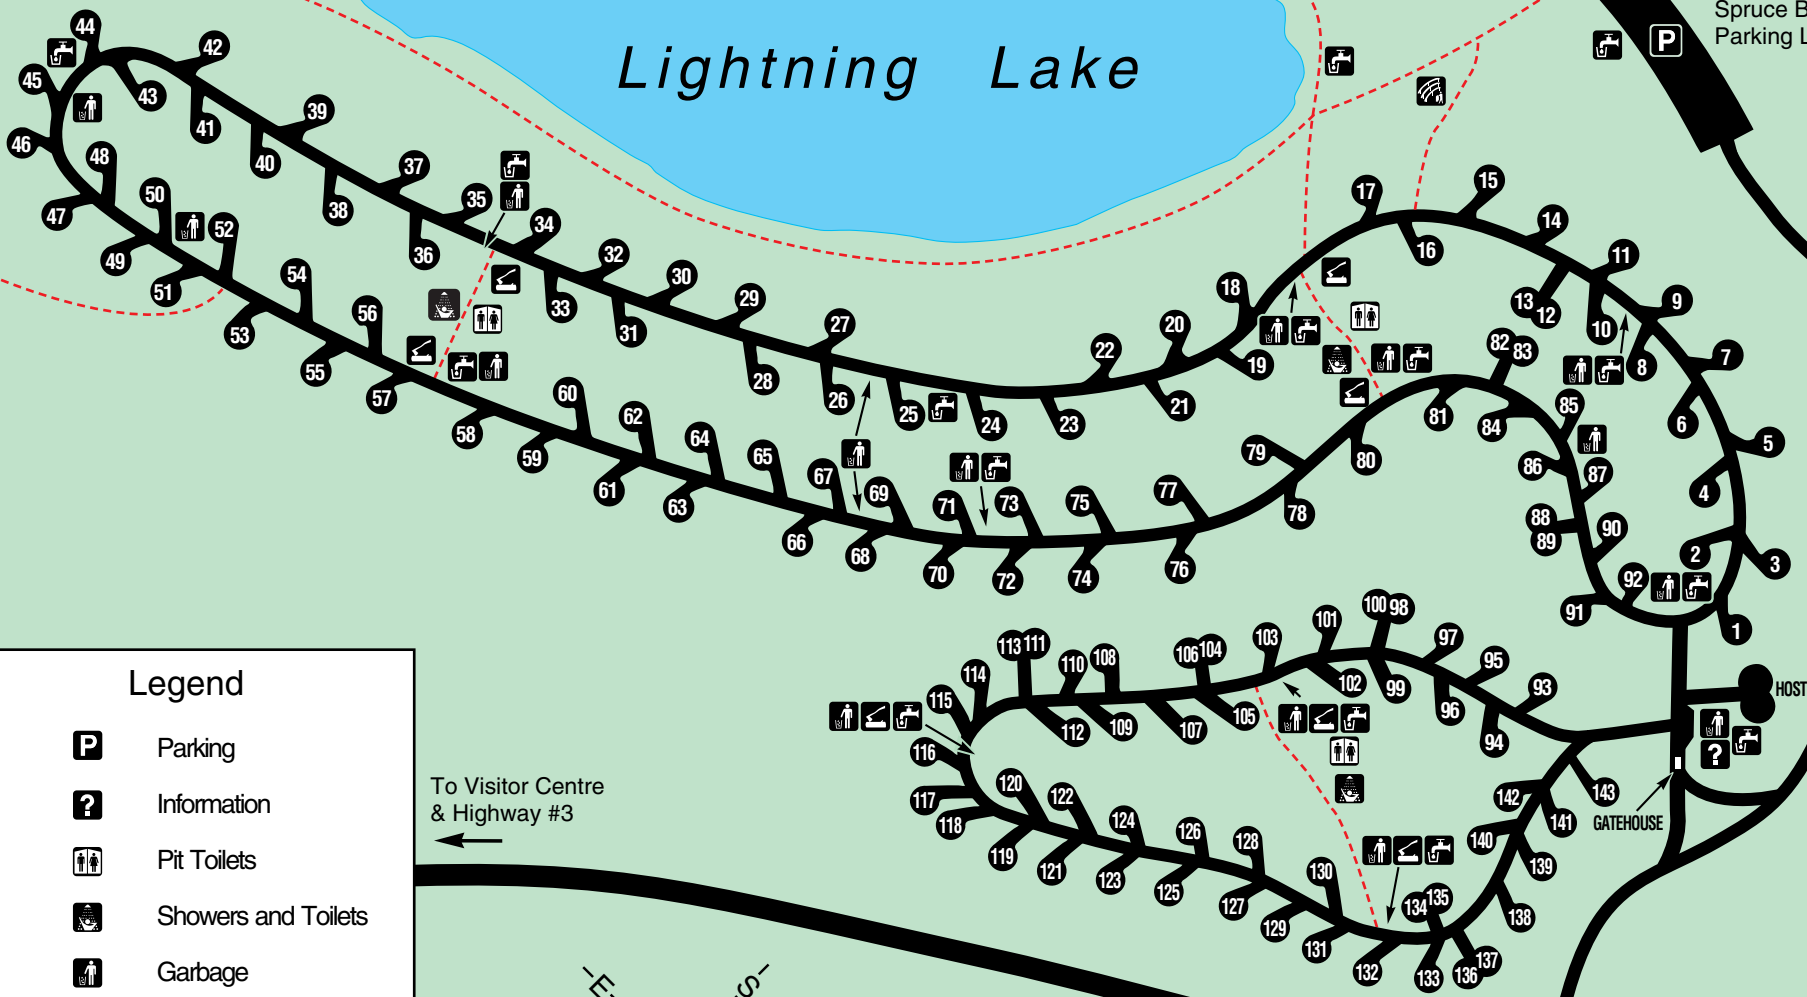

Manning Provincial Park Lightning Lake Campground

To Skyline Trail
Flash Lake
Strike Lake
& Thunder Lake

Spruce Bay
Parking Lot

Lightning Lake

Legend

- Parking
- Information
- Pit Toilets
- Showers and Toilets
- Garbage
- Firewood
- Water
- Amphitheatre
- Picnic Area

To Visitor Centre
& Highway #3

To Strawberry Flats
& Gibson Pass