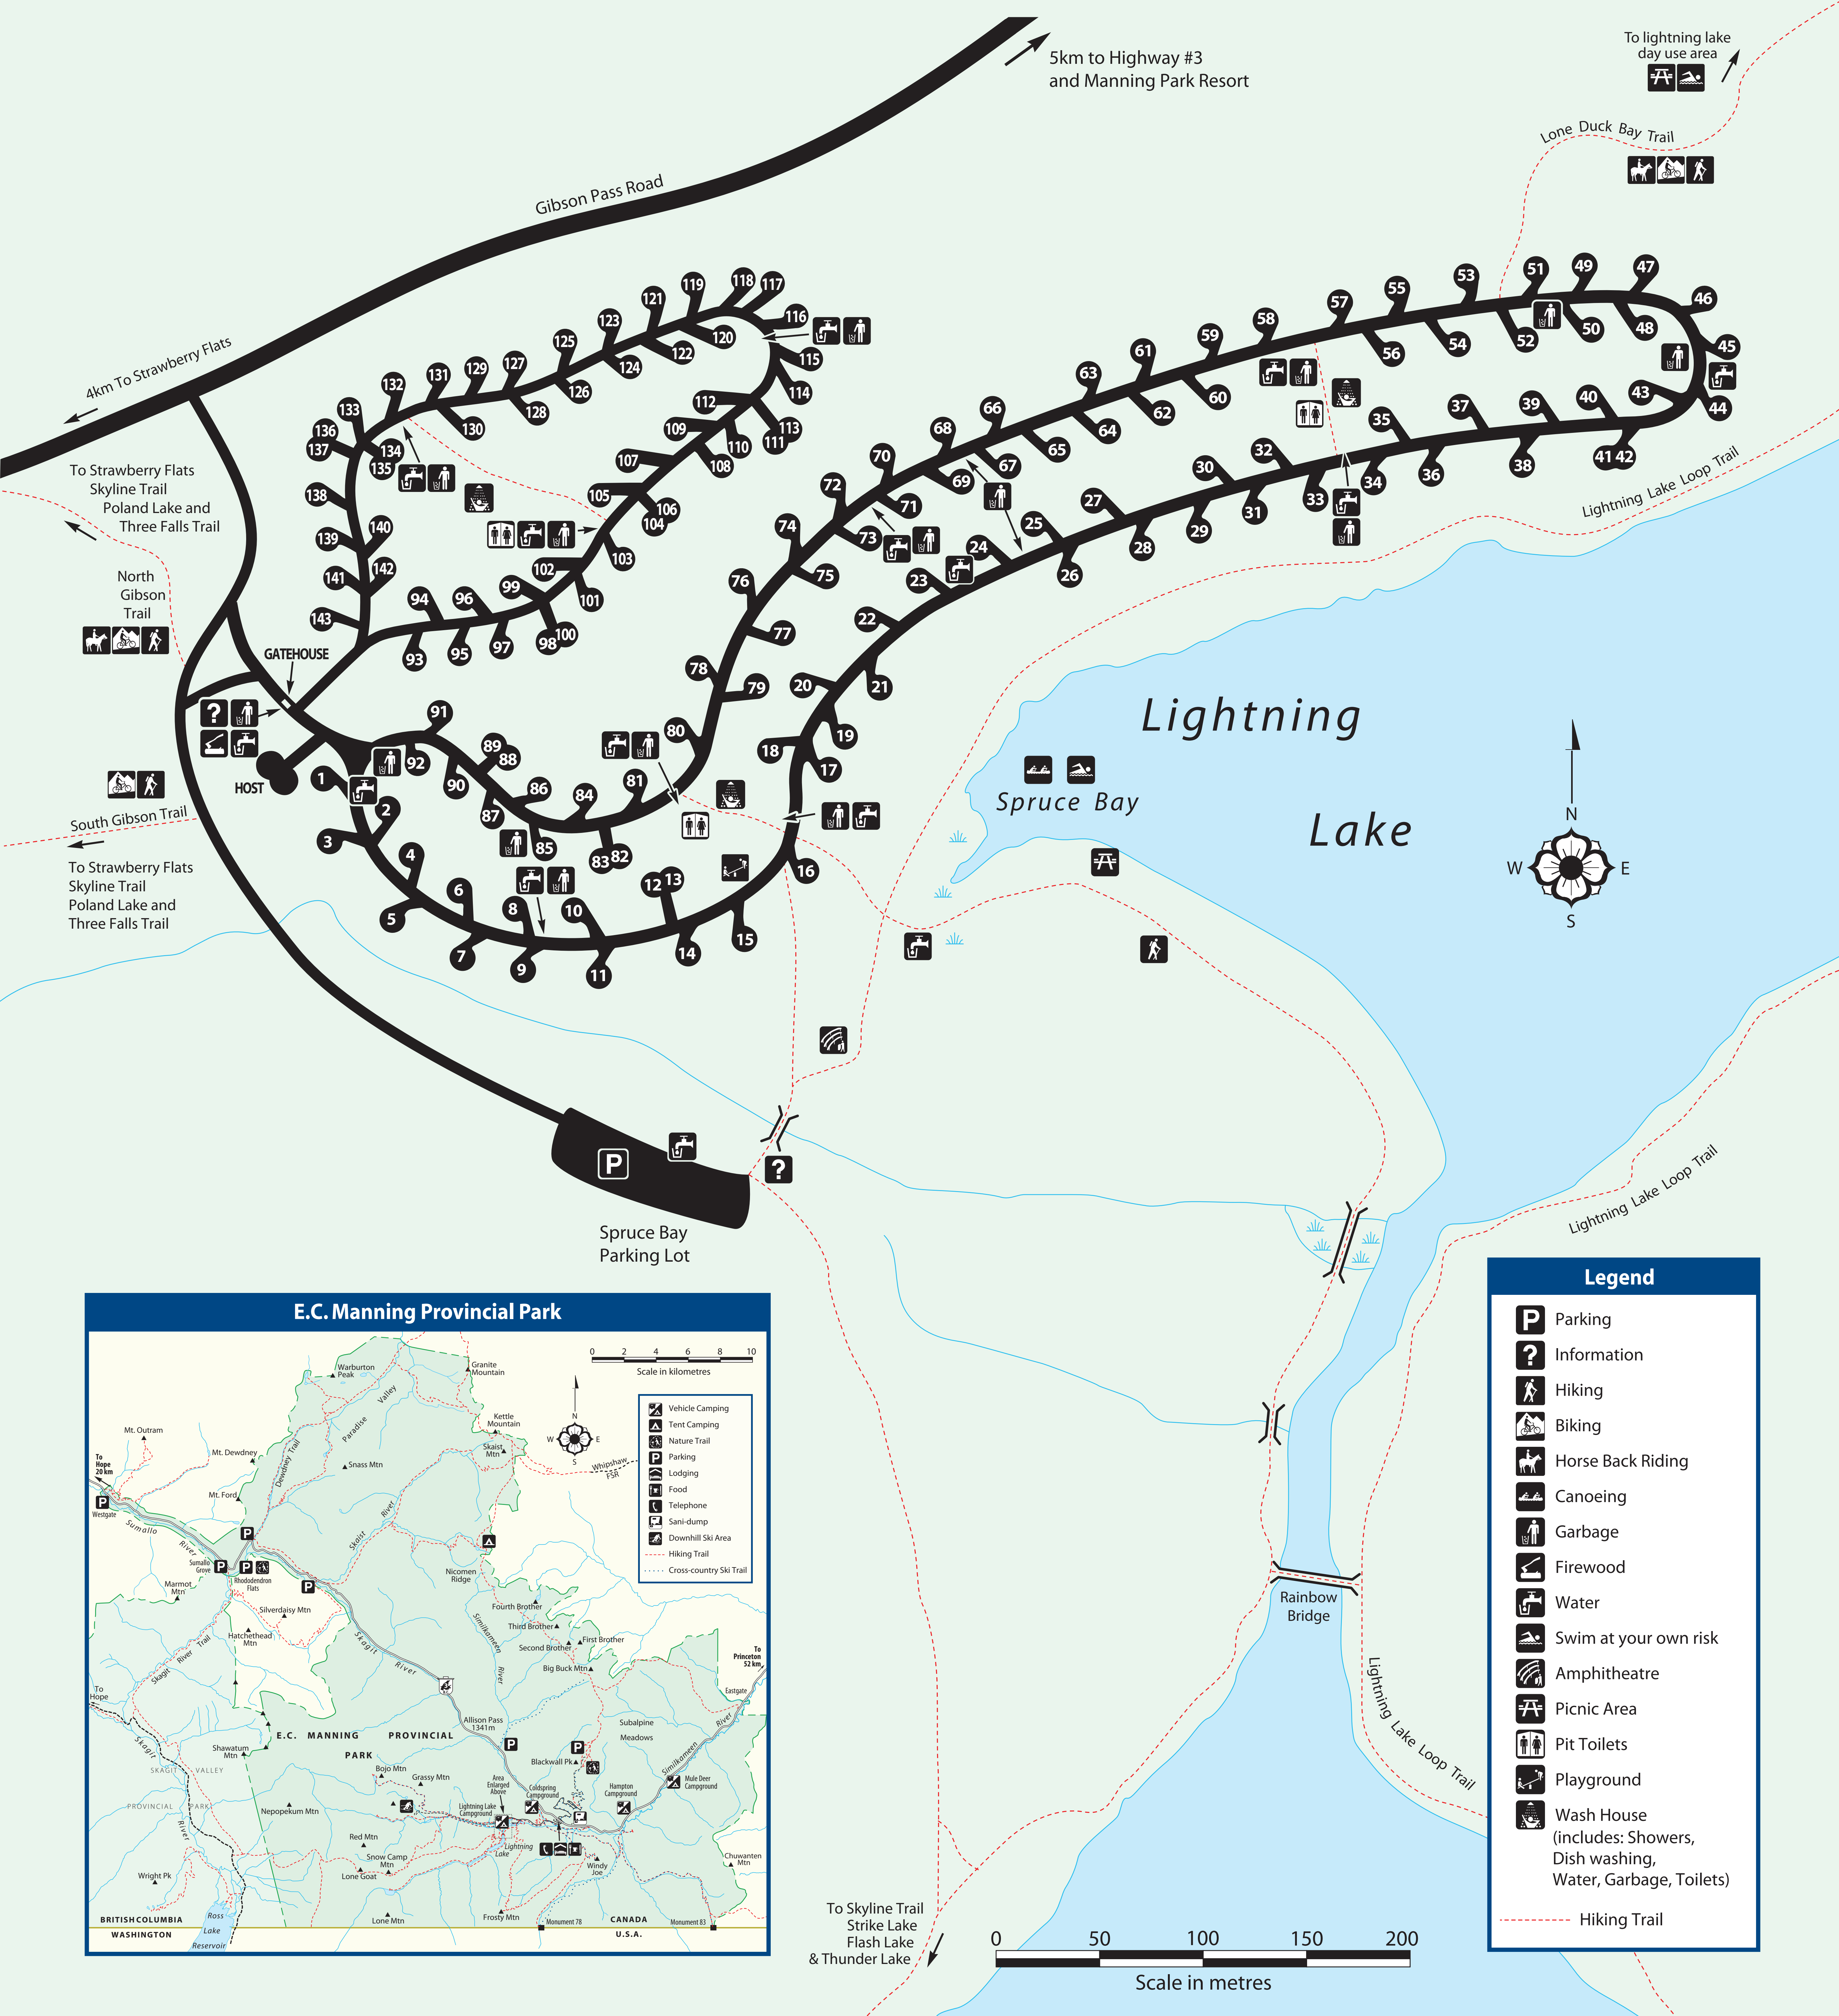

Lightning Lake Campground

E. C. Manning Provincial Park

Legend	
	Parking
	Information
	Hiking
	Biking
	Horse Back Riding
	Canoeing
	Garbage
	Firewood
	Water
	Swim at your own risk
	Amphitheatre
	Picnic Area
	Pit Toilets
	Playground
	Wash House (includes: Showers, Dish washing, Water, Garbage, Toilets)
	Hiking Trail