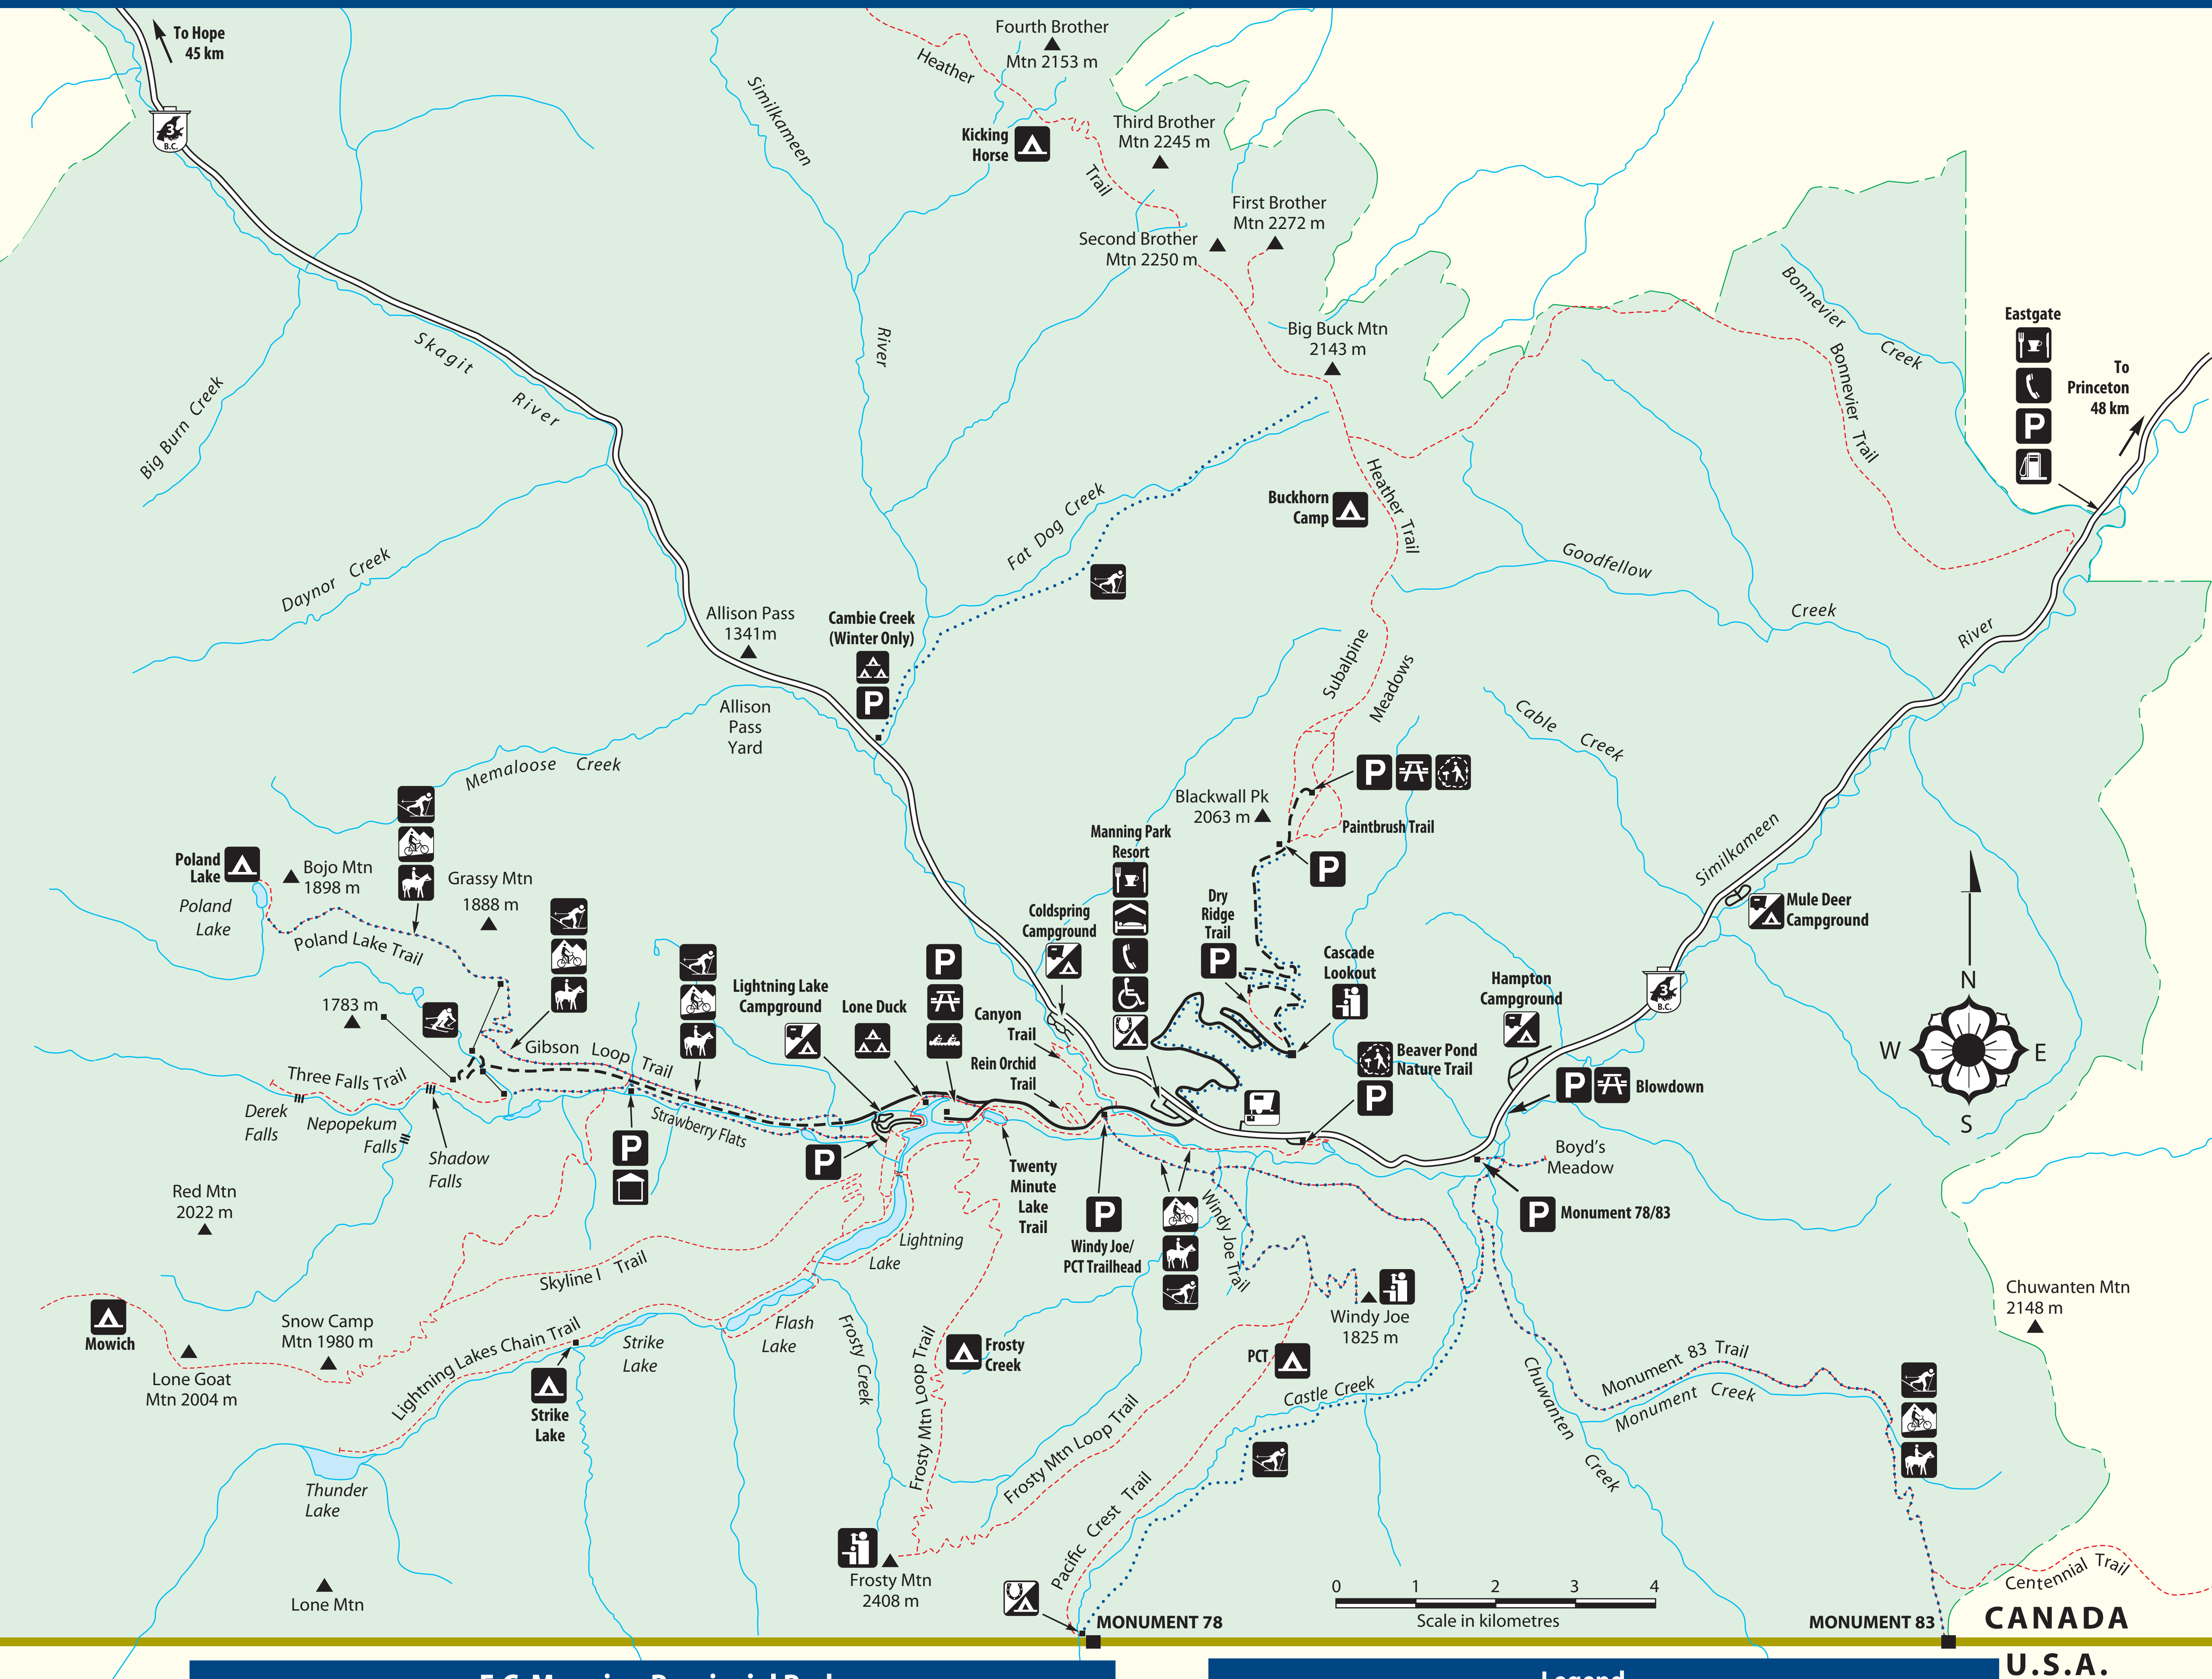

E C Manning Provincial Park

Legend	
Parking	Horses Allowed
Vehicle/Tent Camping	Downhill Skiing
Group Camping	Cross-country Skiing
Nature Trail	Canoeing
Horse/Wilderness Camp	Mountain Biking
Wilderness Camp	Backcountry Skiing
Sani-station	Hiking Trails
Picnic Area	Multi-use Trail
Meals	Road - Paved
Telephone	Road - Highway
Wheelchair Access	Road - Loose Surface
Accommodation	Park Boundary
Day Use Shelter	
View Point	