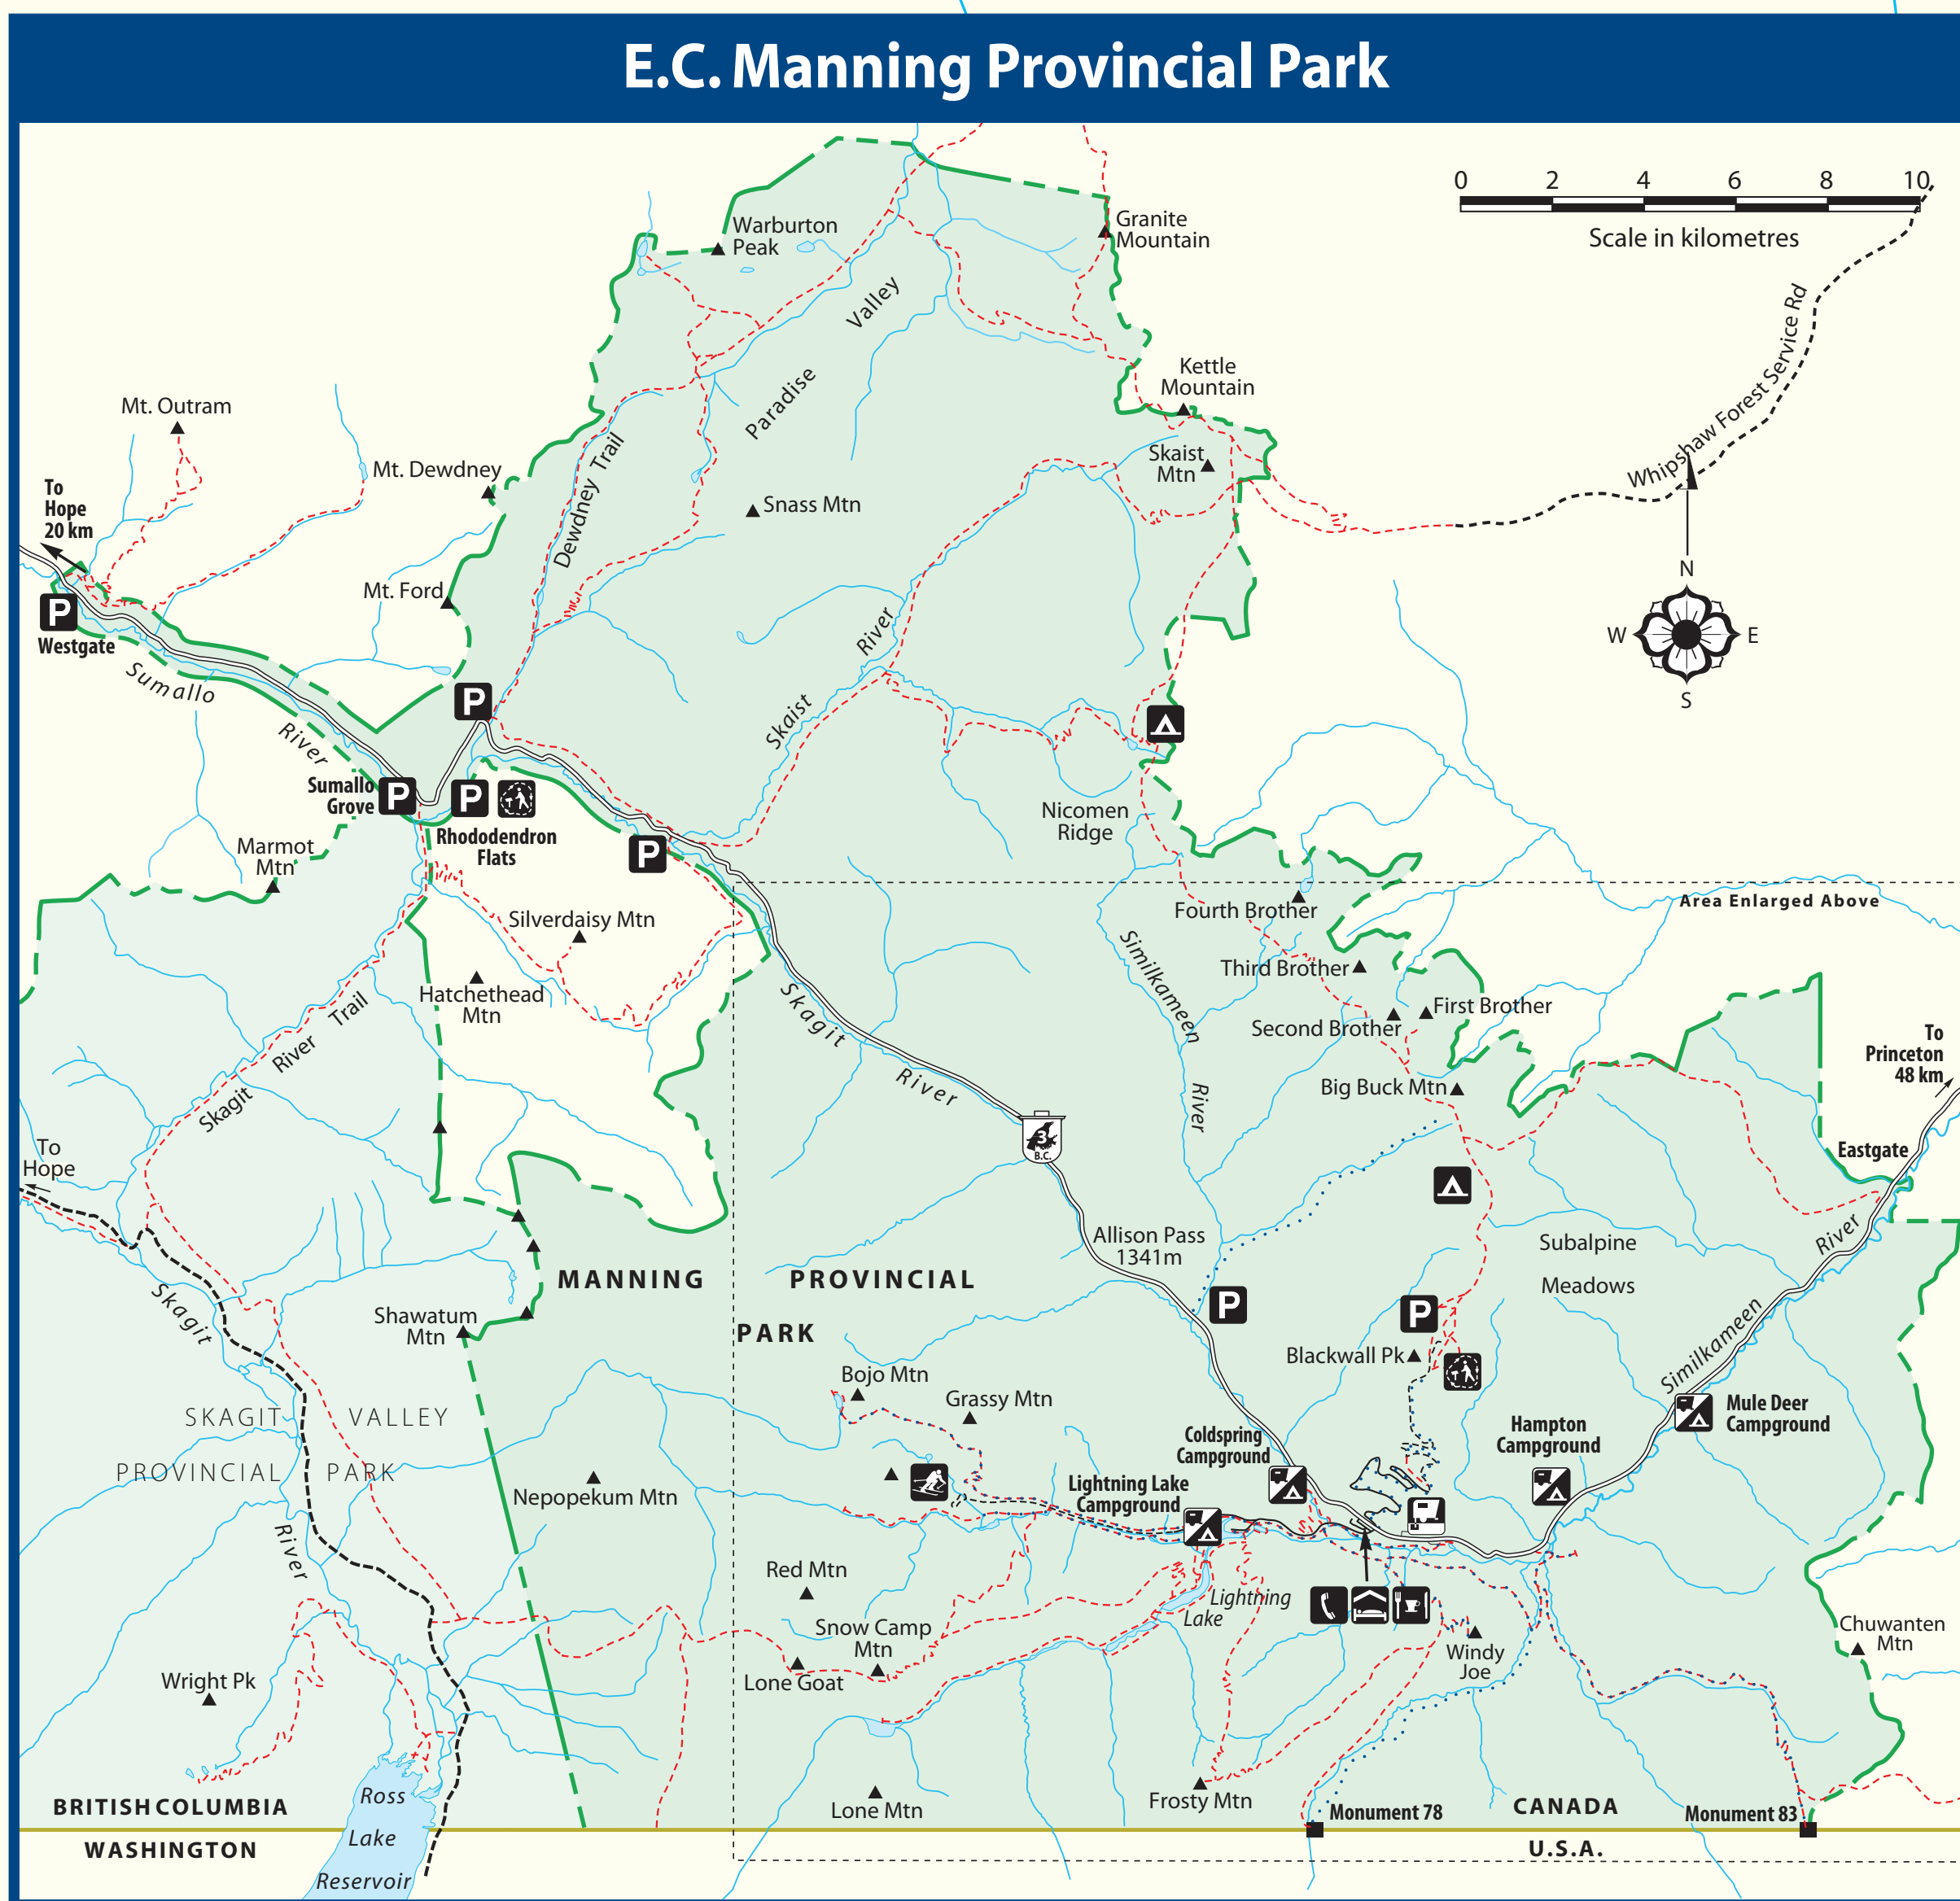

E C Manning Provincial Park

Legend	
Parking	Horses Allowed
Vehicle/Tent Camping	Downhill Skiing
Group Camping	Cross-country Skiing
Nature Trail	Canoeing
Horse/Wilderness Camp	Mountain Biking
Wilderness Camp	Backcountry Skiing
Sani-station	Hiking Trails
Picnic Area	Multi-use Trail
Meals	Road - Paved
Telephone	Road - Highway
Wheelchair Access	Road - Loose Surface
Accommodation	Park Boundary
Day Use Shelter	
View Point	