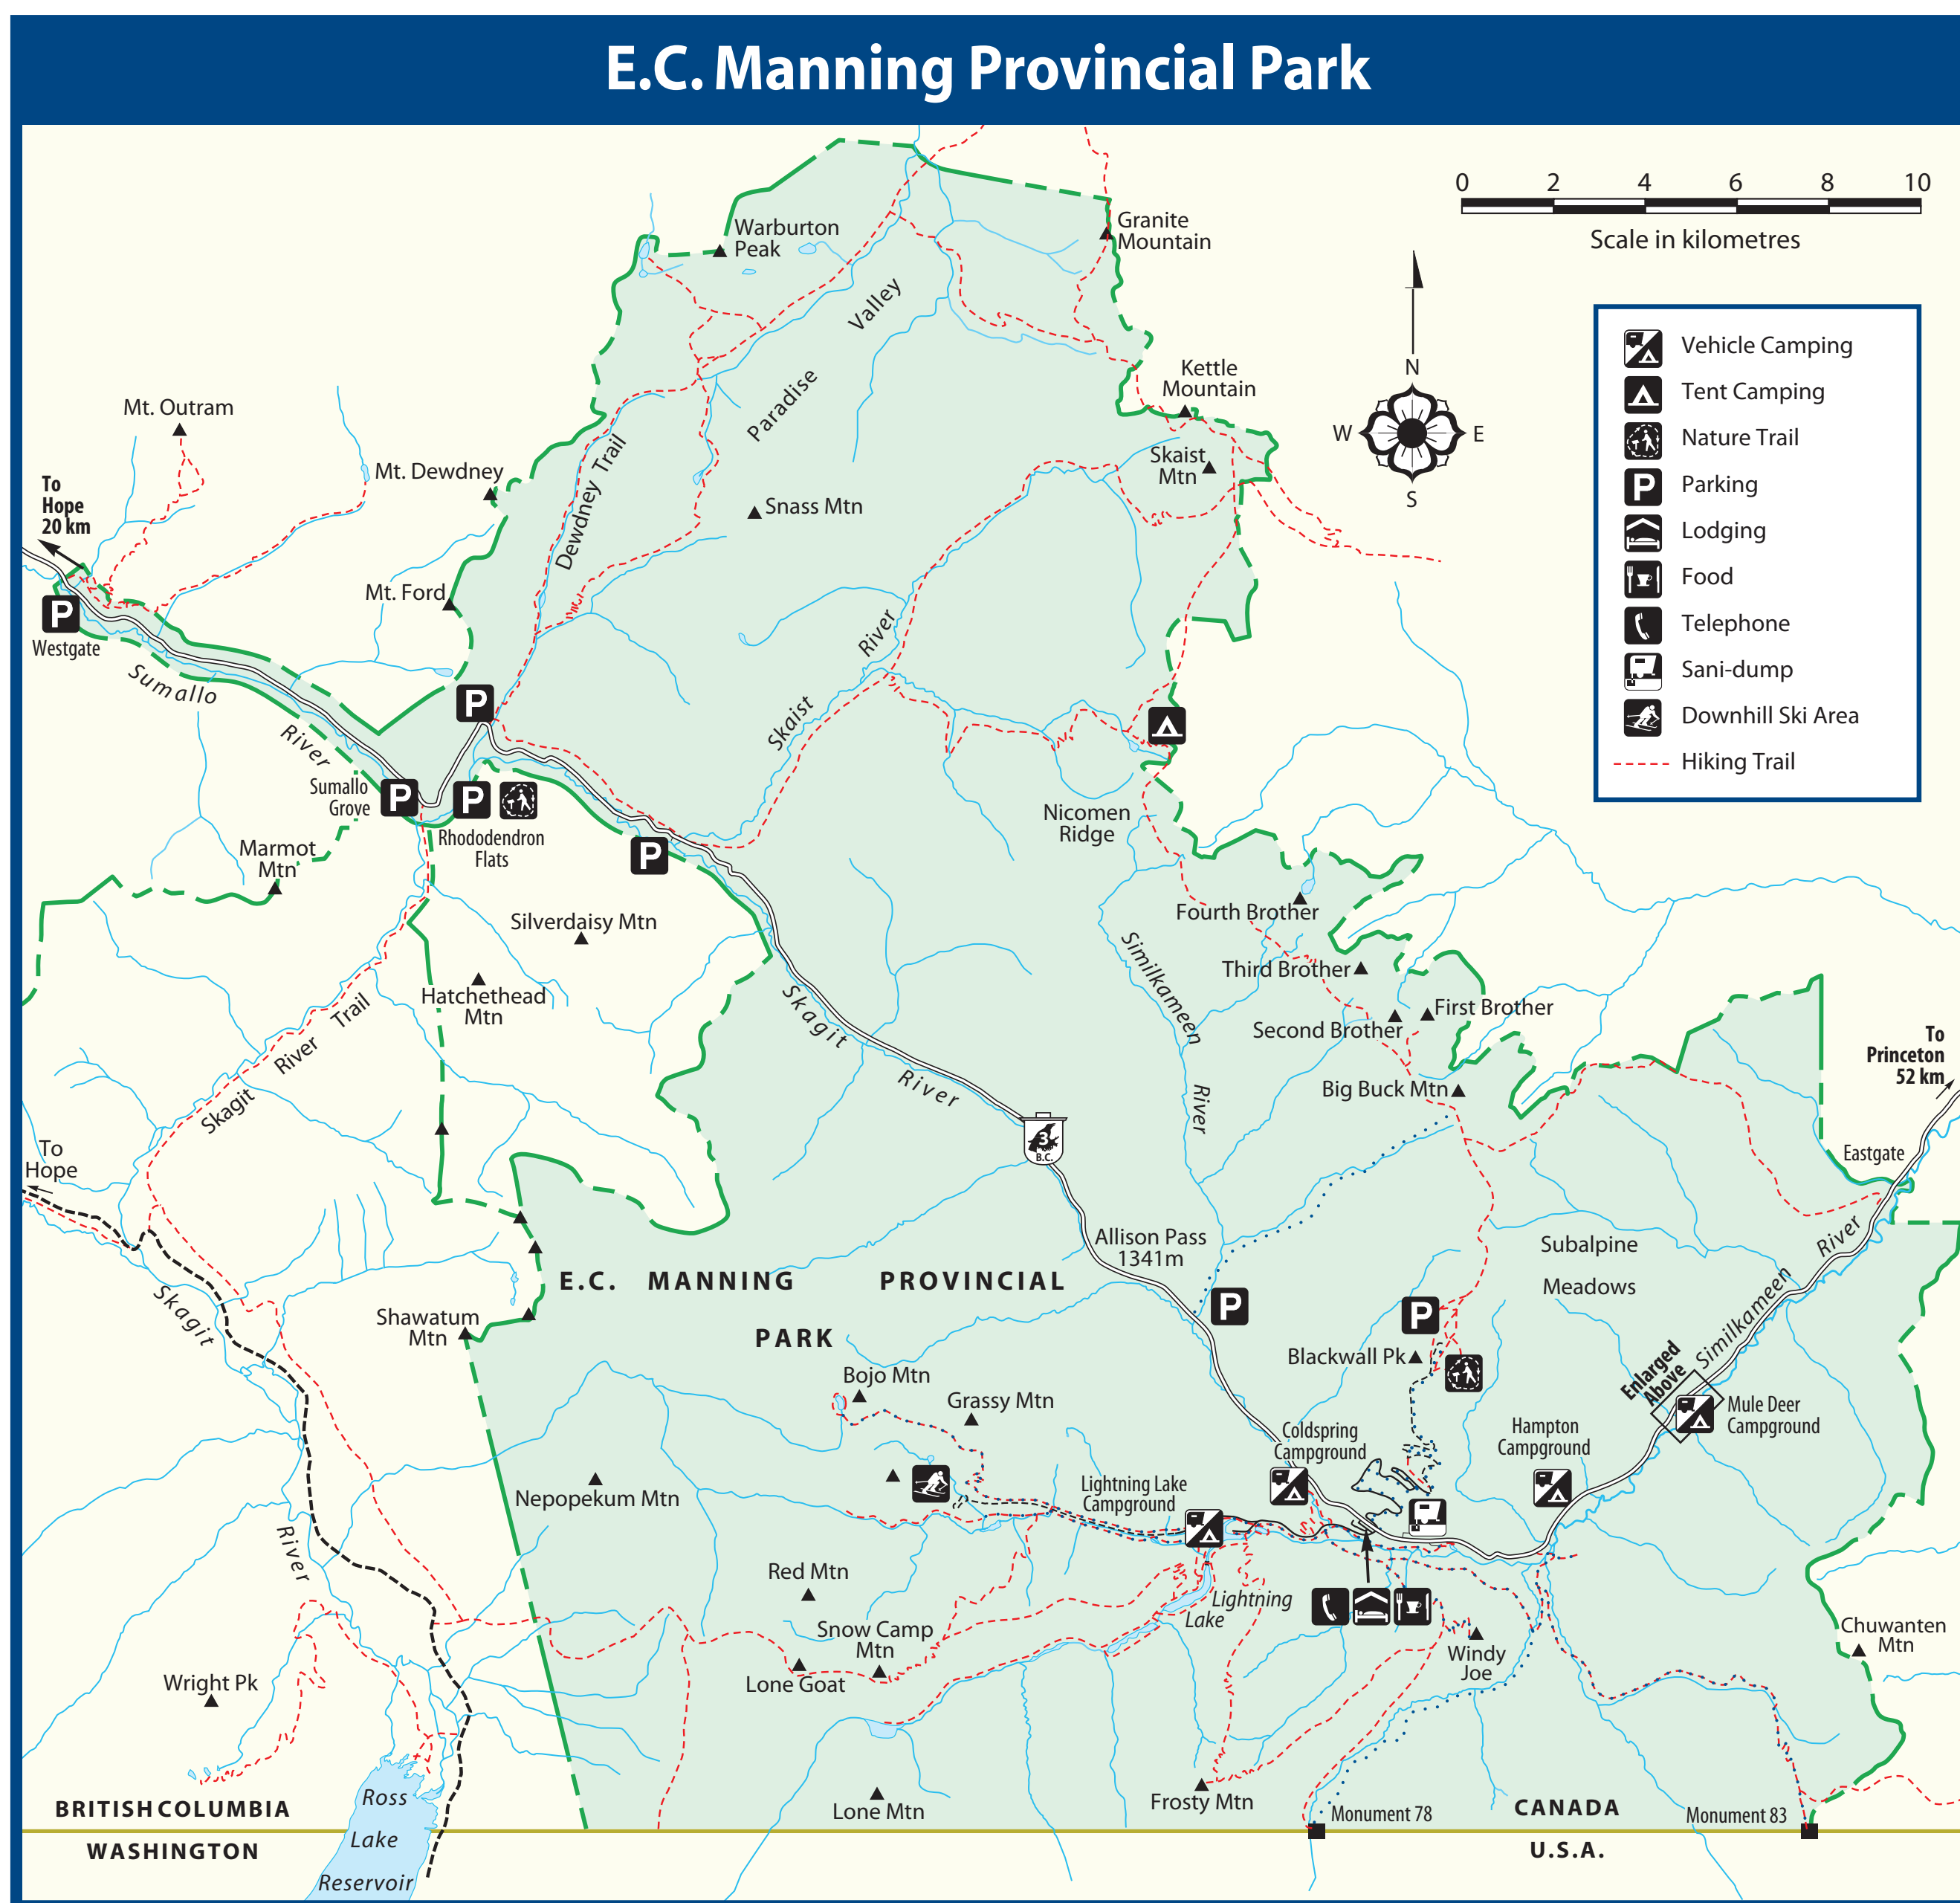

Mule Deer Campground

E. C. Manning Provincial Park

LEGEND	
	Information
	Toilets
	Water
	Garbage
	Playground
	Trail