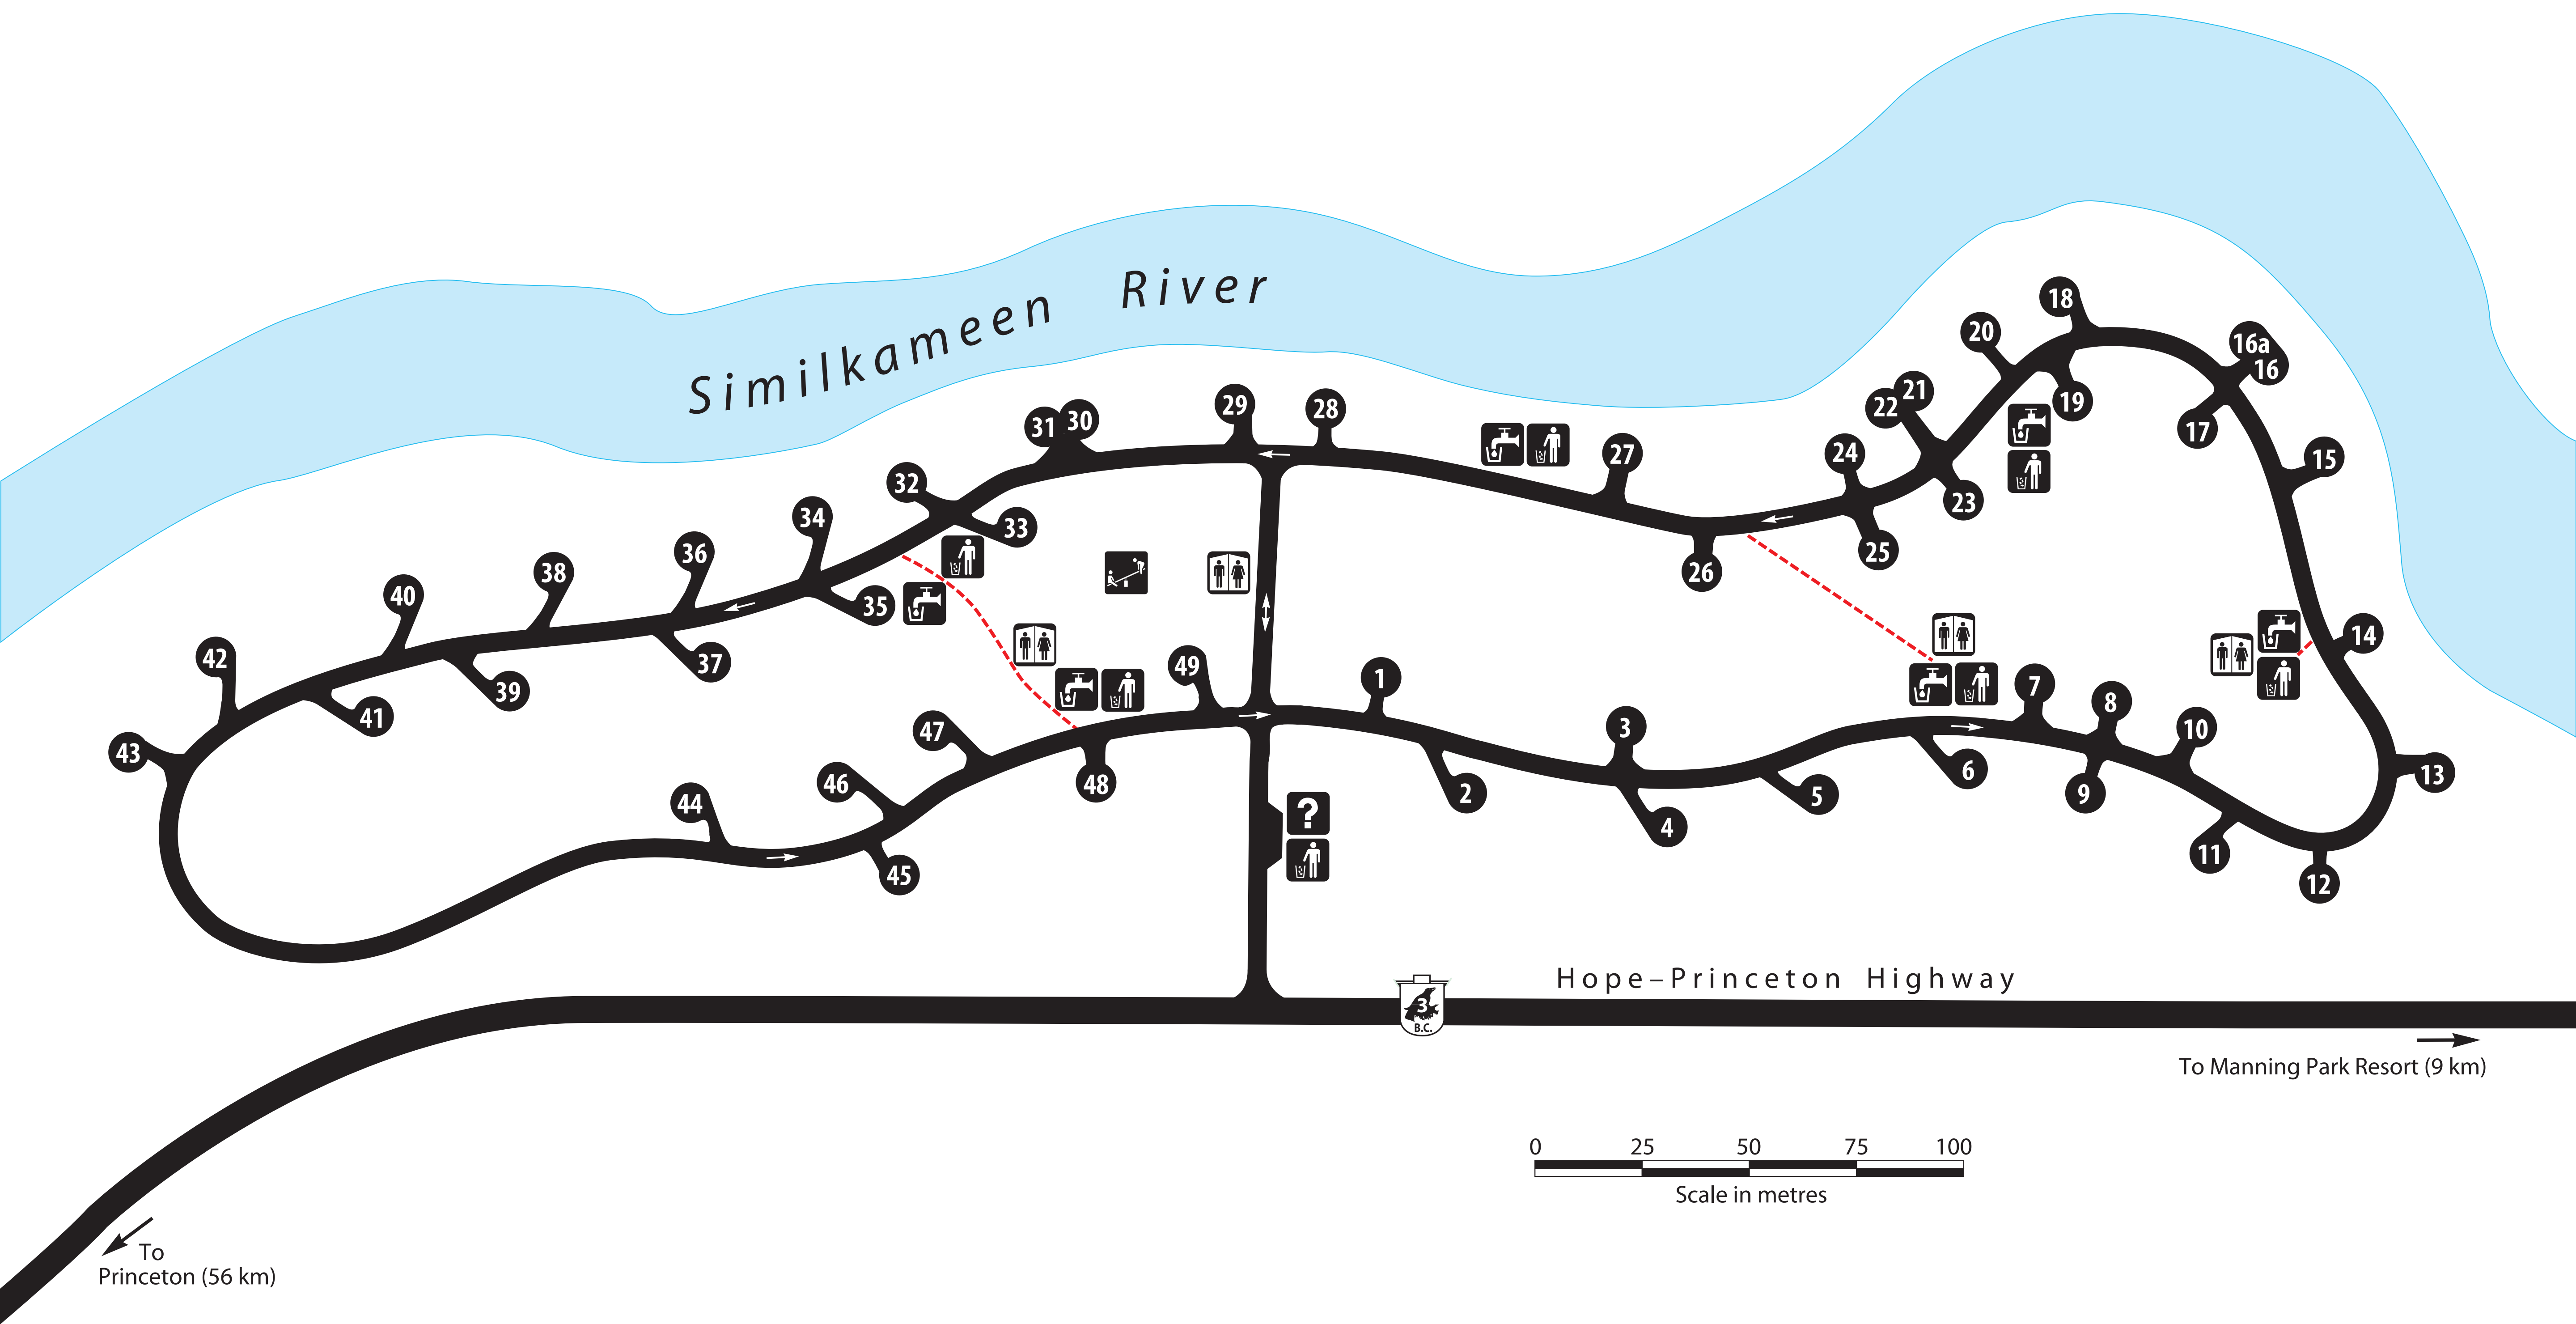

Mule Deer Campground

E. C. Manning Provincial Park

LEGEND	
	Information
	Toilets
	Water
	Garbage
	Playground
	Trail