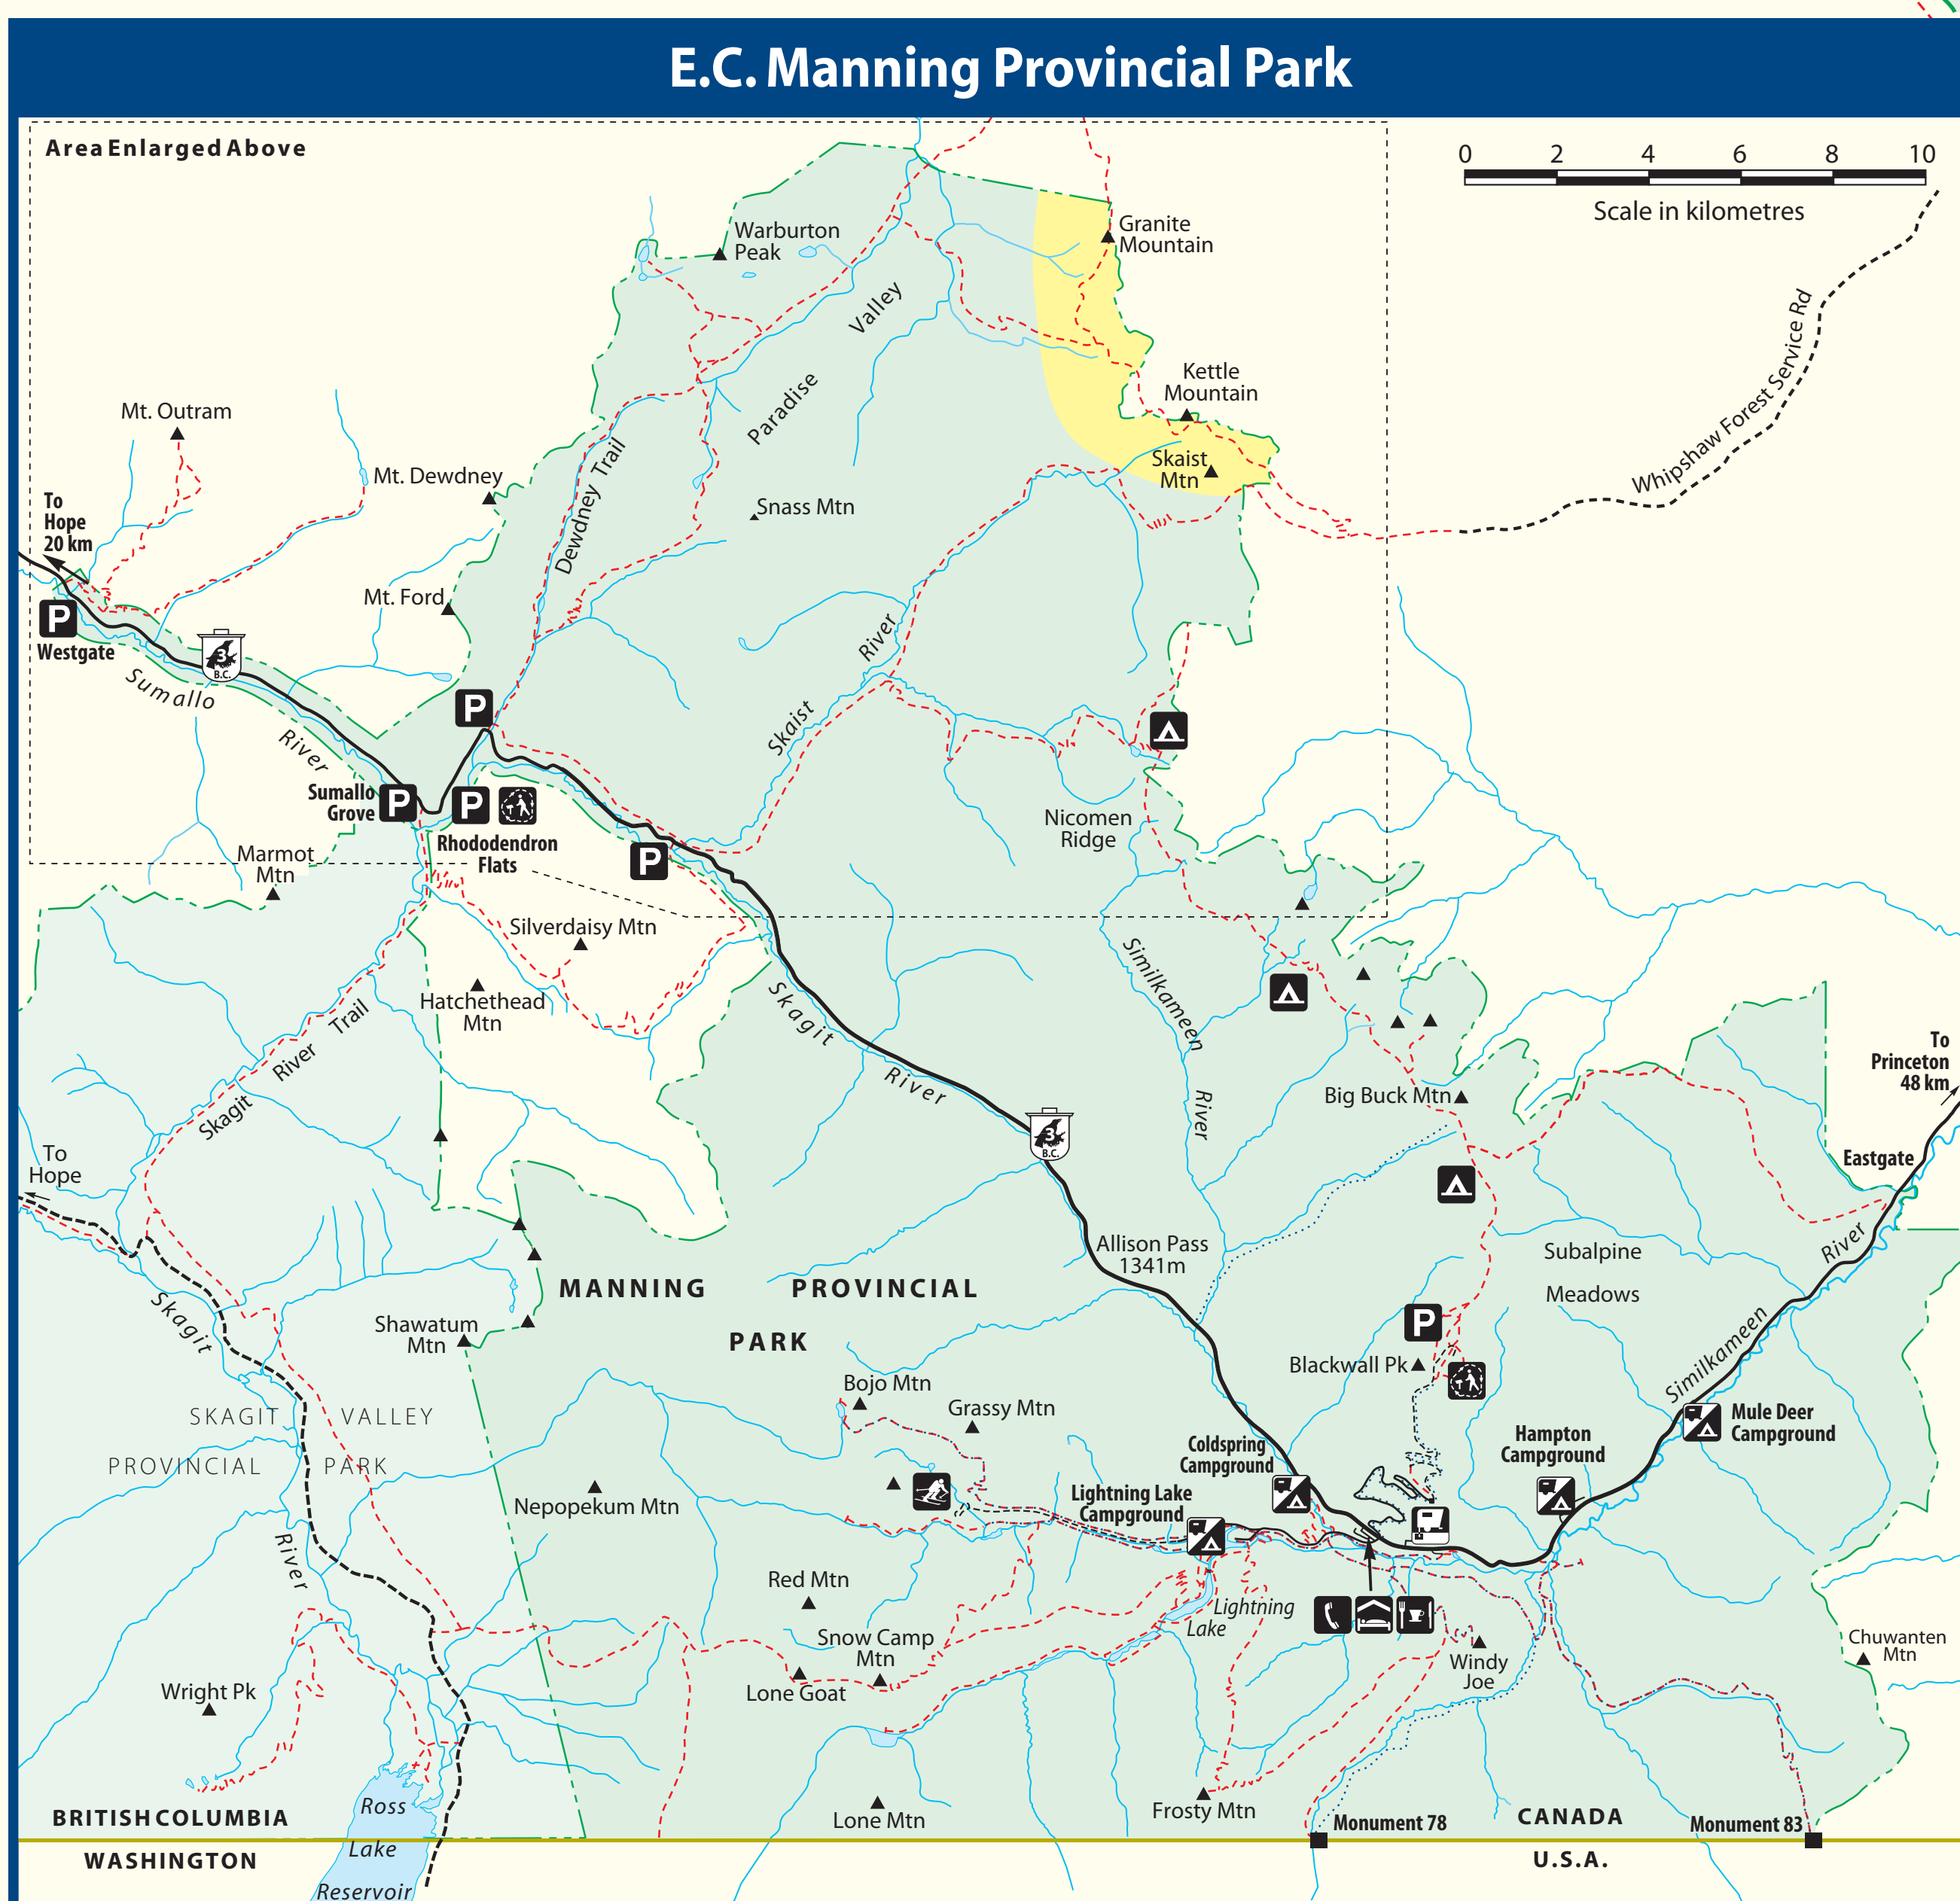

# E C Manning Provincial Park

Legend	
Parking	Horses Allowed
Vehicle/Tent Camping	Downhill Skiing
Group Camping	Cross-country Skiing
Nature Trail	Backcountry Skiing
Horse/Wilderness Camp	Hiking Trails
Wilderness Camp	Road - Paved
Sani-station	Road - Highway
Picnic Area	Road - Loose Surface
Meals	Park Boundary
Telephone	Snowmobiling Permitted in Yellow area only
Wheelchair Access	No ATV Area
Accommodation	No Snowmobile Area