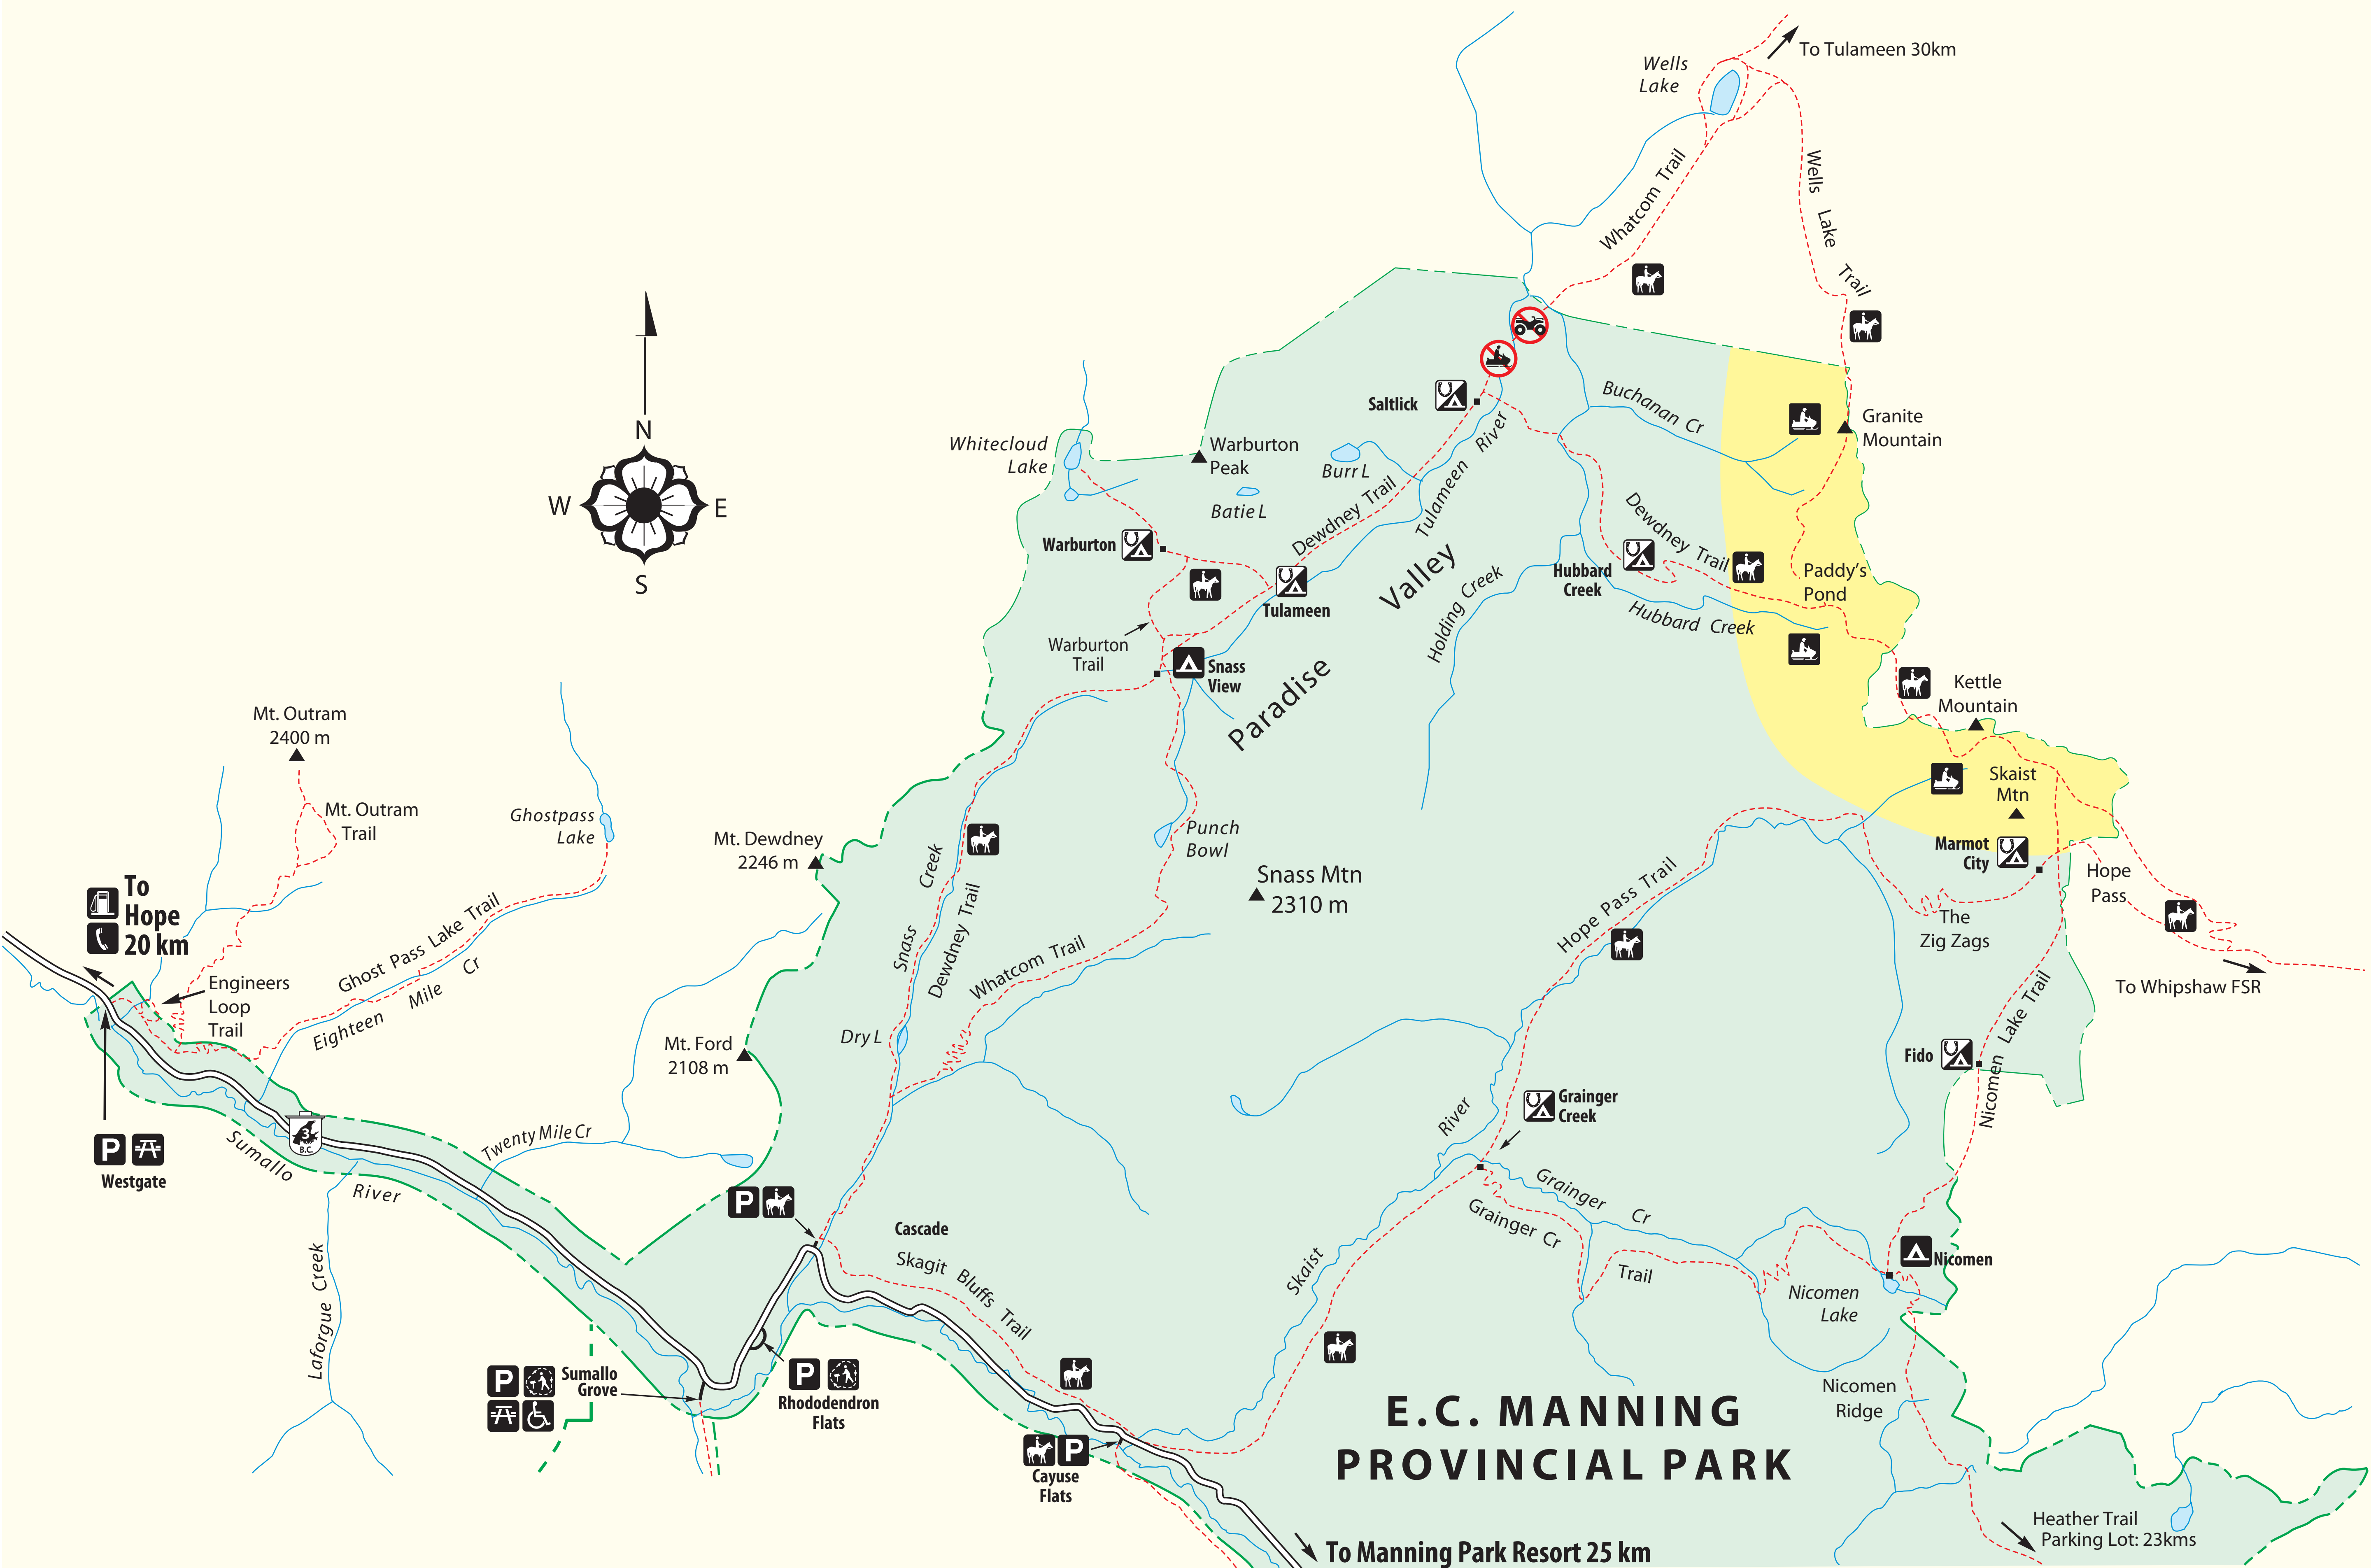

# E C Manning Provincial Park

Legend	
Parking	Horses Allowed
Vehicle/Tent Camping	Downhill Skiing
Group Camping	Cross-country Skiing
Nature Trail	Backcountry Skiing
Horse/Wilderness Camp	Hiking Trails
Wilderness Camp	Road - Paved
Sani-station	Road - Highway
Picnic Area	Road - Loose Surface
Meals	Park Boundary
Telephone	Snowmobiling Permitted in Yellow area only
Wheelchair Access	No ATV Area
Accommodation	No Snowmobile Area