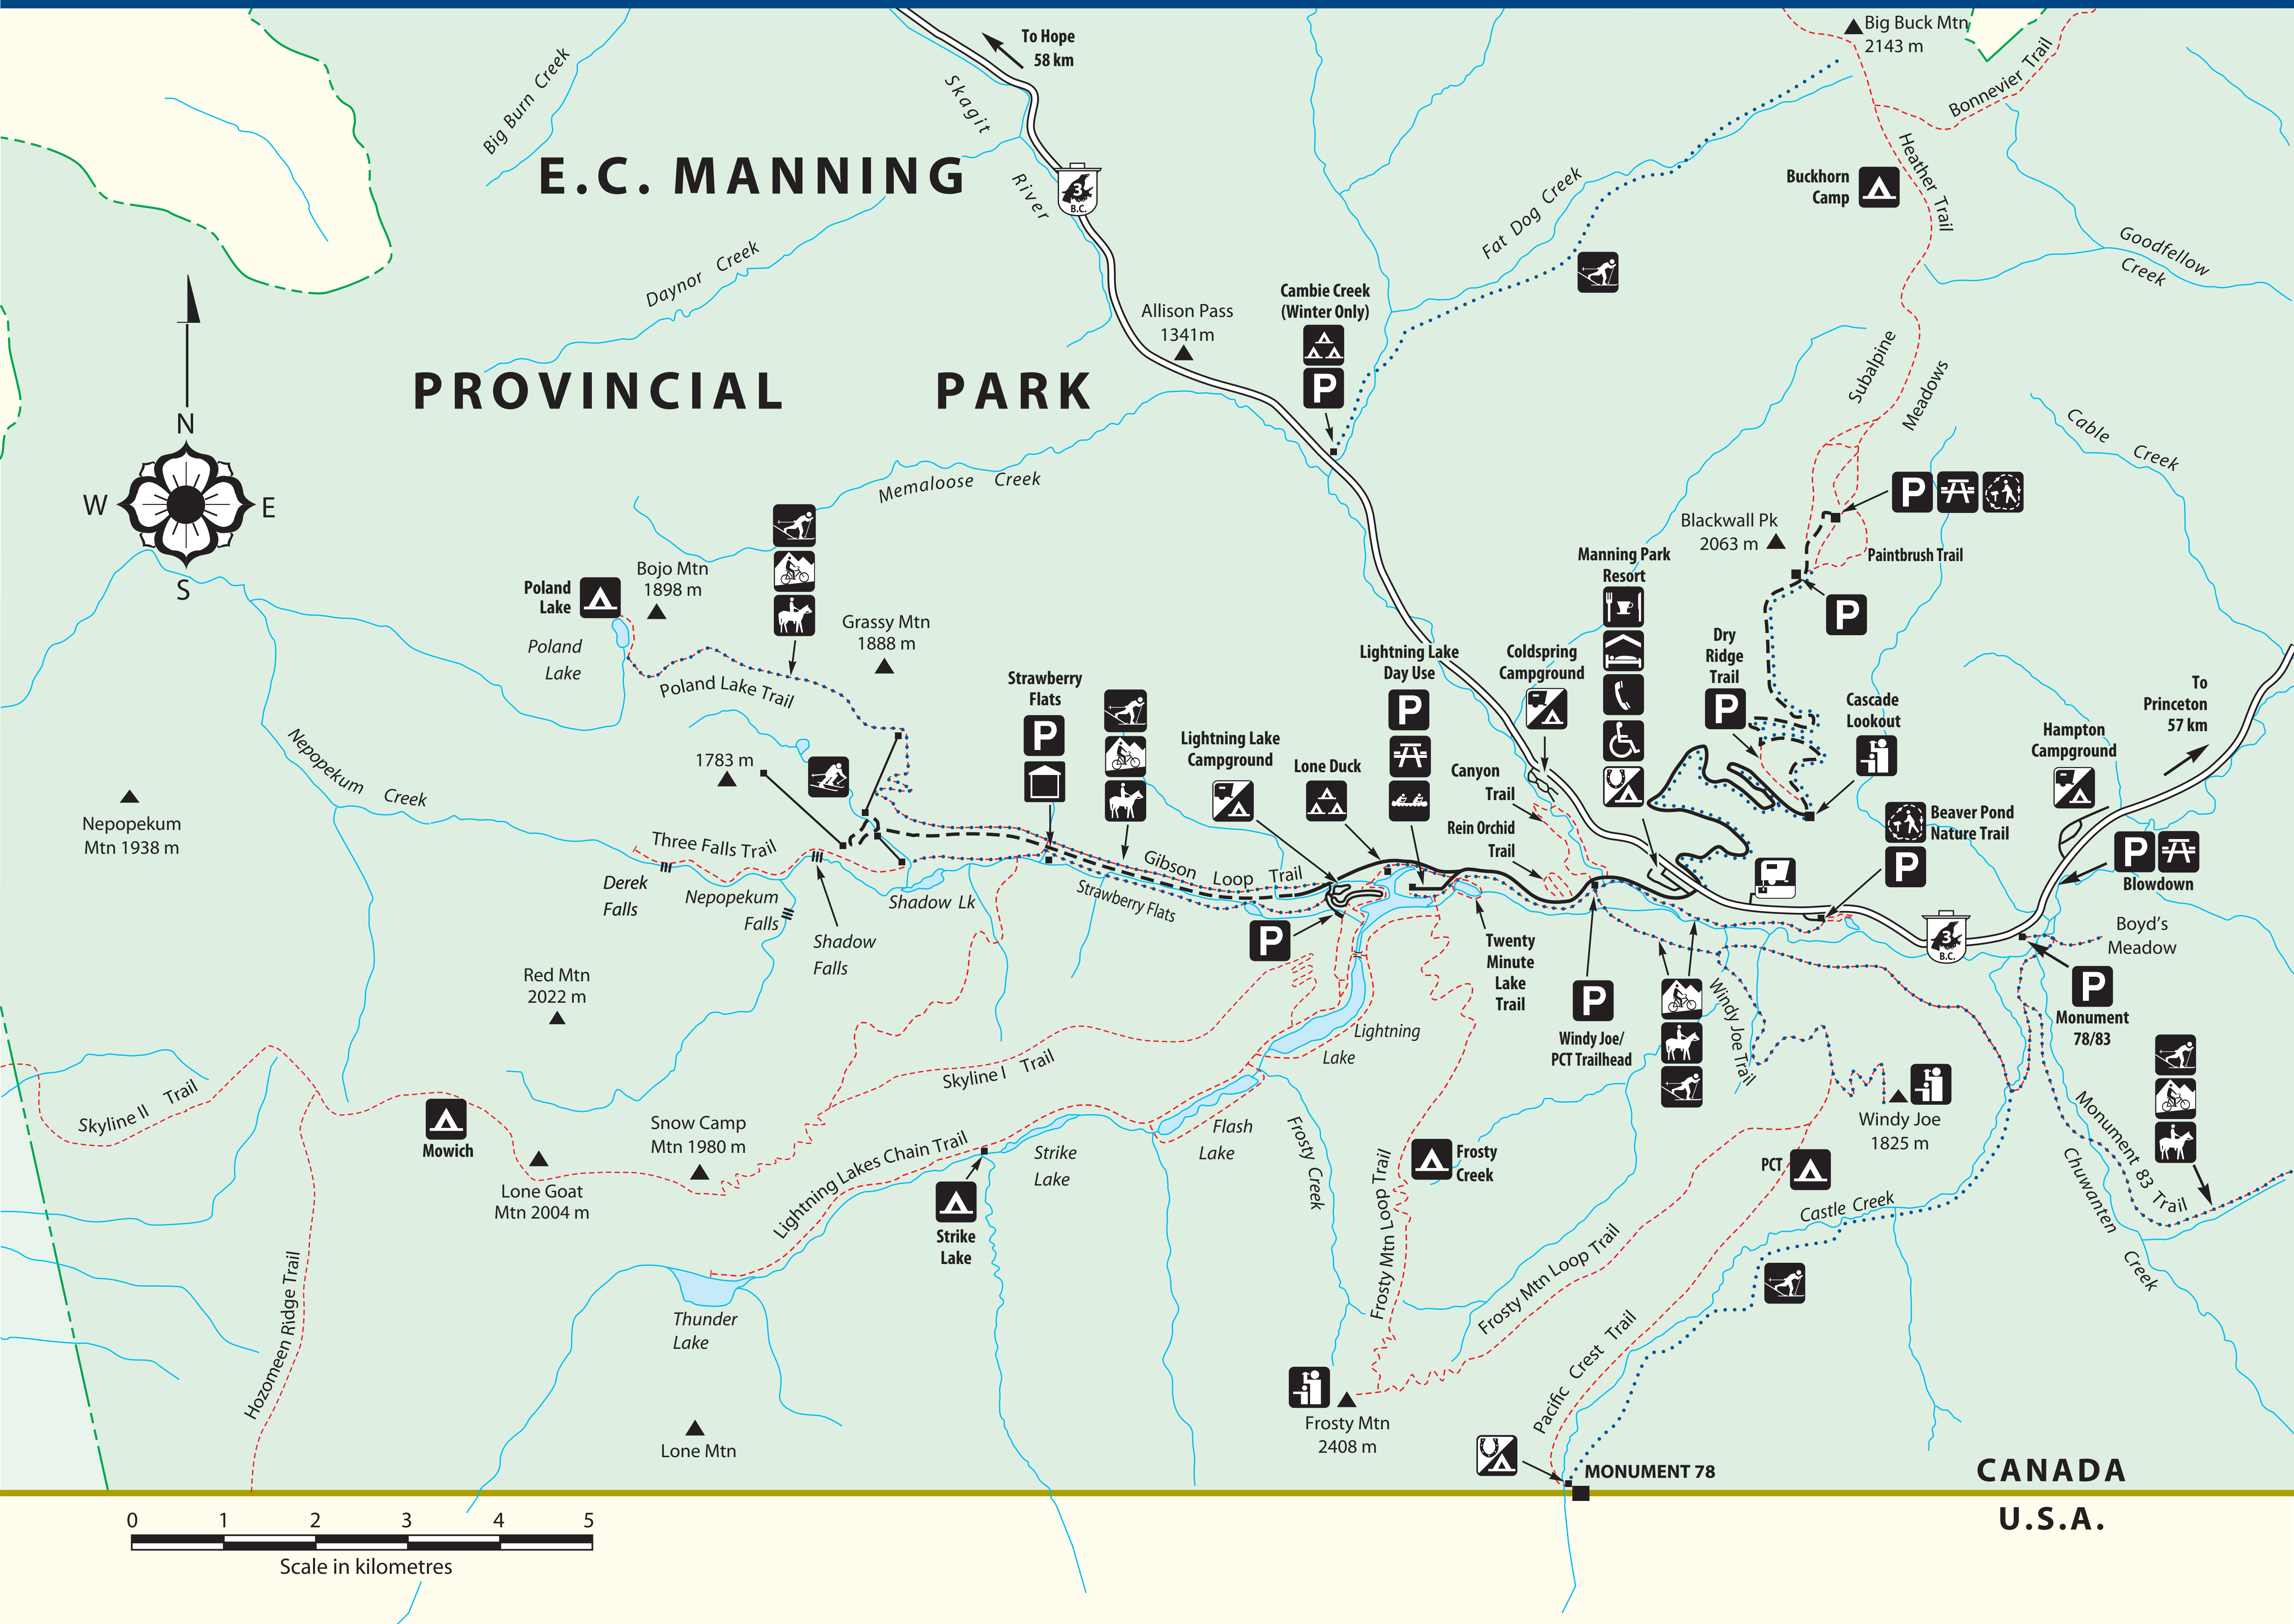

# E C Manning Provincial Park

Legend	
Parking	Horses Allowed
Vehicle/Tent Camping	Downhill Skiing
Group Camping	Cross-country Skiing
Nature Trail	Canoeing
Horse/Wilderness Camp	Mountain Biking
Wilderness Camp	Backcountry Skiing
Sani-station	Hiking Trails
Picnic Area	Multi-use Trail
Meals	Road - Paved
Telephone	Road - Highway
Wheelchair Access	Road - Loose Surface
Accommodation	Park Boundary
Day Use Shelter	
View Point	