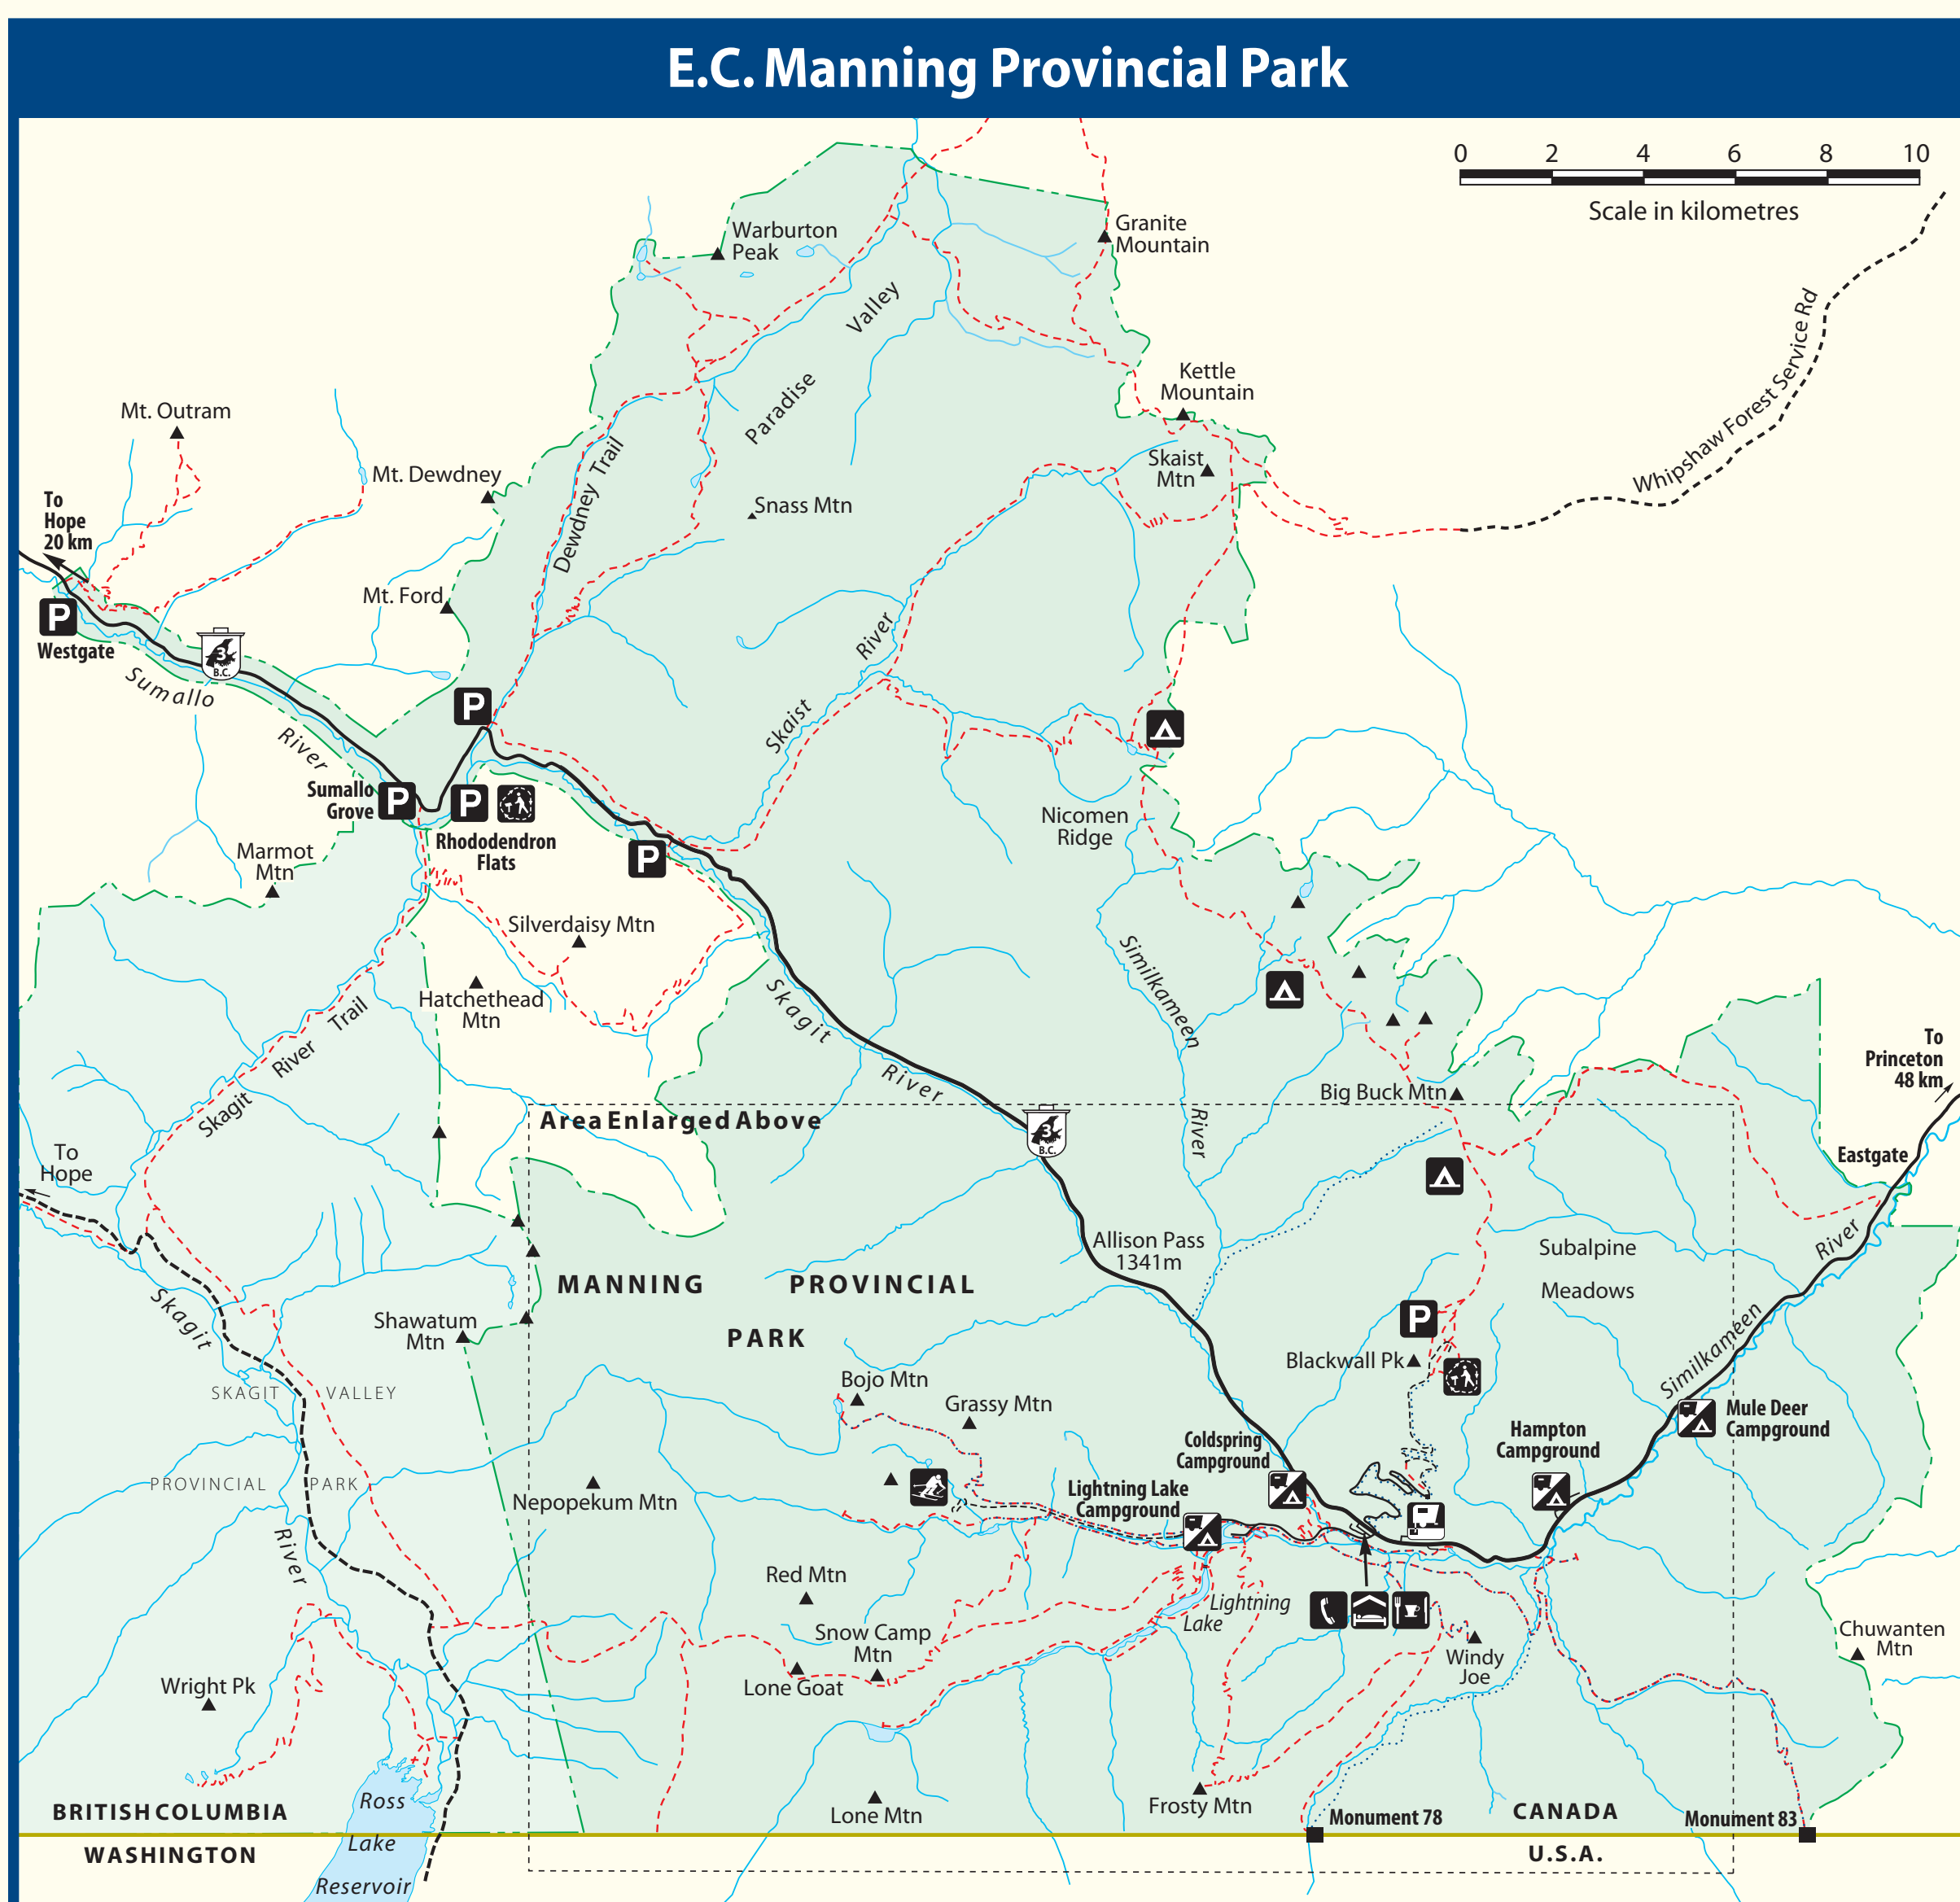

# E C Manning Provincial Park

Legend	
Parking	Horses Allowed
Vehicle/Tent Camping	Downhill Skiing
Group Camping	Cross-country Skiing
Nature Trail	Canoeing
Horse/Wilderness Camp	Mountain Biking
Wilderness Camp	Backcountry Skiing
Sani-station	Hiking Trails
Picnic Area	Multi-use Trail
Meals	Road - Paved
Telephone	Road - Highway
Wheelchair Access	Road - Loose Surface
Accommodation	Park Boundary
Day Use Shelter	
View Point	