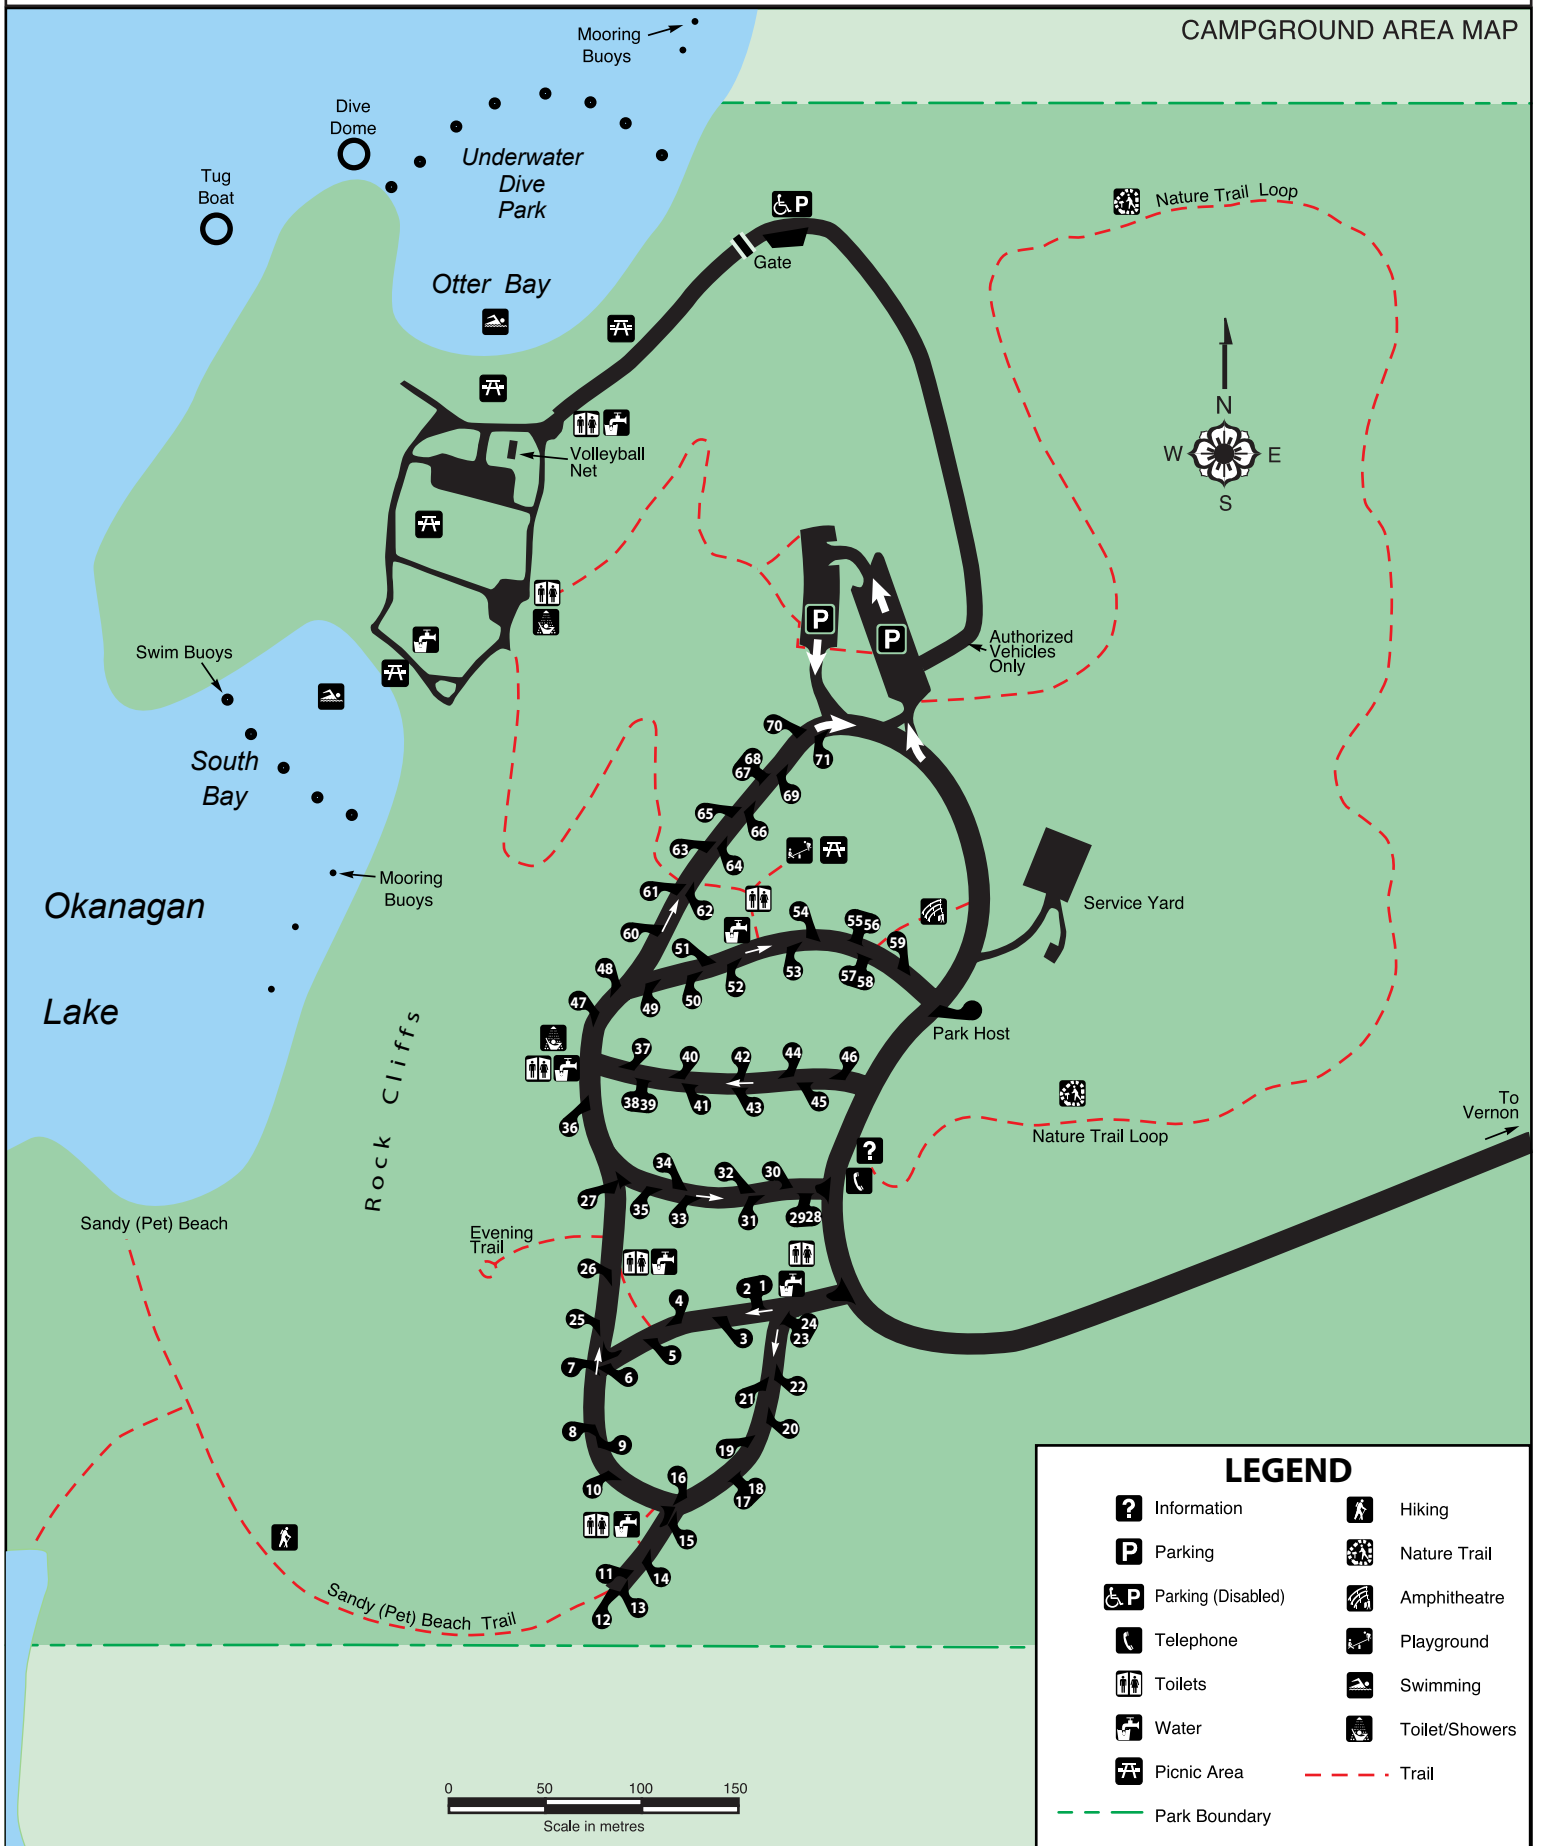

ELLISON PROVINCIAL PARK

CAMPGROUND AREA MAP

LEGEND			
	Information		Hiking
	Parking		Nature Trail
	Parking (Disabled)		Amphitheatre
	Telephone		Playground
	Toilets		Swimming
	Water		Toilet/Showers
	Picnic Area		Trail
	Park Boundary		